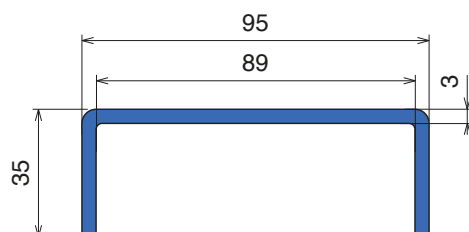

1108 Copri profilo / Bar cover / Abdeckprofil

Article-Nr.	Material	Availability	Supply
110805C	Blue	On request	3 m bars
110800BC	BluLub	On request	3 m bars
110803C	Ti-White	On request	3 m bars