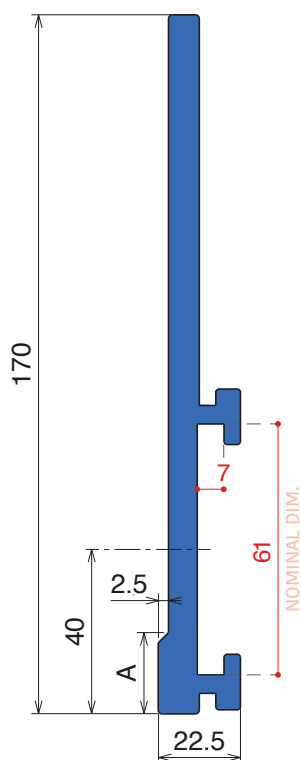

Guida laterale con salva etichetta Side guide with lable saver / Seitenführung mit Etikettenschutz

Article-Nr.	A	Material	Availability	Supply
18725C	12	Blue	On request	3 m bars
18735C	20	Blue	On request	3 m bars
18745C	40	Blue	On request	3 m bars
18720BC	12	BluLub	Stock item	3 m bars
18730BC	20	BluLub	Stock item	3 m bars
18740BC	40	BluLub	Stock item	3 m bars
18724C	12	Grey	On request	3 m bars
18734C	20	Grey	On request	3 m bars
18744C	40	Grey	On request	3 m bars

Part 1089
Page 159

Option of application - Guide

Easy Bendable

For the grooved version, just add "-S" to the related Article Nr.