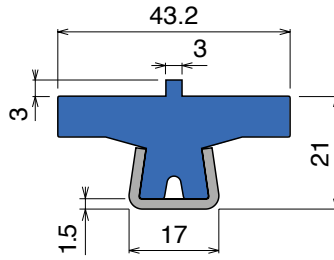

142 Guida conica / Guide rail / Konische Führung

Stainless steel profile thickness: 1,5 mm