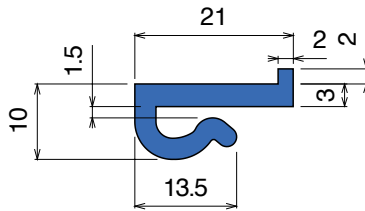

104 Profilo "J" / J-Profile / J-Profil

Fit on 2,5 to 3,5 mm

Article-Nr.	Material	Availability	Supply*
10405	Blue	On request	60 m coils
10400B	BluLub	Stock item	60 m coils
10403	Ti-White	On request	60 m coils
10401	Black	Stock item	60 m coils
10402	Green	Stock item	60 m coils