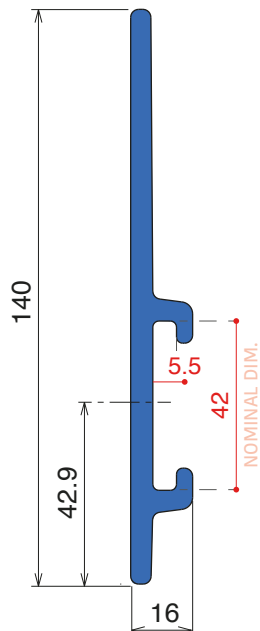

1104

Guida laterale con salva etichetta / Side guide with lable saver / Seitenführung mit Etikettenschutz

Fit on 40 x 4 mm