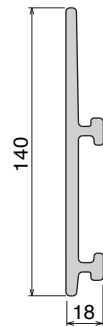

Pag 157

189 Label saver
Fit on mm
60 x 6