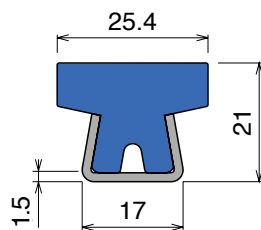

122 Guida conica / Guide rail / Konische Führung

Stainless steel profile thickness: 1,5 mm