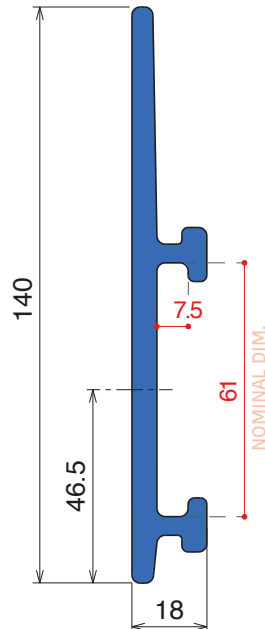

193 Guida laterale / Side guide / Seitenführung

Fit on 60 x 6 mm

Article-Nr.	Material	Availability	Supply
19325C	Blue	On request	3 m bars
19320BC	BluLub	Stock item	3 m bars
19324C	Grey	Stock item	3 m bars

Part 1089
Pag 159

Part 3311
pag 208

Option of application - Guide