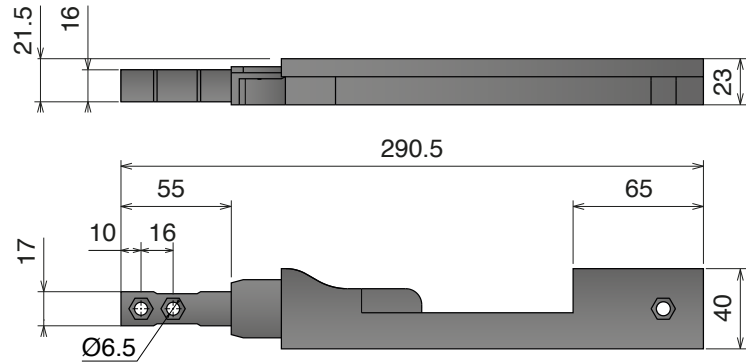

116

Pattino guida catena, laterale / Side transfer guide shoe / Seitlicher Transferschuh

Used with Part 112 Pag 123

VERSION LEFT

Article-Nr.	Colour	Availability
11601	Black	On request