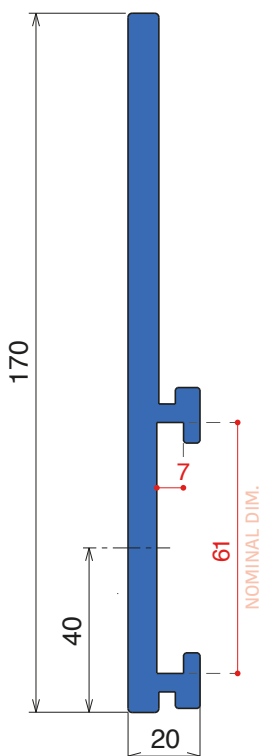

Plate
50 x 6 mm

Option of application - Plate

Part 159
Pag 159

Option of application - Guide

187 Guida laterale / Side guide / Seitenführung

Fit on 60 x 6 mm

Article-Nr.	Material	Availability	Supply
18705C	Blue	On request	3 m bars
18710BC	BluLub	Stock item	3 m bars
18714C	Grey	On request	3 m bars