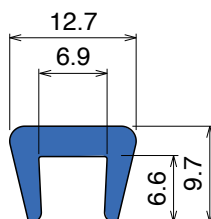

1010 Copri profilo / Bar cap / Abdeckprofil

Fit on 6 mm (1/4")

Article-Nr.	Material	Availability	Supply*
101005-30	Blue	On request	30 m coils
101000B-30	BluLub	On request	30 m coils
101003-30	Ti-White	Stock item	30 m coils