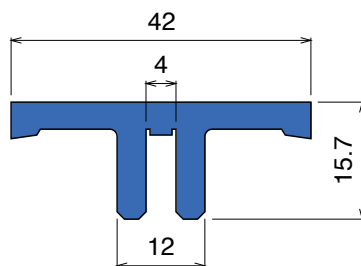

108 Profilo T / T-profile / T-Profil

Fit on 4 mm

Article-Nr.	Material	Availability	Supply*
10805C	Blue	On request	3 m bars
10805	Blue	On request	6 m bars
10800BC	BluLub	On request	3 m bars
10800B	BluLub	Stock item	6 m bars
10803C	Ti-White	On request	3 m bars
10803	Ti-White	On request	6 m bars
10801C	Black	Stock item	3 m bars
10801	Black	On request	6 m bars
10802C	Green	Stock item	3 m bars
10802	Green	Stock item	6 m bars