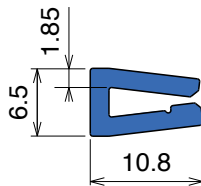

1068

Profilo "J" / J-Profile / J-Profil

Fit on 1,8 to 2 mm

Article-Nr.	Material	Availability	Supply*
106805	Blue	On request	30 m coils
106800B	BluLub	Stock item	30 m coils
106802	Ti-White	On request	30 m coils