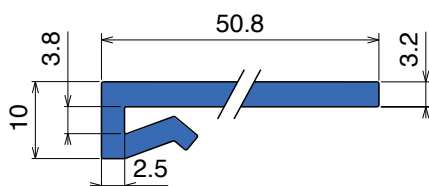

1031

Profilo "J" / J-Profile / J-Profil

Fit on 3 mm (1/8")

North America STANDARD

Article-Nr.	Material	Availability	Supply*
103105C	Blue	On request	3 m bars
103105	Blue	On request	6 m bars
103100BC	BluLub	Stock item	3 m bars
103100B	BluLub	On request	6 m bars
103103C	Ti-White	Stock item	3 m bars
103103	Ti-White	Stock item	6 m bars