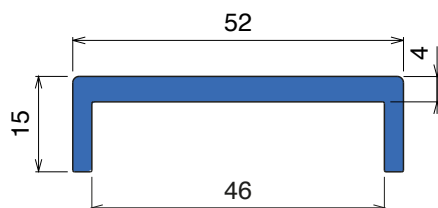

199

Profilo "U" / U-Profile / U-Profil

Coils available

Article-Nr.	Material	Availability	Supply*
19976BLC	Blue	On request	3 m bars
19976BL	Blue	On request	6 m bars
19976BC	<i>BluLub</i>	On request	3 m bars
19976B	<i>BluLub</i>	On request	6 m bars
19976C	<i>Ti-White</i>	Stock item	3 m bars
19976	<i>Ti-White</i>	On request	6 m bars