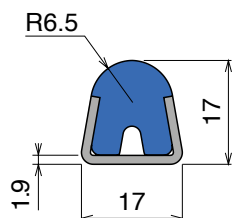

Article-Nr.	Material	Availability	Supply
11905C	Blue	On request	3 m bars
11905	Blue	On request	6 m bars
11901BC	BluLub	Stock item	3 m bars
11901B	BluLub	On request	6 m bars
11901C	Ti-White	Stock item	3 m bars
11901	Ti-White	On request	6 m bars
11901AC	AS	Stock item	3 m bars
11901A	AS	On request	6 m bars

Stainless steel profile thickness: 1,9 mm

Article-Nr.	Material	Availability	Supply
11964C	Blue	On request	3 m bars
11964	Blue	On request	6 m bars
11963B	BluLub	On request	3 m bars
11967B	BluLub	On request	6 m bars
11963	Ti-White	Stock item	3 m bars
11967	Ti-White	On request	6 m bars
11963A	AS	Stock item	3 m bars
11967A	AS	On request	6 m bars