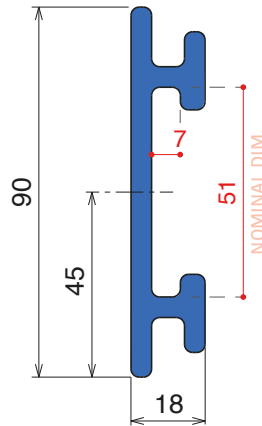

1057/1077

Guida laterale / Side guide / Seitenführung

Fit on 50 x 6 mm

Article-Nr.	Material	Availability	Supply
105725C	Blue	On request	3 m bars
105720BLC	BluLub	Stock item	3 m bars
105721C	Black	On request	3 m bars
105724C	Grey	On request	3 m bars
105721AC	AS	On request	3 m bars