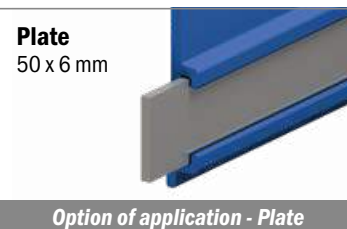

Part 159
Page 159

Option of application - Guide

Easy Bendable

For the grooved version, just add "-S" to the related Article Nr.

189

Guida laterale / Side guide / Seitenführung

Fit on 50 x 6 mm

Article-Nr.	Material	Availability	Supply
18902BLC	Blue	On request	3 m bars
18902BC	BluLub	Stock item	3 m bars
18906C	Grey	On request	3 m bars