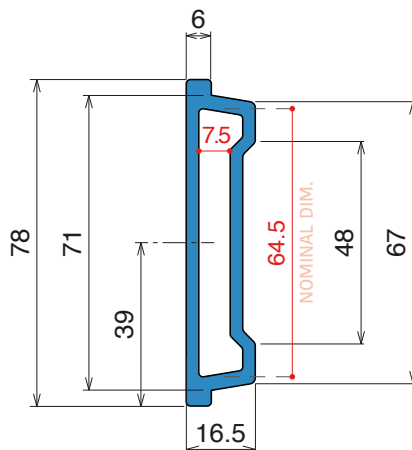

135 Guida laterale / Side guide / Seitenführung

Fit on 60 x 6 mm

Article-Nr.	Material	Availability	Supply
13502C	Blue RAL 5012	Stock item	3 m bars
13502	Blue RAL 5012	Stock item	6 m bars
13501C	Black	Stock item	3 m bars
13501	Black	Stock item	6 m bars

Plate
60 x 6 mm

Part 3310
pag 208

Option of application - Plate