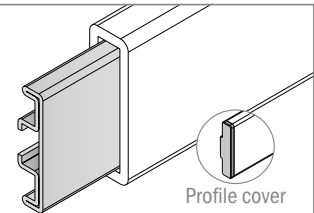

Used with part:
137 - 183 - 189
1079 - 1042

Article-Nr.	A	B	Availability	Supply	Profile cover	Box
105501C	40	8	Stock item	3 m bars	301409	60 pcs
105501	40	8	On request	6 m bars	301409	60 pcs
105503C	50	6	Stock item	3 m bars	301410	60 pcs
105503	50	6	On request	6 m bars	301410	60 pcs

Used with
BOLT M8

Example of application