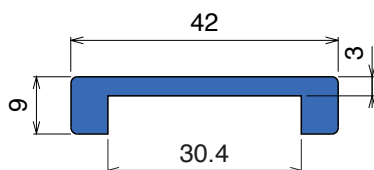

199

Profilo "U" / U-Profile / U-Profil

Coils available

Article-Nr.	Material	Availability	Supply*
19944BL-30	Blue	On request	30 m coils
19944B-30	<i>BluLub</i>	Stock item	30 m coils
19944W-30	<i>Ti-White</i>	On request	30 m coils
19944-30	Black	On request	30 m coils
19940-30	Green	Stock item	30 m coils