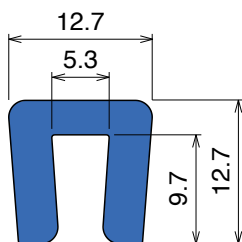

*Standard 3 or 6 meter covers and inserts are typically shipped by common carrier. Selected items can be coiled into cartons for more convenient shipping through UPS.

*Products stored in coils will have the tendency to retain a certain deformation when uncoiled, therefore consistency in the profile cross section over the full length of the coil cannot be guaranteed.

1006 Copri profilo / Bar cap / Abdeckprofil

Fit on 5 mm (3/16")

Article-Nr.	Material	Availability	Supply
100605-30	Blue	On request	30 m coils
100600B-30	<i>BluLub</i>	On request	30 m coils
100603-30	<i>Ti-White</i>	Stock item	30 m coils