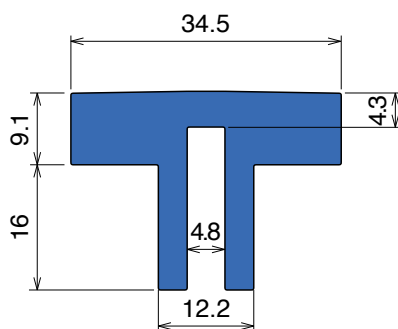

1007 Copri profilo / Bar cap / Abdeckprofil

Fit on 5 mm (3/16")

Article-Nr.	Material	Availability	Supply
100705C	Blue	On request	3 m bars
100705	Blue	On request	6 m bars
100703BC	<i>BluLub</i>	Stock item	3 m bars
100703B	<i>BluLub</i>	On request	6 m bars
100703C	<i>Ti-White</i>	Stock item	3 m bars
100703	<i>Ti-White</i>	On request	6 m bars