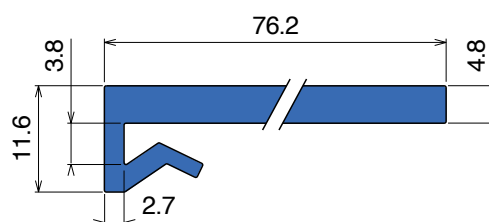

1034

Profilo "J" / J-Profile / J-Profil

Fit on 3 mm (1/8")

North America STANDARD

Article-Nr.	Material	Availability	Supply*
103405C	Blue	On request	3 m bars
103405	Blue	On request	6 m bars
103400BC	<i>BluLub</i>	On request	3 m bars
103400B	<i>BluLub</i>	On request	6 m bars
103403C	<i>Ti-White</i>	Stock item	3 m bars
103403	<i>Ti-White</i>	On request	6 m bars