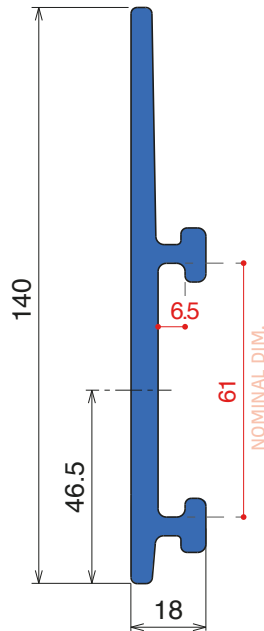

193/189

Guida laterale / Side guide / Seitenführung

Fit on 60 x 5 mm

Article-Nr.	Material	Availability	Supply
19335C	Blue	On request	3 m bars
19330BC	BluLub	Stock item	3 m bars
19334C	Grey	On request	3 m bars

Part 1088
Pag 159

Part 3311
pag 208

Option of application - Guide