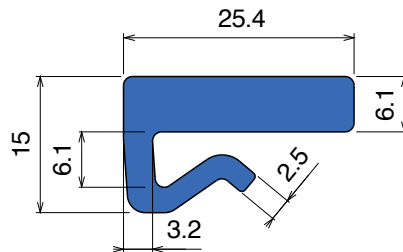

1091

Profilo "J" / J-Profile / J-Profil

Fit on 3 mm (1/8")

Article-Nr.	Material	Availability	Supply*
109105-30	Blue	On request	30 m coils
109100B-30	BluLub	On request	30 m coils
109103-30	Ti-White	On request	30 m coils