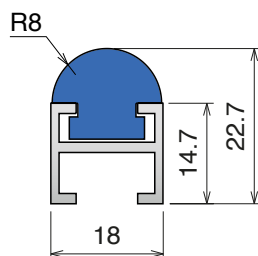

155 Guida laterale / Side guide rail / Seitenführungen

Metal profile: Aluminium

Used with T-bolt
Part 362 Pag 206

Article-Nr.	Material	Availability	Supply*
15505C	Blue	On request	3 m bars
15500BC	<i>BluLub</i>	On request	3 m bars
15503C	<i>Ti-White</i>	On request	3 m bars
15501C	Green	On request	3 m bars

Only plastic profile

Article-Nr.	Material	Availability	Supply*
15555C	Blue	On request	3 m bars
15550BC	<i>BluLub</i>	On request	3 m bars
15553C	<i>Ti-White</i>	On request	3 m bars
15551C	Green	On request	3 m bars