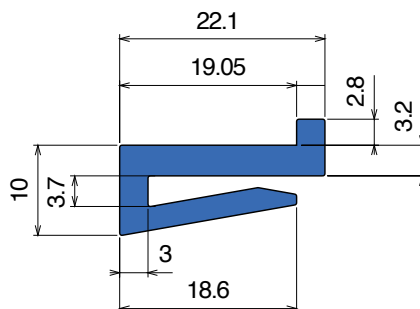

1014 Profilo "J" / J-Profile / J-Profil

Fit on 3 mm (1/8")

North America STANDARD

Article-Nr.	Material	Availability	Supply*
101405C	Blue	On request	3 m bars
101405	Blue	On request	6 m bars
101405-30	Blue	On request	30 m coils
101400BC	BluLub	On request	3 m bars
101400B	BluLub	On request	6 m bars
101400B-30	BluLub	On request	30 m coils
101403C	Ti-White	Stock item	3 m bars
101403	Ti-White	On request	6 m bars
101403-30	Ti-White	Stock item	30 m coils