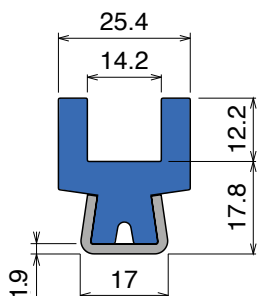

Article-Nr.	Material	Availability	Supply
14505C	Blue	On request	3 m bars
14503C	BluLub	On request	3 m bars
14504C	Ti-White	On request	3 m bars

Stainless steel profile thickness: 1,9 mm

Article-Nr.	Material	Availability	Supply
14565	Blue	On request	3 m bars
14563	BluLub	On request	3 m bars
14564	Ti-White	On request	3 m bars