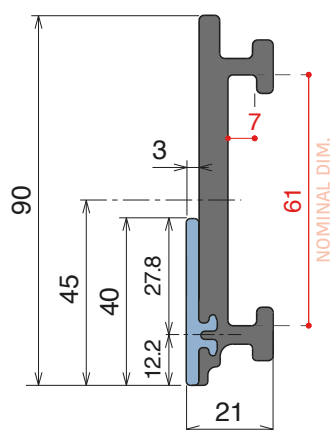

Fit on 60 x 6 mm

Article-Nr.	Version	Material	Availability	Supply
107700	A	Black+ BluLub	On request	3 m bars
107701	B	Black+ BluLub	On request	3 m bars

VERSION A - Label saver 2 cm

VERSION B - Label saver 4 cm