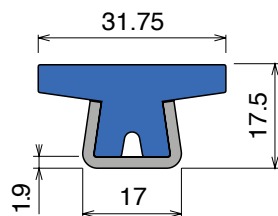

Article-Nr.	Material	Availability	Supply
14605C	Blue	On request	3 m bars
14600BC	BluLub	On request	3 m bars
14601C	Ti-White	On request	3 m bars

Stainless steel profile thickness: 1,9 mm