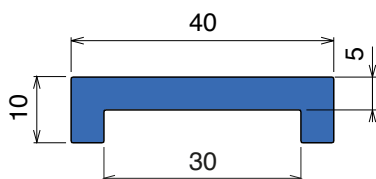

1059 Profilo "U" / U-Profile / U-Profil

Coils available

Article-Nr.	Material	Availability	Supply*
105905C	Blue	On request	3 m bars
105905	Blue	On request	6 m bars
105905-30	Blue	On request	30 m coils
105901BC	<i>BluLub</i>	Stock item	3 m bars
105901B	<i>BluLub</i>	On request	6 m bars
105901B-30	<i>BluLub</i>	On request	30 m coils
105903C	<i>Ti-White</i>	On request	3 m bars
105903	<i>Ti-White</i>	On request	6 m bars
105903-30	<i>Ti-White</i>	On request	30 m coils
105901C	Black	Stock item	3 m bars
105901	Black	On request	6 m bars
105901-30	Black	On request	30 m coils
105902C	Green	Stock item	3 m bars
105902	Green	On request	6 m bars
105902-30	Green	On request	30 m coils