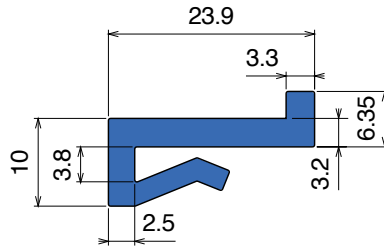

*Standard 3 or 6 meter covers and inserts are typically shipped by common carrier. Selected items can be coiled into cartons for more convenient shipping through UPS.

*Products stored in coils will have the tendency to retain a certain deformation when uncoiled, therefore consistency in the profile cross section over the full length of the coil cannot be guaranteed.

1024

Profilo "J" / J-Profile / J-Profil

Fit on 3 mm (1/8")

North America STANDARD

Article-Nr.	Material	Availability	Supply*
102405C	Blue	On request	3 m bars
102405	Blue	On request	6 m bars
102405-30	Blue	On request	30 m coils
102400BC	BluLub	On request	3 m bars
102400B	BluLub	On request	6 m bars
102400B-30	BluLub	On request	30 m coils
102403C	Ti-White	Stock item	3 m bars
102403	Ti-White	On request	6 m bars
102403-30	Ti-White	Stock item	30 m coils
102401C	Black	On request	3 m bars
102401	Black	On request	6 m bars
102401-30	Black	On request	30 m coils
102402C	Green	Stock item	3 m bars
102402	Green	Stock item	6 m bars
102402-30	Green	On request	30 m coils