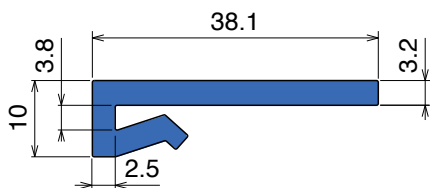

1028 Profilo "J" / J-Profile / J-Profil

Fit on 3 mm (1/8")

North America STANDARD

Article-Nr.	Material	Availability	Supply*
102805C	Blue	On request	3 m bars
102805	Blue	On request	6 m bars
102805-30	Blue	On request	30 m coils
102800BC	BluLub	On request	3 m bars
102800B	BluLub	On request	6 m bars
102800B-30	BluLub	On request	30 m coils
102803C	Ti-White	Stock item	3 m bars
102803	Ti-White	On request	6 m bars
102803-30	Ti-White	Stock item	30 m coils