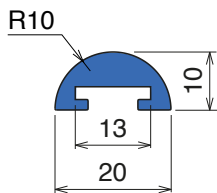

*Standard 3 or 6 meter covers and inserts are typically shipped by common carrier. Selected items can be coiled into cartons for more convenient shipping through UPS.

*Products stored in coils will have the tendency to retain a certain deformation when uncoiled, therefore consistency in the profile cross section over the full length of the coil cannot be guaranteed.

162 Profilo "C" / C-Profile / C-Profil