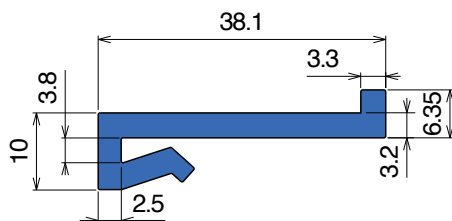

1027-1028-1046

Guide estruse / Extruded profiles / Extrudiertes Profil

*Standard 3 or 6 meter covers and inserts are typically shipped by common carrier. Selected items can be coiled into cartons for more convenient shipping through UPS.

*Products stored in coils will have the tendency to retain a certain deformation when uncoiled, therefore consistency in the profile cross section over the full length of the coil cannot be guaranteed.

1027 Profilo "J" / J-Profile / J-Profil

Fit on 3 mm (1/8")

North America STANDARD

Article-Nr.	Material	Availability	Supply*
102705C	Blue	On request	3 m bars
102705	Blue	On request	6 m bars
102705-30	Blue	On request	30 m coils
102700BC	BluLub	On request	3 m bars
102700B	BluLub	On request	6 m bars
102700B-30	BluLub	On request	30 m coils
102703C	Ti-White	Stock item	3 m bars
102703	Ti-White	On request	6 m bars
102703-30	Ti-White	On request	30 m coils