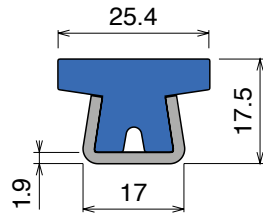

Article-Nr.	Material	Availability	Supply
14005C	Blue	On request	3 m bars
14000BC	BluLub	On request	3 m bars
14001C	Ti-White	Stock item	3 m bars

Article-Nr.	Material	Availability	Supply
14005C	Blue	On request	3 m bars
14000BC	BluLub	On request	3 m bars
14001C	Ti-White	Stock item	3 m bars

Stainless steel profile thickness: 1,9 mm