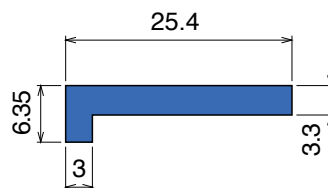

1038 Profilo "L" / L-Profile / L-Profil

North America STANDARD

Article-Nr.	Material	Availability	Supply*
103805	Blue	On request	60 m coils
103804	<i>BluLub</i>	On request	60 m coils
103803	<i>Ti-White</i>	On request	60 m coils