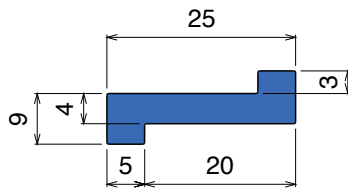

*Standard 3 or 6 meter covers and inserts are typically shipped by common carrier. Selected items can be coiled into cartons for more convenient shipping through UPS.

*Products stored in coils will have the tendency to retain a certain deformation when uncoiled, therefore consistency in the profile cross section over the full length of the coil cannot be guaranteed.

102 Profilo "Z" / Z-Profile / Z-Profil

Article-Nr.	Material	Availability	Supply*
10295	Blue	On request	60 m coils
10299B	<i>BluLub</i>	Stock item	60 m coils
10293	<i>Ti-White</i>	On request	60 m coils
10297	Black	On request	60 m coils
10298	Green	Stock item	60 m coils