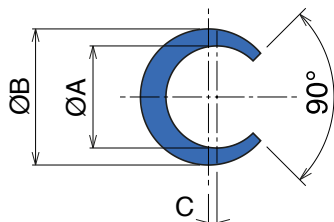

*Standard 3 or 6 meter covers and inserts are typically shipped by common carrier. Selected items can be coiled into cartons for more convenient shipping through UPS.

*Products stored in coils will have the tendency to retain a certain deformation when uncoiled, therefore consistency in the profile cross section over the full length of the coil cannot be guaranteed.

166 Profilo per toncini / Round profile for steel rods / Halbmond Profil

Coils available

Article-Nr.	A	B	C	Material	Availability	Supply*
16601BL	8	12	0.5	Blue	On request	30 m coils
16602BL	10	14	0.5	Blue	On request	30 m coils
16603BL	12	16	1	Blue	On request	30 m coils
16604BL	16	20	1.5	Blue	On request	30 m coils
16601B	8	12	0.5	<i>BluLub</i>	Stock item	30 m coils
16602B	10	14	0.5	<i>BluLub</i>	On request	30 m coils
16603B	12	16	1	<i>BluLub</i>	On request	30 m coils
16604B	16	20	1.5	<i>BluLub</i>	On request	30 m coils
16601	8	12	0.5	<i>Ti-White</i>	Stock item	30 m coils
16602	10	14	0.5	<i>Ti-White</i>	Stock item	30 m coils
16603	12	16	1	<i>Ti-White</i>	Stock item	30 m coils
16604	16	20	1.5	<i>Ti-White</i>	Stock item	30 m coils