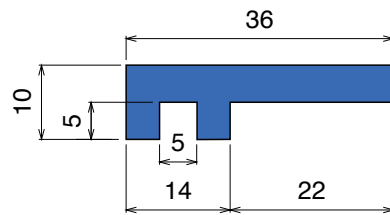

1058 Profilo "L" / L-Profile / L-Profil

Article-Nr.	Material	Availability	Supply*
105805C	Blue	On request	3 m bars
105805	Blue	On request	6 m bars
105800BC	<i>BluLub</i>	On request	3 m bars
105800B	<i>BluLub</i>	On request	6 m bars
105803C	<i>Ti-White</i>	On request	3 m bars
105803	<i>Ti-White</i>	On request	6 m bars
105801C	Black	Stock item	3 m bars
105801	Black	On request	6 m bars
105802C	Green	Stock item	3 m bars
105802	Green	On request	6 m bars