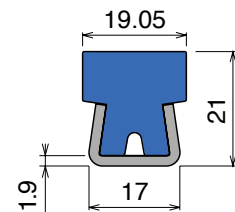

Article-Nr.	Material	Availability	Supply
14305C	Blue	On request	3 m bars
14300BC	<i>BluLub</i>	On request	3 m bars
14301C	<i>Ti-White</i>	On request	3 m bars

Stainless steel profile thickness: 1,9 mm