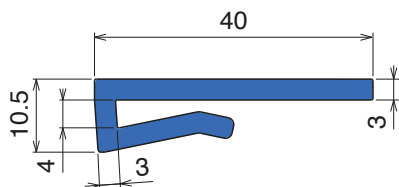

1046 Profilo "J" / J-Profile / J-Profil

Fit on 3 mm (1/8")

North America STANDARD

Article-Nr.	Material	Availability	Supply*
104605C	Blue	On request	3 m bars
104605	Blue	On request	6 m bars
104605-30	Blue	On request	30 m coils
104600BC	BluLub	On request	3 m bars
104600B	BluLub	On request	6 m bars
104600B-30	BluLub	Stock item	30 m coils
104603C	Ti-White	Stock item	3 m bars
104603	Ti-White	On request	6 m bars
104603-30	Ti-White	Stock item	30 m coils
104601C	Black	On request	3 m bars
104601	Black	On request	6 m bars
104601-30	Black	On request	30 m coils
104602C	Green	Stock item	3 m bars
104602	Green	On request	6 m bars
104602-30	Green	Stock item	30 m coils