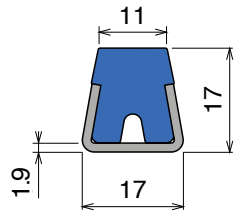

Article-Nr.	Material	Availability	Supply
12105C	Blue	On request	3 m bars
12105	Blue	On request	6 m bars
12101BC	<i>BluLub</i>	On request	3 m bars
12101B	<i>BluLub</i>	On request	6 m bars
12101C	<i>Ti-White</i>	Stock item	3 m bars
12101	<i>Ti-White</i>	On request	6 m bars
12101AC	AS	Stock item	3 m bars
12101A	AS	On request	6 m bars

Stainless steel profile thickness: 1,9 mm