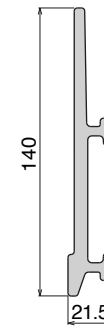

Pag 157/158

1075 RS
Fit on mm
60 x 6