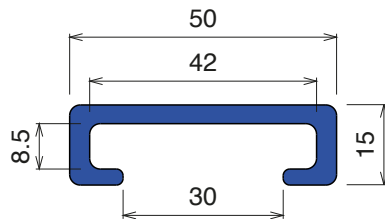

137

Profilo "C" / C-Profile / C-Profil

Fit on 40 x 8 mm

Article-Nr.	Material	Availability	Supply*
13705C	Blue	On request	3 m bars
13705	Blue	On request	6 m bars
13701BC	<i>BluLub</i>	Stock item	3 m bars
13701B	<i>BluLub</i>	On request	6 m bars
13703C	<i>Ti-White</i>	Stock item	3 m bars
13703	<i>Ti-White</i>	On request	6 m bars
13702C	Black	Stock item	3 m bars
13702	Black	On request	6 m bars
13701C	Green	Stock item	3 m bars
13701	Green	Stock item	6 m bars