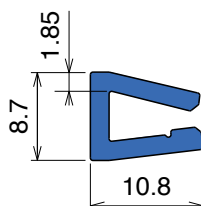

1090

Profilo "J" / J-Profile / J-Profil

Fit on 3 mm

Article-Nr.	Material	Availability	Supply*
109005	Blue	On request	30 m coils
109000B	BluLub	On request	30 m coils
109002	Ti-White	On request	30 m coils