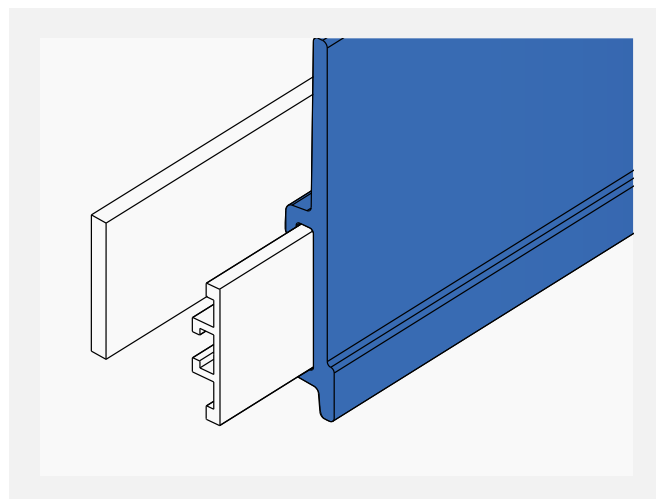

2 | Insert the plate into the profile