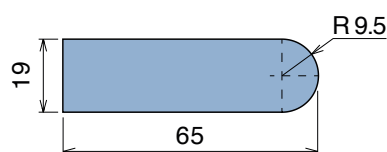

Article-Nr.	Material	Availability	Supply
2281500	BluLub	On request	1,5 m bars