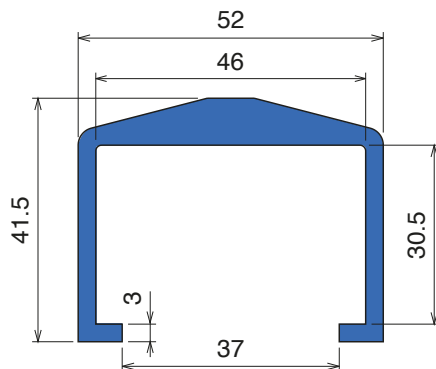

180 Copri profilo / Bar cover / Abdeckprofil

Fit on 30.5 x 46 mm

Article-Nr.	Material	Availability	Supply
18005C	Blue	On request	3 m bars
18005	Blue	On request	6 m bars
18000BC	BluLub	On request	3 m bars
18000B	BluLub	On request	6 m bars
18003C	Ti-White	On request	3 m bars
18003	Ti-White	On request	6 m bars