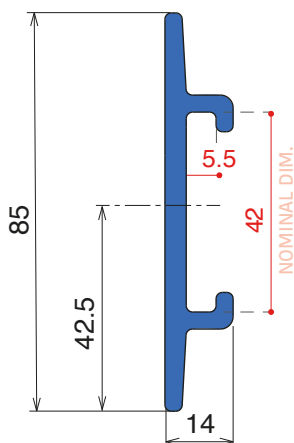

1103 Guida laterale / Side guide / Seitenführung

Fit on 40 x 4 mm

Article-Nr.	Material	Availability	Supply
110305C	Blue	On request	3 m bars
110300BC	BluLub	On request	3 m bars
110304C	Green	On request	3 m bars

Easy Bendable

For the grooved version, just add "S" to the related Article Nr.