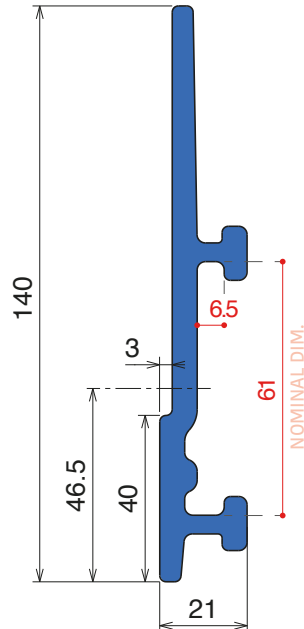

Guida laterale con salva etichetta

Side guide with lable saver / Seitenführung mit Etikettenschutz

Article-Nr.	Material	Availability	Supply
18945C	Blue	On request	3 m bars
18940BC	BluLub	Stock item	3 m bars
18944C	Grey	Stock item	3 m bars

Part 1088
Pag 159

Valid also for
RS versions

Part 3311
pag 208

Option of application - Guide

Easy Bendable

For the grooved version, just add "-S" to the related Article Nr.