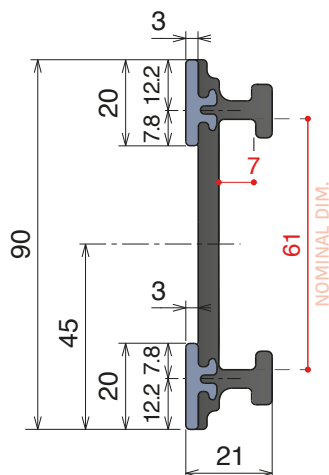

VERSION A - Label saver 2 cm