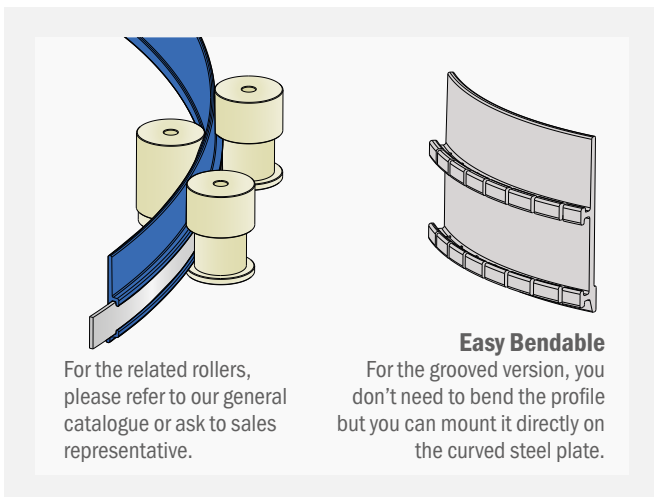

2 | Insert the plate into the profile

3 | Bend assembled profile

For the related rollers, please refer to our general catalogue or ask to sales representative.

Easy Bendable

For the grooved version, you don't need to bend the profile but you can mount it directly on the curved steel plate.