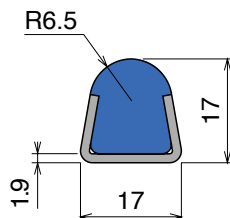

Article-Nr.	Material	Availability	Supply
11983C	Blue	On request	3 m bars
11987	Blue	On request	6 m bars
11953B	BluLub	On request	3 m bars
11957B	BluLub	On request	6 m bars
11953	Ti-White	On request	3 m bars
11957	Ti-White	Stock item	6 m bars