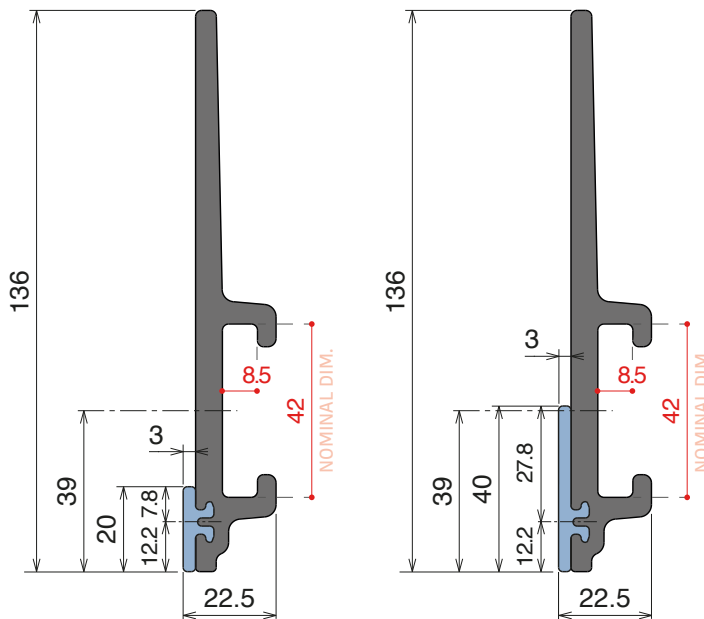

VERSION A - Label saver 2 cm

VERSION B - Label saver 4 cm

Article-Nr.	Version	Material	Availability	Supply
107900	A	Black+ BluLub	On request	3 m bars
107901	B	Black+ BluLub	On request	3 m bars

Base profile