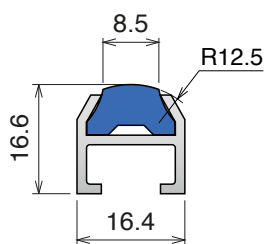

154 Guida laterale / Side guide rail / Seitenführungen

Metal profile: Aluminium

Used with
Hex head bolt

Article-Nr.	Material	Availability	Supply*
15405C	Blue	On request	3 m bars
15405	Blue	On request	6 m bars
15401BC	<i>BluLub</i>	Stock item	3 m bars
15401B	<i>BluLub</i>	On request	6 m bars
15401C	<i>Ti-White</i>	On request	3 m bars
15401	<i>Ti-White</i>	On request	6 m bars
15402C	Green	On request	3 m bars
15402	Green	On request	6 m bars

Only plastic profile

Article-Nr.	Material	Availability	Supply*
15455-30	Blue	On request	30 m coils
15451B-30	<i>BluLub</i>	On request	30 m coils
15451-30	<i>Ti-White</i>	On request	30 m coils
15452-30	Green	On request	30 m coils