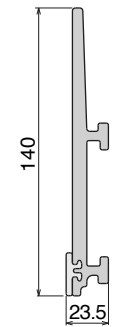

Pag 158

117
Stainless steel
Fit on mm
40 x 6
40 x 8
40 x 10

Pag 159

1055
Stainless steel
Fit on mm
40 x 8
50 x 6

Pag 159

159 - 1088 - 1089
Aluminum
Fit on mm
50 x 6
60 x 5
60 x 6

Pag 159