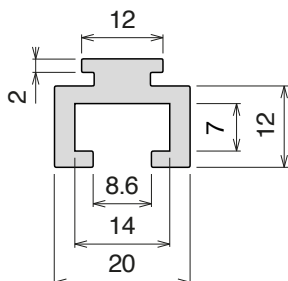

164 Guida in alluminio / Aluminum guide / Aluminium profil

Coils available

Article-Nr.	Material	Availability	Supply*	Profile cover	Box
16401C	Aluminum	Stock item	3 m bars	301403	60 pcs
16401	Aluminum	Stock item	6 m bars	301403	60 pcs

Used with T-bolt
Part 362 Pag 206