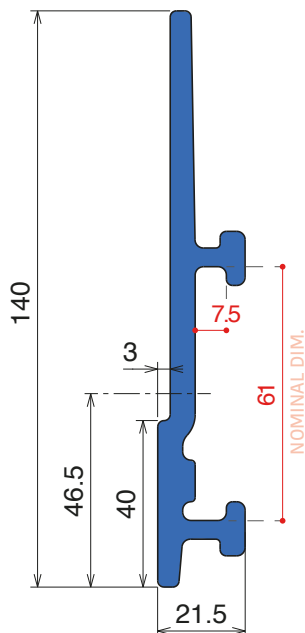

Guida laterale con salva etichetta

Side guide with lable saver / Seitenführung mit Etikettenschutz

Article-Nr.	Material	Availability	Supply
18935C	Blue	On request	3 m bars
18930BC	BluLub	Stock item	3 m bars
18934C	Grey	Stock item	3 m bars

Part 1089
Pag 159

Valid also for
RS versions

Part 3311
pag 208

Option of application - Guide

1075 RS Guida laterale con salva etichetta / Side guide with lable saver / Seitenführung mit Etikettenschutz

Fit on 60 x 6 mm

Article-Nr.	Version	Material	Availability	Supply
107500	A	Black+ BluLub	On request	3 m bars
107501	B	Black+ BluLub	On request	3 m bars