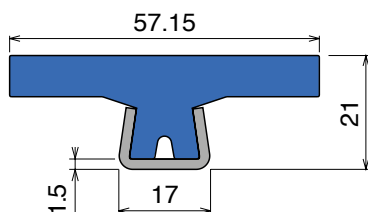

141

Guida conica / Guide rail / Konische Führung

Stainless steel profile thickness: 1,5 mm

Article-Nr.	Material	Availability	Supply
14105C	Blue	On request	3 m bars
14101BC	<i>BluLub</i>	On request	3 m bars
14101C	<i>Ti-White</i>	Stock item	3 m bars
14101AC	AS	Stock item	3 m bars

Stainless steel profile thickness: 1,9 mm