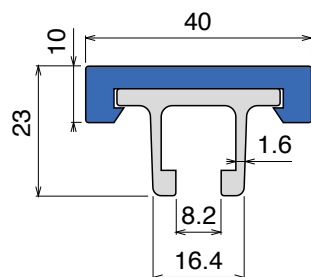

148

Profilo "U" assemblato clip-on / U-Profile assembled clip-on / U-Profil montiert clip-on

Article-Nr.	Material	Metal	Availability	Supply*
14805C	Blue	Aluminum	On request	3 m bars
14805	Blue	Aluminum	On request	6 m bars
14801BC	BluLub	Aluminum	Stock item	3 m bars
14801B	BluLub	Aluminum	On request	6 m bars
14803C	Ti-White	Aluminum	Stock item	3 m bars
14803	Ti-White	Aluminum	On request	6 m bars
14802C	Black	Aluminum	Stock item	3 m bars
14802	Black	Aluminum	On request	6 m bars
14801C	Green	Aluminum	Stock item	3 m bars
14801	Green	Aluminum	On request	6 m bars
14802AC	AS	Aluminum	Stock item	3 m bars
14802A	AS	Aluminum	On request	6 m bars