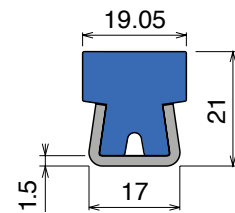

143 Guida conica / Guide rail / Konische Führung

Stainless steel profile thickness: 1,5 mm