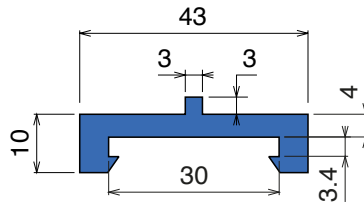

110

Profilo "U" / U-Profile / U-Profil

Article-Nr.	Material	Availability	Supply*
11005C	Blue	On request	3 m bars
11005	Blue	On request	6 m bars
11005-30	Blue	On request	30 m coils
11000BC	<i>BluLub</i>	On request	3 m bars
11000B	<i>BluLub</i>	On request	6 m bars
11000B-30	<i>BluLub</i>	On request	30 m coils
11003C	<i>Ti-White</i>	On request	3 m bars
11003	<i>Ti-White</i>	On request	6 m bars
11003-30	<i>Ti-White</i>	On request	30 m coils
11001C	Black	Stock item	3 m bars
11001	Black	On request	6 m bars
11001-30	Black	On request	30 m coils
11002C	Green	Stock item	3 m bars
11002	Green	On request	6 m bars
11002-30	Green	On request	30 m coils

Used with
Part 112 and
Part 147 Pag 123