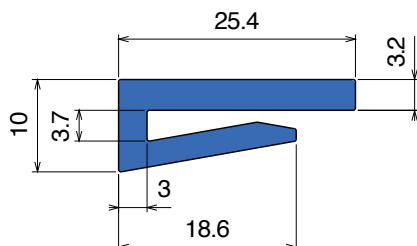

1017

Profilo "J" / J-Profile / J-Profil

Fit on 3 mm (1/8")

North America STANDARD

Article-Nr.	Material	Availability	Supply*
101705C	Blue	On request	3 m bars
101705	Blue	On request	6 m bars
101705-30	Blue	On request	30 m coils
101700BC	BluLub	On request	3 m bars
101700B	BluLub	On request	6 m bars
101700B-30	BluLub	On request	30 m coils
101703C	Ti-White	Stock item	3 m bars
101703	Ti-White	On request	6 m bars
101703-30	Ti-White	Stock item	30 m coils
101701C	Black	On request	3 m bars
101701	Black	On request	6 m bars
101701-30	Black	On request	30 m coils
101702C	Green	On request	3 m bars
101702	Green	On request	6 m bars
101702-30	Green	On request	30 m coils