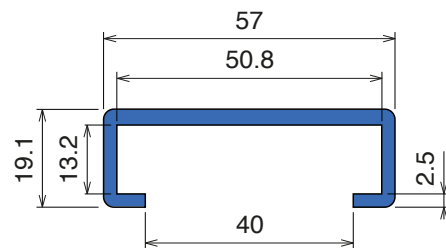

1045

Profilo "C" / C-Profile / C-Profil

Fit on 50.8 x 12.7 mm

North America STANDARD

Article-Nr.	Material	Availability	Supply*
104505C	Blue	On request	3 m bars
104505	Blue	On request	6 m bars
104500BC	BluLub	On request	3 m bars
104500B	BluLub	On request	6 m bars
104503C	Ti-White	On request	3 m bars
104503	Ti-White	On request	6 m bars