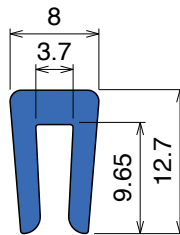

1004 Copri profilo / Bar cap / Abdeckprofil

Fit on 3 mm (1/8")

Article-Nr.	Material	Availability	Supply*
100405-30	Blue	On request	30 m coils
100400B-30	BluLub	On request	30 m coils
100403-30	Ti-White	Stock item	30 m coils