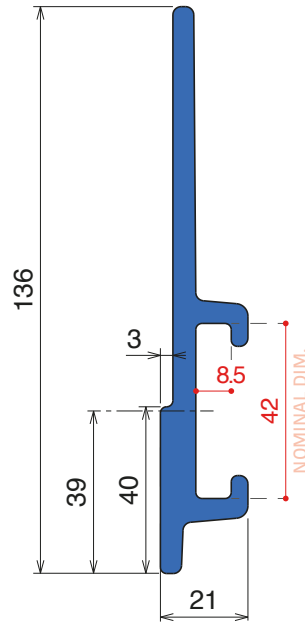

Guida laterale con salva etichetta
Side guide with lable saver / Seitenführung mit Etikettenschutz

Article-Nr.	Material	Availability	Supply
18911BLC	Blue	On request	3 m bars
18911BC	BluLub	Stock item	3 m bars
18915C	Grey	On request	3 m bars

Part 117
Pag 159

Valid also for **RS** versions

Option of application - M-Profile

Part 1055
Pag 159

Valid also for **RS** versions

Option of application - Guide