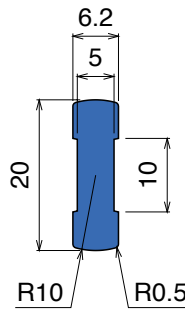

107 Profilo guida catena / Wear strip / Rückführleiste

Article-Nr.	Material	Availability	Supply*
10705	Blue	On request	60 m coils
10704	BluLub	On request	60 m coils
10703	Ti-White	Stock item	60 m coils
10701	Black	On request	60 m coils
10702	Green	Stock item	60 m coils