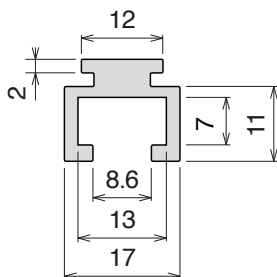

165 Guida in alluminio / Aluminum guide / Aluminium profil

Coils available

Article-Nr.	Material	Availability	Supply*	Profile cover	Box
16501C	Aluminum	Stock item	3 m bars	301404	60 pcs
16501	Aluminum	Stock item	6 m bars	301404	60 pcs

Used with T-bolt
Part 362 Pag 206