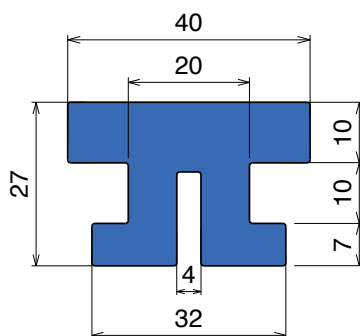

1095 Copri profilo / Bar cap / Abdeckprofil

Fit on 4 mm

Article-Nr.	Material	Availability	Supply
109501C	Blue	On request	3 m bars
109504BC	<i>BluLub</i>	On request	3 m bars
109503C	<i>Ti-White</i>	On request	3 m bars

Used with Part 3016

Art-Nr. **301601**

Available in box of 24 pcs