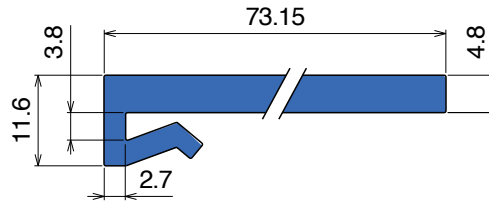

1035-1033-1034

Guide estruse / Extruded profiles / Extrudiertes Profil

*Standard 3 or 6 meter covers and inserts are typically shipped by common carrier. Selected items can be coiled into cartons for more convenient shipping through UPS.

*Products stored in coils will have the tendency to retain a certain deformation when uncoiled, therefore consistency in the profile cross section over the full length of the coil cannot be guaranteed.

1035

Profilo "J" / J-Profile / J-Profil

Fit on 3 mm (1/8")

North America STANDARD

Article-Nr.	Material	Availability	Supply*
103505C	Blue	On request	3 m bars
103505	Blue	On request	6 m bars
103500BC	<i>BluLub</i>	On request	3 m bars
103500B	<i>BluLub</i>	On request	6 m bars
103503C	<i>Ti-White</i>	Stock item	3 m bars
103503	<i>Ti-White</i>	On request	6 m bars