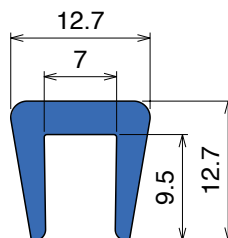

1009 Copri profilo / Bar cap / Abdeckprofil

Fit on 6 mm (1/4")

Article-Nr.	Material	Availability	Supply*
100905-30	Blue	On request	30 m coils
100900B-30	BluLub	On request	30 m coils
100903-30	Ti-White	Stock item	30 m coils