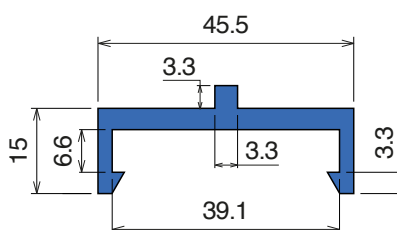

1054

Profilo "C" / C-Profile / C-Profil

Fit on 38.1 x 6.35 mm

North America STANDARD

Article-Nr.	Material	Availability	Supply*
105405C	Blue	On request	3 m bars
105405	Blue	On request	6 m bars
105400BC	<i>BluLub</i>	On request	3 m bars
105400B	<i>BluLub</i>	On request	6 m bars
105403C	<i>Ti-White</i>	Stock item	3 m bars
105403	<i>Ti-White</i>	On request	6 m bars