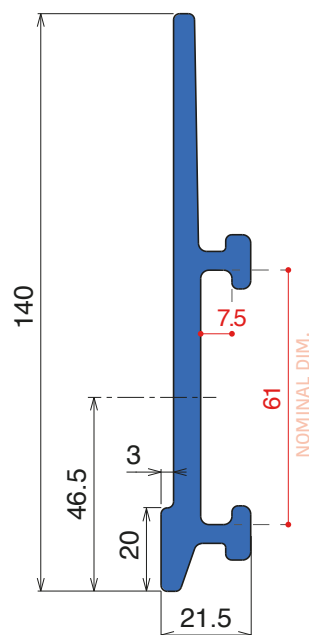

189 Guida laterale con salva etichetta / Side guide with lable saver / Seitenführung mit Etikettenschutz

Fit on 60 x 6 mm

Article-Nr.	Material	Availability	Supply
18925C	Blue	On request	3 m bars
18920BC	BluLub	Stock item	3 m bars
18924C	Grey	Stock item	3 m bars

Part 1089
Pag 159

Valid also for
RS versions

Part 3311
pag 208

Option of application - Guide

Easy Bendable

For the grooved version,
just add "-S" to the
related Article Nr.