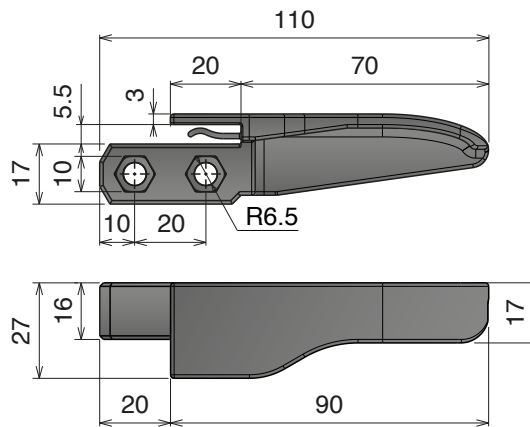

Article-Nr.	Colour	Availability
11351	Black	On request

VERSION RIGHT

Article-Nr.	Colour	Availability
11352	Black	On request