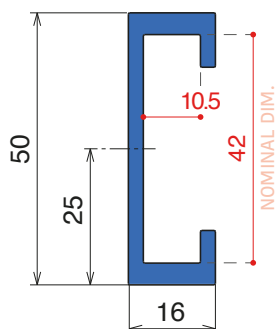

Part 117
Pag 159

Option of application - M-Profile

Part 1055
Pag 159

Option of application - Guide

137 Guida laterale / Side guide / Seitenführung

Fit on 40 x 10 mm

Article-Nr.	Material	Availability	Supply
13715C	Blue	On request	3 m bars
13715	Blue	On request	6 m bars
13711BC	<i>BluLub</i>	Stock item	3 m bars
13711B	<i>BluLub</i>	On request	6 m bars
13713C	<i>Ti-White</i>	On request	3 m bars
13713	<i>Ti-White</i>	On request	6 m bars
13712C	Black	On request	3 m bars
13712	Black	On request	6 m bars
13711C	Green	Stock item	3 m bars
13711	Green	Stock item	6 m bars