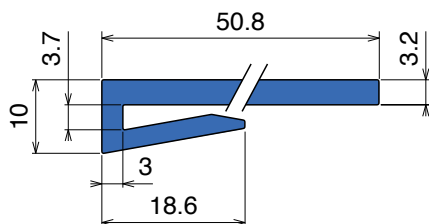

*Standard 3 or 6 meter covers and inserts are typically shipped by common carrier. Selected items can be coiled into cartons for more convenient shipping through UPS.

*Products stored in coils will have the tendency to retain a certain deformation when uncoiled, therefore consistency in the profile cross section over the full length of the coil cannot be guaranteed.

1029

Profilo "J" / J-Profile / J-Profil

Fit on 3 mm (1/8")

North America STANDARD

Article-Nr.	Material	Availability	Supply*
102905C	Blue	On request	3 m bars
102905	Blue	On request	6 m bars
102905-30	Blue	On request	30 m coils
102900BC	BluLub	On request	3 m bars
102900B	BluLub	On request	6 m bars
102900B-30	BluLub	On request	30 m coils
102903C	Ti-White	Stock item	3 m bars
102903	Ti-White	On request	6 m bars
102903-30	Ti-White	On request	30 m coils