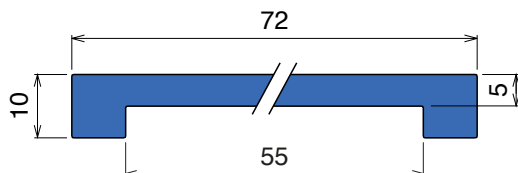

*Standard 3 or 6 meter covers and inserts are typically shipped by common carrier. Selected items can be coiled into cartons for more convenient shipping through UPS.

*Products stored in coils will have the tendency to retain a certain deformation when uncoiled, therefore consistency in the profile cross section over the full length of the coil cannot be guaranteed.

1060

Profilo "U" / U-Profile / U-Profil

Coils available

Article-Nr.	Material	Availability	Supply*
106005C	Blue	On request	3 m bars
106005	Blue	On request	6 m bars
106000BC	<i>BluLub</i>	On request	3 m bars
106000B	<i>BluLub</i>	On request	6 m bars
106003C	<i>Ti-White</i>	On request	3 m bars
106003	<i>Ti-White</i>	On request	6 m bars
106001C	Black	Stock item	3 m bars
106001	Black	On request	6 m bars
106002C	Green	Stock item	3 m bars
106002	Green	Stock item	6 m bars