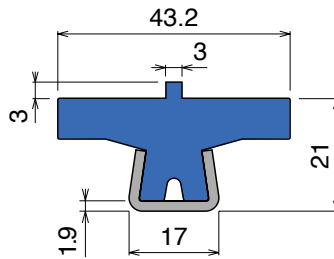

Article-Nr.	Material	Availability	Supply
14205C	Blue	On request	3 m bars
14200BC	<i>BluLub</i>	On request	3 m bars
14201C	<i>Ti-White</i>	On request	3 m bars

Stainless steel profile thickness: 1,9 mm