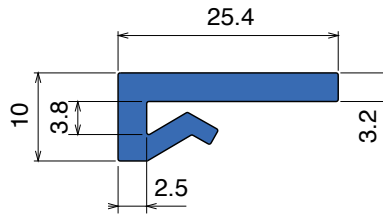

1021-1022-1023

Guide estruse / Extruded profiles / Extrudiertes Profil

*Standard 3 or 6 meter covers and inserts are typically shipped by common carrier. Selected items can be coiled into cartons for more convenient shipping through UPS.

*Products stored in coils will have the tendency to retain a certain deformation when uncoiled, therefore consistency in the profile cross section over the full length of the coil cannot be guaranteed.

1021

Profilo "J" / J-Profile / J-Profil

Fit on 3 mm (1/8")

North America STANDARD

Article-Nr.	Material	Availability	Supply*
102105C	Blue	On request	3 m bars
102105	Blue	On request	6 m bars
102105-30	Blue	On request	30 m coils
102100BC	BluLub	On request	3 m bars
102100B	BluLub	On request	6 m bars
102100B-30	BluLub	On request	30 m coils
102103C	Ti-White	Stock item	3 m bars
102103	Ti-White	On request	6 m bars
102103-30	Ti-White	Stock item	30 m coils
102101C	Black	On request	3 m bars
102101	Black	On request	6 m bars
102101-30	Black	On request	30 m coils
102102C	Green	On request	3 m bars
102102	Green	On request	6 m bars
102102-30	Green	On request	30 m coils