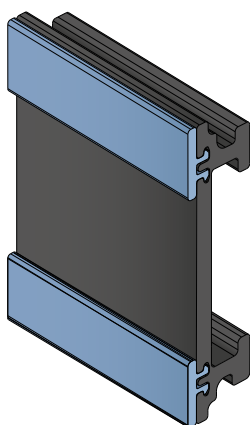

VERSION A - Label saver 2 cm