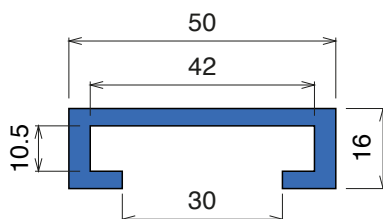

Article-Nr.	Material	Availability	Supply*
13715C	Blue	On request	3 m bars
13715	Blue	On request	6 m bars
13711BC	<i>BluLub</i>	Stock item	3 m bars
13711B	<i>BluLub</i>	On request	6 m bars
13713C	<i>Ti-White</i>	On request	3 m bars
13713	<i>Ti-White</i>	On request	6 m bars
13712C	Black	On request	3 m bars
13712	Black	On request	6 m bars
13711C	Green	Stock item	3 m bars
13711	Green	Stock item	6 m bars