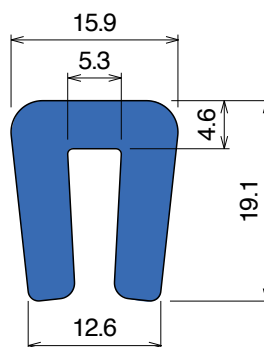

153 Copri profilo / Bar cap / Abdeckprofil

Fit on 4/5 mm (3/16")

Article-Nr.	Material	Availability	Supply*
15305C	Blue	On request	3 m bars
15305	Blue	On request	6 m bars
15305-30	Blue	On request	30 m coils
15300C	BluLub	Stock item	3 m bars
15300	BluLub	On request	6 m bars
15300-30	BluLub	Stock item	30 m coils
15303C	Ti-White	Stock item	3 m bars
15303	Ti-White	On request	6 m bars
15303-30	Ti-White	Stock item	30 m coils
15302C	Green	Stock item	3 m bars
15302	Green	On request	6 m bars
15302-30	Green	On request	30 m coils