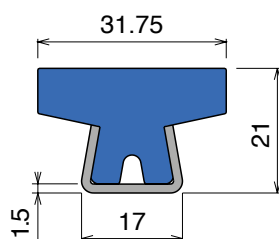

123 Guida conica / Guide rail / Konische Führung

Stainless steel profile thickness: 1,5 mm