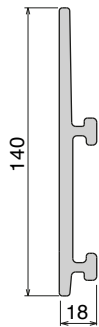

Side guide rail USED WITH PLATE AND CLAMP

See product page for specific details and materials available.

135
Fit on mm
60 x 6

Pag 150

136
Fit on mm
60 x 6

Pag 150

1057
Fit on mm
50 x 6

Pag 151

1077 Label saver
Fit on mm
50 x 6

Pag 151

1077 RS
Fit on mm
50 x 6

Pag 152

1078 RS
Fit on mm
50 x 6

Pag 152

1057
Fit on mm
60 x 6

Pag 153

1077 Label saver
Fit on mm
60 x 6

Pag 153

1077 RS
Fit on mm
60 x 6

Pag 154

1078 RS
Fit on mm
60 x 6

Pag 154

193
Fit on mm
60 x 5

Pag 155

117
Stainless steel
Fit on mm
40 x 6
40 x 8
40 x 10

Pag 159

1055
Stainless steel
Fit on mm
40 x 8
50 x 6

Pag 159

159 - 1088 - 1089
Aluminum
Fit on mm
50 x 6
60 x 5
60 x 6

Pag 159

Guide rail

See product page for specific details and materials available. | Assembled with stainless steel profile AISI 304.