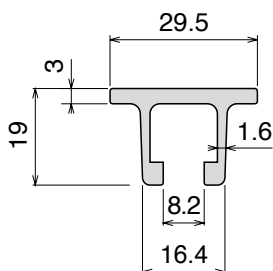

147 Profilo in alluminio / Aluminum profile / Aluminium-Profil

Article-Nr.	Material	Availability	Supply*	Profile cover	Box
14701C	Aluminum	Stock item	3 m bars	301402	60 pcs
14701	Aluminum	Stock item	6 m bars	301402	60 pcs

Used with T-bolt
Part 362 Pag 206
and **BOLT M8**