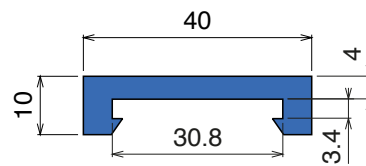

1111 Profilo "U" / U-Profile / U-Profil

Article-Nr.	Material	Availability	Supply*
111105C	Blue	On request	3 m bars
111105	Blue	On request	6 m bars
111105-30	Blue	On request	30 m coils
111101BC	<i>BluLub</i>	On request	3 m bars
111101B	<i>BluLub</i>	On request	6 m bars
111101B-30	<i>BluLub</i>	On request	30 m coils
111103C	<i>Ti-White</i>	On request	3 m bars
111103	<i>Ti-White</i>	On request	6 m bars
111103-30	<i>Ti-White</i>	On request	30 m coils
111101C	Black	On request	3 m bars
111101	Black	On request	6 m bars
111101-30	Black	On request	30 m coils
111102C	Green	On request	3 m bars
111102	Green	On request	6 m bars
111102-30	Green	On request	30 m coils
111101AC	AS	On request	3 m bars
111101A	AS	On request	6 m bars