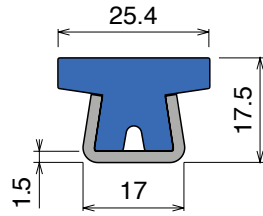

140 Guida conica / Guide rail / Konische Führung

Stainless steel profile thickness: 1,5 mm