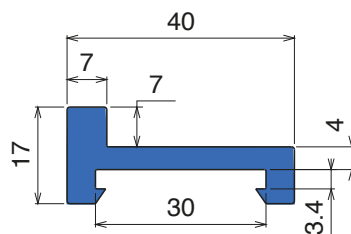

Used with
Part 112 and
Part 147 Pag 123

156

Profilo "U" / U-Profile / U-Profil

Article-Nr.	Material	Availability	Supply*
15605C	Blue	On request	3 m bars
15605	Blue	On request	6 m bars
15601BC	<i>BluLub</i>	On request	3 m bars
15601B	<i>BluLub</i>	On request	6 m bars
15603C	<i>Ti-White</i>	On request	3 m bars
15603	<i>Ti-White</i>	On request	6 m bars
15601C	Black	Stock item	3 m bars
15601	Black	On request	6 m bars
15602C	Green	Stock item	3 m bars
15602	Green	On request	6 m bars