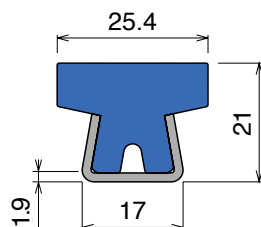

Stainless steel profile thickness: 1,9 mm