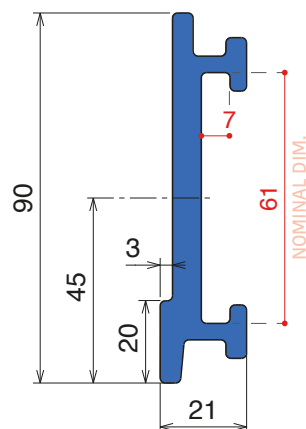

Guida laterale con salva etichetta

Side guide with lable saver / Seitenführung mit Etikettenschutz

Article-Nr.	Material	Availability	Supply
107705C	Blue	On request	3 m bars
107700BC	BluLub	On request	3 m bars
107711C	Black	On request	3 m bars
107704C	Grey	On request	3 m bars

Part 1089
Pag 159

Valid also for
RS versions

Part 3311
pag 208

Option of application - Guide

Easy Bendable

For the grooved version, just add "-S" to the related Article Nr.