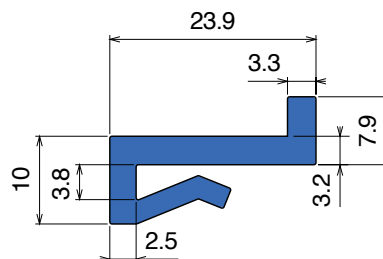

1023

Profilo "J" / J-Profile / J-Profil

Fit on 3 mm (1/8")

North America STANDARD

Article-Nr.	Material	Availability	Supply*
102305C	Blue	On request	3 m bars
102305	Blue	On request	6 m bars
102300BC	BluLub	On request	3 m bars
102300B	BluLub	On request	6 m bars
102303C	Ti-White	Stock item	3 m bars
102303	Ti-White	On request	6 m bars