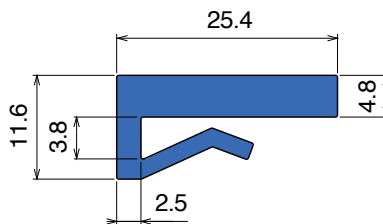

1022

Profilo "J" / J-Profile / J-Profil

Fit on 3 mm (1/8")

North America STANDARD

Article-Nr.	Material	Availability	Supply*
102205C	Blue	On request	3 m bars
102205	Blue	On request	6 m bars
102205-30	Blue	On request	30 m coils
102200BC	BluLub	On request	3 m bars
102200B	BluLub	On request	6 m bars
102200B-30	BluLub	On request	30 m coils
102203C	Ti-White	Stock item	3 m bars
102203	Ti-White	On request	6 m bars
102203-30	Ti-White	On request	30 m coils