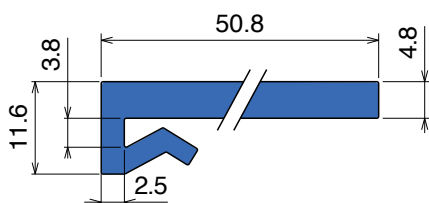

1032

Profilo "J" / J-Profile / J-Profil

Fit on 3 mm (1/8")

North America STANDARD

Article-Nr.	Material	Availability	Supply*
103205C	Blue	On request	3 m bars
103205	Blue	On request	6 m bars
103200BC	BluLub	On request	3 m bars
103200B	BluLub	On request	6 m bars
103203C	Ti-White	Stock item	3 m bars
103203	Ti-White	On request	6 m bars