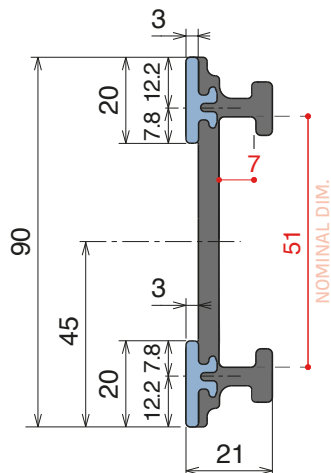

VERSION A - Label saver 2 cm