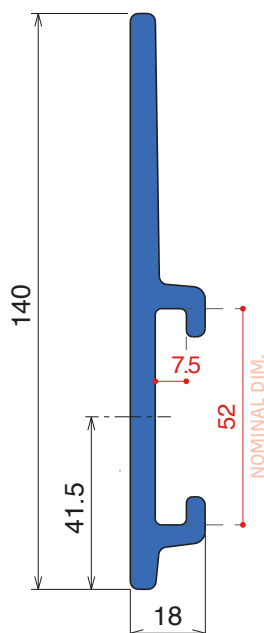

Part 159
Page 159

Option of application - Guide

Easy Bendable

For the grooved version, just add "-S" to the related Article Nr.

189

Guida laterale / Side guide / Seitenführung

Fit on 50 x 6 mm

Article-Nr.	Material	Availability	Supply
18902BLC	Blue	On request	3 m bars
18902BC	BluLub	Stock item	3 m bars
18906C	Grey	On request	3 m bars