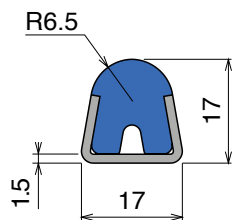

119 Guida conica / Guide rail / Konische Führung

Stainless steel profile thickness: 1,5 mm