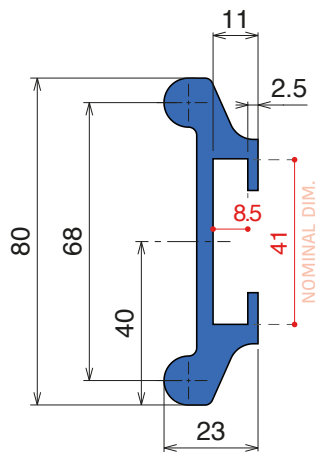

183 Guida laterale / Side guide / Seitenführung

Fit on 40 x 8 mm

Article-Nr.	Material	Availability	Supply
18305C	Blue	On request	3 m bars
18301BC	BluLub	Stock item	3 m bars
18301C	Black	Stock item	3 m bars
18397C	Green	Stock item	3 m bars

Part 117 Pag 159

Option of application - M-Profile

Part 1055 Pag 159

Option of application - Guide