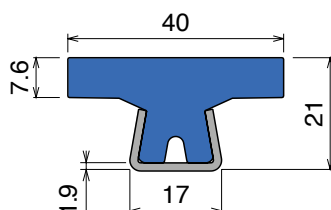

Article-Nr.	Material	Availability	Supply
12405C	Blue	On request	3 m bars
12400BC	<i>BluLub</i>	On request	3 m bars
12401C	<i>Ti-White</i>	Stock item	3 m bars
12401AC	AS	Stock item	3 m bars

Stainless steel profile thickness: 1,9 mm

Article-Nr.	Material	Availability	Supply
12463BLC	Blue	On request	3 m bars
12460BC	<i>BluLub</i>	On request	3 m bars
12463	<i>Ti-White</i>	Stock item	3 m bars
12463A	AS	Stock item	3 m bars