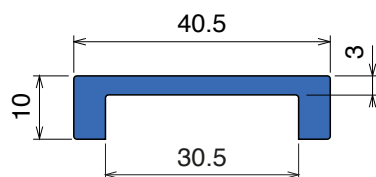

178 Profilo "U" / U-Profile / U-Profil

Coils available

Article-Nr.	Material	Availability	Supply*
17805C	Blue	On request	3 m bars
17805	Blue	On request	6 m bars
17805-30	Blue	On request	30 m coils
17801BC	<i>BluLub</i>	Stock item	3 m bars
17801B	<i>BluLub</i>	On request	6 m bars
17801B-30	<i>BluLub</i>	Stock item	30 m coils
17803C	<i>Ti-White</i>	On request	3 m bars
17803	<i>Ti-White</i>	On request	6 m bars
17803-30	<i>Ti-White</i>	Stock item	30 m coils
17801C	Black	Stock item	3 m bars
17801	Black	On request	6 m bars
17801-30	Black	On request	30 m coils
17802C	Green	Stock item	3 m bars
17802	Green	On request	6 m bars
17802-30	Green	Stock item	30 m coils