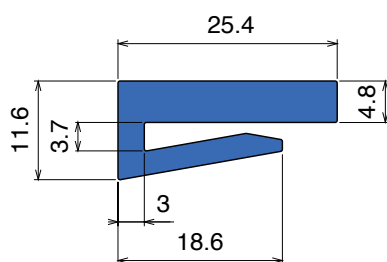

1018

Profilo "J" / J-Profile / J-Profil

Fit on 3 mm (1/8")

North America STANDARD

Article-Nr.	Material	Availability	Supply*
101805C	Blue	On request	3 m bars
101805	Blue	On request	6 m bars
101805-30	Blue	On request	30 m coils
101800BC	BluLub	On request	3 m bars
101800B	BluLub	On request	6 m bars
101800B-30	BluLub	On request	30 m coils
101803C	Ti-White	Stock item	3 m bars
101803	Ti-White	On request	6 m bars
101803-30	Ti-White	On request	30 m coils