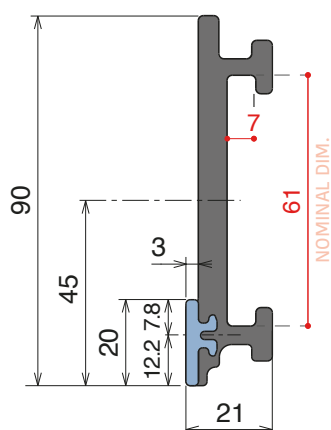

Fit on 60 x 6 mm

Article-Nr.	Version	Material	Availability	Supply
107700	A	Black+ BluLub	On request	3 m bars
107701	B	Black+ BluLub	On request	3 m bars

VERSION A - Label saver 2 cm

VERSION B - Label saver 4 cm