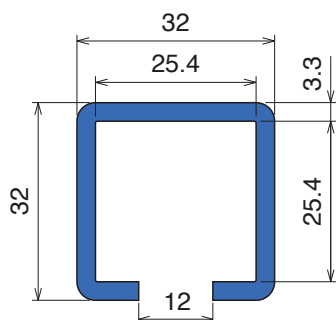

181 Copri profilo / Bar cover / Abdeckprofil

Fit on 25.4 x 25.4 mm (1" x 1")

Article-Nr.	Material	Availability	Supply
18105C	Blue	On request	3 m bars
18105	Blue	On request	6 m bars
18100BC	BluLub	On request	3 m bars
18100B	BluLub	On request	6 m bars
18103C	Ti-White	Stock item	3 m bars
18103	Ti-White	On request	6 m bars