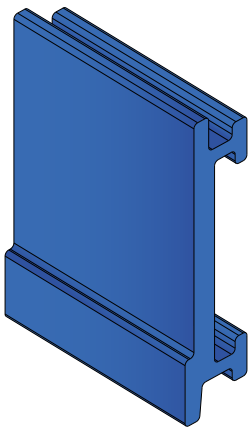

Guida laterale con salva etichetta

Side guide with lable saver / Seitenführung mit Etikettenschutz