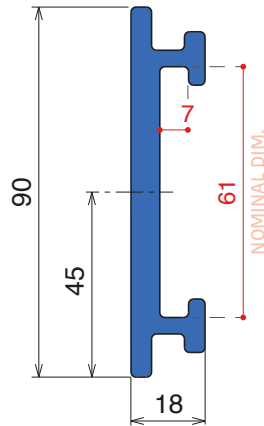

Single components

Easy Bendable

For the grooved version, just add "S" to the related Article Nr.

1057/1077

Guida laterale / Side guide / Seitenführung

Fit on 60 x 6 mm

Article-Nr.	Material	Availability	Supply
105705C	Blue	On request	3 m bars
105700BC	BluLub	Stock item	3 m bars
105711C	Black	Stock item	3 m bars
105704C	Grey	Stock item	3 m bars