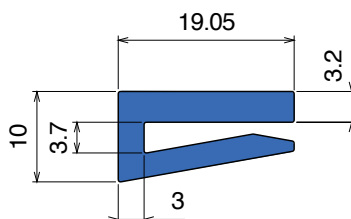

1016

Profilo "J" / J-Profile / J-Profil

Fit on 3 mm (1/8")

North America STANDARD

Article-Nr.	Material	Availability	Supply*
101605C	Blue	On request	3 m bars
101605	Blue	On request	6 m bars
101605-30	Blue	On request	30 m coils
101600BC	BluLub	On request	3 m bars
101600B	BluLub	On request	6 m bars
101600B-30	BluLub	On request	30 m coils
101603C	Ti-White	Stock item	3 m bars
101603	Ti-White	On request	6 m bars
101603-30	Ti-White	Stock item	30 m coils
101601C	Black	On request	3 m bars
101601	Black	On request	6 m bars
101601-30	Black	On request	30 m coils
101602C	Green	On request	3 m bars
101602	Green	On request	6 m bars
101602-30	Green	On request	30 m coils