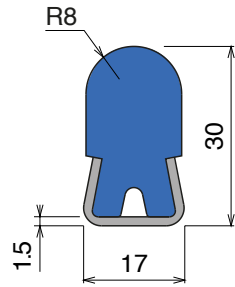

1067 Guida conica / Guide rail / Konische Führung

Stainless steel profile thickness: 1,5 mm