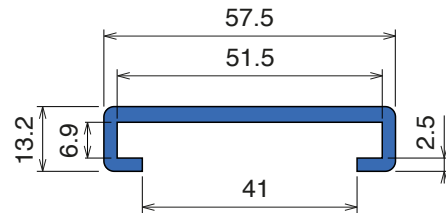

1042

Profilo "C" / C-Profile / C-Profil

Fit on 50 x 6 mm

Article-Nr.	Material	Availability	Supply*
104205C	Blue	On request	3 m bars
104205	Blue	On request	6 m bars
104200BC	BluLub	On request	3 m bars
104200B	BluLub	On request	6 m bars
104203C	Ti-White	Stock item	3 m bars
104203	Ti-White	On request	6 m bars
104201C	Green	On request	3 m bars
104201	Green	On request	6 m bars