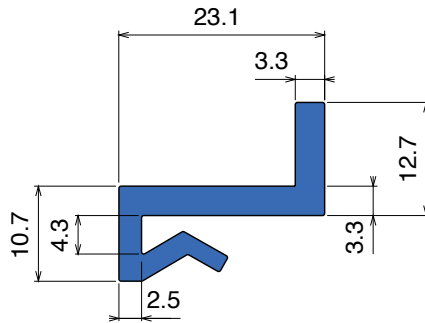

*Standard 3 or 6 meter covers and inserts are typically shipped by common carrier. Selected items can be coiled into cartons for more convenient shipping through UPS.

*Products stored in coils will have the tendency to retain a certain deformation when uncoiled, therefore consistency in the profile cross section over the full length of the coil cannot be guaranteed.

1020

Profilo "J" / J-Profile / J-Profil

Fit on 3 mm (1/8")

North America STANDARD

Article-Nr.	Material	Availability	Supply*
102005C	Blue	On request	3 m bars
102005	Blue	On request	6 m bars
102000BC	BluLub	On request	3 m bars
102000B	BluLub	On request	6 m bars
102003C	Ti-White	Stock item	3 m bars
102003	Ti-White	Stock item	6 m bars
102001C	Black	On request	3 m bars
102001	Black	On request	6 m bars
102002C	Green	On request	3 m bars
102002	Green	On request	6 m bars