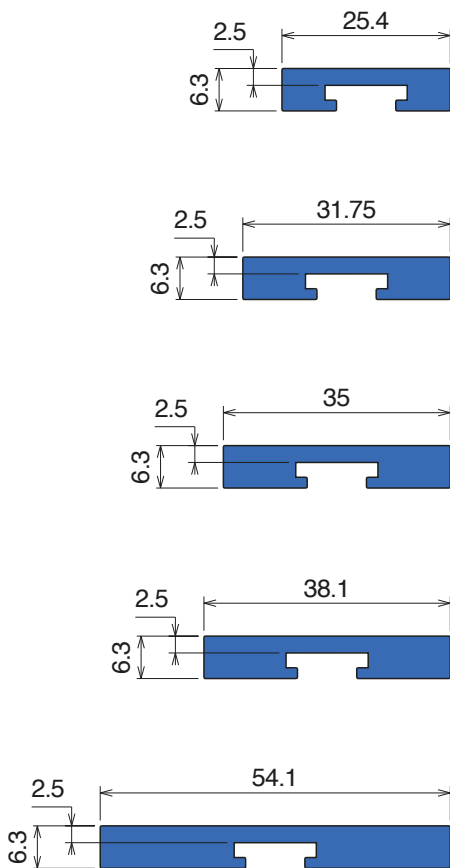

Article-Nr.	Material	A	Availability	Supply*
16303BLC	Blue	25,4	On request	3 m bars
16303BL	Blue	25,4	On request	6 m bars
16303BL-30	Blue	25,4	On request	30 m coils
16313BLC	Blue	31,75	On request	3 m bars
16313BL	Blue	31,75	On request	6 m bars
16313BL-30	Blue	31,75	On request	30 m coils
16323BLC	Blue	35	On request	3 m bars
16323BL	Blue	35	On request	6 m bars
16323BL-30	Blue	35	On request	30 m coils
16324BLC	Blue	38,1	On request	3 m bars
16324BL	Blue	38,1	On request	6 m bars
16324BL-30	Blue	38,1	On request	30 m coils
16325BLC	Blue	54,1	On request	3 m bars
16325BL	Blue	54,1	On request	6 m bars
16325BL-30	Blue	54,1	On request	30 m coils
16303BC	<i>BluLub</i>	25,4	Stock item	3 m bars
16303B	<i>BluLub</i>	25,4	On request	6 m bars
16303B-30	<i>BluLub</i>	25,4	Stock item	30 m coils
16313BC	<i>BluLub</i>	31,75	On request	3 m bars
16313B	<i>BluLub</i>	31,75	On request	6 m bars
16313B-30	<i>BluLub</i>	31,75	On request	30 m coils
16323BC	<i>BluLub</i>	35	On request	3 m bars
16323B	<i>BluLub</i>	35	On request	6 m bars
16323B-30	<i>BluLub</i>	35	On request	30 m coils
16324BC	<i>BluLub</i>	38,1	On request	3 m bars
16324B	<i>BluLub</i>	38,1	On request	6 m bars
16324B-30	<i>BluLub</i>	38,1	On request	30 m coils
16325BC	<i>BluLub</i>	54,1	On request	3 m bars
16325B	<i>BluLub</i>	54,1	On request	6 m bars
16325B-30	<i>BluLub</i>	54,1	On request	30 m coils
16303C	<i>Ti-White</i>	25,4	Stock item	3 m bars
16303	<i>Ti-White</i>	25,4	On request	6 m bars
16303-30	<i>Ti-White</i>	25,4	Stock item	30 m coils
16313C	<i>Ti-White</i>	31,75	Stock item	3 m bars
16313	<i>Ti-White</i>	31,75	On request	6 m bars
16313-30	<i>Ti-White</i>	31,75	On request	30 m coils
16323C	<i>Ti-White</i>	35	Stock item	3 m bars
16323	<i>Ti-White</i>	35	On request	6 m bars
16323-30	<i>Ti-White</i>	35	On request	30 m coils
16324C	<i>Ti-White</i>	38,1	Stock item	3 m bars
16324	<i>Ti-White</i>	38,1	Stock item	6 m bars
16324-30	<i>Ti-White</i>	38,1	On request	30 m coils
16325C	<i>Ti-White</i>	54,1	On request	3 m bars
16325	<i>Ti-White</i>	54,1	On request	6 m bars
16325-30	<i>Ti-White</i>	54,1	On request	30 m coils

Used with
Part 164/165
Pag 129