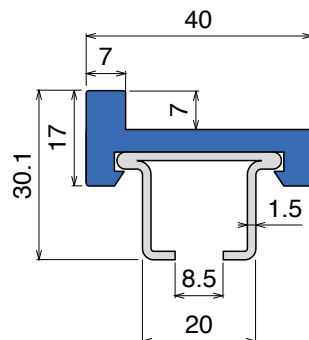

157

Profilo "U" assemblato clip-on / U-Profile assembled clip-on / U-Profil montiert clip-on

Article-Nr.	Material	Metal	Availability	Supply
15799BLC	Blue	AISI 304	On request	3 m bars
15799BC	<i>BluLub</i>	AISI 304	On request	3 m bars
15799WC	<i>Ti-White</i>	AISI 304	On request	3 m bars
15799NC	Black	AISI 304	On request	3 m bars
15799C	Green	AISI 304	On request	3 m bars

Assembled with
Accessories
Pag 173 >> 176