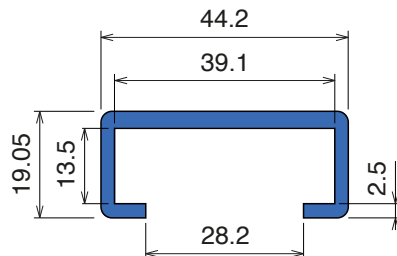

1044

Profilo "C" / C-Profile / C-Profil

Fit on 38.1 x 12.7 mm

North America STANDARD

Article-Nr.	Material	Availability	Supply*
104405C	Blue	On request	3 m bars
104405	Blue	On request	6 m bars
104400BC	<i>BluLub</i>	On request	3 m bars
104400B	<i>BluLub</i>	On request	6 m bars
104403C	<i>Ti-White</i>	Stock item	3 m bars
104403	<i>Ti-White</i>	On request	6 m bars