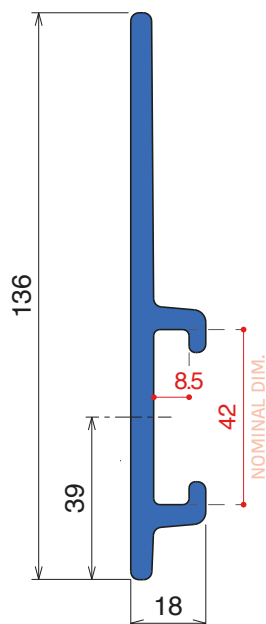

189

Guida laterale / Side guide / Seitenführung

Fit on 40 x 8 mm

Article-Nr.	Material	Availability	Supply
18912BLC	Blue	On request	3 m bars
18912BC	BluLub	Stock item	3 m bars
18916C	Grey	On request	3 m bars

Part 117

Pag 159

Option of application - M-Profile

Part 1055

Pag 159

Option of application - Guide