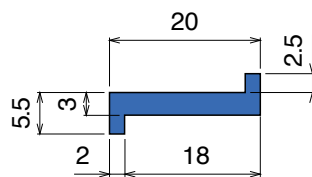

101 Profilo "Z" / Z-Profile / Z-Profil

Article-Nr.	Material	Availability	Supply*
10105	Blue	On request	60 m coils
10104	<i>BluLub</i>	On request	60 m coils
10103	<i>Ti-White</i>	On request	60 m coils
10101	Black	Stock item	60 m coils
10102	Green	Stock item	60 m coils