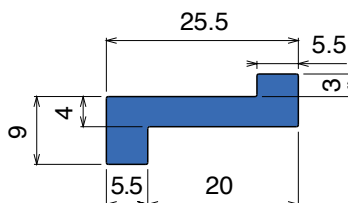

1074 Profilo "Z" / Z-Profile / Z-Profil

Article-Nr.	Material	Availability	Supply*
107405	Blue	On request	60 m coils
107404	<i>BluLub</i>	On request	60 m coils
107403	<i>Ti-White</i>	On request	60 m coils
107401	Black	Stock item	60 m coils