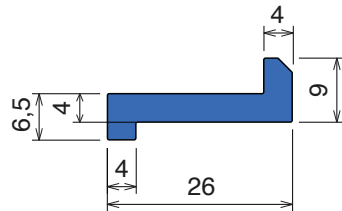

1118 Profilo "Z" / Z-Profile / Z-Profil

Article-Nr.	Material	Availability	Supply*
111803-60	Blue	On request	60 m coils
111800B-60	BluLub	On request	60 m coils
111801-60	Black	On request	60 m coils
111805-60	Green	On request	60 m coils