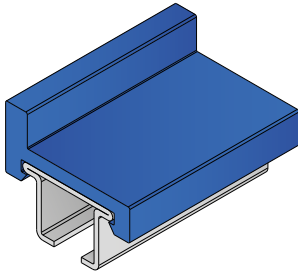

157

Profilo "U" assemblato clip-on / U-Profile assembled clip-on / U-Profil montiert clip-on

Article-Nr.	Material	Metal	Availability	Supply
15705C	Blue	AISI 304	On request	3 m bars
15705	Blue	AISI 304	On request	6 m bars
15700BC	<i>BluLub</i>	AISI 304	On request	3 m bars
15700B	<i>BluLub</i>	AISI 304	On request	6 m bars
15703C	<i>Ti-White</i>	AISI 304	On request	3 m bars
15703	<i>Ti-White</i>	AISI 304	On request	6 m bars
15704C	Black	AISI 304	On request	3 m bars
15704	Black	AISI 304	On request	6 m bars
15701C	Green	AISI 304	Stock item	3 m bars
15701	Green	AISI 304	On request	6 m bars

Article-Nr.	Material	Metal	Availability	Supply
15706C	Blue	AISI 430	On request	3 m bars
15706	Blue	AISI 430	On request	6 m bars
15706BC	<i>BluLub</i>	AISI 430	On request	3 m bars
15706B	<i>BluLub</i>	AISI 430	On request	6 m bars
15707C	<i>Ti-White</i>	AISI 430	On request	3 m bars
15707	<i>Ti-White</i>	AISI 430	On request	6 m bars
15708C	Black	AISI 430	On request	3 m bars
15708	Black	AISI 430	On request	6 m bars
15702C	Green	AISI 430	Stock item	3 m bars
15702	Green	AISI 430	On request	6 m bars

Assembled with
Accessories
Pag 173 >> 176