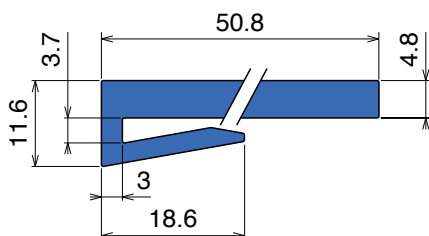

1030

Profilo "J" / J-Profile / J-Profil

Fit on 3 mm (1/8")

North America STANDARD

Article-Nr.	Material	Availability	Supply*
103005C	Blue	On request	3 m bars
103005	Blue	On request	6 m bars
103000BC	BluLub	On request	3 m bars
103000B	BluLub	On request	6 m bars
103003C	Ti-White	Stock item	3 m bars
103003	Ti-White	On request	6 m bars