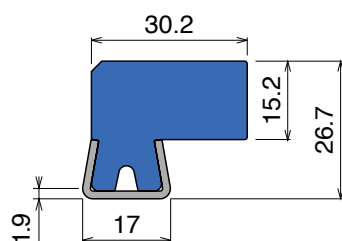

Article-Nr.	Material	Availability	Supply
18405C	Blue	On request	3 m bars
18400BC	<i>BluLub</i>	On request	3 m bars
18401C	<i>Ti-White</i>	On request	3 m bars

Stainless steel profile thickness: 1,9 mm