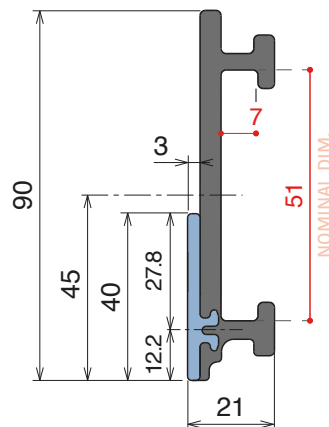

VERSION B - Label saver 4 cm

Base profile

Art-Nr.	Supply
107790	3 m bars

Label saver 2 cm

Art-Nr.	Supply
18987	30 m coils

Label saver 4 cm

Art-Nr.	Supply
18988	30 m coils

Single components

Guida laterale con salva etichetta / Side guide with lable saver / Seitenführung mit Etikettenschutz