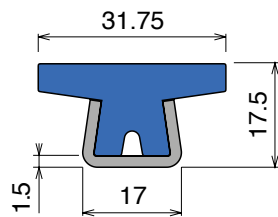

146 Guida conica / Guide rail / Konische Führung

Stainless steel profile thickness: 1,5 mm