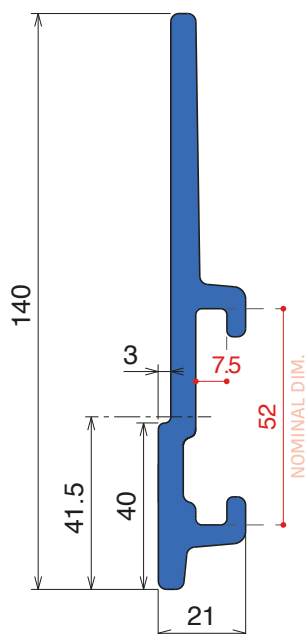

Guida laterale con salva etichetta

Side guide with lable saver / Seitenführung mit Etikettenschutz

Article-Nr.	Material	Availability	Supply
18901BLC	Blue	On request	3 m bars
18901BC	BluLub	Stock item	3 m bars
18905C	Grey	On request	3 m bars

Plate
50 x 6 mm

Option of application - Plate

Part 159
Pag 159

Option of application - Guide