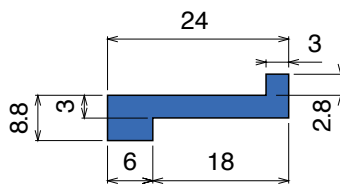

176 Profilo "Z" / Z-Profile / Z-Profil

Article-Nr.	Material	Availability	Supply*
17605	Blue	On request	60 m coils
17604	<i>BluLub</i>	On request	60 m coils
17603	<i>Ti-White</i>	On request	60 m coils
17601	Black	On request	60 m coils
17602	Green	Stock item	60 m coils