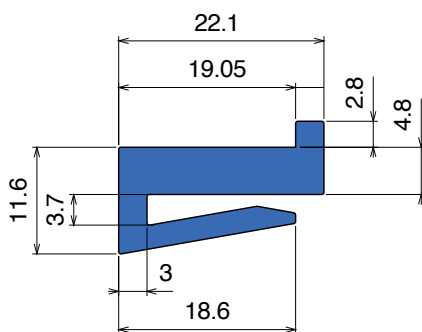

*Standard 3 or 6 meter covers and inserts are typically shipped by common carrier. Selected items can be coiled into cartons for more convenient shipping through UPS.

*Products stored in coils will have the tendency to retain a certain deformation when uncoiled, therefore consistency in the profile cross section over the full length of the coil cannot be guaranteed.

1015

Profilo "J" / J-Profile / J-Profil

Fit on 2,5 to 3,5 mm (1/8")

North America STANDARD

Article-Nr.	Material	Availability	Supply*
101505C	Blue	On request	3 m bars
101505	Blue	On request	6 m bars
101505-30	Blue	On request	30 m coils
101500BC	BluLub	On request	3 m bars
101500B	BluLub	On request	6 m bars
101500B-30	BluLub	On request	30 m coils
101503C	Ti-White	On request	3 m bars
101503	Ti-White	On request	6 m bars
101503-30	Ti-White	On request	30 m coils