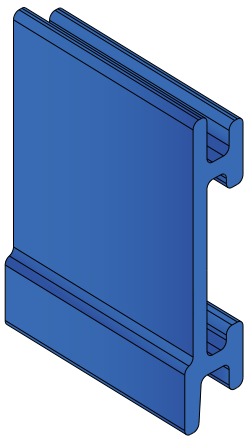

Guida laterale con salva etichetta

Side guide with lable saver / Seitenführung mit Etikettenschutz

Article-Nr.	Material	Availability	Supply
107725C	Blue	On request	3 m bars
107720BLC	BluLub	Stock item	3 m bars
107721C	Black	On request	3 m bars
107724C	Grey	On request	3 m bars
107721AC	AS	On request	3 m bars

Plate
50 x 6 mm

Valid also for
RS versions

Option of application - Plate

Part 159
Pag 159

Valid also for
RS versions

Part 3311
pag 208

Option of application - Guide

Easy Bendable

For the grooved version,
just add "-S" to the
related Article Nr.