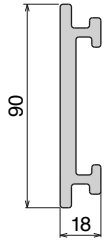

158 Fit on 50 x 6 mm

Pag 126

1102 Fit on 80 x 5 mm

Pag 126

1107 Fit on 90 x 12 mm

Pag 127

163 See dimension available
Used with Part. 164/165

Pag 127

Pag 137

1052 Fit on 38,1 x 50,8 mm

Pag 138

180 Fit on 30,5 x 46 mm

Pag 138

1108

Pag 138

Side guide rail USED WITH PLATE

Side guide rail USED WITH PLATE AND CLAMP

See product page for specific details and materials available.

135
Fit on mm
60 x 6

Pag 150

136
Fit on mm
60 x 6

Pag 150

1057
Fit on mm
50 x 6

Pag 151

1077 Label saver
Fit on mm
50 x 6

Pag 151

1077 RS
Fit on mm
50 x 6

Pag 152

1078 RS
Fit on mm
50 x 6

Pag 152

1057
Fit on mm
60 x 6

Pag 153