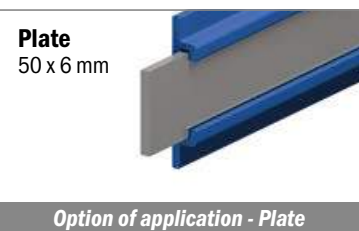

Article-Nr.	A	B	Material	Availability	Supply
19400BLC	90	45	Blue	On request	3 m bars
19403BLC	120	60	Blue	On request	3 m bars
19400BC	90	45	<i>BluLub</i>	Stock item	3 m bars
19403BC	120	60	<i>BluLub</i>	Stock item	3 m bars
19430C	90	45	<i>Ti-White</i>	On request	3 m bars
19433C	120	60	<i>Ti-White</i>	On request	3 m bars
19400C	90	45	Grey	On request	3 m bars
19403C	120	60	Grey	On request	3 m bars