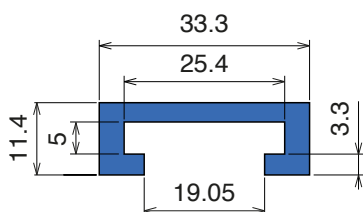

Used with T-bolt
Part 362 Pag 206
 and **BOLT M8**

1041 Profilo "C" / C-Profile / C-Profil

Fit on 25 x 5 mm

North America STANDARD

Article-Nr.	Material	Availability	Supply*
104105C	Blue	On request	3 m bars
104105	Blue	On request	6 m bars
104100BC	BluLub	On request	3 m bars
104100B	BluLub	On request	6 m bars
104103C	Ti-White	Stock item	3 m bars
104103	Ti-White	On request	6 m bars
104102C	Green	On request	3 m bars
104102	Green	On request	6 m bars