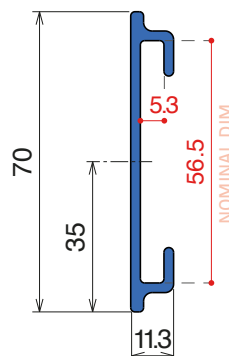

1064 Guida laterale / Side guide / Seitenführung

Fit on 55 x 4 mm