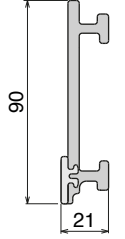

Pag 152

1078 RS
Fit on mm
50 x 6