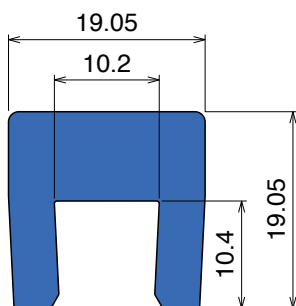

1013 Copri profilo / Bar cap / Abdeckprofil

Fit on 10 mm (3/8")

Article-Nr.	Material	Availability	Supply
101305C	Blue	On request	3 m bars
101305	Blue	On request	6 m bars
101300BC	BluLub	On request	3 m bars
101300B	BluLub	On request	6 m bars
101303C	Ti-White	On request	3 m bars
101303	Ti-White	On request	6 m bars