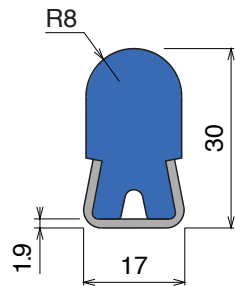

Article-Nr.	Material	Availability	Supply
106705C	Blue	On request	3 m bars
106700BC	<i>BluLub</i>	On request	3 m bars
106701C	<i>Ti-White</i>	On request	3 m bars

Stainless steel profile thickness: 1,9 mm