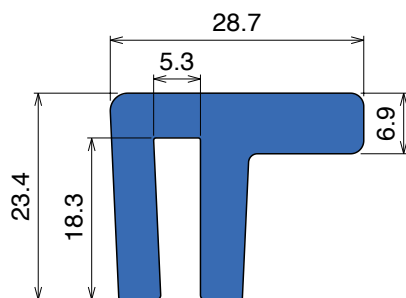

1008 Copri profilo / Bar cap / Abdeckprofil

Fit on 5 mm (3/16")

Article-Nr.	Material	Availability	Supply*
100805C	Blue	On request	3 m bars
100805	Blue	On request	6 m bars
100803BC	BluLub	Stock item	3 m bars
100803B	BluLub	On request	6 m bars
100803C	Ti-White	Stock item	3 m bars
100803	Ti-White	Stock item	6 m bars