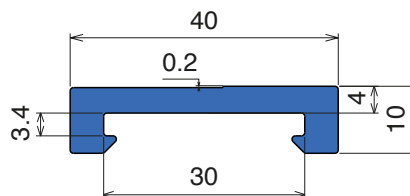

1113 Profilo "U" / U-Profile staggered version / U-Profil

Article-Nr.	Material	Availability	Supply*
111305C	Blue	On request	3 m bars
111305	Blue	On request	6 m bars
111305-30	Blue	On request	30 m coils
111300BC	<i>BluLub</i>	On request	3 m bars
111300B	<i>BluLub</i>	On request	6 m bars
111300B-30	<i>BluLub</i>	On request	30 m coils
111303C	<i>Ti-White</i>	On request	3 m bars
111303	<i>Ti-White</i>	On request	6 m bars
111303-30	<i>Ti-White</i>	On request	30 m coils
111301C	Black	On request	3 m bars
111301	Black	On request	6 m bars
111301-30	Black	On request	30 m coils
111302C	Green	On request	3 m bars
111302	Green	On request	6 m bars
111302-30	Green	On request	30 m coils