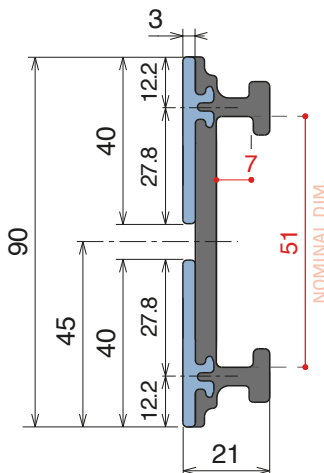

VERSION B - Label saver 4 cm

Article-Nr.	Version	Material	Availability	Supply
107822	A	Black+ BluLub	On request	3 m bars
107823	B	Black+ BluLub	On request	3 m bars

Base profile

Art-Nr.	Supply
107890	3 m bars

Label saver 2 cm

Art-Nr.	Supply
18987	30 m coils

Label saver 4 cm

Art-Nr.	Supply
18988	30 m coils

Label saver 2 cm and 4 cm can also be combined together to obtain different version.

Single components

Easy Bendable

For the grooved version, just add "S" to the related Article Nr.