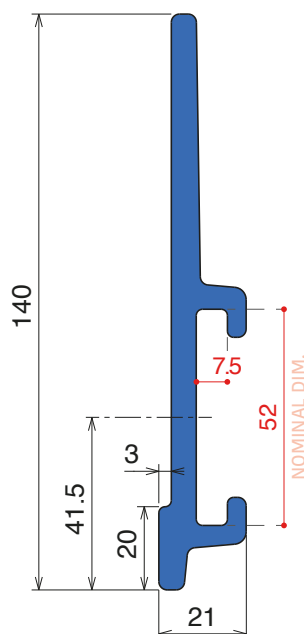

Guida laterale con salva etichetta Side guide with lable saver / Seitenführung mit Etikettenschutz