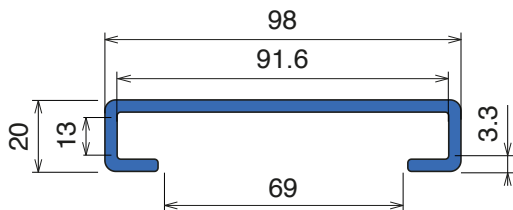

*Standard 3 or 6 meter covers and inserts are typically shipped by common carrier. Selected items can be coiled into cartons for more convenient shipping through UPS.

*Products stored in coils will have the tendency to retain a certain deformation when uncoiled, therefore consistency in the profile cross section over the full length of the coil cannot be guaranteed.

1107 Profilo "C" / C-Profile / C-Profil

Fit on 90 x 12 mm

Article-Nr.	Material	Availability	Supply*
110705C	Blue	On request	3 m bars
110700BC	<i>BluLub</i>	On request	3 m bars
110703C	<i>Ti-White</i>	On request	3 m bars
110701C	Black	On request	3 m bars