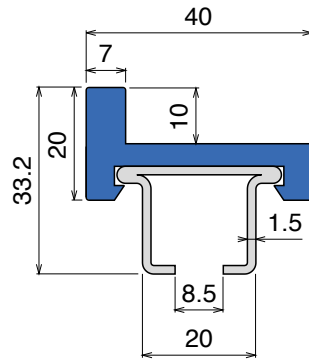

157

Profilo "U" assemblato clip-on / U-Profile assembled clip-on / U-Profil montiert clip-on

Article-Nr.	Material	Metal	Availability	Supply
15705C	Blue	AISI 304	On request	3 m bars
15705	Blue	AISI 304	On request	6 m bars
15700BC	<i>BluLub</i>	AISI 304	On request	3 m bars
15700B	<i>BluLub</i>	AISI 304	On request	6 m bars
15703C	<i>Ti-White</i>	AISI 304	On request	3 m bars
15703	<i>Ti-White</i>	AISI 304	On request	6 m bars
15704C	Black	AISI 304	On request	3 m bars
15704	Black	AISI 304	On request	6 m bars
15701C	Green	AISI 304	Stock item	3 m bars
15701	Green	AISI 304	On request	6 m bars

Article-Nr.	Material	Metal	Availability	Supply
15706C	Blue	AISI 430	On request	3 m bars
15706	Blue	AISI 430	On request	6 m bars
15706BC	<i>BluLub</i>	AISI 430	On request	3 m bars
15706B	<i>BluLub</i>	AISI 430	On request	6 m bars
15707C	<i>Ti-White</i>	AISI 430	On request	3 m bars
15707	<i>Ti-White</i>	AISI 430	On request	6 m bars
15708C	Black	AISI 430	On request	3 m bars
15708	Black	AISI 430	On request	6 m bars
15702C	Green	AISI 430	Stock item	3 m bars
15702	Green	AISI 430	On request	6 m bars

Assembled with
Accessories
Pag 173 >> 176