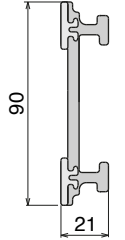

158 Fit on 50 x 6 mm

Pag 126

1102 Fit on 80 x 5 mm

Pag 126

1107 Fit on 90 x 12 mm

Pag 127

163 See dimension available
Used with Part. 164/165

Pag 127

Pag 137

1052 Fit on 38,1 x 50,8 mm

Pag 138

180 Fit on 30,5 x 46 mm

Pag 138

1108

Pag 138

Side guide rail USED WITH PLATE

Side guide rail USED WITH PLATE AND CLAMP

See product page for specific details and materials available.

135
Fit on mm
60 x 6

Pag 150

136
Fit on mm
60 x 6

Pag 150

1057
Fit on mm
50 x 6

Pag 151

1077 Label saver
Fit on mm
60 x 6

Pag 153

1077 RS
Fit on mm
60 x 6

Pag 154

1078 RS
Fit on mm
60 x 6

Pag 154

193
Fit on mm
60 x 5

Pag 155