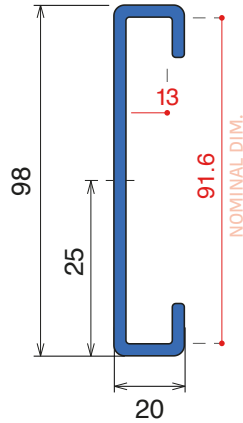

Plate
50 x 6 mm

Option of application - Plate

Part 159
Pag 159

Option of application - Guide

1107 Side guide

Fit on 90 x 12 mm

Article-Nr.	Material	Availability	*Supply
110705C	Blue	On request	3 m bars
110700BC	BluLub	On request	3 m bars
110703C	Ti-White	On request	3 m bars
110701C	Black	On request	3 m bars