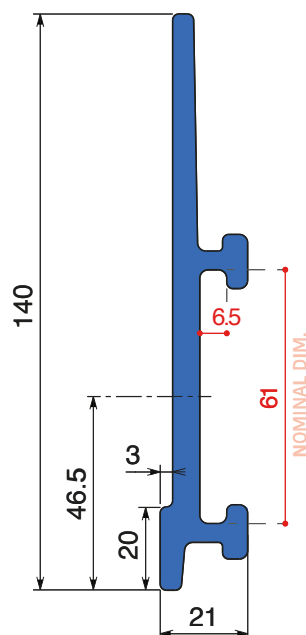

Guida laterale con salva etichetta

Side guide with lable saver / Seitenführung mit Etikettenschutz

Article-Nr.	Material	Availability	Supply
18985C	Blue	On request	3 m bars
18980BC	BluLub	Stock item	3 m bars
18984C	Grey	On request	3 m bars

Part 1088
Pag 159

Part 3311
pag 208

Option of application - Guide

Easy Bendable

For the grooved version, just add "-S" to the related Article Nr.