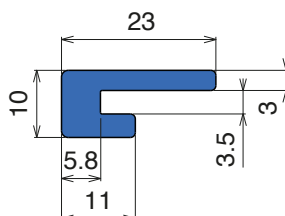

1112

Profilo "J" / J-Profile / J-Profil

Fit on 3 mm (1/8")

Article-Nr.	Material	Availability	Supply*
111205C	Blue	On request	3 m bars
111205	Blue	On request	6 m bars
111200BC	BluLub	On request	3 m bars
111200B	BluLub	On request	6 m bars
111203C	Ti-White	On request	3 m bars
111203	Ti-White	On request	6 m bars
111202C	Green	On request	3 m bars
111202	Green	On request	6 m bars