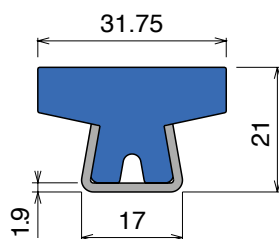

Stainless steel profile thickness: 1,9 mm