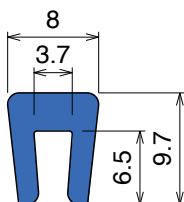

1003 Copri profilo / Bar cap / Abdeckprofil

Fit on 3 mm (1/8")

Article-Nr.	Material	Availability	Supply*
100305-30	Blue	On request	30 m coils
100300B-30	<i>BluLub</i>	Stock item	30 m coils
100303-30	<i>Ti-White</i>	Stock item	30 m coils