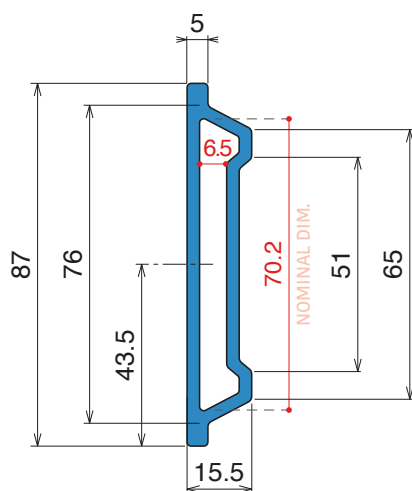

136 Guida laterale / Side guide / Seitenführung

Fit on 60 x 6 mm

Article-Nr.	Material	Availability	Supply
13602C	Blue RAL 5012	Stock item	3 m bars
13602	Blue RAL 5012	Stock item	6 m bars
13601C	Black	Stock item	3 m bars
13601	Black	On request	6 m bars