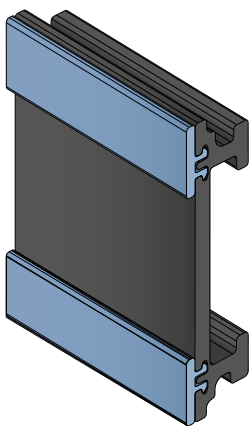

VERSION A - Label saver 2 cm