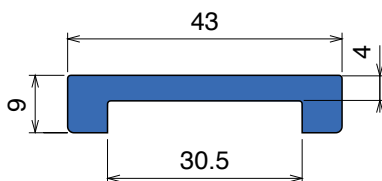

177 Profilo "U" / U-Profile / U-Profil

Article-Nr.	Material	Availability	Supply*
17705C	Blue	On request	3 m bars
17705	Blue	On request	6 m bars
17705-30	Blue	On request	30 m coils
17701BC	BluLub	Stock item	3 m bars
17701B	BluLub	On request	6 m bars
17701B-30	BluLub	On request	30 m coils
17703C	Ti-White	On request	3 m bars
17703	Ti-White	On request	6 m bars
17703-30	Ti-White	On request	30 m coils
17701C	Black	Stock item	3 m bars
17701	Black	Stock item	6 m bars
17701-30	Black	On request	30 m coils
17702C	Green	Stock item	3 m bars
17702	Green	On request	6 m bars
17702-30	Green	On request	30 m coils