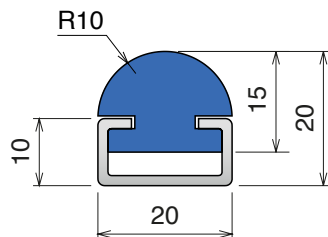

134 Guida laterale / Side guide rail / Seitenführungen

Metal profile: Stainless steel AISI 304

Article-Nr.	Material	Availability	Supply*
13405C	Blue	On request	3 m bars
13405	Blue	On request	6 m bars
13400BC	BluLub	On request	3 m bars
13400B	BluLub	On request	6 m bars
13403C	Ti-White	On request	3 m bars
13403	Ti-White	On request	6 m bars
13401C	Green	Stock item	3 m bars
13401	Green	On request	6 m bars

Only plastic profile

Article-Nr.	Material	Availability	Supply*
13455C	Blue	On request	30 m coils
13450BC	BluLub	On request	30 m coils
13453C	Ti-White	On request	30 m coils
13451C	Green	On request	30 m coils