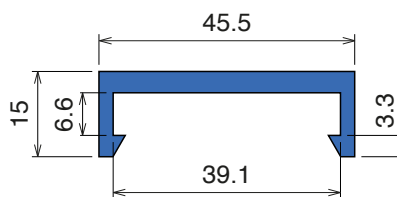

1053

Profilo "C" / C-Profile / C-Profil

Fit on 38.1 x 6.35 mm

North America STANDARD

Article-Nr.	Material	Availability	Supply*
105305C	Blue	On request	3 m bars
105305	Blue	On request	6 m bars
105300BC	<i>BluLub</i>	On request	3 m bars
105300B	<i>BluLub</i>	On request	6 m bars
105303C	<i>Ti-White</i>	Stock item	3 m bars
105303	<i>Ti-White</i>	On request	6 m bars