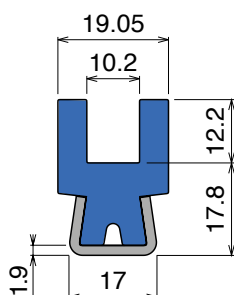

1087 Guida conica / Guide rail / Konische Führung

Stainless steel profile thickness: 1,9 mm

Article-Nr.	Material	Availability	Supply
108765	Blue	On request	3 m bars
108763	BluLub	On request	3 m bars
108764	Ti-White	On request	3 m bars