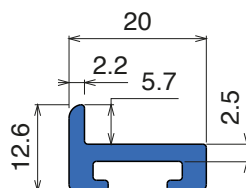

1092 Profilo "C" / C-Profile / C-Profil