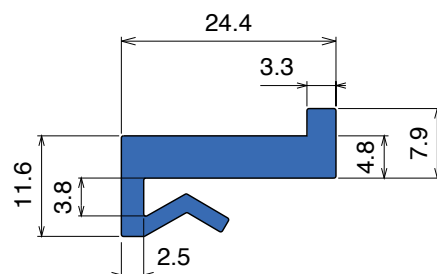

1019

Profilo "J" / J-Profile / J-Profil

Fit on 3 mm (1/8")

North America STANDARD

Article-Nr.	Material	Availability	Supply*
101905C	Blue	On request	3 m bars
101905	Blue	On request	6 m bars
101905-30	Blue	On request	30 m coils
101900BC	BluLub	On request	3 m bars
101900B	BluLub	On request	6 m bars
101900B-30	BluLub	On request	30 m coils
101903C	Ti-White	Stock item	3 m bars
101903	Ti-White	On request	6 m bars
101903-30	Ti-White	On request	30 m coils