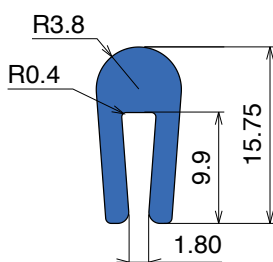

1109 Copri profilo / Bar cap / Abdeckprofil

Fit on 3 mm (1/8")

Article-Nr.	Material	Availability	Supply*
110905-30	Blue	On request	30 m coils
110900B-30	<i>BluLub</i>	On request	30 m coils
110903-30	<i>Ti-White</i>	On request	30 m coils