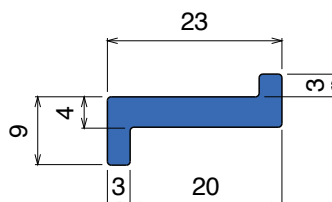

102 Profilo "Z" / Z-Profile / Z-Profil

Article-Nr.	Material	Availability	Supply*
10205	Blue	On request	60 m coils
10202B	<i>BluLub</i>	Stock item	60 m coils
10203	<i>Ti-White</i>	On request	60 m coils
10201	Black	Stock item	60 m coils
10202	Green	Stock item	60 m coils
10201A	AS	Stock item	60 m coils