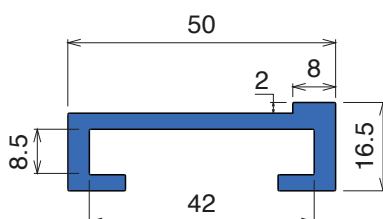

Article-Nr.	Material	Availability	Supply*
13725C	Blue	On request	3 m bars
13725	Blue	On request	6 m bars
13720BC	<i>BluLub</i>	On request	3 m bars
13720B	<i>BluLub</i>	On request	6 m bars
13720C	<i>Ti-White</i>	On request	3 m bars
13720	<i>Ti-White</i>	On request	6 m bars