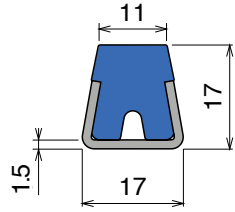

Materiale / Material / Materialien:
Profilo metallico: Acciaio inox AISI 304
Metal profile: Stainless steel AISI 304
Metallprofil: Edelstahl AISI 304

121 Guida conica / Guide rail / Konische Führung

Stainless steel profile thickness: 1,5 mm