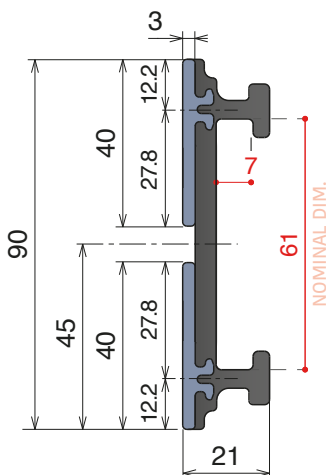

VERSION B - Label saver 4 cm

Article-Nr.	Version	Material	Availability	Supply
107800	A	Black+ BluLub	On request	3 m bars
107801	B	Black+ BluLub	On request	3 m bars

Base profile

Art-Nr.	Supply
107891	3 m bars

Label saver 2 cm

Art-Nr.	Supply
18987	30 m coils

Label saver 4 cm

Art-Nr.	Supply
18988	30 m coils

Label saver 2 cm and 4 cm can also be combined together to obtain different version.

Single components

Easy Bendable

For the grooved version, just add "S" to the related Article Nr.