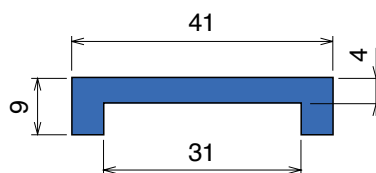

111 Profilo "U" / U-Profile / U-Profil

Coils available

Article-Nr.	Material	Availability	Supply*
11105C	Blue	On request	3 m bars
11105	Blue	On request	6 m bars
11105-30	Blue	On request	30 m coils
11101BC	<i>BluLub</i>	Stock item	3 m bars
11101B	<i>BluLub</i>	On request	6 m bars
11101B-30	<i>BluLub</i>	On request	30 m coils
11103C	<i>Ti-White</i>	On request	3 m bars
11103	<i>Ti-White</i>	On request	6 m bars
11103-30	<i>Ti-White</i>	On request	30 m coils
11101C	Black	Stock item	3 m bars
11101	Black	Stock item	6 m bars
11101-30	Black	Stock item	30 m coils
11102C	Green	Stock item	3 m bars
11102	Green	Stock item	6 m bars
11102-30	Green	On request	30 m coils