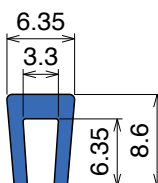

1002 Copri profilo / Bar cap / Abdeckprofil

Fit on 3 mm (1/8")

Article-Nr.	Material	Availability	Supply*
100205-30	Blue	On request	30 m coils
100200B-30	<i>BluLub</i>	Stock item	30 m coils
100203-30	<i>Ti-White</i>	Stock item	30 m coils