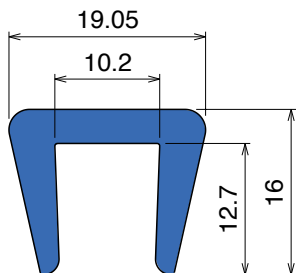

*Standard 3 or 6 meter covers and inserts are typically shipped by common carrier. Selected items can be coiled into cartons for more convenient shipping through UPS.

*Products stored in coils will have the tendency to retain a certain deformation when uncoiled, therefore consistency in the profile cross section over the full length of the coil cannot be guaranteed.

1011 Copri profilo / Bar cap / Abdeckprofil

Fit on 10 mm (3/8")

Article-Nr.	Material	Availability	Supply
101105-30	Blue	On request	30 m coils
101100B-30	BluLub	On request	30 m coils
101103-30	Ti-White	On request	30 m coils