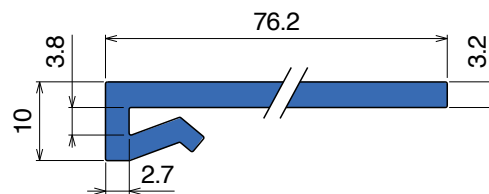

1033

Profilo "J" / J-Profile / J-Profil

Fit on 3 mm (1/8")

North America STANDARD

Article-Nr.	Material	Availability	Supply*
103305C	Blue	On request	3 m bars
103305	Blue	On request	6 m bars
103300BC	<i>BluLub</i>	Stock item	3 m bars
103300B	<i>BluLub</i>	On request	6 m bars
103303C	<i>Ti-White</i>	Stock item	3 m bars
103303	<i>Ti-White</i>	On request	6 m bars