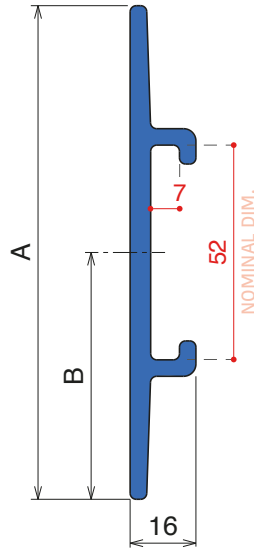

158 Guida laterale / Side guide / Seitenführung

Fit on 50 x 6 mm