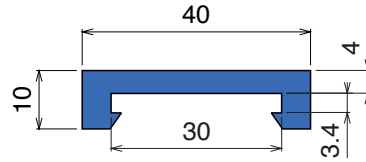

*Standard 3 or 6 meter covers and inserts are typically shipped by common carrier. Selected items can be coiled into cartons for more convenient shipping through UPS.

*Products stored in coils will have the tendency to retain a certain deformation when uncoiled, therefore consistency in the profile cross section over the full length of the coil cannot be guaranteed.

109 Profilo "U" / U-Profile / U-Profil

Article-Nr.	Material	Availability	Supply*
10905C	Blue	On request	3 m bars
10905	Blue	On request	6 m bars
10905-30	Blue	On request	30 m coils
10901BC	<i>BluLub</i>	Stock item	3 m bars
10901B	<i>BluLub</i>	On request	6 m bars
10901B-30	<i>BluLub</i>	On request	30 m coils
10903C	<i>Ti-White</i>	Stock item	3 m bars
10903	<i>Ti-White</i>	Stock item	6 m bars
10903-30	<i>Ti-White</i>	On request	30 m coils
10901C	Black	Stock item	3 m bars
10901	Black	Stock item	6 m bars
10901-30	Black	Stock item	30 m coils
10902C	Green	Stock item	3 m bars
10902	Green	Stock item	6 m bars
10902-30	Green	On request	30 m coils
10901AC	AS	Stock item	3 m bars
10901A	AS	Stock item	6 m bars