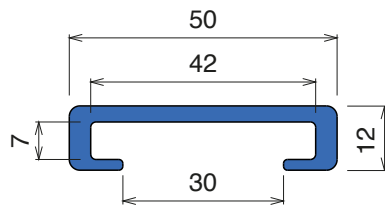

1101

Profilo "C" / C-Profile / C-Profil

Fit on 40 x 6 mm

Article-Nr.	Material	Availability	Supply*
110105C	Blue	On request	3 m bars
110105	Blue	On request	6 m bars
110100BC	<i>BluLub</i>	On request	3 m bars
110100B	<i>BluLub</i>	On request	6 m bars
110103C	<i>Ti-White</i>	On request	3 m bars
110103	<i>Ti-White</i>	On request	6 m bars