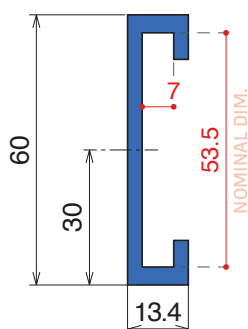

158 Guida laterale / Side guide / Seitenführung

Fit on 50 x 6 mm