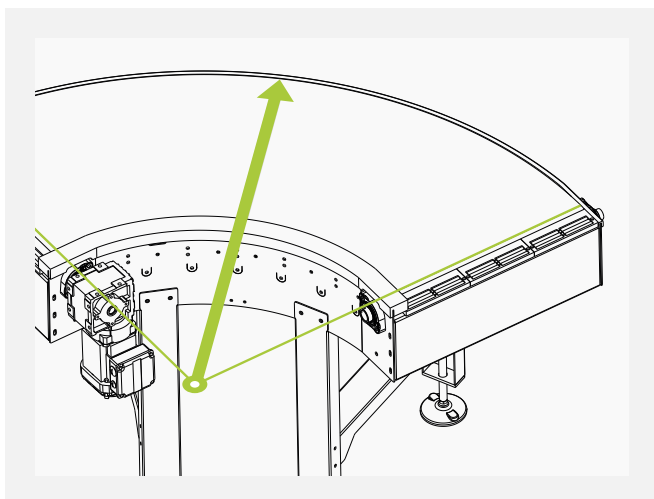

1 | Identify correct curve radius angle