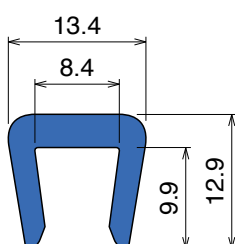

1086 Copri profilo / Bar cap / Abdeckprofil

Fit on 8 mm (5/16")

Article-Nr.	Material	Availability	Supply*
108605-30	Blue	On request	30 m coils
108600B-30	BluLub	On request	30 m coils
108603-30	Ti-White	On request	30 m coils