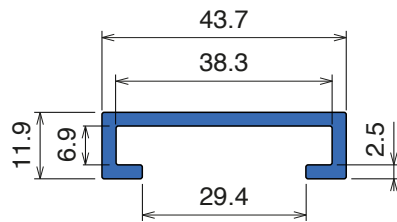

1082

Profilo "C" / C-Profile / C-Profil

Fit on 38.1 x 6.35 mm

Article-Nr.	Material	Availability	Supply*
108205C	Blue	On request	3 m bars
108205	Blue	On request	6 m bars
108200BC	<i>BluLub</i>	On request	3 m bars
108200B	<i>BluLub</i>	On request	6 m bars
108203C	<i>Ti-White</i>	On request	3 m bars
108203	<i>Ti-White</i>	On request	6 m bars