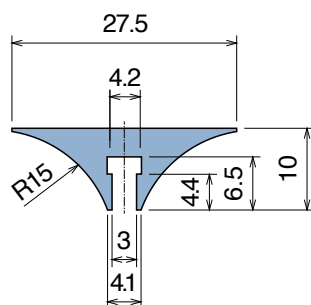

199 Piastra di trasferimento / Transfer plate / Überschubprofil

Fit on 3 mm

Article-Nr.	Material	Availability	Supply*
19960B	BluLub	Stock item	1,5 m bars
19960	Black	Stock item	1,5 m bars