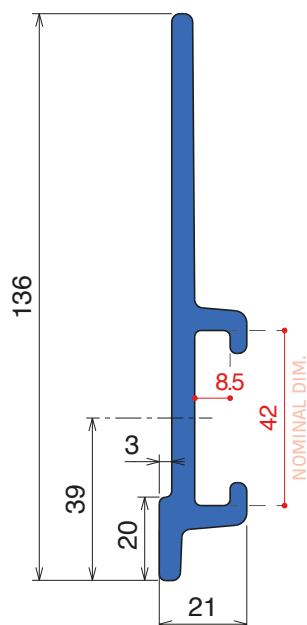

Guida laterale con salva etichetta

Side guide with label saver / Seitenführung mit Etikettenschutz

Article-Nr.	Material	Availability	Supply
18910BLC	Blue	On request	3 m bars
18910BC	BluLub	Stock item	3 m bars
18914C	Grey	Stock item	3 m bars

Part 117

Pag 159

Option of application - M-Profile

Part 1055

Pag 159

Option of application - Guide

Easy Bendable

For the grooved version, just add "-S" to the related Article Nr.