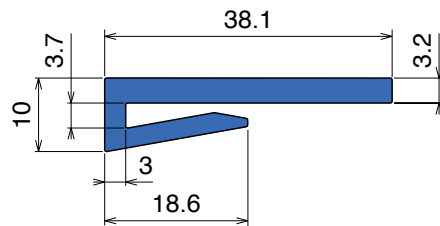

1025

Profilo "J" / J-Profile / J-Profil

Fit on 3 mm (1/8")

North America STANDARD

Article-Nr.	Material	Availability	Supply*
102505C	Blue	On request	3 m bars
102505	Blue	On request	6 m bars
102505-30	Blue	On request	30 m coils
102500BC	BluLub	On request	3 m bars
102500B	BluLub	On request	6 m bars
102500B-30	BluLub	On request	30 m coils
102503C	Ti-White	Stock item	3 m bars
102503	Ti-White	On request	6 m bars
102503-30	Ti-White	Stock item	30 m coils
102501C	Black	On request	3 m bars
102501	Black	On request	6 m bars
102501-30	Black	On request	30 m coils
102502C	Green	On request	3 m bars
102502	Green	On request	6 m bars
102502-30	Green	On request	30 m coils