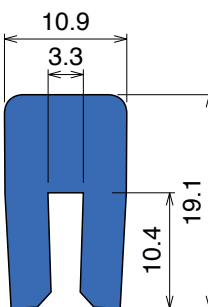

1084 Copri profilo / Bar cap / Abdeckprofil

Fit on 3 mm (1/8")

Article-Nr.	Material	Availability	Supply*
108405C	Blue	On request	3 m bars
108405	Blue	On request	6 m bars
108405-30	Blue	On request	30 m coils
108400BC	BluLub	On request	3 m bars
108400B	BluLub	On request	6 m bars
108400B-30	BluLub	On request	30 m coils
108403C	Ti-White	On request	3 m bars
108403	Ti-White	On request	6 m bars
108403-30	Ti-White	On request	30 m coils