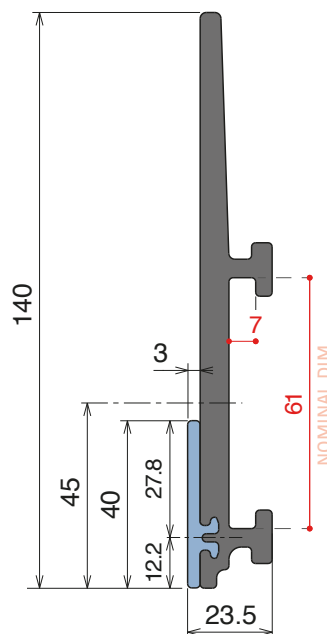

VERSION B - Label saver 4 cm

Base profile

Art-Nr.	Supply
18990	3 m bars

Label saver 2 cm

Art-Nr.	Supply
18987	30 m coils

Label saver 4 cm

Art-Nr.	Supply
18988	30 m coils

Single components

Easy Bendable

For the grooved version, just add "-S" to the related Article Nr.