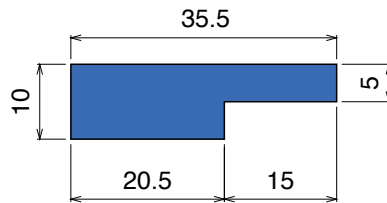

174 Profilo "L" / L-Profile / L-Profil

Article-Nr.	Material	Availability	Supply*
17405C	Blue	On request	3 m bars
17405	Blue	On request	6 m bars
17404C	<i>BluLub</i>	On request	3 m bars
17404	<i>BluLub</i>	On request	6 m bars
17403C	<i>Ti-White</i>	On request	3 m bars
17403	<i>Ti-White</i>	On request	6 m bars
17401C	Black	Stock item	3 m bars
17401	Black	On request	6 m bars
17402C	Green	Stock item	3 m bars
17402	Green	On request	6 m bars