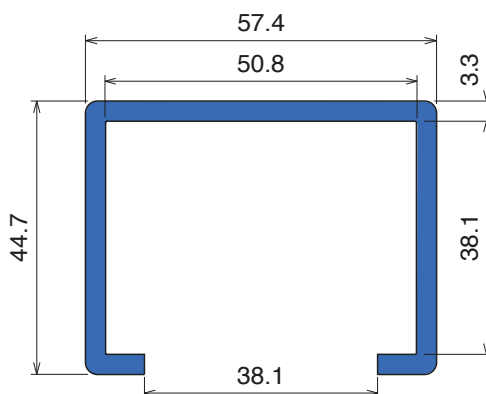

1052 Copri profilo / Bar cover / Abdeckprofil

Fit on 38.1 x 50.8 mm (1-1/2"x2")

Article-Nr.	Material	Availability	Supply
105205C	Blue	On request	3 m bars
105205	Blue	On request	6 m bars
105200BC	BluLub	On request	3 m bars
105200B	BluLub	On request	6 m bars
105203C	Ti-White	Stock item	3 m bars
105203	Ti-White	On request	6 m bars