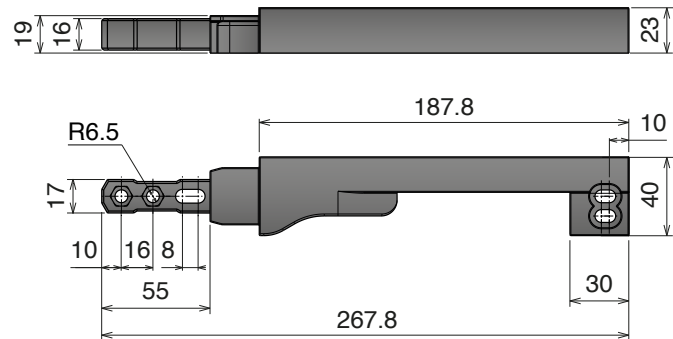

Article-Nr.	Colour	Availability
11652	Black	On request