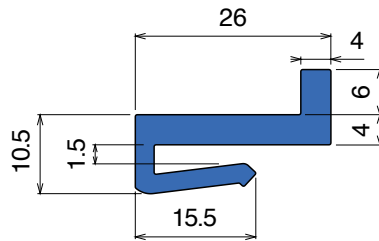

179 Profilo "J" / J-Profile / J-Profil

Fit on 2,5 to 3,5 mm

Article-Nr.	Material	Availability	Supply*
17901BC	Blue	On request	3 m bars
17901B	Blue	On request	6 m bars
17901B-60	Blue	On request	60 m coils
17902BC	BluLub	On request	3 m bars
17902B	BluLub	On request	6 m bars
17902B-60	BluLub	Stock item	60 m coils
17902WC	Ti-White	On request	3 m bars
17902W	Ti-White	On request	6 m bars
17902W-60	Ti-White	On request	60 m coils
17901C	Black	Stock item	3 m bars
17901	Black	On request	6 m bars
17902C	Green	Stock item	3 m bars
17902	Green	On request	6 m bars
17902-60	Green	Stock item	60 m coils