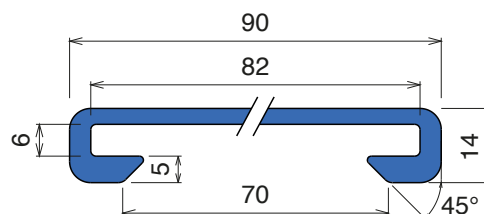

1102

Profilo "C" / C-Profile / C-Profil

Fit on 80 x 5 mm

Article-Nr.	Material	Availability	Supply*
110205C	Blue	On request	3 m bars
110205	Blue	On request	6 m bars
110200BC	BluLub	On request	3 m bars
110200B	BluLub	On request	6 m bars
110203C	Ti-White	On request	3 m bars
110203	Ti-White	On request	6 m bars