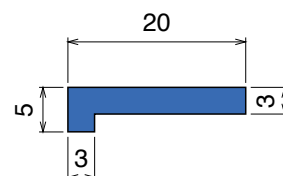

150 Profilo "L" / L-Profile / L-Profil

Article-Nr.	Material	Availability	Supply*
15005	Blue	On request	60 m coils
15004	<i>BluLub</i>	On request	60 m coils
15003	<i>Ti-White</i>	On request	60 m coils
15001	Black	Stock item	60 m coils
15002	Green	Stock item	60 m coils