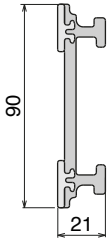

158 Fit on 50 x 6 mm

Pag 126

1102 Fit on 80 x 5 mm

Pag 126

1107 Fit on 90 x 12 mm

Pag 127

163 See dimension available
Used with Part. 164/165

Pag 127

Pag 137

1052 Fit on 38,1 x 50,8 mm

Pag 138

180 Fit on 30,5 x 46 mm

Pag 138

1108

Pag 138

Side guide rail USED WITH PLATE

Side guide rail USED WITH PLATE AND CLAMP

See product page for specific details and materials available.

135
Fit on mm
60 x 6

Pag 150

136
Fit on mm
60 x 6

Pag 150

1057
Fit on mm
50 x 6

Pag 151

1077 Label saver
Fit on mm
50 x 6

Pag 151

1077 RS
Fit on mm
50 x 6

Pag 152

1078 RS
Fit on mm
50 x 6

Pag 152

1057
Fit on mm
60 x 6

Pag 153