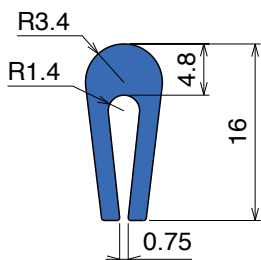

1001 Copri profilo / Bar cap / Abdeckprofil

Fit on 1.5 mm (1/16")

Article-Nr.	Material	Availability	Supply*
100105-30	Blue	On request	30 m coils
100103B-30	<i>BluLub</i>	Stock item	30 m coils
100103-30	<i>Ti-White</i>	Stock item	30 m coils