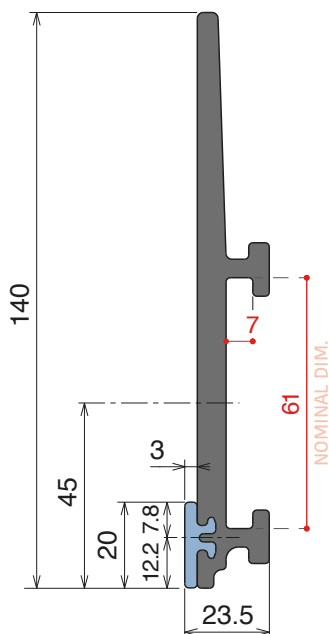

VERSION A - Label saver 2 cm