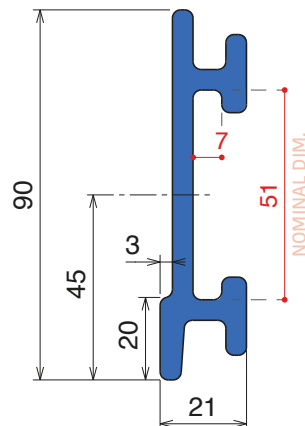

Guida laterale con salva etichetta

Side guide with lable saver / Seitenführung mit Etikettenschutz

Article-Nr.	Material	Availability	Supply
107725C	Blue	On request	3 m bars
107720BLC	BluLub	Stock item	3 m bars
107721C	Black	On request	3 m bars
107724C	Grey	On request	3 m bars
107721AC	AS	On request	3 m bars

Plate
50 x 6 mm

Valid also for
RS versions

Option of application - Plate

Part 159
Pag 159

Valid also for
RS versions

Part 3311
pag 208

Option of application - Guide

Easy Bendable

For the grooved version,
just add "-S" to the
related Article Nr.