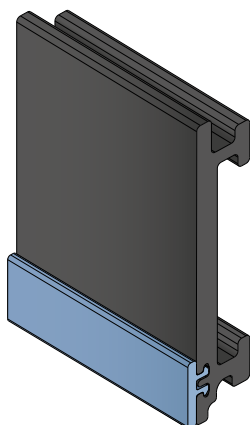

Fit on 60 x 6 mm

Article-Nr.	Version	Material	Availability	Supply
107700	A	Black+ BluLub	On request	3 m bars
107701	B	Black+ BluLub	On request	3 m bars

VERSION A - Label saver 2 cm

VERSION B - Label saver 4 cm