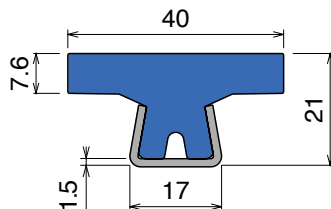

124

Guida conica / Guide rail / Konische Führung

Stainless steel profile thickness: 1,5 mm