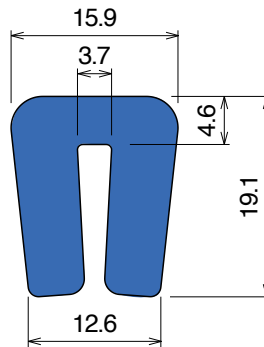

1085 Copri profilo / Bar cap / Abdeckprofil

Fit on 3 mm (1/8")

Article-Nr.	Material	Availability	Supply*
108505C	Blue	On request	3 m bars
108505	Blue	On request	6 m bars
108505-30	Blue	On request	30 m coils
108500BC	BluLub	On request	3 m bars
108500B	BluLub	On request	6 m bars
108500B-30	BluLub	On request	30 m coils
108503C	Ti-White	On request	3 m bars
108503	Ti-White	On request	6 m bars
108503-30	Ti-White	On request	30 m coils