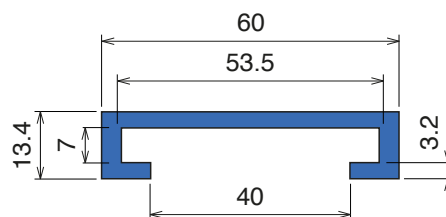

158

Profilo "C" / C-Profile / C-Profil

Fit on 50 x 6 mm

North America STANDARD

Article-Nr.	Material	Availability	Supply*
15894BLC	Blue	On request	3 m bars
15800BC	BluLub	Stock item	3 m bars
15894C	Ti-White	On request	3 m bars
15898C	Black	Stock item	3 m bars
15897C	Green	Stock item	3 m bars
15800C	Grey	Stock item	3 m bars