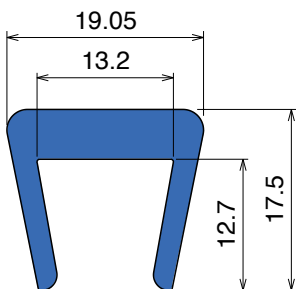

1012 Copri profilo / Bar cap / Abdeckprofil

Fit on 12/13 mm (1/2")

Article-Nr.	Material	Availability	Supply
101205-30	Blue	On request	30 m coils
101200B-30	BluLub	On request	30 m coils
101203-30	Ti-White	Stock item	30 m coils