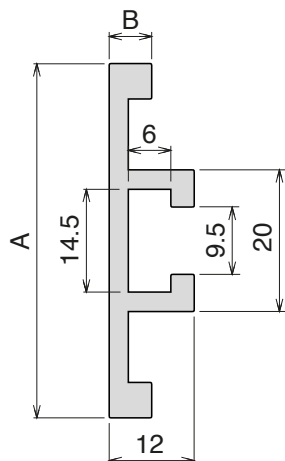

159-1088-1089

Profilo in Alluminio / Aluminum Profile / Aluminium Profil