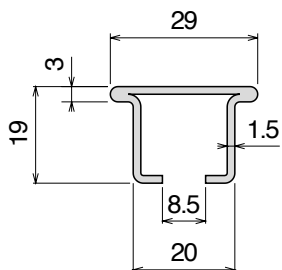

112 Profilo in Acciaio inox / Stainless steel profile / Edelstahl-Profil

Article-Nr.	Material	Availability	Supply*	Profile cover	Box
11201C	AISI 304	Stock item	3 m bars	301401	60 pcs
11201	AISI 304	Stock item	6 m bars	301401	60 pcs
11202C	AISI 430	Stock item	3 m bars	301401	60 pcs
11202	AISI 430	Stock item	6 m bars	301401	60 pcs

Used with T-bolt
Part 3629 Pag 206
and Clamp
Part 114/115 Pag 174/176