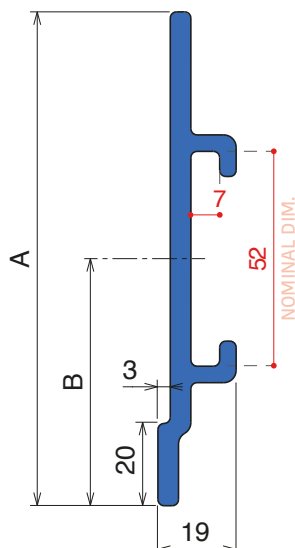

194 Guida laterale con salva etichetta / Side guide with lable saver / Seitenführung mit Etikettenschutz

Fit on 50 x 6 mm