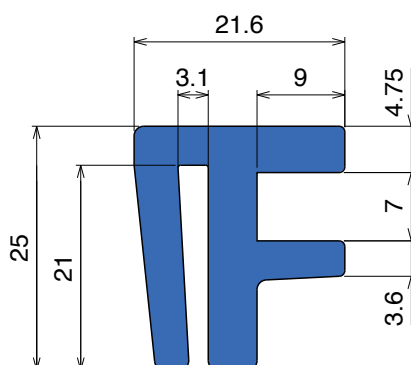

1040 Copri profilo / Bar cap / Abdeckprofil

Fit on 3 mm (1/8")

Article-Nr.	Material	Availability	Supply*
104005C	Blue	On request	3 m bars
104005	Blue	On request	6 m bars
104000BC	<i>BluLub</i>	On request	3 m bars
104000B	<i>BluLub</i>	On request	6 m bars
104003C	<i>Ti-White</i>	Stock item	3 m bars
104003	<i>Ti-White</i>	On request	6 m bars