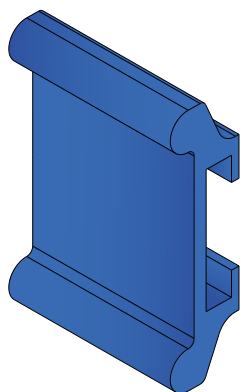

183 Guida laterale / Side guide / Seitenführung

Fit on 40 x 8 mm

Article-Nr.	Material	Availability	Supply
18305C	Blue	On request	3 m bars
18301BC	BluLub	Stock item	3 m bars
18301C	Black	Stock item	3 m bars
18397C	Green	Stock item	3 m bars