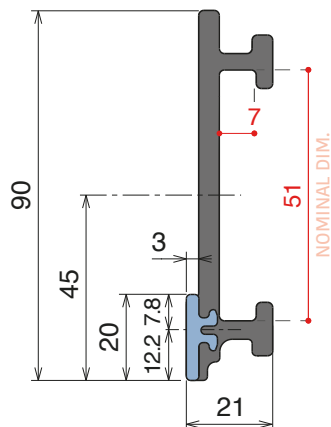

1077/1078 RS Guida laterale con salva etichetta / Side guide with lable saver / Seitenführung mit Etikettenschutz

Fit on 50 x 6 mm

Article-Nr.	Version	Material	Availability	Supply
107722	A	Black+ BluLub	On request	3 m bars
107723	B	Black+ BluLub	On request	3 m bars

VERSION A - Label saver 2 cm