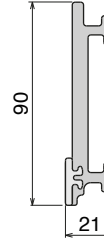

Pag 154

1078 RS
Fit on mm
60 x 6