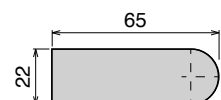

C-Profile

See product page for specific details and materials available.

137 Fit on 40 x 8 mm

Pag 125

1042 Fit on 50 x 6 mm

Pag 126

1045 Fit on 50,8 x 12,7 mm

Pag 126

158 Fit on 50 x 6 mm

Pag 126

1102 Fit on 80 x 5 mm

Pag 126

1107 Fit on 90 x 12 mm

Pag 127

163 See dimension available
Used with Part. 164/165

Pag 127

160 Used with Part. 164/165

Pag 128

161 Used with Part. 164/165

Pag 128

1092 Used with Part. 164/165

Pag 128

162 Used with Part. 164/165

Pag 129

164 Aluminum

Pag 129

165 Aluminum

Pag 129

1114

Pag 130

1039

Pag 130

1083

Pag 130

166

ØA: 8/10/12/16
ØB: 12/14/16/20

Pag 131

154 Aluminum

Pag 131

155 Aluminum

Pag 131

134 Stainless steel

Pag 132

Transfer plate and NoseBar

See product page for specific details and materials available.

199 Fit on 3 mm

Pag 132

238

Pag 132

228

Pag 132

235

Pag 132