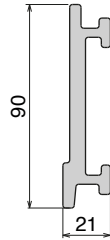

Pag 153

1077 RS
Fit on mm
60 x 6