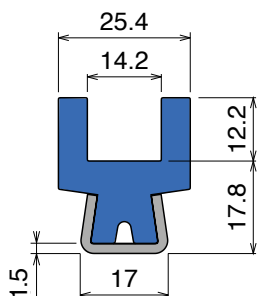

Materiale / Material / Materialien:
Profilo metallico: Acciaio inox AISI 304
Metal profile: Stainless steel AISI 304
Metallprofil: Edelstahl AISI 304

145-1087

Guide estruse / Extruded profiles / Extrudiertes Profil

145 Guida conica / Guide rail / Konische Führung

Stainless steel profile thickness: 1,5 mm