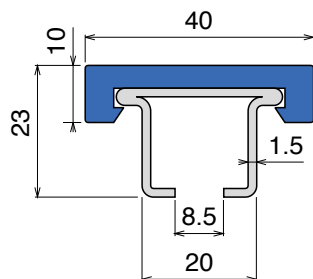

*Standard 3 or 6 meter covers and inserts are typically shipped by common carrier. Selected items can be coiled into cartons for more convenient shipping through UPS.

*Products stored in coils will have the tendency to retain a certain deformation when uncoiled, therefore consistency in the profile cross section over the full length of the coil cannot be guaranteed.

133

Profilo "U" assemblato clip-on / U-Profile assembled clip-on / U-Profil montiert clip-on

Article-Nr.	Material	Metal	Availability	Supply*
13303BLC	Blue	AISI 304	On request	3 m bars
13303BL	Blue	AISI 304	On request	6 m bars
13305BC	BluLub	AISI 304	Stock item	3 m bars
13305B	BluLub	AISI 304	On request	6 m bars
13307C	Ti-White	AISI 304	On request	3 m bars
13307	Ti-White	AISI 304	On request	6 m bars
13303C	Black	AISI 304	Stock item	3 m bars
13303	Black	AISI 304	On request	6 m bars
13301C	Green	AISI 304	Stock item	3 m bars
13301	Green	AISI 304	On request	6 m bars
13303AC	AS	AISI 304	Stock item	3 m bars
13304A	AS	AISI 304	On request	6 m bars

Article-Nr.	Material	Metal	Availability	Supply*
13304BLC	Blue	AISI 430	On request	3 m bars
13304BL	Blue	AISI 430	On request	6 m bars
13306BC	BluLub	AISI 430	Stock item	3 m bars
13306B	BluLub	AISI 430	On request	6 m bars
13308C	Ti-White	AISI 430	On request	3 m bars
13308	Ti-White	AISI 430	On request	6 m bars
13304C	Black	AISI 430	Stock item	3 m bars
13304	Black	AISI 430	On request	6 m bars
13302C	Green	AISI 430	Stock item	3 m bars
13302	Green	AISI 430	On request	6 m bars
13304AC	AS	AISI 430	Stock item	3 m bars
13304A	AS	AISI 430	On request	6 m bars

Assembled with
Accessories
Pag 173 >> 176