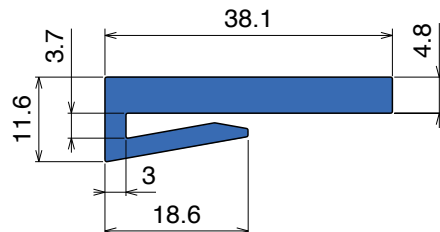

1026

Profilo "J" / J-Profile / J-Profil

Fit on 3 mm (1/8")

North America STANDARD

Article-Nr.	Material	Availability	Supply*
102605C	Blue	On request	3 m bars
102605	Blue	On request	6 m bars
102605-30	Blue	On request	30 m coils
102600BC	BluLub	On request	3 m bars
102600B	BluLub	On request	6 m bars
102600B-30	BluLub	On request	30 m coils
102603C	Ti-White	Stock item	3 m bars
102603	Ti-White	On request	6 m bars
102603-30	Ti-White	On request	30 m coils