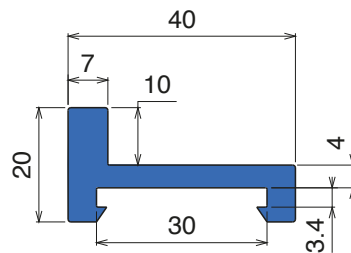

156

Profilo "U" / U-Profile / U-Profil

Article-Nr.	Material	Availability	Supply*
15605C	Blue	On request	3 m bars
15605	Blue	On request	6 m bars
15601BC	<i>BluLub</i>	On request	3 m bars
15601B	<i>BluLub</i>	On request	6 m bars
15603C	<i>Ti-White</i>	On request	3 m bars
15603	<i>Ti-White</i>	On request	6 m bars
15601C	Black	Stock item	3 m bars
15601	Black	On request	6 m bars
15602C	Green	Stock item	3 m bars
15602	Green	On request	6 m bars