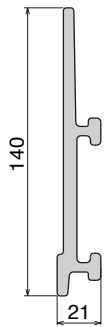

Pag 155/156

193
Fit on mm
60 x 6