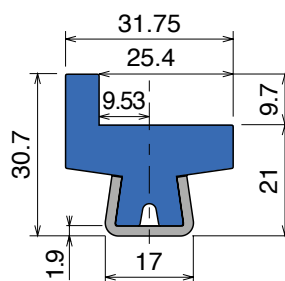

Article-Nr.	Material	Availability	Supply
14405C	Blue	On request	3 m bars
14400BC	<i>BluLub</i>	On request	3 m bars
14401C	<i>Ti-White</i>	Stock item	3 m bars

Stainless steel profile thickness: 1,9 mm