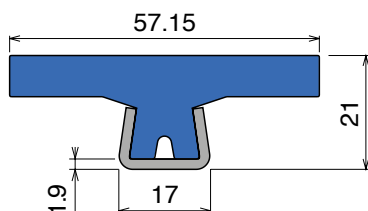

Article-Nr.	Material	Availability	Supply
14163BLC	Blue	On request	3 m bars
14160BC	<i>BluLub</i>	On request	3 m bars
14163	<i>Ti-White</i>	Stock item	3 m bars
14163A	AS	Stock item	3 m bars