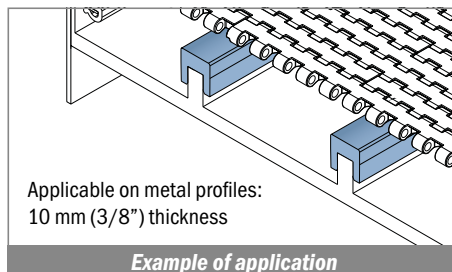

Article-Nr.	Material	Availability	Supply
101300BC	BluLub	On request	3 m bars
101300B	BluLub	On request	6 m bars
101303C	Ti-White	On request	3 m bars
101303	Ti-White	On request	6 m bars
101305C	Blue	On request	3 m bars
101305	Blue	On request	6 m bars