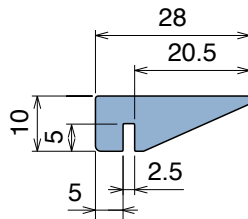

168 Guida collo / Neck guide / Nackenführung

Delivery: **Easy** **Standard** Fit on 2.5 mm