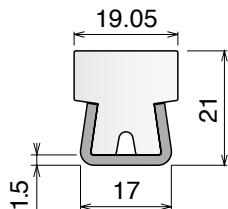

143 Guida conica / Guide rail / Konische Führung

Delivery: **Easy** Standard

Stainless steel profile thickness: 1,5 mm