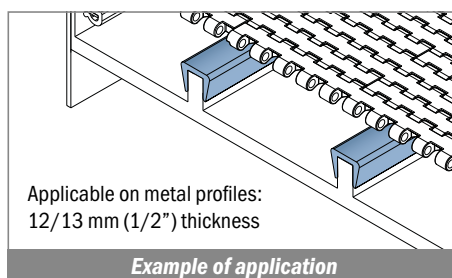

Article-Nr.	Material	Availability	Supply
101200B-30	BluLub	On request	30 m coils
101203-30	Ti-White	Stock item	30 m coils
101205-30	Blue	On request	30 m coils