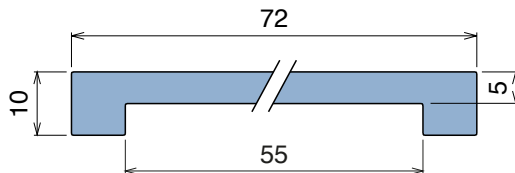

1060

Profilo "U" / U-Profile / U-Profil

Delivery: **Easy** **Standard** Coils available