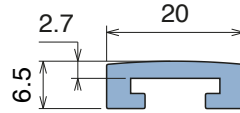

160 Profilo "C" / C-Profile / C-Profil

Delivery: **Easy** **Standard** Coils available