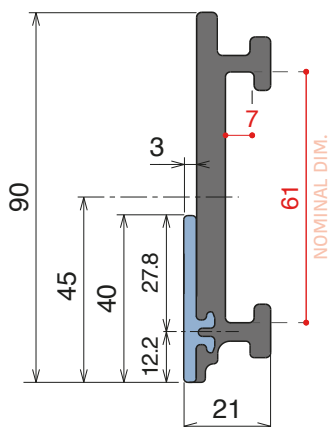

Delivery:	Easy	Standard	Fit on 60 x 6 mm	Article-Nr.	Version	Material	Availability	Supply
				107700	A	Black+ BluLub	On request	3 m bars
				107701	B	Black+ BluLub	On request	3 m bars

VERSION A - Label saver 2 cm