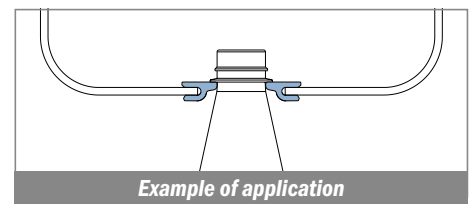

Article-Nr.	Material	Availability	Supply
19200B	BluLub STABILIZED	Stock item	30 m coils
19200	Ti-White	On request	30 m coils
19205	Blue	On request	30 m coils