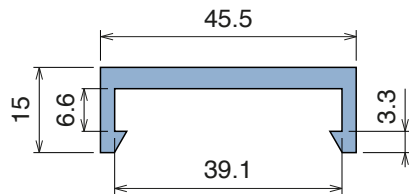

1053

Profilo "C" / C-Profile / C-Profil

Delivery: **Easy** **Standard** Fit on 38.1 x 6.35 mm