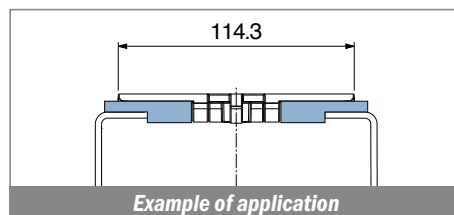

Article-Nr.	Material	Availability	Supply*
17404C	BluLub	On request	3 m bars
17404	BluLub	On request	6 m bars
17403C	Ti-White	On request	3 m bars
17403	Ti-White	On request	6 m bars
17401C	Black	Stock item	3 m bars
17401	Black	On request	6 m bars
17405C	Blue	On request	3 m bars
17405	Blue	On request	6 m bars
17402C	Green	Stock item	3 m bars
17402	Green	On request	6 m bars