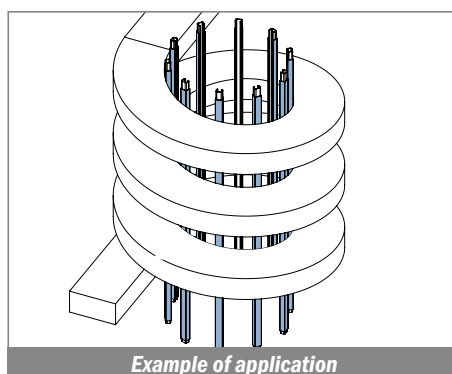

Article-Nr.	Material	Availability	Supply
18100BC	BluLub	On request	3 m bars
18100B	BluLub	On request	6 m bars
18103C	Ti-White	Stock item	3 m bars
18103	Ti-White	On request	6 m bars
18105C	Blue	On request	3 m bars
18105	Blue	On request	6 m bars