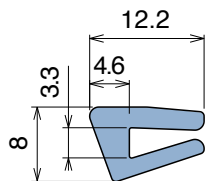

1037 Guida collo / Neck guide / Nackenführung

Delivery: **Easy** **Standard** Fit on 3 mm