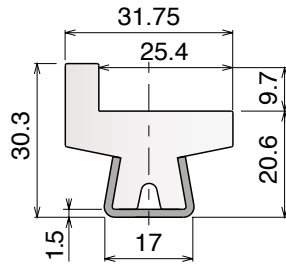

Materiale / Material / Materialien:
Profilo metallico: Acciaio inox AISI 304
Metal profile: Stainless steel AISI 304
Metallprofil: Edelstahl AISI 304

144 Guida conica / Guide rail / Konische Führung

Stainless steel profile thickness: 1,5 mm