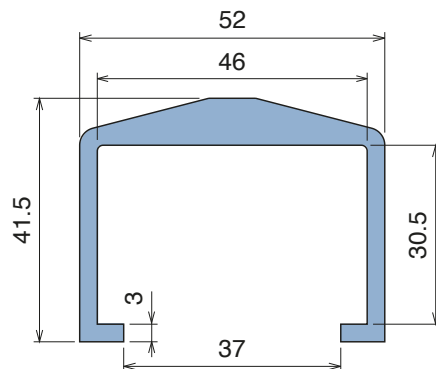

180 Copri profilo / Bar cover / Abdeckprofil

Fit on 30.5 x 46 mm