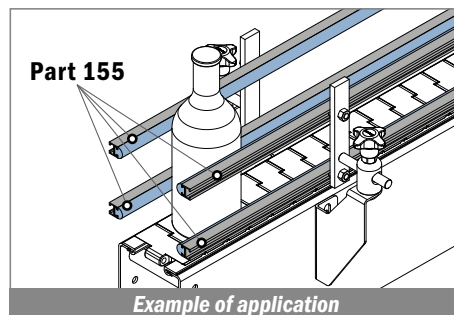

Only plastic profile

Article-Nr.	Material	Availability	Supply*
15550BC	BluLub	On request	3 m bars
15553C	Ti-White	On request	3 m bars
15555C	Blue	On request	3 m bars
15551C	Green	On request	3 m bars

134 Guida laterale / Side guide rail / Seitenführungen