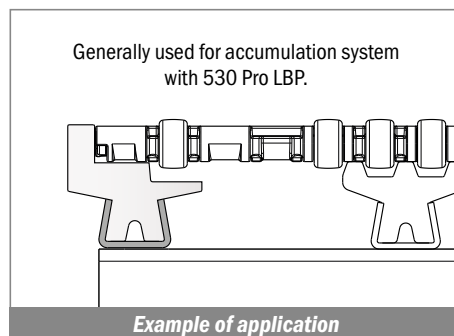

Article-Nr.	Material	Availability	Supply
12600BC	BluLub	On request	3 m bars
12601C	Ti-White	On request	3 m bars
12605C	Blue	On request	3 m bars