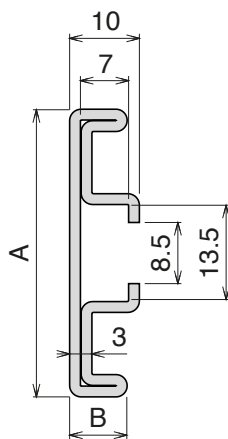

1055

Profilo in Acciaio inox / Stainless steel Profile / Edelstahlprofil

Delivery: **Easy** Standard