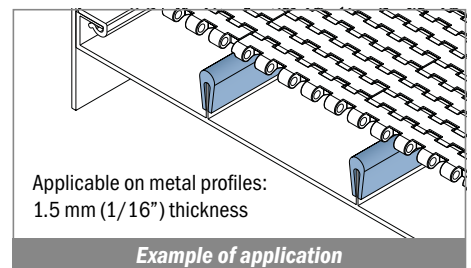

Article-Nr.	Material	Availability	Supply*
100103B-30	BluLub	Stock item	30 m coils
100103-30	Ti-White	Stock item	30 m coils
100105-30	Blue	On request	30 m coils