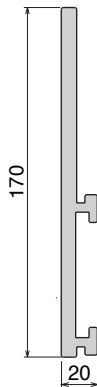

Page 429

1102 Fit on 80 x 5 mm

Page 430

1107 Fit on 90 x 12 mm

Page 430

163 See dimension available
Used with Part. 164/165

Page 431

160 Used with Part. 164/165

Page 440

1006

Fit on 5 mm

Page 440

1007

Fit on 5 mm

Page 441

1095

Fit on 10 mm

Page 444

1012

Fit on 12/13 mm

Page 444

181 Fit on 25,4 x 25,4 mm

Page 444

1052 Fit on 38,1 x 50,8 mm

Page 454

189 Label saver
Fit on mm
50 x 6

Page 454/455

187
Fit on mm
60 x 6

Page 456

187 Label saver
Fit on mm
60 x 6

Page 456

Side guide rail USED WITH PLATE AND CLAMP