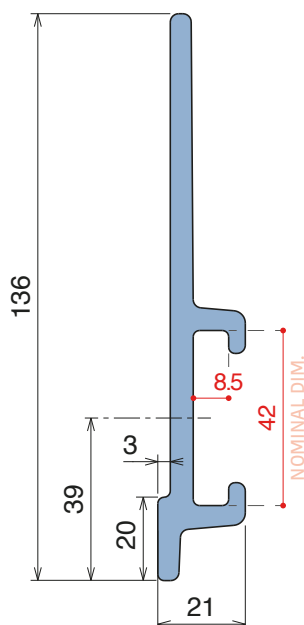

Guida laterale con salva etichetta Side guide with lable saver / Seitenführung mit Etikettenschutz

Article-Nr.	Material	Availability	Supply
18910BC	BluLub	Stock item	3 m bars
18910BLC	Blue	On request	3 m bars
18914C	Grey	Stock item	3 m bars

Part 3017
40 x 8 mm
Page 467

Part 117
Page 466

Part 1055
Page 466

Easy Bendable

For the grooved version, just add "-S" to the related Article Nr.