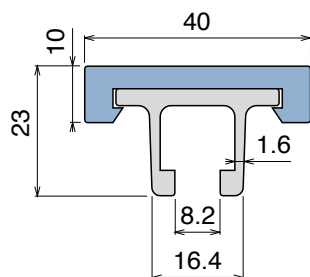

148

Profilo "U" assemblato clip-on / U-Profile assembled clip-on / U-Profil montiert clip-on

Delivery: **Easy** **Standard**

Article-Nr.	Material	Metal	Availability	Supply*
14801BC	<i>BluLub</i>	Aluminum	Stock item	3 m bars
14801B	<i>BluLub</i>	Aluminum	On request	6 m bars
14803C	<i>Ti-White</i>	Aluminum	Stock item	3 m bars
14803	<i>Ti-White</i>	Aluminum	On request	6 m bars
14802C	Black	Aluminum	Stock item	3 m bars
14802	Black	Aluminum	On request	6 m bars
14805C	Blue	Aluminum	On request	3 m bars
14805	Blue	Aluminum	On request	6 m bars
14801C	Green	Aluminum	Stock item	3 m bars
14801	Green	Aluminum	On request	6 m bars
14802AC	AS	Aluminum	Stock item	3 m bars
14802A	AS	Aluminum	On request	6 m bars