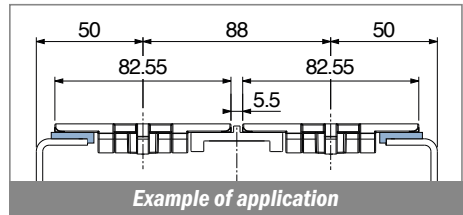

Article-Nr.	Material	Availability	Supply*
17504	BluLub	On request	60 m coils
17503	Ti-White	On request	60 m coils
17501	Black	Stock item	60 m coils
17505	Blue	On request	60 m coils
17502	Green	Stock item	60 m coils