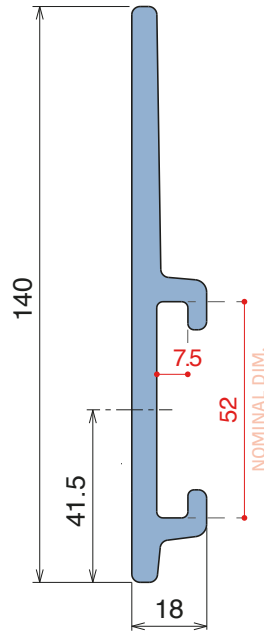

Delivery: **Easy** **Standard** Fit on 50 x 6 mm

Article-Nr.	Material	Availability	Supply
18902BC	BluLub	Stock item	3 m bars
18902BLC	Blue	On request	3 m bars
18906C	Grey	On request	3 m bars

Part 3017
50 x 6 mm
Page 467