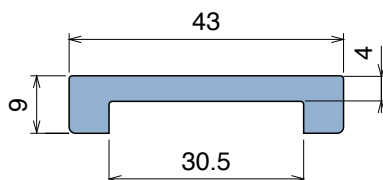

177

Profilo "U" / U-Profile / U-Profil

Delivery: **Easy** **Standard**