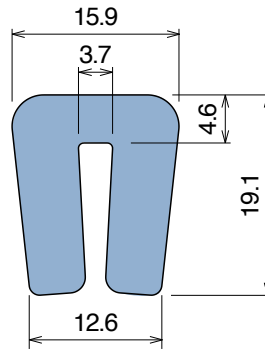

1085

Copri profilo / Bar cap / Abdeckprofil

Fit on 3 mm (1/8")