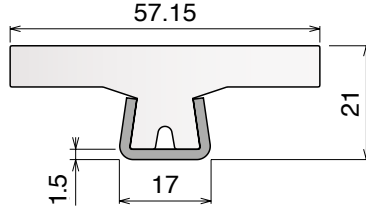

Materiale / Material / Materialien:
Profilo metallico: Acciaio inox AISI 304
Metal profile: Stainless steel AISI 304
Metallprofil: Edelstahl AISI 304

141 Guida conica / Guide rail / Konische Führung

Delivery: **Easy** **Standard**

Stainless steel profile thickness: 1,5 mm