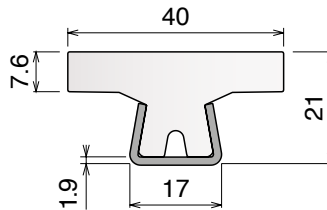

Stainless steel profile thickness: 1,9 mm