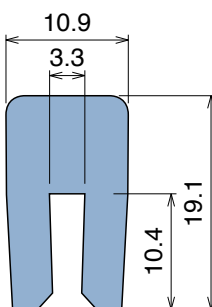

1084 Copri profilo / Bar cap / Abdeckprofil

Fit on 3 mm (1/8")