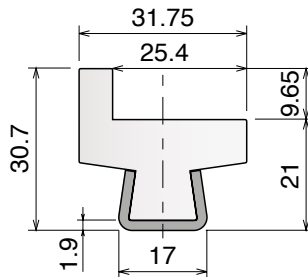

Article-Nr.	Material	Availability	Supply
14453B	BluLub	On request	3 m bars
14457B	BluLub	On request	6 m bars
14453	Ti-White	Stock item	3 m bars
14457	Ti-White	On request	6 m bars
14483	Blue	On request	3 m bars
14487	Blue	On request	6 m bars