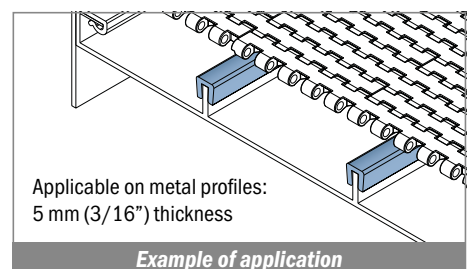

Article-Nr.	Material	Availability	Supply
100600B-30	BluLub	On request	30 m coils
100603-30	Ti-White	Stock item	30 m coils
100605-30	Blue	On request	30 m coils