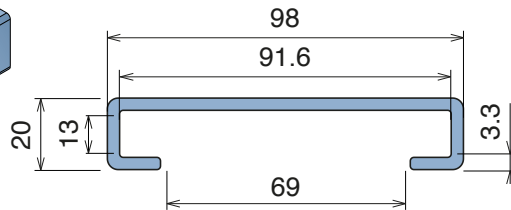

NEW 1107

Profilo "C" / C-Profile / C-Profil

Fit on 90 x 12 mm