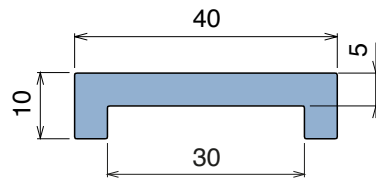

* Standard 3 m (10 ft) or 6 m (20 ft) profiles are typically shipped by common carrier. Selected items can be coiled into cartons for more convenient shipping.

* Products stored in coils will have the tendency to retain a certain deformation when uncoiled, therefore consistency in the profile cross section over the full length of the coil cannot be guaranteed.

1059

Profilo "U" / U-Profile / U-Profil

Delivery: **Easy** **Standard** Coils available