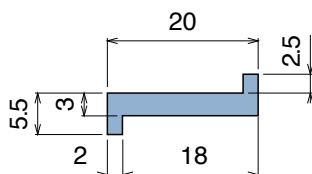

101 Profilo "Z" / Z-Profile / Z-Profil

Delivery: **Easy** **Standard**