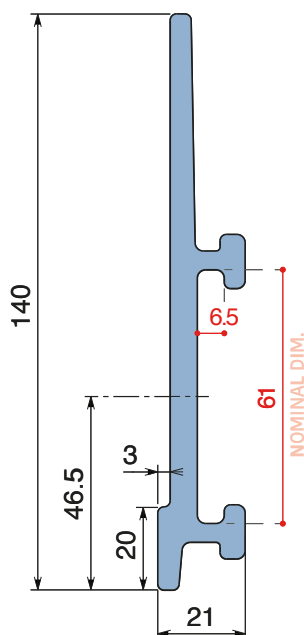

Guida laterale con salva etichetta

Side guide with label saver / Seitenführung mit Etikettenschutz

Article-Nr.	Material	Availability	Supply
18980BC	BluLub	Stock item	3 m bars
18985C	Blue	On request	3 m bars
18984C	Grey	On request	3 m bars

Part 3017

60 x 5 mm
Page 467

Part 3311
Page 539

Option of application - Plate

Part 1088

Page 467

Part 3311
Page 539

Option of application - Guide

Easy Bendable

For the grooved version, just add "-S" to the related Article Nr.