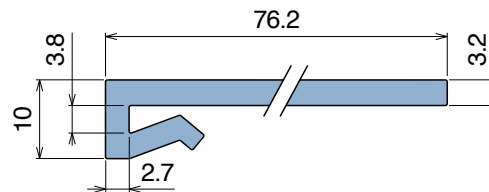

1033

Profilo "J" / J-Profile / J-Profil

Delivery: **Easy** **Standard** Fit on 3 mm (1/8")