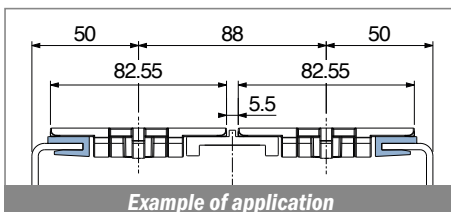

1016

Profilo "J" / J-Profile / J-Profil

Delivery: **Easy** **Standard** Fit on 3 mm (1/8")

North America STANDARD

Article-Nr.	Material	Availability	Supply*
101600BC	BluLub	On request	3 m bars
101600B	BluLub	On request	6 m bars
101600B-30	BluLub	On request	30 m coils
101603C	Ti-White	Stock item	3 m bars
101603	Ti-White	On request	6 m bars
101603-30	Ti-White	Stock item	30 m coils
101601C	Black	On request	3 m bars
101601	Black	On request	6 m bars
101601-30	Black	On request	30 m coils
101605C	Blue	On request	3 m bars
101605	Blue	On request	6 m bars
101605-30	Blue	On request	30 m coils
101602C	Green	On request	3 m bars
101602	Green	On request	6 m bars
101602-30	Green	On request	30 m coils