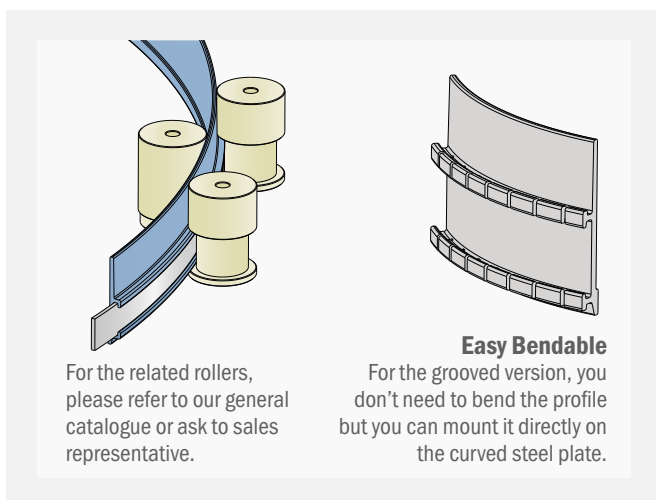

3 | Bend assembled profile

For the related rollers, please refer to our general catalogue or ask to sales representative.

Easy Bendable

For the grooved version, you don't need to bend the profile but you can mount it directly on the curved steel plate.