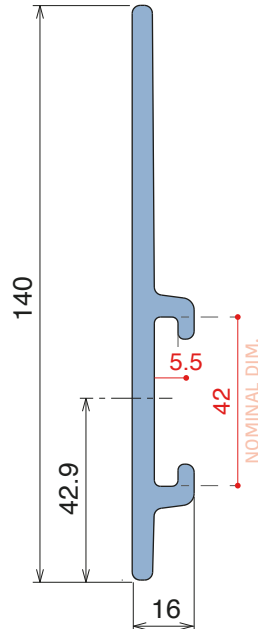

Fit on 40 x 4 mm

Article-Nr.	Material	Availability	Supply
110400BC	BluLub	On request	3 m bars
110405C	Blue	On request	3 m bars
110404C	Grey	On request	3 m bars

Part 3017
40 x 4 mm
Page 467

Option of application - Plate