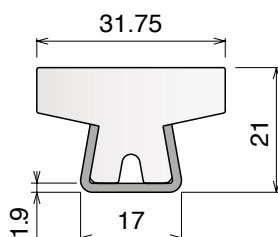

Stainless steel profile thickness: 1,9 mm