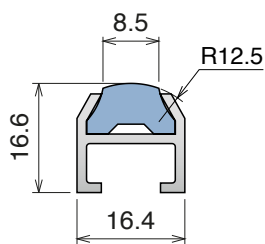

154 Guida laterale / Side guide rail / Seitenführungen