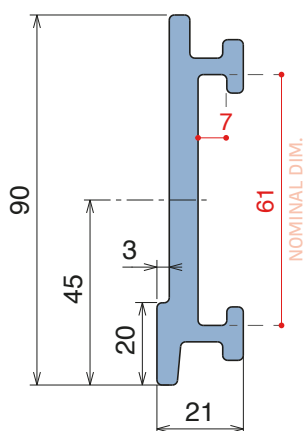

Guida laterale con salva etichetta

Side guide with label saver / Seitenführung mit Etikettenschutz

Article-Nr.	Material	Availability	Supply
107700BC	BluLub	On request	3 m bars
107711C	Black	On request	3 m bars
107705C	Blue	On request	3 m bars
107704C	Grey	On request	3 m bars

Part 3017

60 x 6 mm
Page 467

Valid also for **RS** versions

Option of application - Plate

Part 1089

Page 467

Valid also for **RS** versions

Part 3311
Page 539

Option of application - Guide

Easy Bendable

For the grooved version, just add "-S" to the related Article Nr.