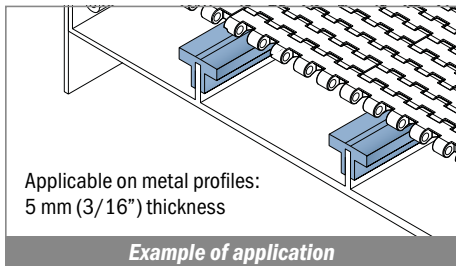

1007

Copri profilo / Bar cap / Abdeckprofil

Delivery: **Easy** **Standard** Fit on 5 mm (3/16")

Article-Nr.	Material	Availability	Supply
100703BC	BluLub	Stock item	3 m bars
100703B	BluLub	On request	6 m bars
100703C	Ti-White	Stock item	3 m bars
100703	Ti-White	On request	6 m bars
100705C	Blue	On request	3 m bars
100705	Blue	On request	6 m bars