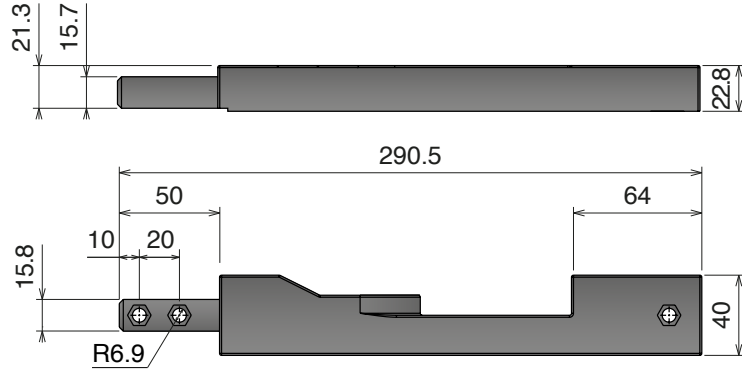

Materiale / Material / Materialien:
Poliammide rinforzato
Polyamide reinforced
Verstärktes Polyamid

116

Pattino guida catena, laterale / Side transfer guide shoe / Seitlicher Tranferschuh

Delivery: **Easy** **Standard** Used with Part 112 Page 425

Article-Nr.	Colour	Availability
11601	Black	On request

VERSION LEFT