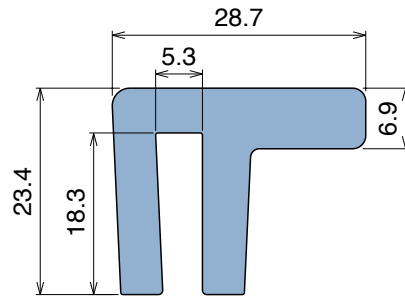

1008-1009-1010

Guide estruse / Extruded profiles / Extrudiertes Profil

* Standard 3 m (10 ft) or 6 m (20 ft) profiles are typically shipped by common carrier. Selected items can be coiled into cartons for more convenient shipping.

* Products stored in coils will have the tendency to retain a certain deformation when uncoiled, therefore consistency in the profile cross section over the full length of the coil cannot be guaranteed.

1008

Copri profilo / Bar cap / Abdeckprofil

Delivery: **Easy** **Standard** Fit on 5 mm (3/16")