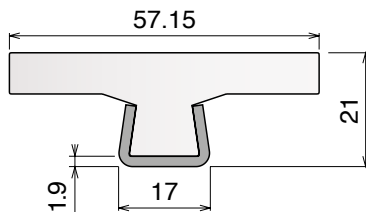

Article-Nr.	Material	Availability	Supply
14160BC	<i>BluLub</i>	On request	3 m bars
14163	<i>Ti-White</i>	Stock item	3 m bars
14163BLC	Blue	On request	3 m bars
14163A	<i>AS</i>	Stock item	3 m bars