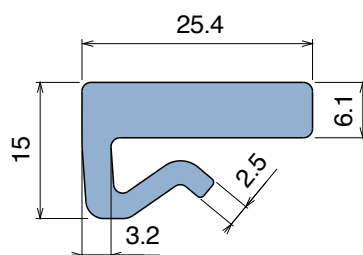

NEW 1091

Profilo "J" / J-Profile / J-Profil

Fit on 3 mm (1/8")