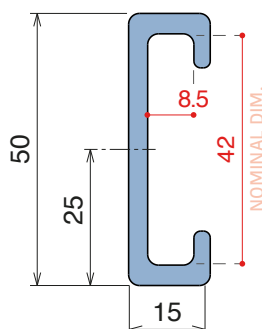

137 Guida laterale / Side guide / Seitenführung

Delivery: **Easy** **Standard** Fit on 40 x 8 mm

Article-Nr.	Material	Availability	Supply*
13701BC	BluLub	Stock item	3 m bars
13701B	BluLub	On request	6 m bars
13703C	Ti-White	Stock item	3 m bars
13703	Ti-White	On request	6 m bars
13702C	Black	Stock item	3 m bars
13702	Black	On request	6 m bars
13705C	Blue	On request	3 m bars
13705	Blue	On request	6 m bars
13701C	Green	Stock item	3 m bars
13701	Green	Stock item	6 m bars