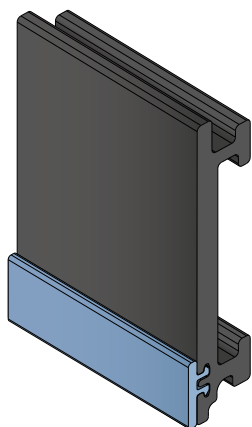

Delivery:	Easy	Standard	Fit on 60 x 6 mm	Article-Nr.	Version	Material	Availability	Supply
				107700	A	Black+ BluLub	On request	3 m bars
				107701	B	Black+ BluLub	On request	3 m bars

VERSION A - Label saver 2 cm