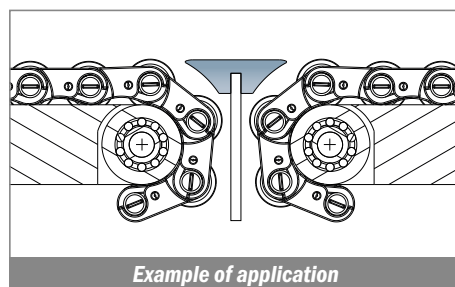

Article-Nr.	Material	Availability	Supply*
19960B	BluLub	Stock item	1,5 m bars
19960	Black	Stock item	1,5 m bars