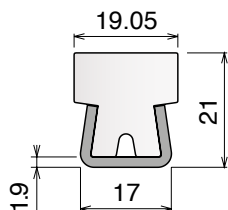

Stainless steel profile thickness: 1,9 mm