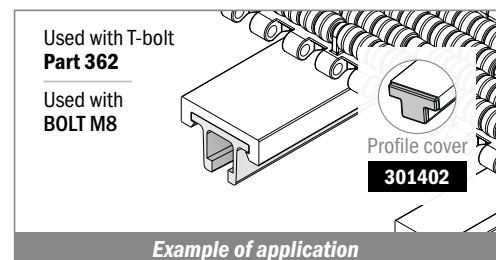

Article-Nr.	Material	Availability	Supply*	Profile cover	Box
14701C	Aluminum	Stock item	3 m bars	301402	60 pcs
14701	Aluminum	Stock item	6 m bars	301402	60 pcs