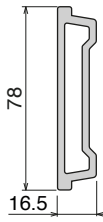

Side guide rail USED WITH PLATE AND CLAMP

See product page for specific details and materials available.

135
Fit on mm
60 x 6

Page 457

136
Fit on mm
60 x 6