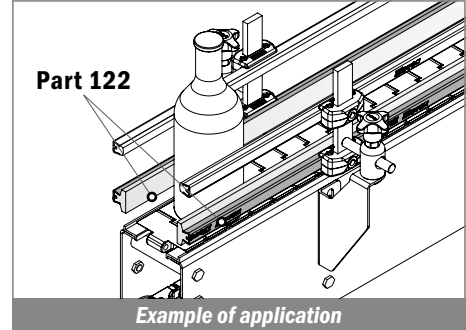

Article-Nr.	Material	Availability	Supply
12200BC	BluLub	On request	3 m bars
12201C	Ti-White	Stock item	3 m bars
12205C	Blue	On request	3 m bars
12201AC	AS	Stock item	3 m bars