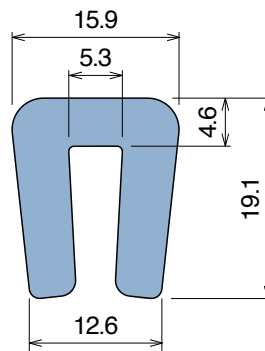

153

Copri profilo / Bar cap / Abdeckprofil

Delivery: **Easy** **Standard** Fit on 4/5 mm (3/16")