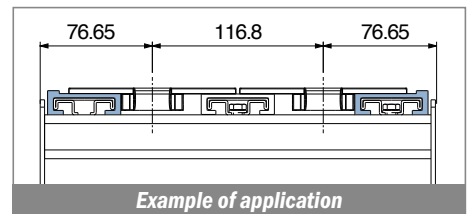

Article-Nr.	Material	Availability	Supply*
13720BC	BluLub	On request	3 m bars
13720B	BluLub	On request	6 m bars
13720C	Ti-White	On request	3 m bars
13720	Ti-White	On request	6 m bars
13725C	Blue	On request	3 m bars
13725	Blue	On request	6 m bars