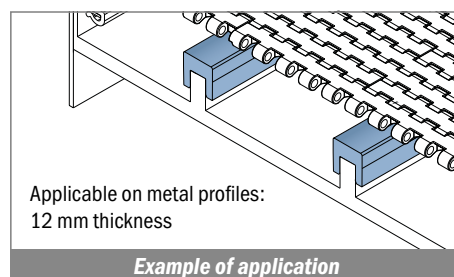

Article-Nr.	Material	Availability	Supply
112700BC	BluLub	On request	3 m bars
112700B-30	BluLub	On request	30 m coils
112703C	Ti-White	On request	3 m bars
112703-30	Ti-White	On request	30 m coils
112705C	Blue	On request	3 m bars
112705-30	Blue	On request	30 m coils