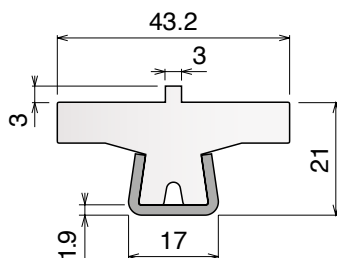

Stainless steel profile thickness: 1,9 mm