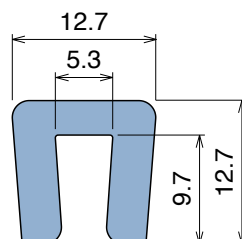

1006

Copri profilo / Bar cap / Abdeckprofil

Delivery: **Easy** **Standard** Fit on 5 mm (3/16")