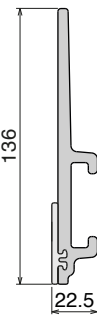

Page 452

1079 RS
Fit on mm
40 x 8