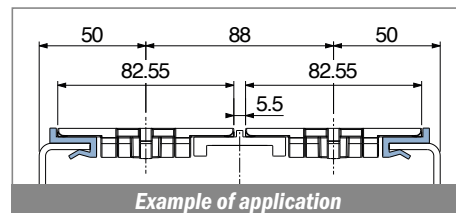

1023

Profilo "J" / J-Profile / J-Profil

Delivery: **Easy** **Standard** Fit on 3 mm (1/8")

North America STANDARD

Article-Nr.	Material	Availability	Supply*
102300BC	BluLub	On request	3 m bars
102300B	BluLub	On request	6 m bars
102303C	Ti-White	Stock item	3 m bars
102303	Ti-White	On request	6 m bars
102305C	Blue	On request	3 m bars
102305	Blue	On request	6 m bars