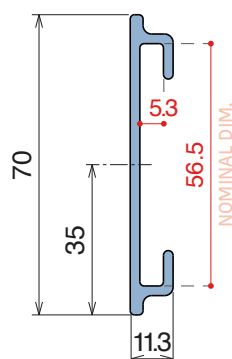

Part 3017
90 x 12 mm
Page 467

Option of application - Plate

1064

Guida laterale / Side guide / Seitenführung

Delivery: **Easy** **Standard** Fit on 55 x 4 mm

Article-Nr.	Material	Availability	Supply
106400BC	BluLub	On request	3 m bars
106403C	Ti-White	On request	3 m bars
106401C	Black	Stock item	3 m bars
106405C	Blue	On request	3 m bars