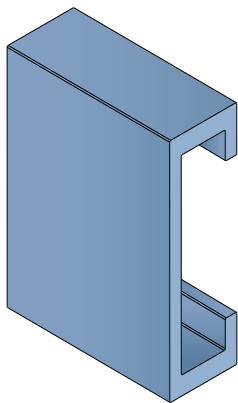

* Standard 3 m (10 ft) or 6 m (20 ft) profiles are typically shipped by common carrier. Selected items can be coiled into cartons for more convenient shipping.

*Products stored in coils will have the tendency to retain a certain deformation when uncoiled, therefore consistency in the profile cross section over the full length of the coil cannot be guaranteed.

137 Guida laterale / Side guide / Seitenführung

Delivery: **Easy** **Standard** Fit on 40 x 10 mm