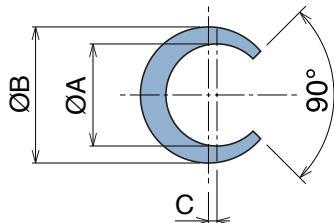

* Standard 3 m (10 ft) or 6 m (20 ft) profiles are typically shipped by common carrier. Selected items can be coiled into cartons for more convenient shipping.

* Products stored in coils will have the tendency to retain a certain deformation when uncoiled, therefore consistency in the profile cross section over the full length of the coil cannot be guaranteed.

166 Profilo per toncini / Round profile for steel rods / Halbmond Profil