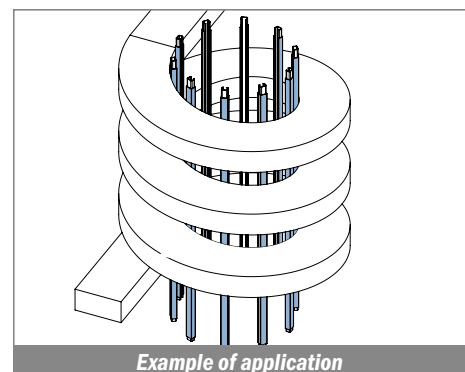

Article-Nr.	Material	Availability	Supply
110800BC	BluLub	On request	3 m bars
110803C	Ti-White	On request	3 m bars
110805C	Blue	On request	3 m bars