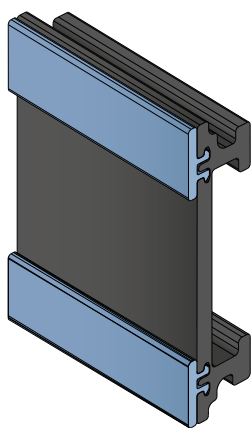

Guida laterale con salva etichetta / Side guide with lable saver / Seitenführung mit Etikettenschutz

VERSION A - Label saver 2 cm