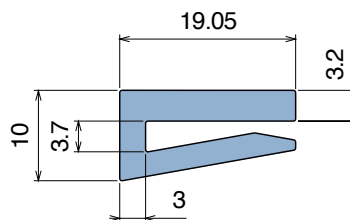

1016

Profilo "J" / J-Profile / J-Profil

Delivery: **Easy** **Standard** Fit on 3 mm (1/8")