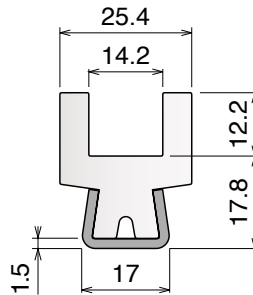

145 Guida conica / Guide rail / Konische Führung

Stainless steel profile thickness: 1,5 mm