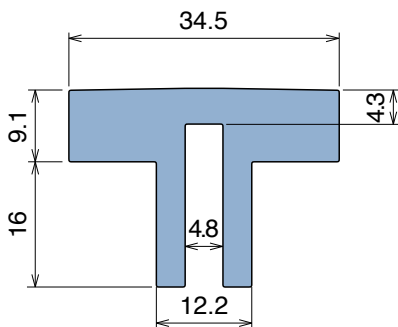

* Standard 3 m (10 ft) or 6 m (20 ft) profiles are typically shipped by common carrier. Selected items can be coiled into cartons for more convenient shipping.

* Products stored in coils will have the tendency to retain a certain deformation when uncoiled, therefore consistency in the profile cross section over the full length of the coil cannot be guaranteed.

1007

Copri profilo / Bar cap / Abdeckprofil

Delivery: **Easy** **Standard** Fit on 5 mm (3/16")