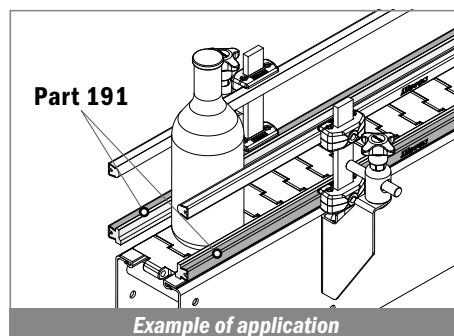

Article-Nr.	Material	Availability	Supply
19100BC	BluLub	On request	3 m bars
19101C	Ti-White	Stock item	3 m bars
19105C	Blue	On request	3 m bars