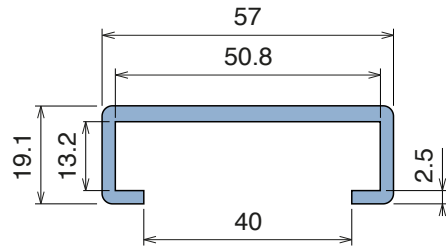

1045

Profilo "C" / C-Profile / C-Profil

Fit on 50.8 x 12.7 mm