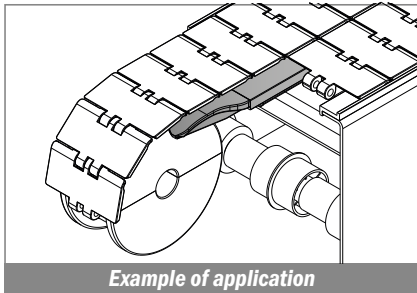

113

Pattino guida catena, centrale / Central wear strip shoe / Zentraler Einlaufschuh

Delivery: **Easy** **Standard** Used with Part 112 Page 425

Article-Nr.	Colour	Availability

11301	Black	On request