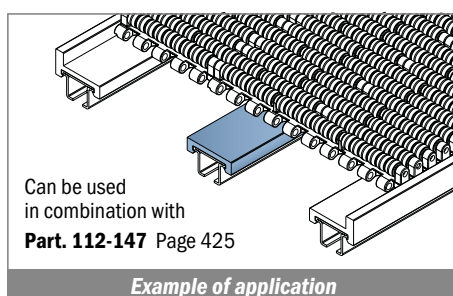

Article-Nr.	Material	Availability	Supply*
111101BC	BluLub	On request	3 m bars
111101B	BluLub	On request	6 m bars
111101B-30	BluLub	On request	30 m coils
111103C	Ti-White	On request	3 m bars
111103	Ti-White	On request	6 m bars
111103-30	Ti-White	On request	30 m coils
111101C	Black	On request	3 m bars
111101	Black	On request	6 m bars
111101-30	Black	On request	30 m coils
111105C	Blue	On request	3 m bars
111105	Blue	On request	6 m bars
111105-30	Blue	On request	30 m coils
111102C	Green	On request	3 m bars
111102	Green	On request	6 m bars
111102-30	Green	On request	30 m coils
111101AC	AS	On request	3 m bars
111101A	AS	On request	6 m bars