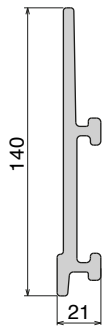

Page 462/463

193
Fit on mm
60 x 6