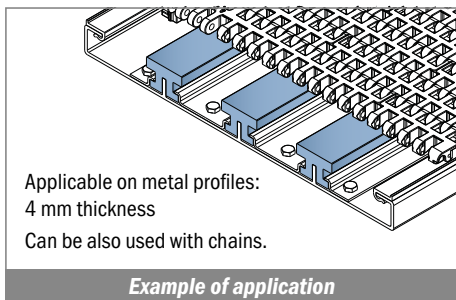

Article-Nr.	Material	Availability	Supply
109504BC	BluLub	On request	3 m bars
109503C	Ti-White	On request	3 m bars
109501C	Blue	On request	3 m bars