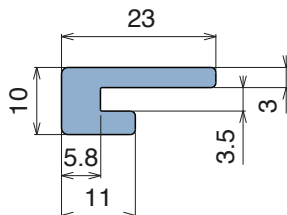

* Standard 3 m (10 ft) or 6 m (20 ft) profiles are typically shipped by common carrier. Selected items can be coiled into cartons for more convenient shipping.

* Products stored in coils will have tendency to retain a certain deformation when uncoiled, therefore consistency in the profile cross section over the full length of the coil cannot be guaranteed.

NEW 1112

Profilo "J" / J-Profile / J-Profil

Fit on 3 mm (1/8")