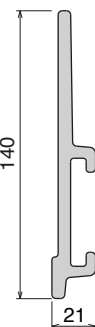

Page 429

1102 Fit on 80 x 5 mm

Page 430

1107 Fit on 90 x 12 mm

Page 430

163 See dimension available
Used with Part. 164/165

Page 431

160 Used with Part. 164/165

Fit on 10 mm

Page 444

1012

Fit on 12/13 mm

Page 444

181 Fit on 25,4 x 25,4 mm

Page 444

1052 Fit on 38,1 x 50,8 mm

Page 452

1079 RS
Fit on mm
40 x 8

Page 452

1104
Fit on mm
40 x 4

Page 453

1096
Fit on mm
50 x 5

Page 453

189
Fit on mm
50 x 6

Page 454

189 Label saver
Fit on mm
50 x 6

Page 454/455

187
Fit on mm
60 x 6

Page 456

187 Label saver
Fit on mm
60 x 6

Page 456

Side guide rail USED WITH PLATE AND CLAMP