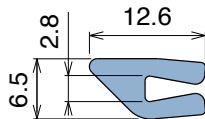

1076 Guida collo / Neck guide / Nackenführung

Delivery: **Easy** **Standard** Fit on 1.8 - 2 mm