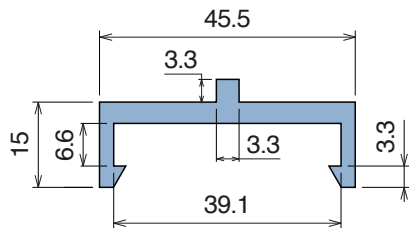

1054

Profilo "C" / C-Profile / C-Profil

Delivery: **Easy** **Standard** Fit on 38.1 x 6.35 mm