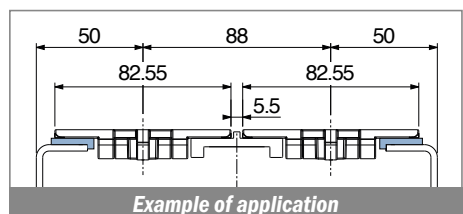

Article-Nr.	Material	Availability	Supply*
15004	BluLub	On request	60 m coils
15003	Ti-White	On request	60 m coils
15001	Black	Stock item	60 m coils
15005	Blue	On request	60 m coils
15002	Green	Stock item	60 m coils