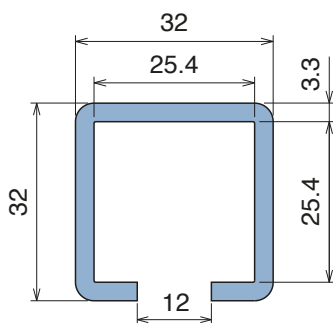

181 Copri profilo / Bar cover / Abdeckprofil

Delivery: **Easy** **Standard** Fit on 25.4 x 25.4 mm (1" x 1")