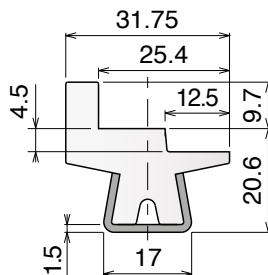

126

Guida conica / Guide rail / Konische Führung

Stainless steel profile thickness: 1,5 mm