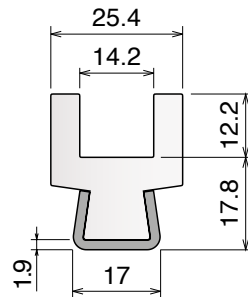

Article-Nr.	Material	Availability	Supply
14553B	BluLub	On request	3 m bars
14557B	BluLub	On request	6 m bars
14553	Ti-White	Stock item	3 m bars
14557	Ti-White	On request	6 m bars
14583	Blue	On request	3 m bars
14587	Blue	On request	6 m bars