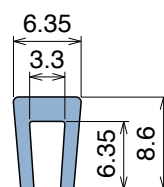

1002

Copri profilo / Bar cap / Abdeckprofil

Delivery: **Easy** **Standard** Fit on 3 mm (1/8")