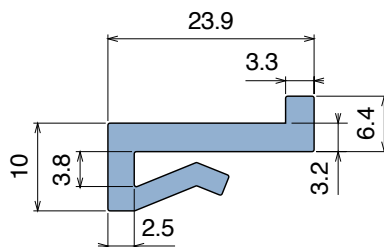

1024

Profilo "J" / J-Profile / J-Profil

Delivery: **Easy** **Standard** Fit on 3 mm (1/8")