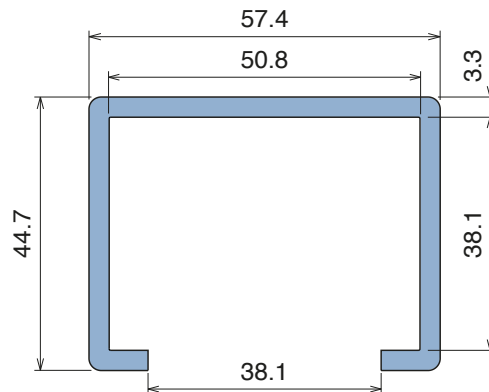

1052 Copri profilo / Bar cover / Abdeckprofil

Delivery: **Easy** **Standard** Fit on 38.1 x 50.8 mm (1-1/2"x 2")

Article-Nr.	Material	Availability	Supply
105200BC	BluLub	On request	3 m bars
105200B	BluLub	On request	6 m bars
105203C	Ti-White	Stock item	3 m bars
105203	Ti-White	On request	6 m bars
105205C	Blue	On request	3 m bars
105205	Blue	On request	6 m bars