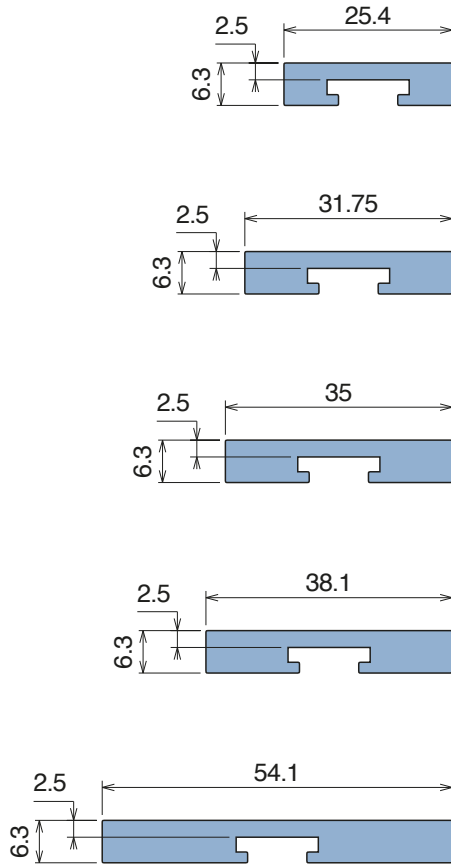

* Standard 3 m (10 ft) or 6 m (20 ft) profiles are typically shipped by common carrier. Selected items can be coiled into cartons for more convenient shipping.

* Products stored in coils will have the tendency to retain a certain deformation when uncoiled, therefore consistency in the profile cross section over the full length of the coil cannot be guaranteed.

163

Profilo "C" / C-Profile / C-Profil

Delivery: **Easy** **Standard** Coils available

Article-Nr.	Material	A	Availability	Supply*
16303BC	BluLub	25,4	Stock item	3 m bars
16303B	BluLub	25,4	On request	6 m bars
16303B-30	BluLub	25,4	Stock item	30 m coils
16313BC	BluLub	31,75	On request	3 m bars
16313B	BluLub	31,75	On request	6 m bars
16313B-30	BluLub	31,75	On request	30 m coils
16323BC	BluLub	35	On request	3 m bars
16323B	BluLub	35	On request	6 m bars
16323B-30	BluLub	35	On request	30 m coils
16324BC	BluLub	38,1	On request	3 m bars
16324B	BluLub	38,1	On request	6 m bars
16324B-30	BluLub	38,1	On request	30 m coils
16325BC	BluLub	54,1	On request	3 m bars
16325B	BluLub	54,1	On request	6 m bars
16325B-30	BluLub	54,1	On request	30 m coils
16303C	Ti-White	25,4	Stock item	3 m bars
16303	Ti-White	25,4	On request	6 m bars
16303-30	Ti-White	25,4	Stock item	30 m coils
16313C	Ti-White	31,75	Stock item	3 m bars
16313	Ti-White	31,75	On request	6 m bars
16313-30	Ti-White	31,75	On request	30 m coils
16323C	Ti-White	35	Stock item	3 m bars
16323	Ti-White	35	On request	6 m bars
16323-30	Ti-White	35	On request	30 m coils
16324C	Ti-White	38,1	Stock item	3 m bars
16324	Ti-White	38,1	Stock item	6 m bars
16324-30	Ti-White	38,1	On request	30 m coils
16325C	Ti-White	54,1	On request	3 m bars
16325	Ti-White	54,1	On request	6 m bars
16325-30	Ti-White	54,1	On request	30 m coils
16303BLC	Blue	25,4	On request	3 m bars
16303BL	Blue	25,4	On request	6 m bars
16303BL-30	Blue	25,4	On request	30 m coils
16313BLC	Blue	31,75	On request	3 m bars
16313BL	Blue	31,75	On request	6 m bars
16313BL-30	Blue	31,75	On request	30 m coils
16323BLC	Blue	35	On request	3 m bars
16323BL	Blue	35	On request	6 m bars
16323BL-30	Blue	35	On request	30 m coils
16324BLC	Blue	38,1	On request	3 m bars
16324BL	Blue	38,1	On request	6 m bars
16324BL-30	Blue	38,1	On request	30 m coils
16325BLC	Blue	54,1	On request	3 m bars
16325BL	Blue	54,1	On request	6 m bars
16325BL-30	Blue	54,1	On request	30 m coils