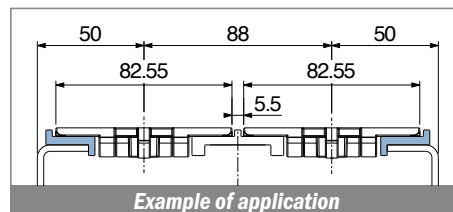

Article-Nr.	Material	Availability	Supply*
112100B-60	BluLub	On request	60 m coils
112103-60	Ti-White	On request	60 m coils
112101-60	Black	On request	60 m coils
112105-60	Blue	On request	60 m coils
112102-60	Green	On request	60 m coils