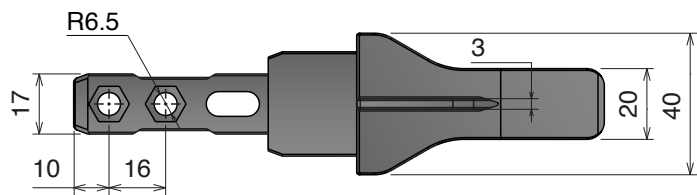

CON NERVATURA / WITH NOSE / MIT NASE

Article-Nr.	Colour	Availability

11302	Black	On request