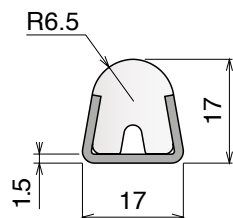

119 Guida conica / Guide rail / Konische Führung

Delivery: **Easy** Standard

Stainless steel profile thickness: 1,5 mm