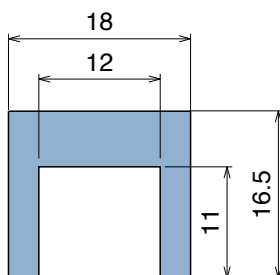

NEW 1127 Copri profilo / Bar cap / Abdeckprofil

Fit on 12 mm