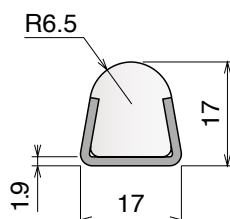

Hygienic Version