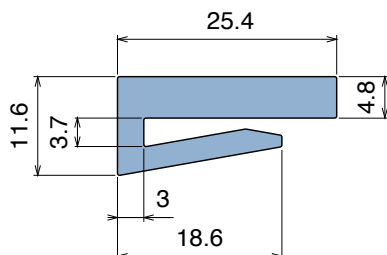

1018

Profilo "J" / J-Profile / J-Profil

Delivery: **Easy** **Standard** Fit on 3 mm (1/8")