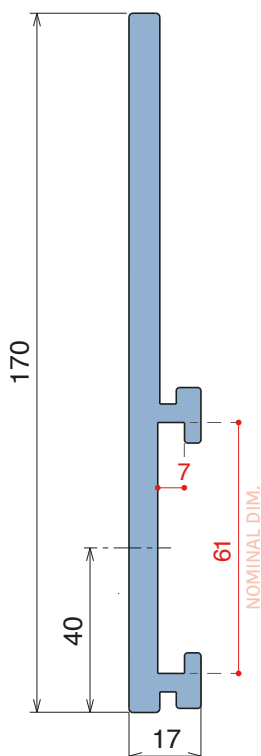

187 Guida laterale / Side guide / Seitenführung

Delivery: **Easy** **Standard** Fit on 60 x 6 mm

Article-Nr.	Material	Availability	Supply
18710BC	BluLub	Stock item	3 m bars
18705C	Blue	On request	3 m bars
18714C	Grey	On request	3 m bars

Part 3017

60 x 6 mm
Page 467

Option of application - Plate

Part 1089

Page 467

Option of application - Guide