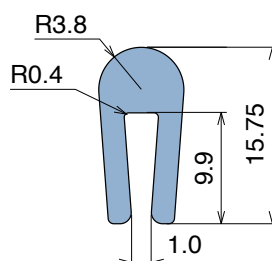

NEW 1109

Copri profilo / Bar cap / Abdeckprofil

Fit on 3 mm (1/8")