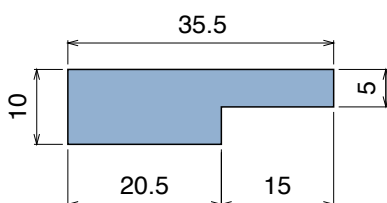

174 Profilo "L" / L-Profile / L-Profil

Delivery: **Easy** **Standard**