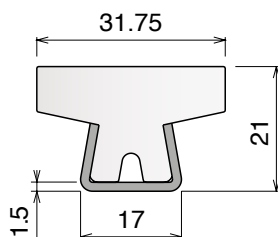

123 Guida conica / Guide rail / Konische Führung

Delivery: **Easy** Standard

Stainless steel profile thickness: 1,5 mm