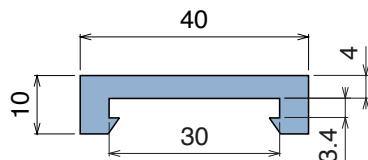

* Standard 3 m (10 ft) or 6 m (20 ft) profiles are typically shipped by common carrier. Selected items can be coiled into cartons for more convenient shipping.

*Products stored in coils will have the tendency to retain a certain deformation when uncoiled, therefore consistency in the profile cross section over the full length of the coil cannot be guaranteed.

109

Profilo "U" / U-Profile / U-Profil

Delivery: **Easy** **Standard**