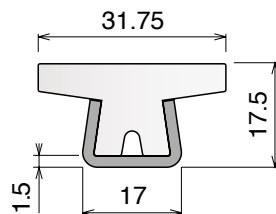

146 Guida conica / Guide rail / Konische Führung

Stainless steel profile thickness: 1,5 mm