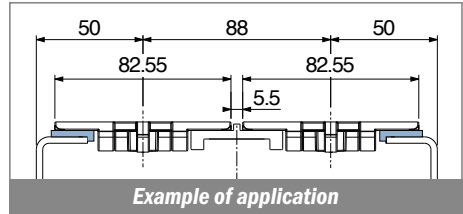

Article-Nr.	Material	Availability	Supply*
109404	BluLub	On request	60 m coils
109403	Ti-White	On request	60 m coils
109401	Black	On request	60 m coils
109405	Blue	On request	60 m coils
109402	Green	On request	60 m coils