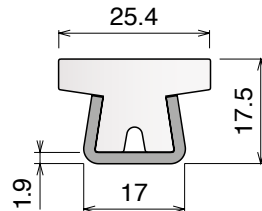

Stainless steel profile thickness: 1,9 mm

Article-Nr.	Material	Availability	Supply
14060BC	BluLub	On request	3 m bars
14063	Ti-White	Stock item	3 m bars
14063BLC	Blue	On request	3 m bars