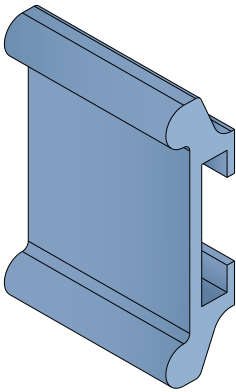

183 Guida laterale / Side guide / Seitenführung

Delivery: **Easy** **Standard** Fit on 40 x 8 mm