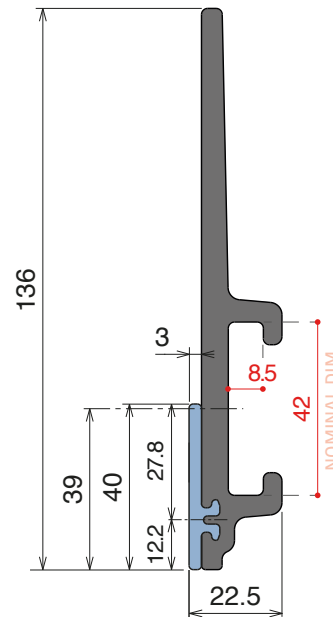

VERSION B - Label saver 4 cm

Base profile

Art-Nr.	Supply
18980	3 m bars

Label saver 2 cm

Art-Nr.	Supply
18987	30 m coils

Label saver 4 cm

Art-Nr.	Supply
18988	30 m coils

Single components

Easy Bendable

For the grooved version, just add "-S" to the related Article Nr.