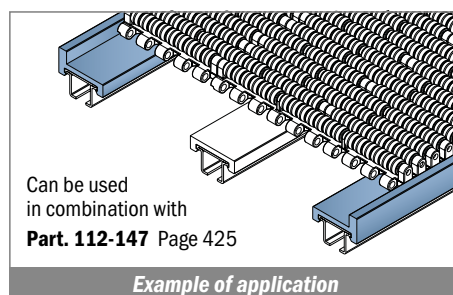

Used with
Part 112 and
Part 147 Pag 425

Article-Nr.	Material	Availability	Supply*
15601BC	<i>BluLub</i>	On request	3 m bars
15601B	<i>BluLub</i>	On request	6 m bars
15603C	<i>Ti-White</i>	On request	3 m bars
15603	<i>Ti-White</i>	On request	6 m bars
15601C	Black	Stock item	3 m bars
15601	Black	On request	6 m bars
15605C	Blue	On request	3 m bars
15605	Blue	On request	6 m bars
15602C	Green	Stock item	3 m bars
15602	Green	On request	6 m bars

Article-Nr.	Material	Availability	Supply*
15699BC	<i>BluLub</i>	Stock item	3 m bars
15699WC	<i>Ti-White</i>	On request	3 m bars
15699NC	Black	On request	3 m bars
15694C	Blue	On request	3 m bars
15699C	Green	Stock item	3 m bars