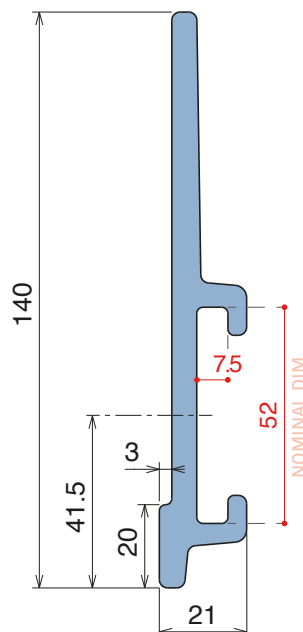

Part 3017
50 x 6 mm
Page 467

Part 159
Page 467

Easy Bendable

For the grooved version, just add "-S" to the related Article Nr.