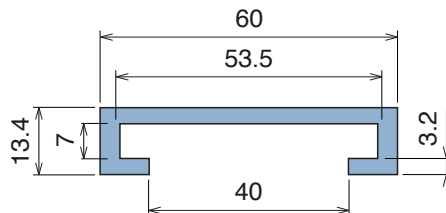

158

Profilo "C" / C-Profile / C-Profil

Delivery: **Easy** **Standard** Fit on 50 x 6 mm