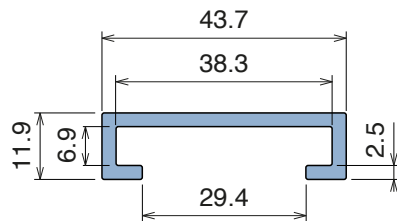

1082

Profilo "C" / C-Profile / C-Profil

Fit on 38.1 x 6.35 mm