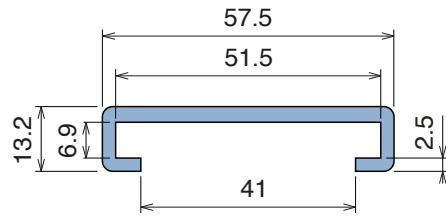

1042

Profilo "C" / C-Profile / C-Profil

Delivery: **Easy** **Standard** Fit on 50 x 6 mm