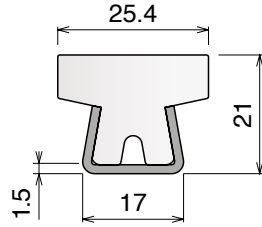

Materiale / Material / Materialien:
Profilo metallico: Acciaio inox AISI 304
Metal profile: Stainless steel AISI 304
Metallprofil: Edelstahl AISI 304

122 Guida conica / Guide rail / Konische Führung

Delivery: **Easy** **Standard**

Stainless steel profile thickness: 1,5 mm