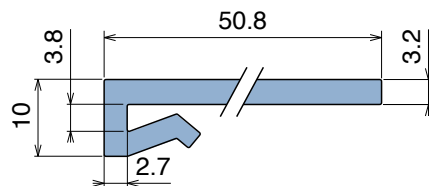

1031

Profilo "J" / J-Profile / J-Profil

Delivery: **Easy** **Standard** Fit on 3 mm (1/8")