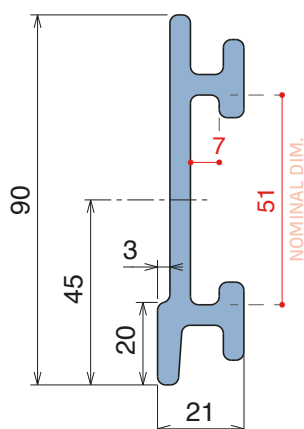

Guida laterale con salva etichetta

Side guide with label saver / Seitenführung mit Etikettenschutz

Article-Nr.	Material	Availability	Supply
107720BLC	BluLub	Stock item	3 m bars
107721C	Black	On request	3 m bars
107725C	Blue	On request	3 m bars
107724C	Grey	On request	3 m bars
107721AC	AS	On request	3 m bars

Part 3017
50 x 6 mm
Page 467

Valid also for
RS versions

Option of application - Plate

Part 159
Page 467

Valid also for
RS versions

Part 3311
Page 539

Option of application - Guide

Easy Bendable

For the grooved version, just add "-S" to the related Article Nr.