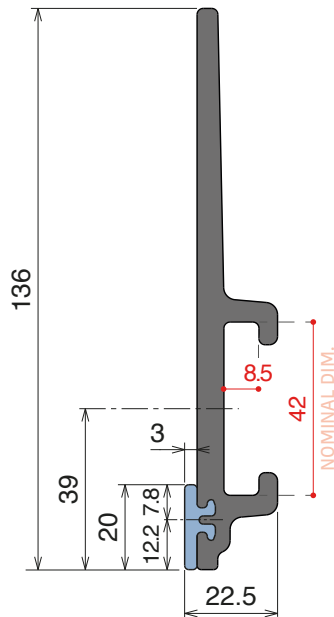

VERSION A - Label saver 2 cm