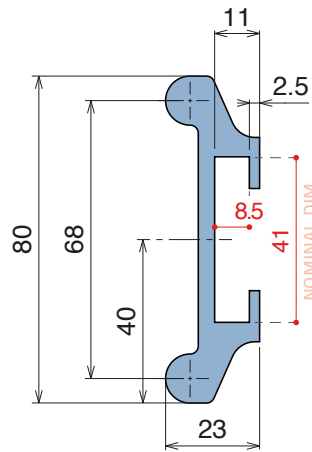

183 Guida laterale / Side guide / Seitenführung

Delivery: **Easy** **Standard** Fit on 40 x 8 mm

Article-Nr.	Material	Availability	Supply
18301BC	BluLub	Stock item	3 m bars
18301C	Black	Stock item	3 m bars
18305C	Blue	On request	3 m bars
18397C	Green	Stock item	3 m bars

Part 3017
40 x 8 mm
Page 467

Option of application - Plate

Part 117
Page 466

Option of application - M-Profile

Part 1055
Page 466