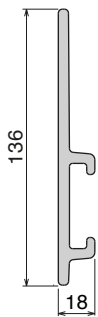

Page 450

189
Fit on mm
40 x 8