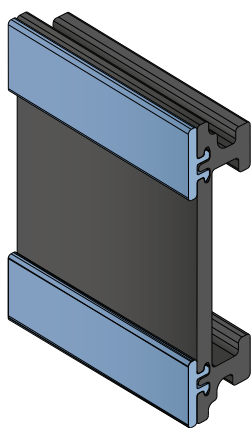

VERSION A - Label saver 2 cm