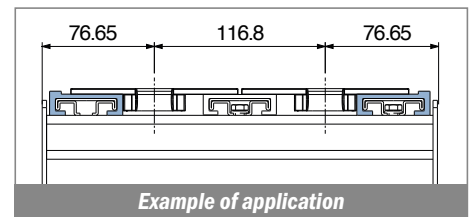

Article-Nr.	Material	Availability	Supply*
110700BC	BluLub	On request	3 m bars
110703C	Ti-White	On request	3 m bars
110701C	Black	On request	3 m bars
110705C	Blue	On request	3 m bars