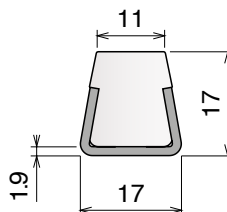

Hygienic
Version