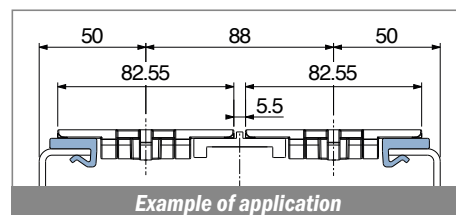

Article-Nr.	Material	Availability	Supply*
109100B-30	BluLub	On request	30 m coils
109103-30	Ti-White	On request	30 m coils
109105-30	Blue	On request	30 m coils