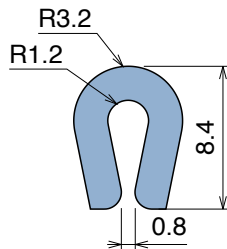

167 Guida collo / Neck guide / Nackenführung

Delivery: **Easy** **Standard** Fit on 1.8 - 2 mm