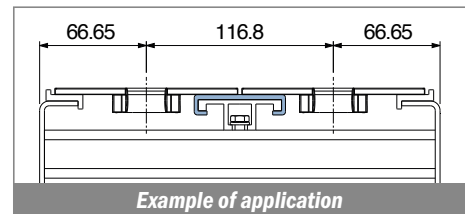

1045

Profilo "C" / C-Profile / C-Profil

Fit on 50.8 x 12.7 mm

North America STANDARD

Article-Nr.	Material	Availability	Supply*
104500BC	BluLub	On request	3 m bars
104500B	BluLub	On request	6 m bars
104503C	Ti-White	On request	3 m bars
104503	Ti-White	On request	6 m bars
104505C	Blue	On request	3 m bars
104505	Blue	On request	6 m bars