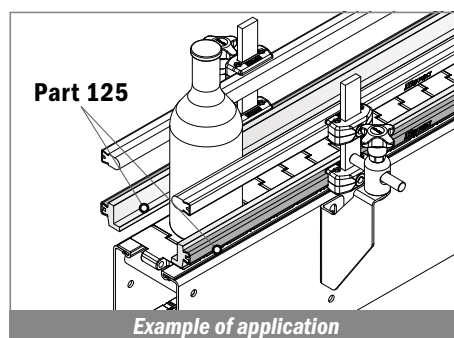

Article-Nr.	Material	Availability	Supply
12500BC	BluLub	On request	3 m bars
12501C	Ti-White	On request	3 m bars
12505C	Blue	On request	3 m bars