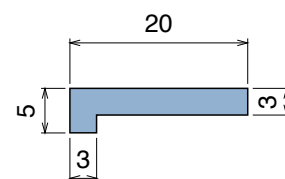

150 Profilo "L" / L-Profile / L-Profil

Delivery: **Easy** **Standard**