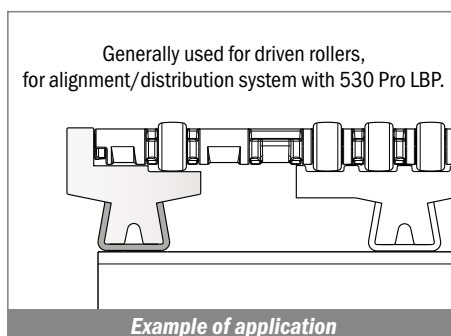

198-199

Macchina curvatrice / Bending machine / Biegemaschine

Delivery: **Easy** **Standard**

Electric Bending machine

Article-Nr. **19848**

Dimension base: 665 x 740 mm
 Height: 1400 mm
 Approximate weight: 170 Kg
 Shafts diameter: 30 mm
 Rolls diameter: 137 mm
 Geared motor: HP 1
 Shafts speed: 9 RPM
 Steel frame
 Two forming rolls
 Steel shafts in special steel