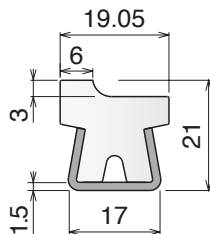

191

Guida conica / Guide rail / Konische Führung

Delivery: **Easy** Standard

Stainless steel profile thickness: 1,5 mm