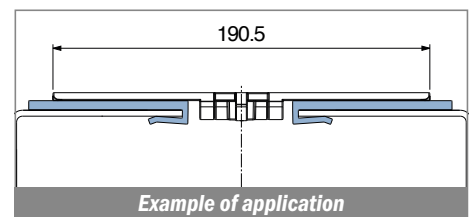

1034

Profilo "J" / J-Profile / J-Profil

Delivery: **Easy** **Standard** Fit on 3 mm (1/8")

North America STANDARD

Article-Nr.	Material	Availability	Supply*
103400BC	BluLub	On request	3 m bars
103400B	BluLub	On request	6 m bars
103403C	Ti-White	Stock item	3 m bars
103403	Ti-White	On request	6 m bars
103405C	Blue	On request	3 m bars
103405	Blue	On request	6 m bars