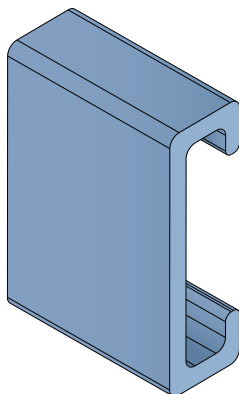

137 Guida laterale / Side guide / Seitenführung

Delivery: **Easy** **Standard** Fit on 40 x 8 mm

Article-Nr.	Material	Availability	Supply*
13701BC	BluLub	Stock item	3 m bars
13701B	BluLub	On request	6 m bars
13703C	Ti-White	Stock item	3 m bars
13703	Ti-White	On request	6 m bars
13702C	Black	Stock item	3 m bars
13702	Black	On request	6 m bars
13705C	Blue	On request	3 m bars
13705	Blue	On request	6 m bars
13701C	Green	Stock item	3 m bars
13701	Green	Stock item	6 m bars