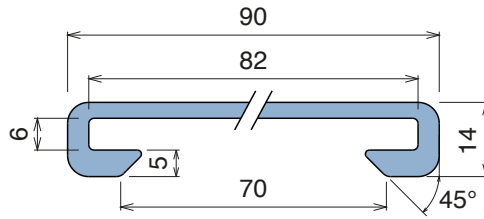

1102-1107

Guide estruse / Extruded profiles / Extrudiertes Profil

* Standard 3 m (10 ft) or 6 m (20 ft) profiles are typically shipped by common carrier. Selected items can be coiled into cartons for more convenient shipping.

NEW 1102

Profilo "C" / C-Profile / C-Profil

Fit on 80 x 5 mm