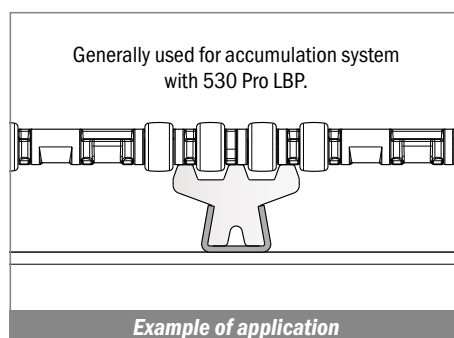

Article-Nr.	Material	Availability	Supply
12700BC	BluLub	On request	3 m bars
12701C	Ti-White	On request	3 m bars
12705C	Blue	On request	3 m bars