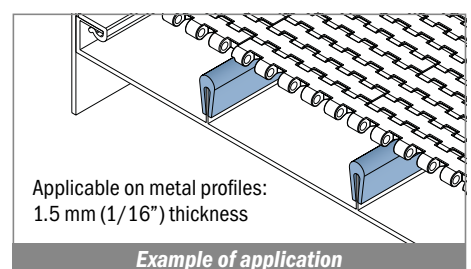

Article-Nr.	Material	Availability	Supply*
110908-30	BluLub	On request	30 m coils
110903-30	Ti-White	On request	30 m coils
110905-30	Blue	On request	30 m coils