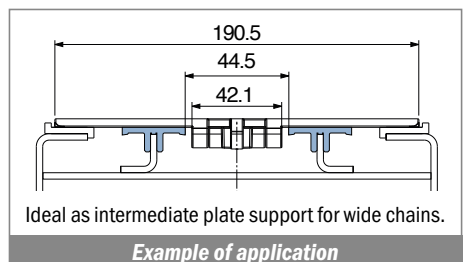

Supports available
Part 230/231
Page 508

108

Profilo T / T-profile / T-Profil

Delivery: **Easy** **Standard** Fit on 4 mm

Article-Nr.	Material	Availability	Supply*
10800BC	BluLub	On request	3 m bars
10800B	BluLub	Stock item	6 m bars
10803C	Ti-White	On request	3 m bars
10803	Ti-White	On request	6 m bars
10801C	Black	Stock item	3 m bars
10801	Black	On request	6 m bars
10805C	Blue	On request	3 m bars
10805	Blue	On request	6 m bars
10802C	Green	Stock item	3 m bars
10802	Green	Stock item	6 m bars