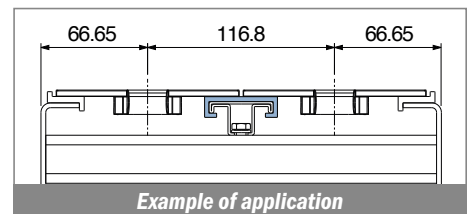

Article-Nr.	Material	Availability	Supply*
108200BC	BluLub	On request	3 m bars
108200B	BluLub	On request	6 m bars
108203C	Ti-White	On request	3 m bars
108203	Ti-White	On request	6 m bars
108205C	Blue	On request	3 m bars
108205	Blue	On request	6 m bars