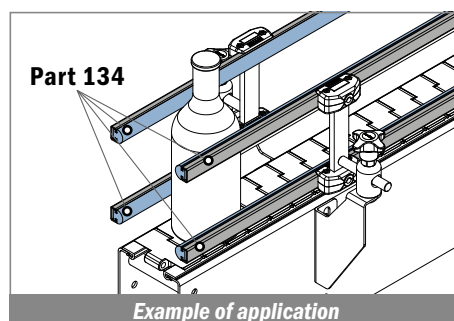

Only plastic profile

Article-Nr.	Material	Availability	Supply*
13450BC	BluLub	On request	3 m bars
13453C	Ti-White	On request	3 m bars
13455C	Blue	On request	3 m bars
13451C	Green	On request	3 m bars