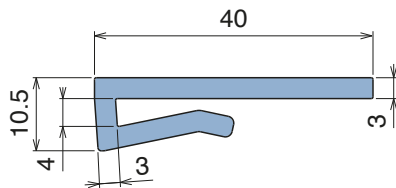

1046

Profilo "J" / J-Profile / J-Profil

Delivery: **Easy** **Standard** Fit on 3 mm (1/8")