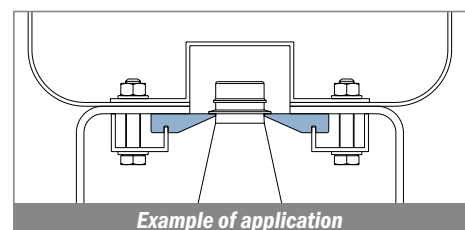

Article-Nr.	Material	Availability	Supply
16901B	BluLub	Stock item	3 m bars
16902B	BluLub	On request	6 m bars
16900B	BluLub	Stock item	30 m coils
16901	Ti-White	On request	3 m bars
16902	Ti-White	On request	6 m bars
16900	Ti-White	On request	30 m coils
16905C	Blue	On request	3 m bars
16905	Blue	On request	6 m bars
16905-30	Blue	On request	30 m coils