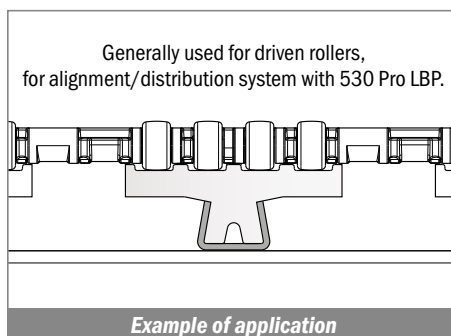

Article-Nr.	Material	Availability	Supply
12800BC	<i>BluLub</i>	On request	3 m bars
12801C	<i>Ti-White</i>	On request	3 m bars
12805C	Blue	On request	3 m bars