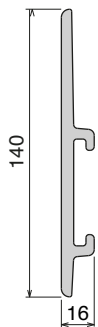

Page 429

1102 Fit on 80 x 5 mm

Page 430

1107 Fit on 90 x 12 mm

Page 430

163 See dimension available
Used with Part. 164/165

Page 431

160 Used with Part. 164/165

Fit on 10 mm

Page 444

1012

Fit on 12/13 mm

Page 444

181 Fit on 25,4 x 25,4 mm

Page 444

1052 Fit on 38,1 x 50,8 mm

Page 452

1079 RS
Fit on mm
40 x 8

Page 452

1104
Fit on mm
40 x 4

Page 453

1096
Fit on mm
50 x 5

Page 453

189
Fit on mm
50 x 6

Page 454

189 Label saver
Fit on mm
50 x 6

Page 454/455

187
Fit on mm
60 x 6

Page 456

187 Label saver
Fit on mm
60 x 6

Page 456

Side guide rail USED WITH PLATE AND CLAMP