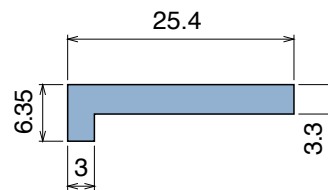

1038 Profilo "L" / L-Profile / L-Profil

North America STANDARD