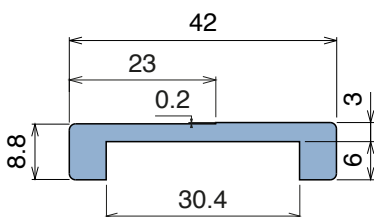

Staggered version