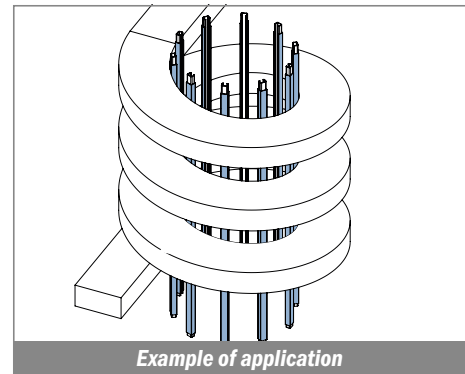

Article-Nr.	Material	Availability	Supply
18000BC	BluLub	On request	3 m bars
18000B	BluLub	On request	6 m bars
18003C	Ti-White	On request	3 m bars
18003	Ti-White	On request	6 m bars
18005C	Blue	On request	3 m bars
18005	Blue	On request	6 m bars