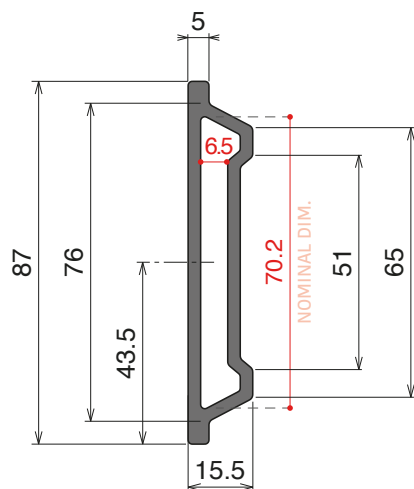

136 Guida laterale / Side guide / Seitenführung

Delivery: **Easy** **Standard** Fit on 60 x 6 mm

Article-Nr.	Material	Availability	Supply
13601C	Black	Stock item	3 m bars
13601	Black	On request	6 m bars
13602C	Blue RAL 5012	Stock item	3 m bars
13602	Blue RAL 5012	Stock item	6 m bars

Part 3017
60 x 6 mm
Page 467

Part 345
Page 539

Option of application - Plate

Easy Bendable

For the grooved version, just add "-S" to the related Article Nr.