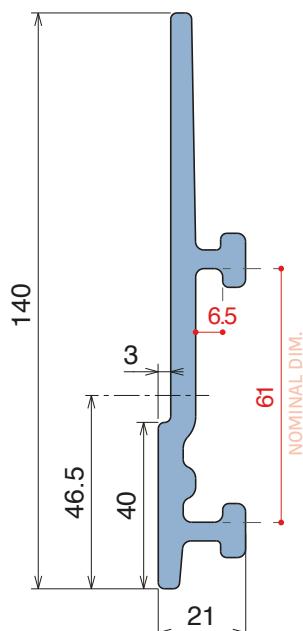

Guida laterale con salva etichetta

Side guide with lable saver / Seitenführung mit Etikettenschutz

Article-Nr.	Material	Availability	Supply
18940BC	BluLub	Stock item	3 m bars
18945C	Blue	On request	3 m bars
18944C	Grey	Stock item	3 m bars

Part 3017
60 x 5 mm
Page 467

Part 3311
Page 539

Option of application - Plate

Part 1088
Page 467

Part 3311
Page 539

Option of application - Guide

Easy Bendable

For the grooved version, just add "-S" to the related Article Nr.