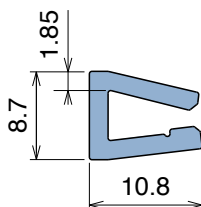

1090

Profilo "J" / J-Profile / J-Profil

Delivery: **Easy** **Standard** Fit on 3 mm (1/8")