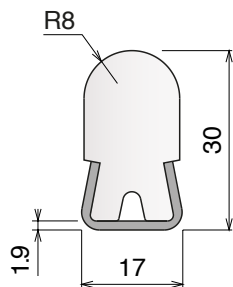

Article-Nr.	Material	Availability	Supply
106760BC	BluLub	On request	3 m bars
106763	Ti-White	On request	3 m bars
106765C	Blue	On request	3 m bars

143 Guida conica / Guide rail / Konische Führung

Delivery: **Easy** Standard