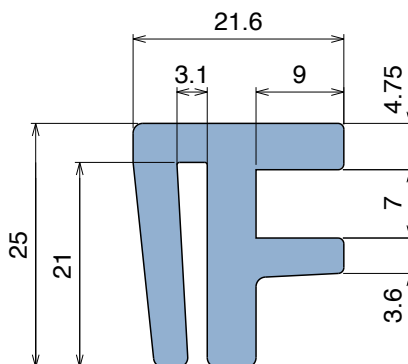

1040

Copri profilo / Bar cap / Abdeckprofil

Delivery: **Easy** **Standard** Fit on 3 mm (1/8")