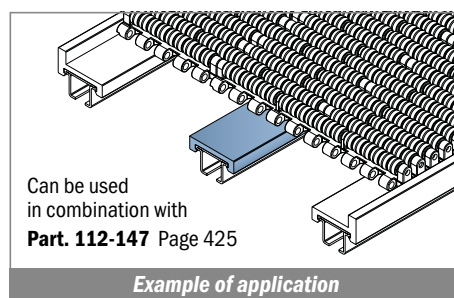

Article-Nr.	Material	Availability	Supply*
111300BC	BluLub	On request	3 m bars
111300B	BluLub	On request	6 m bars
111300B-30	BluLub	On request	30 m coils
111303C	Ti-White	On request	3 m bars
111303	Ti-White	On request	6 m bars
111303-30	Ti-White	On request	30 m coils
111301C	Black	On request	3 m bars
111301	Black	On request	6 m bars
111301-30	Black	On request	30 m coils
111305C	Blue	On request	3 m bars
111305	Blue	On request	6 m bars
111305-30	Blue	On request	30 m coils
111302C	Green	On request	3 m bars
111302	Green	On request	6 m bars
111302-30	Green	On request	30 m coils