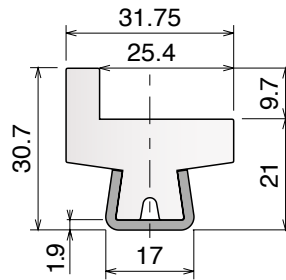

Stainless steel profile thickness: 1,9 mm