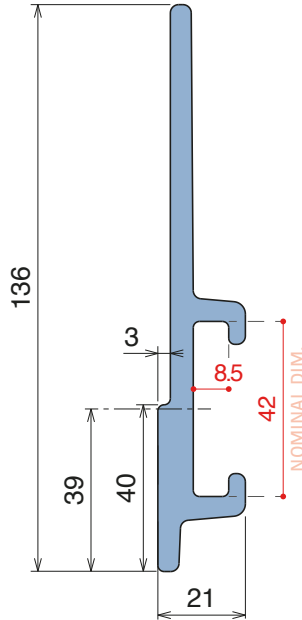

189-1079 RS

Guide estruse / Extruded profiles / Extrudiertes Profil

Guida laterale con salva etichetta

Side guide with lable saver / Seitenführung mit Etikettenschutz

Article-Nr.	Material	Availability	Supply
18911BC	BluLub	Stock item	3 m bars
18911BLC	Blue	On request	3 m bars
18915C	Grey	On request	3 m bars

Part 3017
40 x 8 mm
Page 467

Valid also for
RS versions

Option of application - Plate

Part 117
Page 466

Valid also for
RS versions

Option of application - M-Profile

Part 1055
Page 466

Valid also for
RS versions

Option of application - Guide

1079

RS

Guida laterale con salva etichetta / Side guide with lable saver / Seitenführung mit Etikettenschutz

Delivery: **Easy** **Standard** Fit on 40 x 8 mm

Article-Nr.	Version	Material	Availability	Supply
107900	A	Black+ BluLub	On request	3 m bars
107901	B	Black+ BluLub	On request	3 m bars