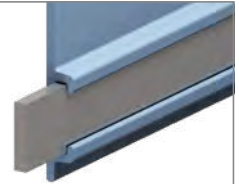

Article-Nr.	Material	Availability	Supply
18911BC	BluLub	Stock item	3 m bars
18911BLC	Blue	On request	3 m bars
18915C	Grey	On request	3 m bars

Part 3017
40 x 8 mm
Page 467

Valid also for
RS versions