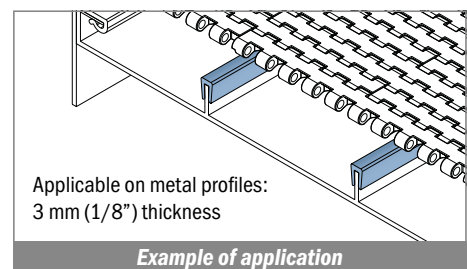

Article-Nr.	Material	Availability	Supply*
108400BC	BluLub	On request	3 m bars
108400B	BluLub	On request	6 m bars
108400B-30	BluLub	On request	30 m coils
108403C	Ti-White	On request	3 m bars
108403	Ti-White	On request	6 m bars
108403-30	Ti-White	On request	30 m coils
108405C	Blue	On request	3 m bars
108405	Blue	On request	6 m bars
108405-30	Blue	On request	30 m coils