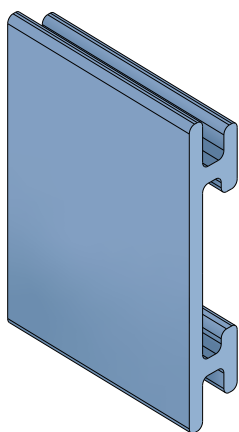

Delivery: **Easy** **Standard** Fit on 50 x 6 mm

Article-Nr.	Material	Availability	Supply
105720BLC	BluLub	Stock item	3 m bars
105721C	Black	On request	3 m bars
105725C	Blue	On request	3 m bars
105724C	Grey	On request	3 m bars
105721AC	AS	On request	3 m bars