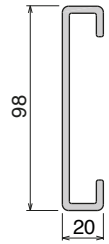

Page 447

1107
Fit on mm
90 x 12

Page 448

1064
Fit on mm
55 x 4