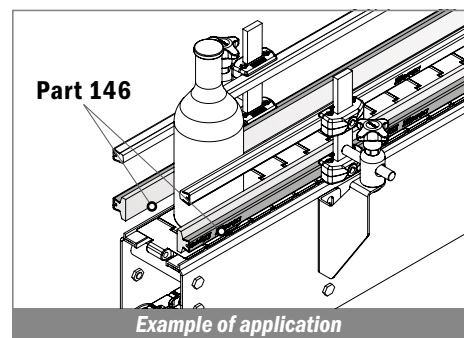

Article-Nr.	Material	Availability	Supply
14600BC	BluLub	On request	3 m bars
14601C	Ti-White	On request	3 m bars
14605C	Blue	On request	3 m bars