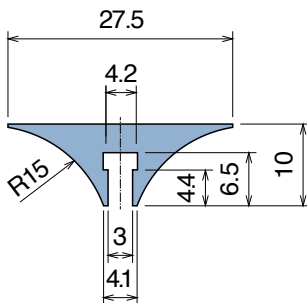

* Standard 3 m (10 ft) or 6 m (20 ft) profiles are typically shipped by common carrier. Selected items can be coiled into cartons for more convenient shipping.

*Products stored in coils will have the tendency to retain a certain deformation when uncoiled, therefore consistency in the profile cross section over the full length of the coil cannot be guaranteed.

199 Piastra di trasferimento / Transfer plate / Überschubprofil

Delivery: **Easy** **Standard** Fit on 3 mm (1/8")