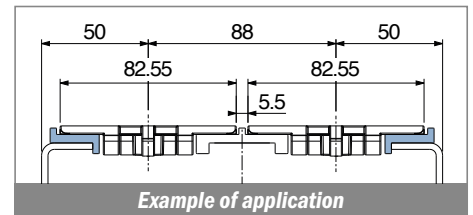

Article-Nr.	Material	Availability	Supply*
111600B-60	BluLub	On request	60 m coils
111603-60	Ti-White	On request	60 m coils
111601-60	Black	On request	60 m coils
111605-60	Blue	On request	60 m coils
111602-60	Green	On request	60 m coils