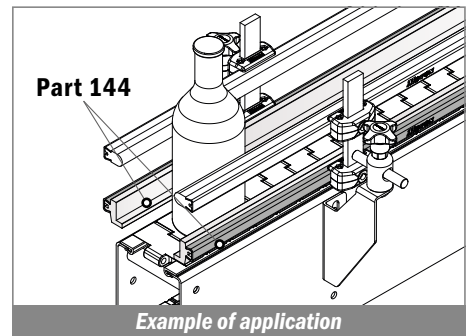

Article-Nr.	Material	Availability	Supply
14460BC	BluLub	On request	3 m bars
14463	Ti-White	Stock item	3 m bars
14463BLC	Blue	On request	3 m bars

Hygienic Version
NEW