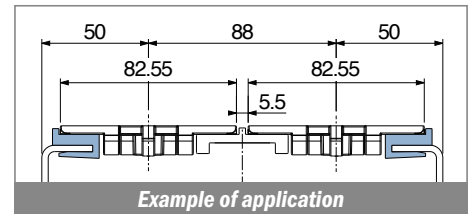

North America STANDARD

Article-Nr.	Material	Availability	Supply*
101500BC	BluLub	On request	3 m bars
101500B	BluLub	On request	6 m bars
101500B-30	BluLub	On request	30 m coils
101503C	Ti-White	On request	3 m bars
101503	Ti-White	On request	6 m bars
101503-30	Ti-White	On request	30 m coils
101505C	Blue	On request	3 m bars
101505	Blue	On request	6 m bars
101505-30	Blue	On request	30 m coils