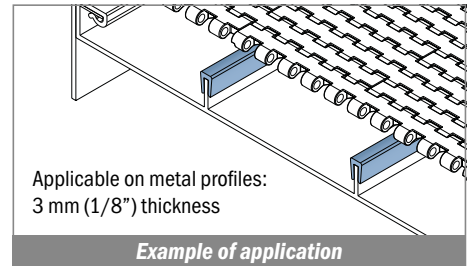

Article-Nr.	Material	Availability	Supply*
108500BC	BluLub	On request	3 m bars
108500B	BluLub	On request	6 m bars
108500B-30	BluLub	On request	30 m coils
108503C	Ti-White	On request	3 m bars
108503	Ti-White	On request	6 m bars
108503-30	Ti-White	On request	30 m coils
108505C	Blue	On request	3 m bars
108505	Blue	On request	6 m bars
108505-30	Blue	On request	30 m coils