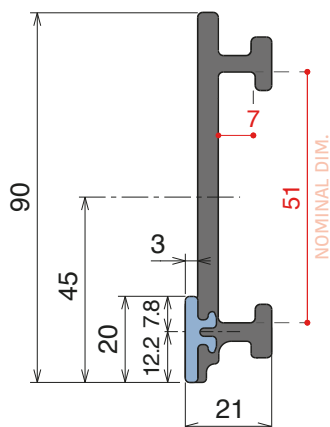

1077/1078 RS Guida laterale con salva etichetta / Side guide with lable saver / Seitenführung mit Etikettenschutz

Delivery:	Easy	Standard	Fit on 50 x 6 mm	Article-Nr.	Version	Material	Availability	Supply
				107722	A	Black+ BluLub	On request	3 m bars
				107723	B	Black+ BluLub	On request	3 m bars

VERSION A - Label saver 2 cm