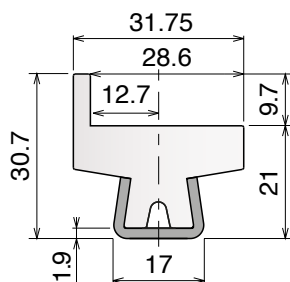

Stainless steel profile thickness: 1,9 mm