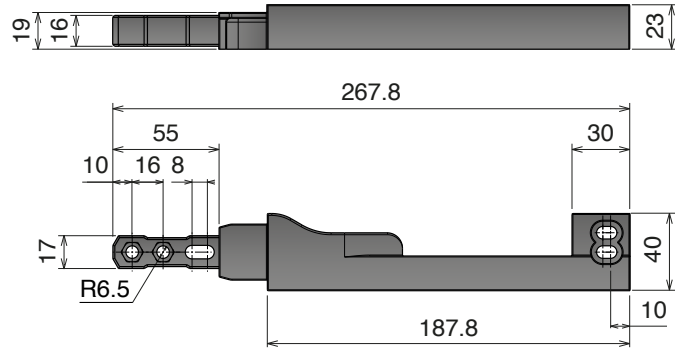

116

Pattino guida catena, laterale / Side transfer guide shoe / Seitlicher Transfer Schuh

Delivery: **Easy** **Standard** Used with Part 112 Page 425

Article-Nr.	Colour	Availability

11651	Black	On request

VERSION LEFT