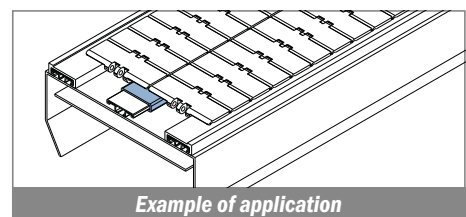

Article-Nr.	Material	Availability	Supply*
110100BC	BluLub	On request	3 m bars
110100B	BluLub	On request	6 m bars
110103C	Ti-White	On request	3 m bars
110103	Ti-White	On request	6 m bars
110105C	Blue	On request	3 m bars
110105	Blue	On request	6 m bars