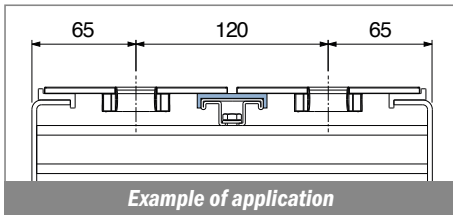

1115-1080-1081

Guide estruse / Extruded profiles / Extrudiertes Profil

* Standard 3 m (10 ft) or 6 m (20 ft) profiles are typically shipped by common carrier. Selected items can be coiled into cartons for more convenient shipping.

* Products stored in coils will have the tendency to retain a certain deformation when uncoiled, therefore consistency in the profile cross section over the full length of the coil cannot be guaranteed.

NEW 1115 Profilo "U" / U-Profile / U-Profil