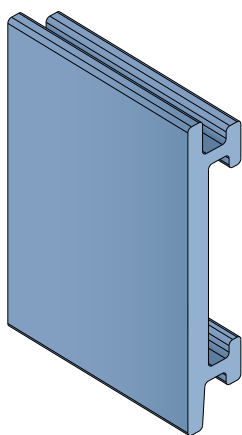

Single components

Easy Bendable

For the grooved version, just add "-S" to the related Article Nr.

1057/1077

Guida laterale / Side guide / Seitenführung

Delivery: **Easy** **Standard** Fit on 60 x 6 mm

Article-Nr.	Material	Availability	Supply
105700BC	BluLub	Stock item	3 m bars
105711C	Black	Stock item	3 m bars
105705C	Blue	On request	3 m bars
105704C	Grey	Stock item	3 m bars