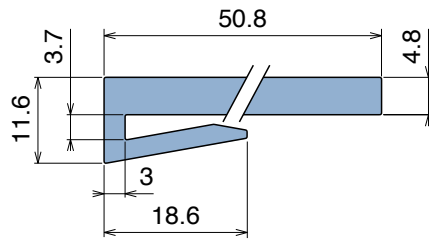

* Standard 3 m (10 ft) or 6 m (20 ft) profiles are typically shipped by common carrier. Selected items can be coiled into cartons for more convenient shipping.

*Products stored in coils will have the tendency to retain a certain deformation when uncoiled, therefore consistency in the profile cross section over the full length of the coil cannot be guaranteed.

1030

Profilo "J" / J-Profile / J-Profil

Delivery: **Easy** **Standard** Fit on 3 mm (1/8")