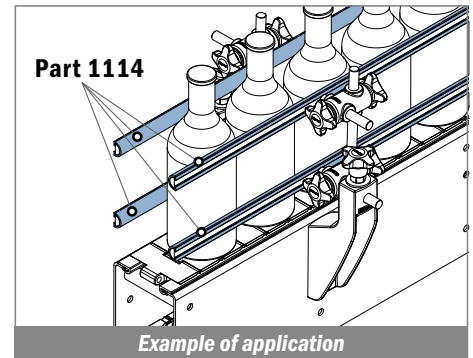

1039

Profilo per mezzitondi / Half round profile for steel rods / Halbmond Profil

Delivery: **Easy** **Standard**

Article-Nr.	Material	Availability	Supply*
103923BC	BluLub	On request	3 m bars
103923B	BluLub	On request	6 m bars
103923B-30	BluLub	Stock item	30 m coils
103923B-60	BluLub	On request	60 m coils
103923C	Ti-White	Stock item	3 m bars
103923	Ti-White	On request	6 m bars
103923-30	Ti-White	Stock item	30 m coils
103923-60	Ti-White	Stock item	60 m coils
103925C	Blue	On request	3 m bars
103925	Blue	On request	6 m bars
103925-30	Blue	On request	30 m coils
103925-60	Blue	On request	60 m coils