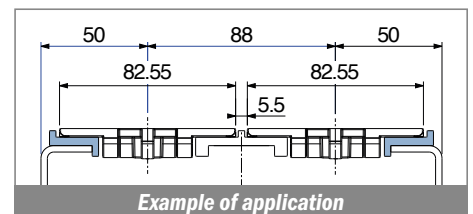

Article-Nr.	Material	Availability	Supply*
107404	BluLub	On request	60 m coils
107403	Ti-White	On request	60 m coils
107401	Black	Stock item	60 m coils
107405	Blue	On request	60 m coils