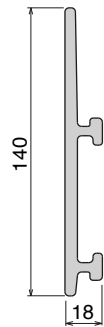

Page 464

189 Label saver
Fit on mm
60 x 6