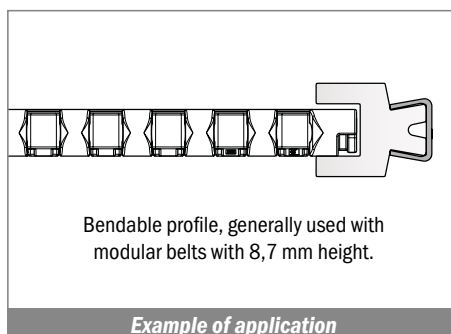

Article-Nr.	Material	Availability	Supply
108763	BluLub	On request	3 m bars
108764	Ti-White	On request	3 m bars
108765	Blue	On request	3 m bars