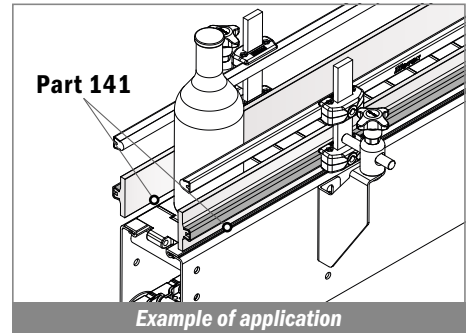

Article-Nr.	Material	Availability	Supply
14160BC	<i>BluLub</i>	On request	3 m bars
14163	<i>Ti-White</i>	Stock item	3 m bars
14163BLC	Blue	On request	3 m bars
14163A	<i>AS</i>	Stock item	3 m bars