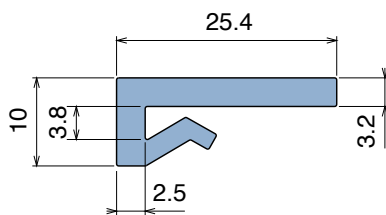

1021

Profilo "J" / J-Profile / J-Profil

Delivery: **Easy** **Standard** Fit on 3 mm (1/8")