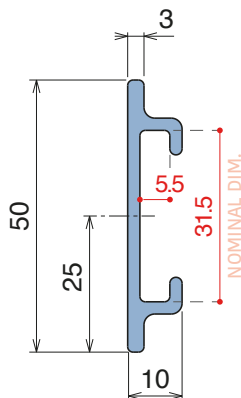

Delivery: **Easy** **Standard** Fit on 30 x 4 mm

Article-Nr.	Material	Availability	Supply*
106300BC	BluLub	On request	3 m bars
106301C	Black	Stock item	3 m bars
106302C	Green	Stock item	3 m bars

Part 3017