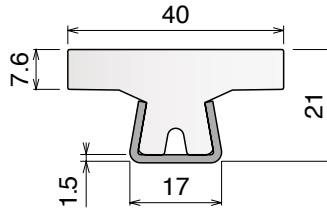

124 Guida conica / Guide rail / Konische Führung

Delivery: **Easy** **Standard**

Stainless steel profile thickness: 1,5 mm