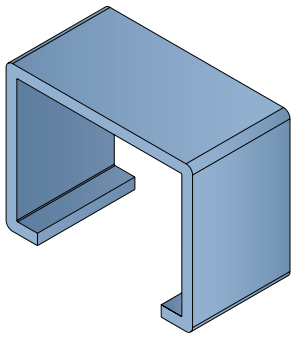

1052 Copri profilo / Bar cover / Abdeckprofil

Delivery: **Easy** **Standard** Fit on 38.1 x 50.8 mm (1-1/2"x 2")