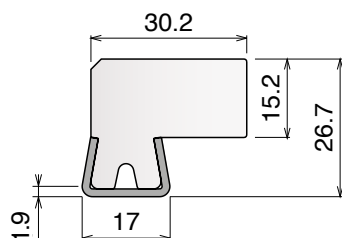

Article-Nr.	Material	Availability	Supply
18460BC	BluLub	On request	3 m bars
18463	Ti-White	On request	3 m bars
18463BLC	Blue	On request	3 m bars

191

Guida conica / Guide rail / Konische Führung

Delivery: **Easy** Standard