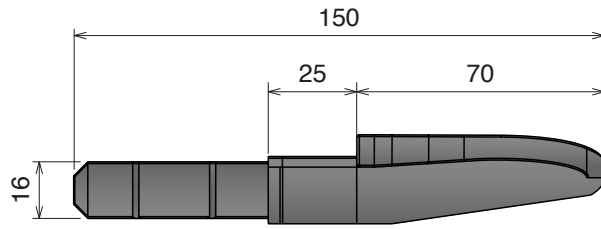

113

Pattino guida catena, centrale / Central wear strip shoe / Zentraler Einlaufschuh

Delivery: **Easy** **Standard** Used with Part 112 Page 425

Article-Nr.	Colour	Availability

11301	Black	On request