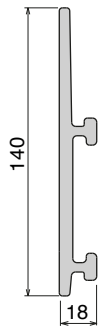

Page 462

189
Fit on mm
60 x 5