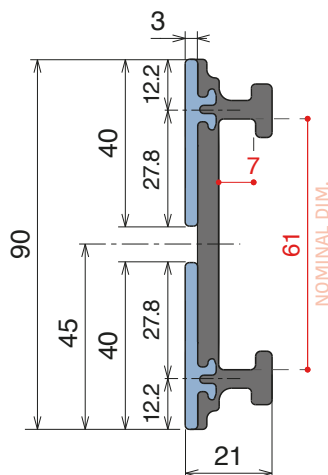

VERSION B - Label saver 4 cm

Article-Nr.	Version	Material	Availability	Supply
107800	A	Black+ BluLub	On request	3 m bars
107801	B	Black+ BluLub	On request	3 m bars

Base profile

Art-Nr.	Supply
107891	3 m bars

Label saver 2 cm

Art-Nr.	Supply
18987	30 m coils

Label saver 4 cm

Art-Nr.	Supply
18988	30 m coils

Label saver 2 cm and 4 cm can also be combined together to obtain different version.

Single components

Easy Bendable

For the grooved version, just add "-S" to the related Article Nr.