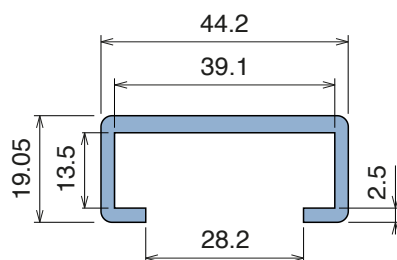

1044

Profilo "C" / C-Profile / C-Profil

Delivery: **Easy** **Standard** Fit on 38.1 x 12.7 mm