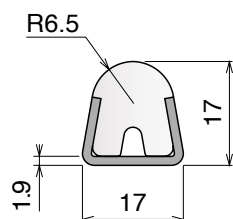

Stainless steel profile thickness: 1,9 mm