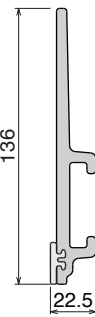

Page 440

1006

Fit on 5 mm

Page 440

1007

Fit on 5 mm

Page 441

1095

Fit on 10 mm

Page 444

1012

Fit on 12/13 mm

Page 444

181 Fit on 25,4 x 25,4 mm

Page 444

1052 Fit on 38,1 x 50,8 mm

Page 445

180 Fit on 30,5 x 46 mm

Page 445

1108

Page 445

Side guide rail USED WITH PLATE

See product page for specific details and materials available.

1063
Fit on mm
30 x 4

Page 450

194 Label saver
Fit on mm
50 x 6

Page 450

189
Fit on mm
40 x 8

Page 451

189 Label saver
Fit on mm
40 x 8

Page 451/452

1079 RS
Fit on mm
40 x 8