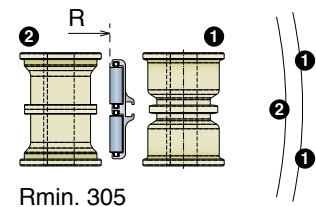

Rmin. 305

Article-Nr.	Ø (mm)	Suitable for Part.
15107	25	361
15107E	30	361