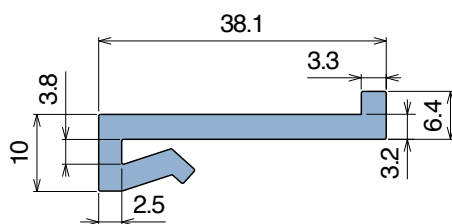

1027

Profilo "J" / J-Profile / J-Profil

Delivery: **Easy** **Standard** Fit on 3 mm (1/8")