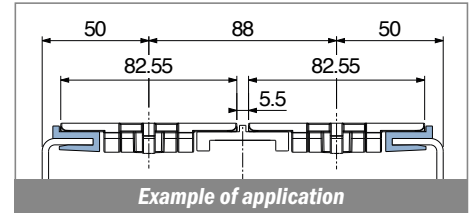

1014

Profilo "J" / J-Profile / J-Profil

Delivery: **Easy** **Standard** Fit on 3 mm (1/8")

North America STANDARD

Article-Nr.	Material	Availability	Supply*
101400BC	BluLub	On request	3 m bars
101400B	BluLub	On request	6 m bars
101400B-30	BluLub	On request	30 m coils
101403C	Ti-White	Stock item	3 m bars
101403	Ti-White	On request	6 m bars
101403-30	Ti-White	Stock item	30 m coils
101405C	Blue	On request	3 m bars
101405	Blue	On request	6 m bars
101405-30	Blue	On request	30 m coils