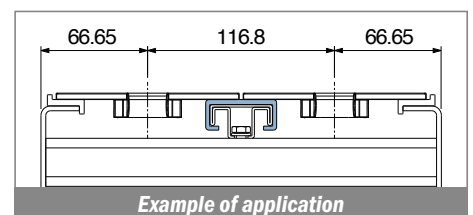

1044

Profilo "C" / C-Profile / C-Profil

Delivery: **Easy** **Standard** Fit on 38.1 x 12.7 mm

North America STANDARD

Article-Nr.	Material	Availability	Supply*
104400BC	BluLub	On request	3 m bars
104400B	BluLub	On request	6 m bars
104403C	Ti-White	Stock item	3 m bars
104403	Ti-White	On request	6 m bars
104405C	Blue	On request	3 m bars
104405	Blue	On request	6 m bars