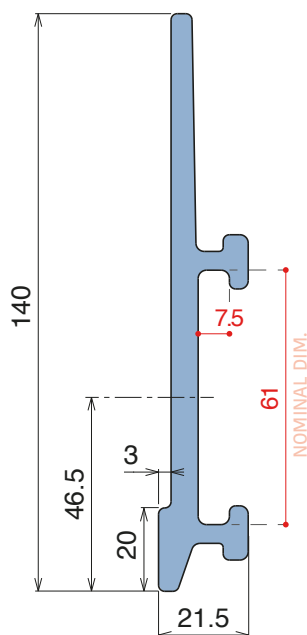

Part 3017

60 x 6 mm
Page 467

Part 3311
Page 539

Option of application - Plate

Part 1089

Page 467

Part 3311
Page 539

Option of application - Guide

Easy Bendable

For the grooved version, just add "-S" to the related Article Nr.