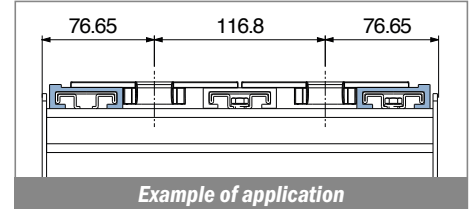

Article-Nr.	Material	Availability	Supply*
110200BC	BluLub	On request	3 m bars
110200B	BluLub	On request	6 m bars
110203C	Ti-White	On request	3 m bars
110203	Ti-White	On request	6 m bars
110205C	Blue	On request	3 m bars
110205	Blue	On request	6 m bars