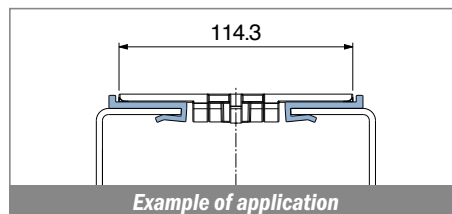

1027

Profilo "J" / J-Profile / J-Profil

Delivery: **Easy** **Standard** Fit on 3 mm (1/8")

North America STANDARD

Article-Nr.	Material	Availability	Supply*
102700BC	BluLub	On request	3 m bars
102700B	BluLub	On request	6 m bars
102700B-30	BluLub	On request	30 m coils
102703C	Ti-White	Stock item	3 m bars
102703	Ti-White	On request	6 m bars
102703-30	Ti-White	On request	30 m coils
102705C	Blue	On request	3 m bars
102705	Blue	On request	6 m bars
102705-30	Blue	On request	30 m coils