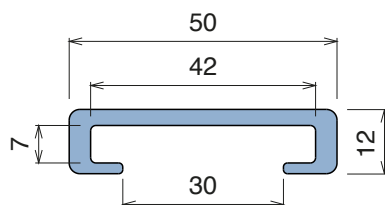

NEW 1101

Profilo "C" / C-Profile / C-Profil

Fit on 40 x 6 mm