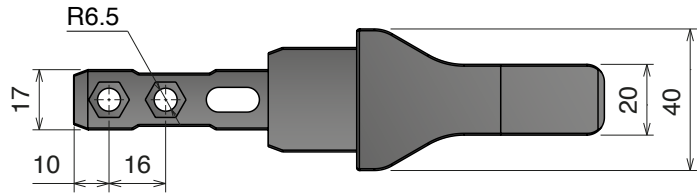

113

Pattino guida catena, centrale / Central wear strip shoe / Zentraler Einlaufschuh

Delivery: **Easy** **Standard** Used with Part 112 Page 425

Article-Nr.	Colour	Availability

11301	Black	On request