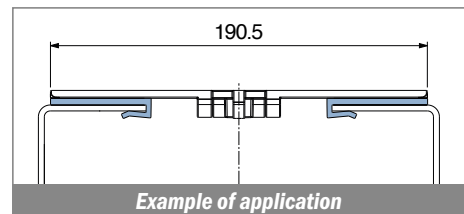

1031

Profilo "J" / J-Profile / J-Profil

Delivery: **Easy** **Standard** Fit on 3 mm (1/8")

North America STANDARD

Article-Nr.	Material	Availability	Supply*
103100BC	BluLub	Stock item	3 m bars
103100B	BluLub	On request	6 m bars
103103C	Ti-White	Stock item	3 m bars
103103	Ti-White	Stock item	6 m bars
103105C	Blue	On request	3 m bars
103105	Blue	On request	6 m bars