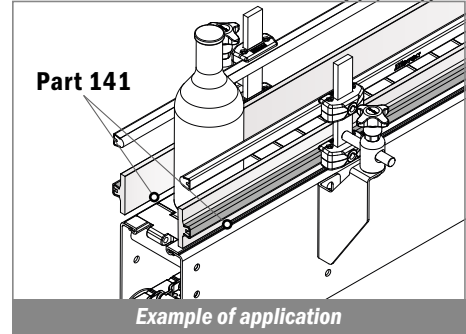

Article-Nr.	Material	Availability	Supply
14101BC	<i>BluLub</i>	On request	3 m bars
14101C	<i>Ti-White</i>	Stock item	3 m bars
14105C	Blue	On request	3 m bars
14101AC	<i>AS</i>	Stock item	3 m bars