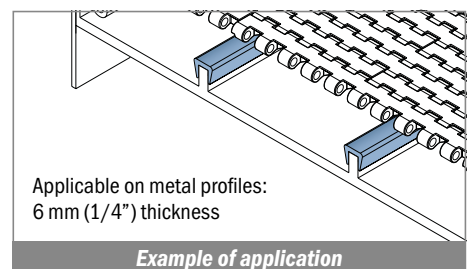

1010

Copri profilo / Bar cap / Abdeckprofil

Delivery: **Easy** **Standard** Fit on 6 mm (1/4")

Article-Nr.	Material	Availability	Supply*
101000B-30	BluLub	On request	30 m coils
101003-30	Ti-White	Stock item	30 m coils
101005-30	Blue	On request	30 m coils