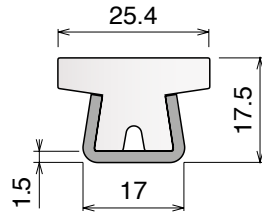

Materiale / Material / Materialien:
Profilo metallico: Acciaio inox AISI 304
Metal profile: Stainless steel AISI 304
Metallprofil: Edelstahl AISI 304

140 Guida conica / Guide rail / Konische Führung

Delivery: **Easy** **Standard**

Stainless steel profile thickness: 1,5 mm