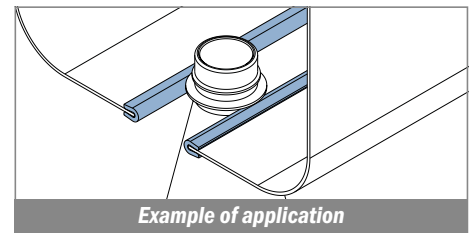

Article-Nr.	Material	Availability	Supply
16700BC	BluLub STABILIZED	Stock item	3 m bars
16700B	BluLub STABILIZED	On request	6 m bars
16700B-30	BluLub STABILIZED	Stock item	30 m coils
16700C	Ti-White	On request	3 m bars
16700	Ti-White	On request	6 m bars
16700-30	Ti-White	On request	30 m coils
16705C	Blue	On request	3 m bars
16705	Blue	On request	6 m bars
16705-30	Blue	On request	30 m coils