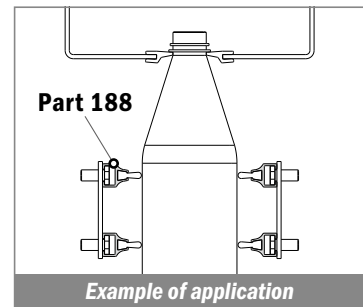

Used with
Part 362 Page 558
and **Part 1097** Page 576