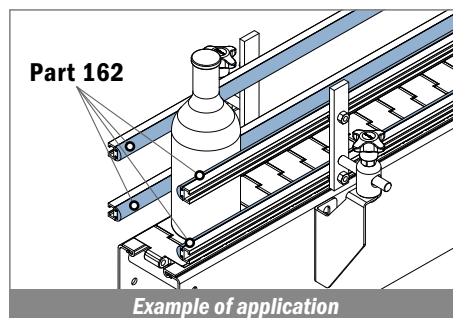

Used with **Part 164/165**
Page 433

Use as a reference for the inner dimensions of the profile.

164 Guida in alluminio / Aluminum guide / Aluminium profil

Delivery: **Easy** **Standard** Coils available

Article-Nr.	Material	Availability	Supply*	Profile cover	Box
16401C	Aluminum	Stock item	3 m bars	301403	60 pcs
16401	Aluminum	Stock item	6 m bars	301403	60 pcs