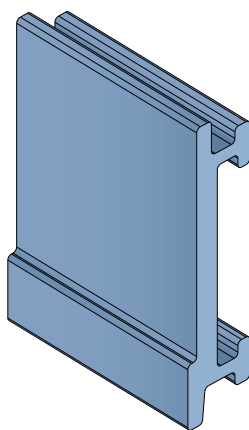

Guida laterale con salva etichetta

Side guide with label saver / Seitenführung mit Etikettenschutz

Article-Nr.	Material	Availability	Supply
107700BC	BluLub	On request	3 m bars
107711C	Black	On request	3 m bars
107705C	Blue	On request	3 m bars
107704C	Grey	On request	3 m bars

Part 3017

60 x 6 mm
Page 467

Valid also for **RS** versions

Option of application - Plate