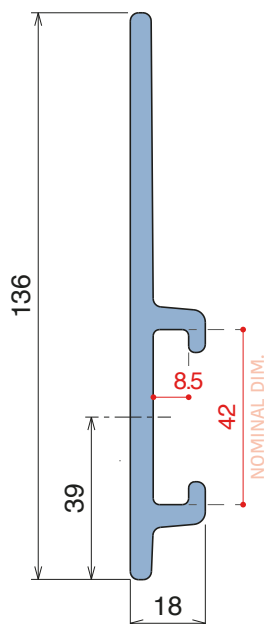

189 Guida laterale / Side guide / Seitenführung

Delivery: **Easy** **Standard** Fit on 40 x 8 mm

Article-Nr.	Material	Availability	Supply
18912BC	BluLub	Stock item	3 m bars
18912BLC	Blue	On request	3 m bars
18916C	Grey	On request	3 m bars

Part 3017
40 x 8 mm
Page 467

Part 117
Page 466

Part 1055
Page 466