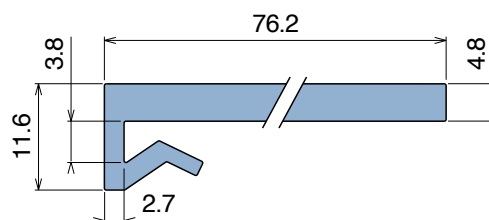

1034

Profilo "J" / J-Profile / J-Profil

Delivery: **Easy** **Standard** Fit on 3 mm (1/8")