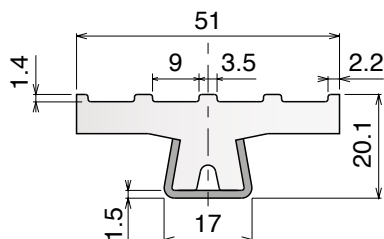

Materiale / Material / Materialien:
Profilo metallico: Acciaio inox AISI 304
Metal profile: Stainless steel AISI 304
Metallprofil: Edelstahl AISI 304

128 Guida conica / Guide rail / Konische Führung

Stainless steel profile thickness: 1,5 mm