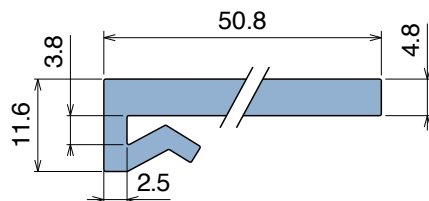

1032

Profilo "J" / J-Profile / J-Profil

Delivery: **Easy** **Standard** Fit on 3 mm (1/8")