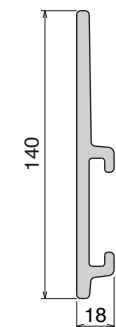

Fit on 10 mm

Page 444

1012

Fit on 12/13 mm

Page 444

181 Fit on 25,4 x 25,4 mm

Page 444

1052 Fit on 38,1 x 50,8 mm

Page 445

180 Fit on 30,5 x 46 mm

Page 445

1108

Page 445

Side guide rail USED WITH PLATE

See product page for specific details and materials available.

1063
Fit on mm
30 x 4

Page 452

1079 RS
Fit on mm
40 x 8

Page 452

1104
Fit on mm
40 x 4

Page 453

1096
Fit on mm
50 x 5

Page 453

189
Fit on mm
50 x 6

Page 454

189 Label saver
Fit on mm
50 x 6

Page 454/455

187
Fit on mm
60 x 6

Page 456

187 Label saver
Fit on mm
60 x 6

Page 456

Side guide rail USED WITH PLATE AND CLAMP