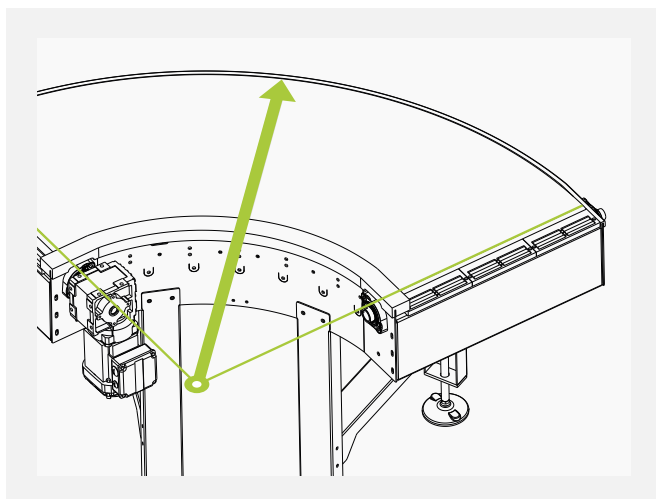

1 | Identify correct curve radius angle