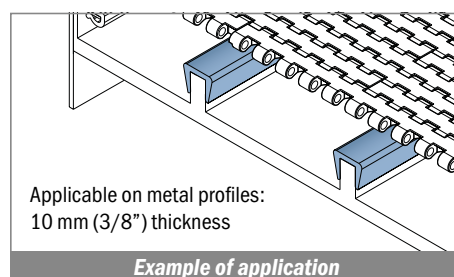

Article-Nr.	Material	Availability	Supply
101100B-30	BluLub	On request	30 m coils
101103-30	Ti-White	On request	30 m coils
101105-30	Blue	On request	30 m coils