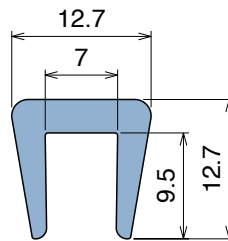

1009

Copri profilo / Bar cap / Abdeckprofil

Delivery: **Easy** **Standard** Fit on 6 mm (1/4")