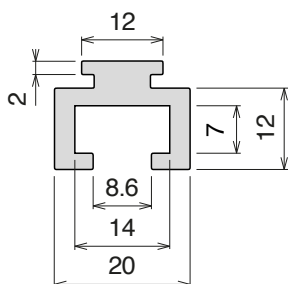

Used with **Part 164/165**
Page 433

Use as a reference for the inner dimensions of the profile.

164 Guida in alluminio / Aluminum guide / Aluminium profil

Delivery: **Easy** **Standard** Coils available

Article-Nr.	Material	Availability	Supply*	Profile cover	Box
16401C	Aluminum	Stock item	3 m bars	301403	60 pcs
16401	Aluminum	Stock item	6 m bars	301403	60 pcs