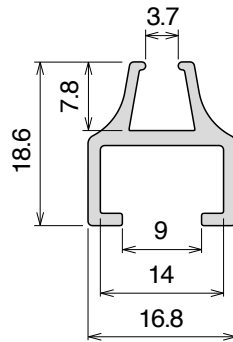

Used with
Part 362 Page 558
and **Part 1097** Page 576