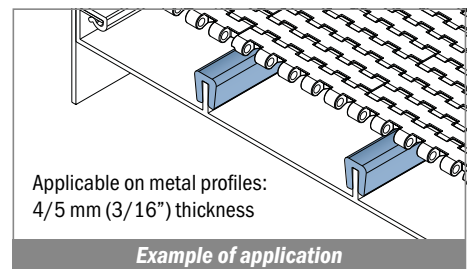

Article-Nr.	Material	Availability	Supply*
15300C	BluLub	Stock item	3 m bars
15300	BluLub	On request	6 m bars
15300-30	BluLub	Stock item	30 m coils
15303C	Ti-White	Stock item	3 m bars
15303	Ti-White	On request	6 m bars
15303-30	Ti-White	Stock item	30 m coils
15305C	Blue	On request	3 m bars
15305	Blue	On request	6 m bars
15305-30	Blue	On request	30 m coils
15302C	Green	Stock item	3 m bars
15302	Green	On request	6 m bars
15302-30	Green	On request	30 m coils