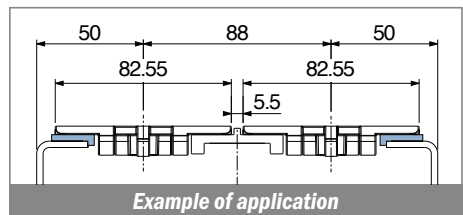

Article-Nr.	Material	Availability	Supply*
103804	BluLub	On request	60 m coils
103803	Ti-White	On request	60 m coils
103805	Blue	On request	60 m coils