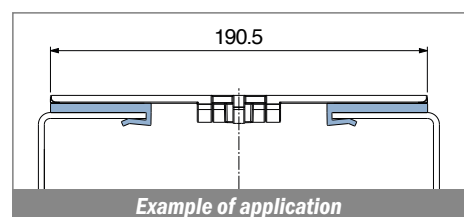

1032

Profilo "J" / J-Profile / J-Profil

Delivery: **Easy** **Standard** Fit on 3 mm (1/8")

North America STANDARD

Article-Nr.	Material	Availability	Supply*
103200BC	BluLub	On request	3 m bars
103200B	BluLub	On request	6 m bars
103203C	Ti-White	Stock item	3 m bars
103203	Ti-White	On request	6 m bars
103205C	Blue	On request	3 m bars
103205	Blue	On request	6 m bars