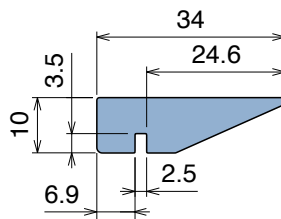

169 Guida collo / Neck guide / Nackenführung

Delivery: **Easy** **Standard** Fit on 2.5 mm