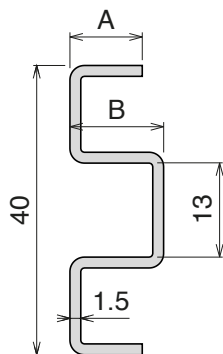

117

Profilo Omega / M-Profile / M-Profil

Delivery: **Easy** Standard