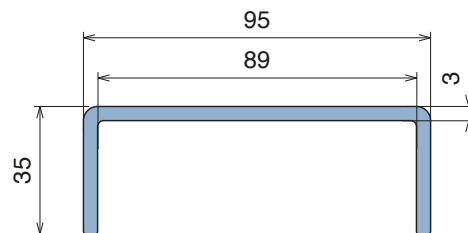

NEW 1108 Copri profilo / Bar cover / Abdeckprofil