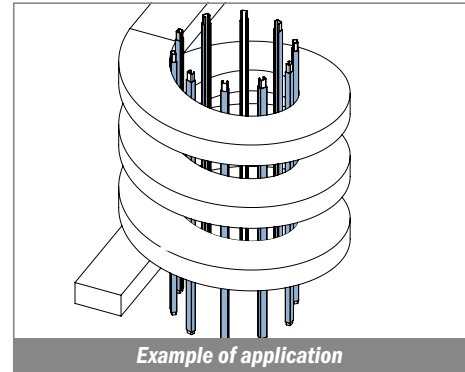

Article-Nr.	Material	Availability	Supply
105200BC	BluLub	On request	3 m bars
105200B	BluLub	On request	6 m bars
105203C	Ti-White	Stock item	3 m bars
105203	Ti-White	On request	6 m bars
105205C	Blue	On request	3 m bars
105205	Blue	On request	6 m bars