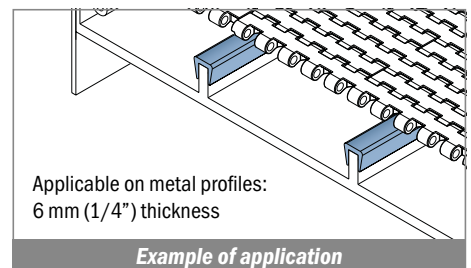

Article-Nr.	Material	Availability	Supply*
100900B-30	BluLub	On request	30 m coils
100903-30	Ti-White	Stock item	30 m coils
100905-30	Blue	On request	30 m coils