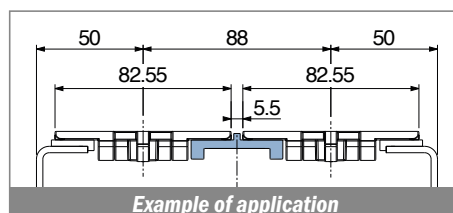

Article-Nr.	Material	Availability	Supply*
14950BC	<i>BluLub</i>	On request	3 m bars
14950B	<i>BluLub</i>	On request	6 m bars
14953C	<i>Ti-White</i>	On request	3 m bars
14953	<i>Ti-White</i>	On request	6 m bars
14950C	Black	Stock item	3 m bars
14950	Black	On request	6 m bars
14955C	Blue	On request	3 m bars
14955	Blue	On request	6 m bars
14952C	Green	Stock item	3 m bars
14952	Green	On request	6 m bars