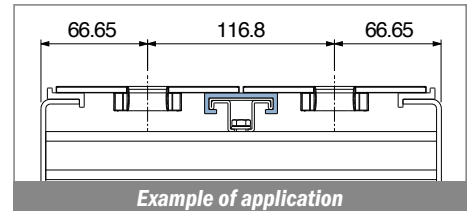

1041

Profilo "C" / C-Profile / C-Profil

Delivery: **Easy** **Standard** Fit on 25 x 5 mm

North America STANDARD

Article-Nr.	Material	Availability	Supply*
104100BC	BluLub	On request	3 m bars
104100B	BluLub	On request	6 m bars
104103C	Ti-White	Stock item	3 m bars
104103	Ti-White	On request	6 m bars
104105C	Blue	On request	3 m bars
104105	Blue	On request	6 m bars
104102C	Green	On request	3 m bars
104102	Green	On request	6 m bars