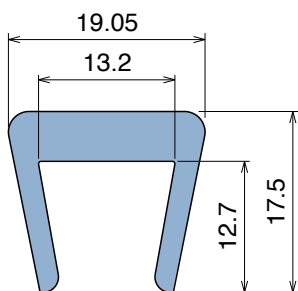

1012 Copri profilo / Bar cap / Abdeckprofil

Delivery: **Easy** **Standard** Fit on 12/13 mm (1/2")