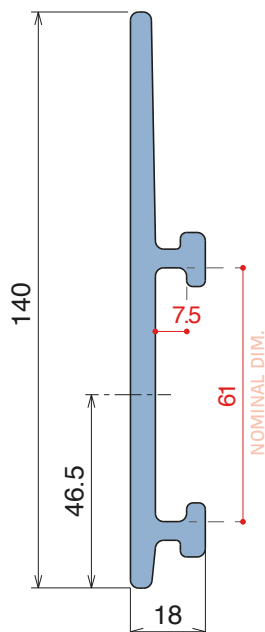

193 Guida laterale / Side guide / Seitenführung

Delivery: **Easy** **Standard** Fit on 60 x 6 mm

Article-Nr.	Material	Availability	Supply
19320BC	BluLub	Stock item	3 m bars
19325C	Blue	On request	3 m bars
19324C	Grey	Stock item	3 m bars

Part 3017

60 x 6 mm
Page 467

Part 3311
Page 539

Option of application - Plate

Part 1089

Page 467

Part 3311
Page 539

Option of application - Guide

189 Guida laterale con salva etichetta / Side guide with lable saver / Seitenführung mit Etikettenschutz

Delivery: **Easy** **Standard** Fit on 60 x 6 mm

Article-Nr.	Material	Availability	Supply
18920BC	BluLub	Stock item	3 m bars
18925C	Blue	On request	3 m bars
18924C	Grey	Stock item	3 m bars