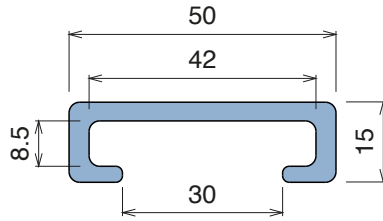

137 Profilo "C" / C-Profile / C-Profil

Delivery: **Easy** **Standard** Fit on 40 x 8 mm