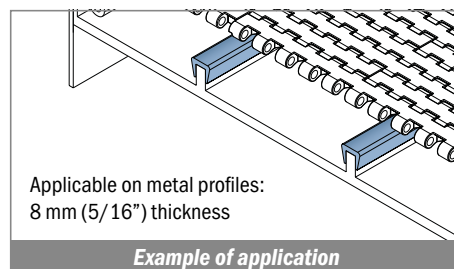

Article-Nr.	Material	Availability	Supply*
108600B-30	BluLub	On request	30 m coils
108603-30	Ti-White	On request	30 m coils
108605-30	Blue	On request	30 m coils