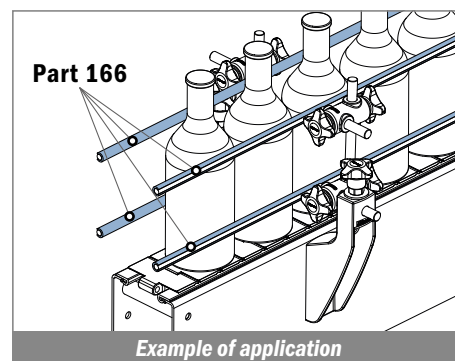

Delivery:	Easy	Standard	Coils available	Article-Nr.	A	B	C	Material	Availability	Supply*
				16601B	8	12	0.5	BluLub	Stock item	30 m coils
				16602B	10	14	0.5	BluLub	On request	30 m coils
				16603B	12	16	1	BluLub	On request	30 m coils
				16604B	16	20	1.5	BluLub	On request	30 m coils
				16601	8	12	0.5	Ti-White	Stock item	30 m coils
				16602	10	14	0.5	Ti-White	Stock item	30 m coils
				16603	12	16	1	Ti-White	Stock item	30 m coils
				16604	16	20	1.5	Ti-White	Stock item	30 m coils
				16601BL	8	12	0.5	Blue	On request	30 m coils
				16602BL	10	14	0.5	Blue	On request	30 m coils
				16603BL	12	16	1	Blue	On request	30 m coils
				16604BL	16	20	1.5	Blue	On request	30 m coils