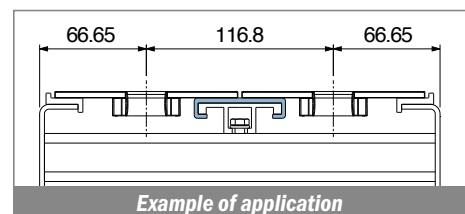

158

Profilo "C" / C-Profile / C-Profil

Delivery: **Easy** **Standard** Fit on 50 x 6 mm

North America STANDARD

Article-Nr.	Material	Availability	Supply*
15800BC	BluLub	Stock item	3 m bars
15894C	Ti-White	On request	3 m bars
15898C	Black	Stock item	3 m bars
15894BLC	Blue	On request	3 m bars
15897C	Green	Stock item	3 m bars
15800C	Grey	Stock item	3 m bars