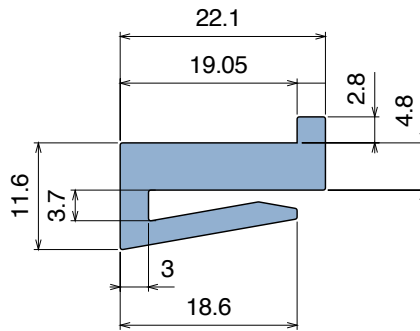

1015

Profilo "J" / J-Profile / J-Profil

Fit on 2,5 to 3,5 mm (1/8")