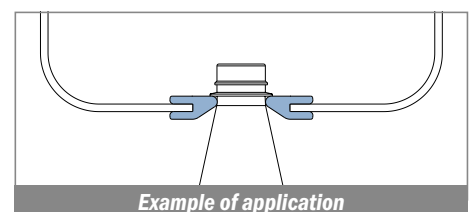

Article-Nr.	Material	Availability	Supply
107200B	BluLub STABILIZED	Stock item	30 m coils
107200	Ti-White	On request	30 m coils
107205	Blue	On request	30 m coils