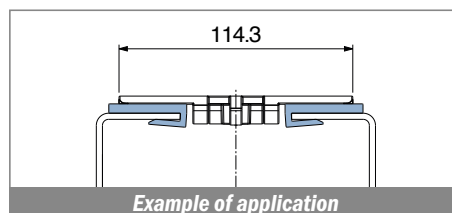

1026

Profilo "J" / J-Profile / J-Profil

Delivery: **Easy** **Standard** Fit on 3 mm (1/8")

North America STANDARD

Article-Nr.	Material	Availability	Supply*
102600BC	BluLub	On request	3 m bars
102600B	BluLub	On request	6 m bars
102600B-30	BluLub	On request	30 m coils
102603C	Ti-White	Stock item	3 m bars
102603	Ti-White	On request	6 m bars
102603-30	Ti-White	On request	30 m coils
102605C	Blue	On request	3 m bars
102605	Blue	On request	6 m bars
102605-30	Blue	On request	30 m coils