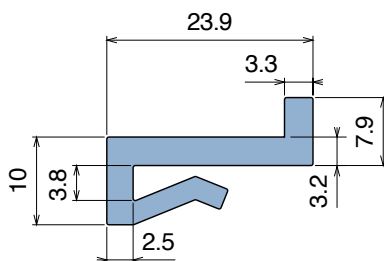

1023

Profilo "J" / J-Profile / J-Profil

Delivery: **Easy** **Standard** Fit on 3 mm (1/8")