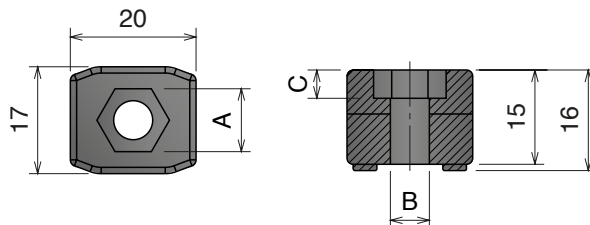

114 Blocchetto fissaggio / Fixing clamp / Fixierblock

Delivery: **Easy** **Standard** Used with Part 112 Page 425

Article-Nr.	A	B	C	Colour	Availability
11401	10	6,2	4,5	Black	On request
11402	13	8,2	6	Black	On request