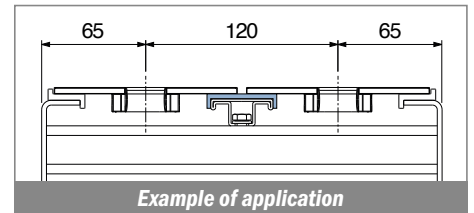

Article-Nr.	Material	Availability	Supply*
108000BC	BluLub	On request	3 m bars
108003C	Ti-White	On request	3 m bars
108001C	Black	On request	3 m bars
108005C	Blue	On request	3 m bars
108002C	Green	On request	3 m bars