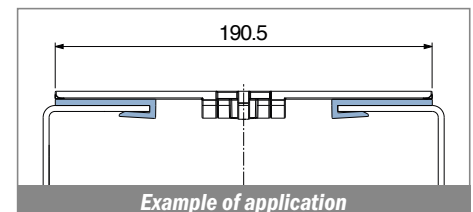

1029

Profilo "J" / J-Profile / J-Profil

Delivery: **Easy** **Standard** Fit on 3 mm (1/8")

North America STANDARD

Article-Nr.	Material	Availability	Supply*
102900BC	BluLub	On request	3 m bars
102900B	BluLub	On request	6 m bars
102900B-30	BluLub	On request	30 m coils
102903C	Ti-White	Stock item	3 m bars
102903	Ti-White	On request	6 m bars
102903-30	Ti-White	On request	30 m coils
102905C	Blue	On request	3 m bars
102905	Blue	On request	6 m bars
102905-30	Blue	On request	30 m coils