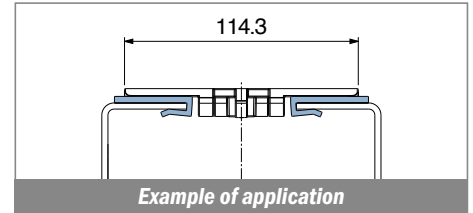

1028

Profilo "J" / J-Profile / J-Profil

Delivery: **Easy** **Standard** Fit on 3 mm (1/8")

North America STANDARD

Article-Nr.	Material	Availability	Supply*
102800BC	BluLub	On request	3 m bars
102800B	BluLub	On request	6 m bars
102800B-30	BluLub	On request	30 m coils
102803C	Ti-White	Stock item	3 m bars
102803	Ti-White	On request	6 m bars
102803-30	Ti-White	Stock item	30 m coils
102805C	Blue	On request	3 m bars
102805	Blue	On request	6 m bars
102805-30	Blue	On request	30 m coils