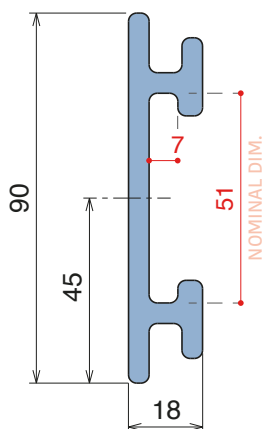

Delivery: **Easy** **Standard** Fit on 50 x 6 mm

Article-Nr.	Material	Availability	Supply
105720BLC	BluLub	Stock item	3 m bars
105721C	Black	On request	3 m bars
105725C	Blue	On request	3 m bars
105724C	Grey	On request	3 m bars
105721AC	AS	On request	3 m bars