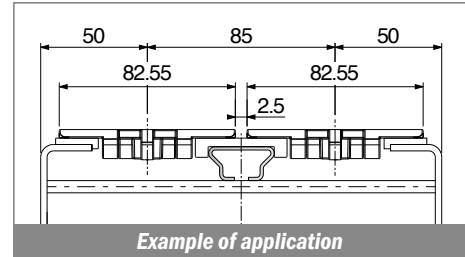

Article-Nr.	Material	Availability	Supply*
11801C	AISI 304	Stock item	3 m bars
11801	AISI 304	Stock item	6 m bars
11802C	AISI 430	Stock item	3 m bars
11802	AISI 430	On request	6 m bars