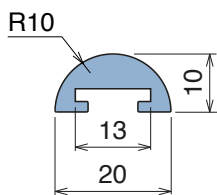

* Standard 3 m (10 ft) or 6 m (20 ft) profiles are typically shipped by common carrier. Selected items can be coiled into cartons for more convenient shipping.

* Products stored in coils will have the tendency to retain a certain deformation when uncoiled, therefore consistency in the profile cross section over the full length of the coil cannot be guaranteed.

162 Profilo "C" / C-Profile / C-Profil

Delivery: **Easy** **Standard** Coils available