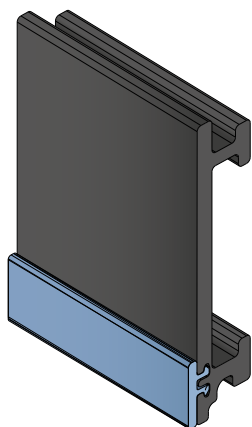

1077/1078 RS Guida laterale con salva etichetta / Side guide with lable saver / Seitenführung mit Etikettenschutz

Delivery:	Easy	Standard	Fit on 50 x 6 mm	Article-Nr.	Version	Material	Availability	Supply
				107722	A	Black+ BluLub	On request	3 m bars
				107723	B	Black+ BluLub	On request	3 m bars

VERSION A - Label saver 2 cm