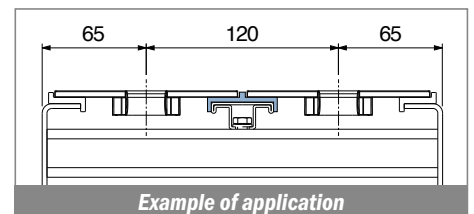

Article-Nr.	Material	Availability	Supply*
108100BC	BluLub	On request	3 m bars
108100B	BluLub	On request	6 m bars
108103C	Ti-White	On request	3 m bars
108103	Ti-White	On request	6 m bars
108101C	Black	On request	3 m bars
108101	Black	On request	6 m bars
108105C	Blue	On request	3 m bars
108105	Blue	On request	6 m bars
108102C	Green	On request	3 m bars
108102	Green	On request	6 m bars