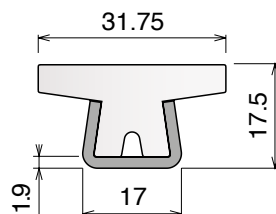

Article-Nr.	Material	Availability	Supply
14660BC	BluLub	On request	3 m bars
14663	Ti-White	On request	3 m bars
14663BLC	Blue	On request	3 m bars

124 Guida conica / Guide rail / Konische Führung

Delivery: **Easy** **Standard**