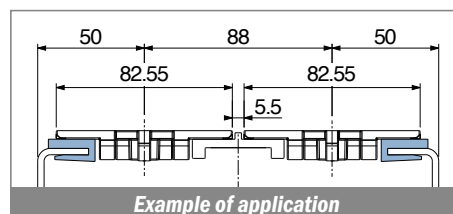

1018

Profilo "J" / J-Profile / J-Profil

Delivery: **Easy** **Standard** Fit on 3 mm (1/8")

North America STANDARD

Article-Nr.	Material	Availability	Supply*
101800BC	BluLub	On request	3 m bars
101800B	BluLub	On request	6 m bars
101800B-30	BluLub	On request	30 m coils
101803C	Ti-White	Stock item	3 m bars
101803	Ti-White	On request	6 m bars
101803-30	Ti-White	On request	30 m coils
101805C	Blue	On request	3 m bars
101805	Blue	On request	6 m bars
101805-30	Blue	On request	30 m coils