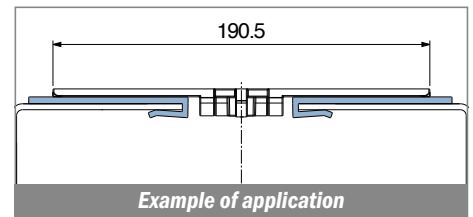

1033

Profilo "J" / J-Profile / J-Profil

Delivery: **Easy** **Standard** Fit on 3 mm (1/8")

North America STANDARD

Article-Nr.	Material	Availability	Supply*
103300BC	BluLub	Stock item	3 m bars
103300B	BluLub	On request	6 m bars
103303C	Ti-White	Stock item	3 m bars
103303	Ti-White	On request	6 m bars
103305C	Blue	On request	3 m bars
103305	Blue	On request	6 m bars