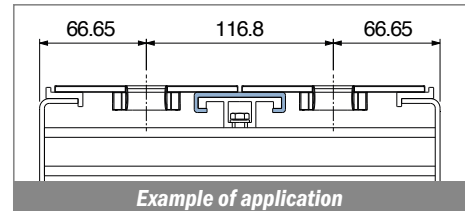

Article-Nr.	Material	Availability	Supply*
104200BC	BluLub	On request	3 m bars
104200B	BluLub	On request	6 m bars
104203C	Ti-White	Stock item	3 m bars
104203	Ti-White	On request	6 m bars
104205C	Blue	On request	3 m bars
104205	Blue	On request	6 m bars
104201C	Green	On request	3 m bars
104201	Green	On request	6 m bars