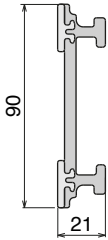

Page 459

1057
Fit on mm
60 x 6