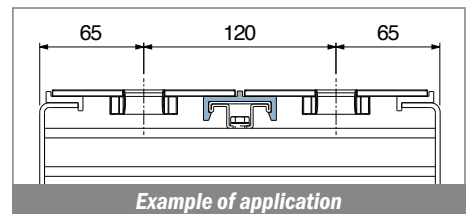

1054

Profilo "C" / C-Profile / C-Profil

Delivery: **Easy** **Standard** Fit on 38.1 x 6.35 mm

North America STANDARD

Article-Nr.	Material	Availability	Supply*
105400BC	BluLub	On request	3 m bars
105400B	BluLub	On request	6 m bars
105403C	Ti-White	Stock item	3 m bars
105403	Ti-White	On request	6 m bars
105405C	Blue	On request	3 m bars
105405	Blue	On request	6 m bars