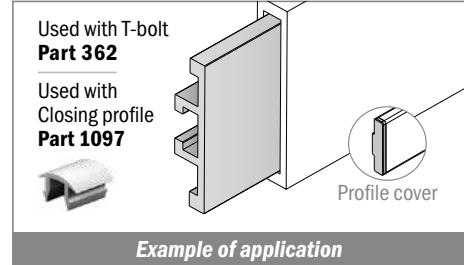

Used with Part:
158 - 187 - 189 - 193
1075 - 1077 - 1078 - 1042

Article-Nr.	A	B	Availability	Supply	Profile cover	Box
15901C	50	6	Stock item	3 m bars	301411	60 pcs
15901	50	6	On request	6 m bars	301411	60 pcs
108801C	60	5	Stock item	3 m bars	301412	60 pcs
108801	60	5	On request	6 m bars	301412	60 pcs
108901C	60	6	Stock item	3 m bars	301413	60 pcs
108901	60	6	On request	6 m bars	301413	60 pcs