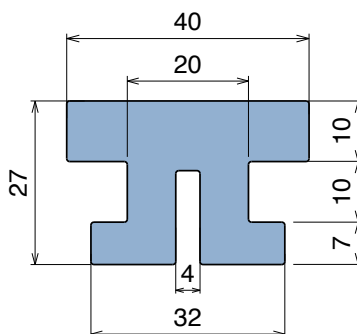

1095

Copri profilo / Bar cap / Abdeckprofil

Fit on 4 mm