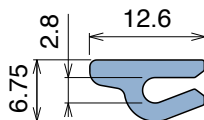

192 Guida collo / Neck guide / Nackenführung

Delivery: **Easy** **Standard** Fit on 1.8 - 2 mm