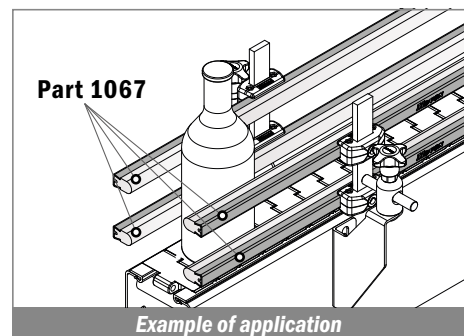

Article-Nr.	Material	Availability	Supply
106700BC	BluLub	On request	3 m bars
106701C	Ti-White	On request	3 m bars
106705C	Blue	On request	3 m bars