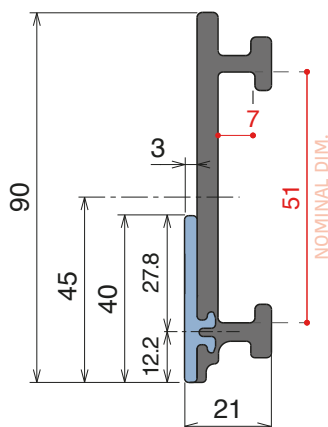

VERSION B - Label saver 4 cm

Base profile

Art-Nr.	Supply
107790	3 m bars

Label saver 2 cm

Art-Nr.	Supply
18987	30 m coils

Label saver 4 cm

Art-Nr.	Supply
18988	30 m coils

Single components