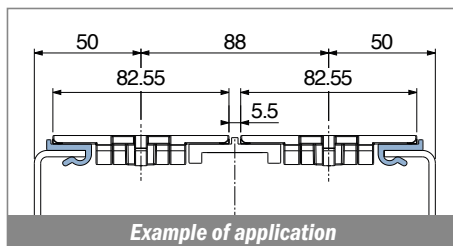

Article-Nr.	Material	Availability	Supply*
10400B	BluLub	Stock item	60 m coils
10403	Ti-White	On request	60 m coils
10401	Black	Stock item	60 m coils
10405	Blue	On request	60 m coils
10402	Green	Stock item	60 m coils