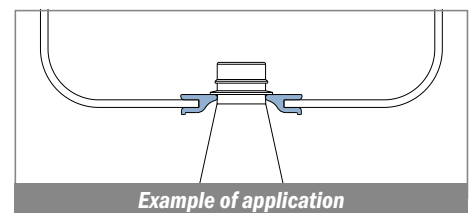

Article-Nr.	Material	Availability	Supply
106200B	BluLub STABILIZED	Stock item	30 m coils
106200	Ti-White	On request	30 m coils
106205	Blue	On request	30 m coils