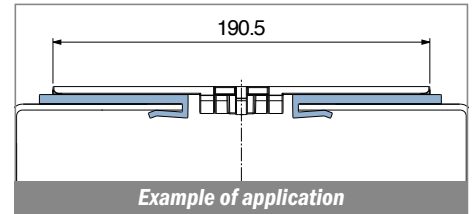

1035

Profilo "J" / J-Profile / J-Profil

Delivery: **Easy** **Standard** Fit on 3 mm (1/8")

North America STANDARD

Article-Nr.	Material	Availability	Supply*
103500BC	BluLub	On request	3 m bars
103500B	BluLub	On request	6 m bars
103503C	Ti-White	Stock item	3 m bars
103503	Ti-White	On request	6 m bars
103505C	Blue	On request	3 m bars
103505	Blue	On request	6 m bars