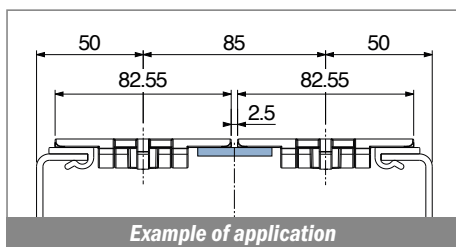

Article-Nr.	Material	A	B	Availability	Supply*
10502BL	BluLub	20	3	On request	60 m coils
10504BL	BluLub	20	5	On request	60 m coils
10595BL	BluLub	25	3	On request	60 m coils
10592BL	BluLub	30	3	On request	60 m coils
10594BL	BluLub	30	5	On request	60 m coils
10596BL	BluLub	40	3	On request	60 m coils
10597BL	BluLub	50	3	On request	60 m coils
10506BL	BluLub	60	3	On request	60 m coils
10508BL	BluLub	70	3	On request	60 m coils
10510BL	BluLub	100	3	On request	60 m coils
10502W	Ti-White	20	3	On request	60 m coils
10504W	Ti-White	20	5	On request	60 m coils
10595W	Ti-White	25	3	On request	60 m coils
10592W	Ti-White	30	3	On request	60 m coils
10594W	Ti-White	30	5	On request	60 m coils
10596W	Ti-White	40	3	On request	60 m coils
10597W	Ti-White	50	3	On request	60 m coils
10506W	Ti-White	60	3	On request	60 m coils
10508W	Ti-White	70	3	On request	60 m coils
10510W	Ti-White	100	3	On request	60 m coils
10501	Black	20	3	Stock item	60 m coils
10503	Black	20	5	Stock item	60 m coils
10505	Black	60	3	Stock item	60 m coils
10507	Black	70	3	Stock item	60 m coils
10509	Black	100	3	On request	60 m coils
10501B	Blue	20	3	On request	60 m coils
10503B	Blue	20	5	On request	60 m coils
10505B	Blue	60	3	On request	60 m coils
10507B	Blue	70	3	On request	60 m coils
10509B	Blue	100	3	On request	60 m coils
10502	Green	20	3	Stock item	60 m coils
10504	Green	20	5	Stock item	60 m coils
10595	Green	25	3	Stock item	60 m coils
10592	Green	30	3	On request	60 m coils
10594	Green	30	5	Stock item	60 m coils
10596	Green	40	3	Stock item	60 m coils
10597	Green	50	3	On request	60 m coils
10506	Green	60	3	Stock item	60 m coils
10508	Green	70	3	Stock item	60 m coils
10510	Green	100	3	Stock item	60 m coils