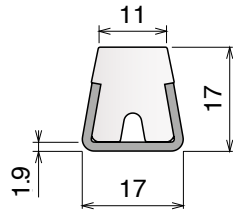

Stainless steel profile thickness: 1,9 mm