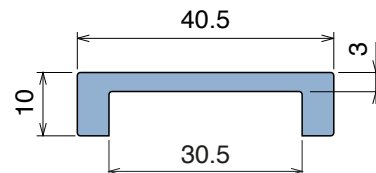

178

Profilo "U" / U-Profile / U-Profil

Delivery: **Easy** **Standard** Coils available