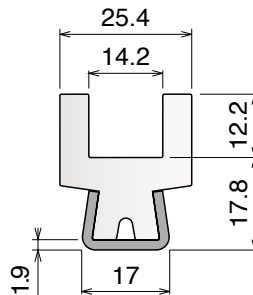

Article-Nr.	Material	Availability	Supply
14503C	BluLub	On request	3 m bars
14504C	Ti-White	On request	3 m bars
14505C	Blue	On request	3 m bars

Bendable profile, generally used with sideflexing belt 600 series.

Example of application

Stainless steel profile thickness: 1,9 mm

Article-Nr.	Material	Availability	Supply
14563	BluLub	On request	3 m bars
14564	Ti-White	On request	3 m bars
14565	Blue	On request	3 m bars

Bendable profile, generally used with sideflexing belt 600 series.

Example of application