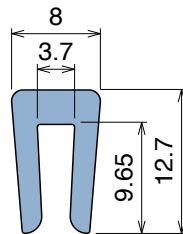

1004 Copri profilo / Bar cap / Abdeckprofil

Fit on 3 mm (1/8")