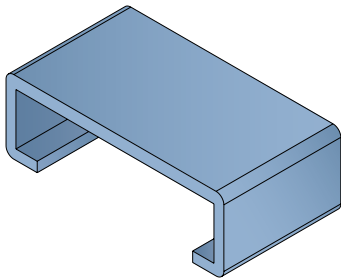

1045

Profilo "C" / C-Profile / C-Profil

Fit on 50.8 x 12.7 mm