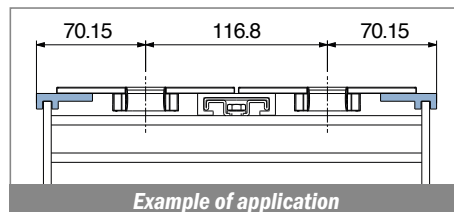

Article-Nr.	Material	Availability	Supply*
105800BC	BluLub	On request	3 m bars
105800B	BluLub	On request	6 m bars
105803C	Ti-White	On request	3 m bars
105803	Ti-White	On request	6 m bars
105801C	Black	Stock item	3 m bars
105801	Black	On request	6 m bars
105805C	Blue	On request	3 m bars
105805	Blue	On request	6 m bars
105802C	Green	Stock item	3 m bars
105802	Green	On request	6 m bars