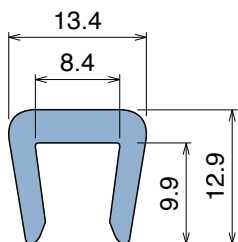

* Standard 3 m (10 ft) or 6 m (20 ft) profiles are typically shipped by common carrier. Selected items can be coiled into cartons for more convenient shipping.

* Products stored in coils will have the tendency to retain a certain deformation when uncoiled, therefore consistency in the profile cross section over the full length of the coil cannot be guaranteed.

1086 Copri profilo / Bar cap / Abdeckprofil

Fit on 8 mm (5/16")