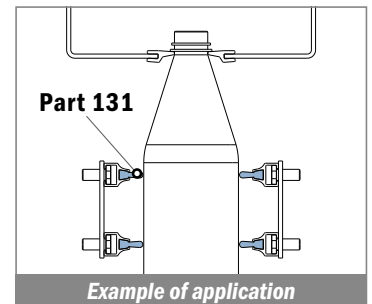

Article-Nr.	Type	Material	Availability	Supply
13101B	A	BluLub STABILIZED	Stock item	30 m coils
13102B	B	BluLub STABILIZED	Stock item	30 m coils
13106	A	Ti-White	On request	30 m coils
13107	B	Ti-White	On request	30 m coils
13108	A	Blue	On request	30 m coils
13109	B	Blue	On request	30 m coils
13101	A	Grey	Stock item	30 m coils
13102	B	Grey	Stock item	30 m coils