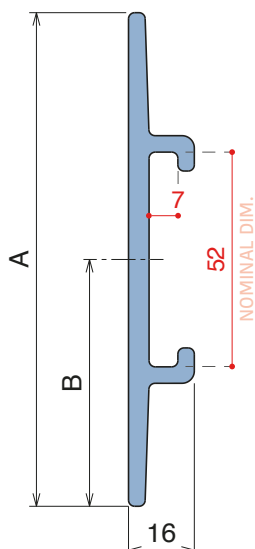

Easy Bendable

For the grooved version, just add "S" to the related Article Nr.

158

Guida laterale / Side guide / Seitenführung

Delivery: **Easy** **Standard** Fit on 50 x 6 mm

Article-Nr.	A	B	Material	Availability	Supply
15801BC	90	45	BluLub	Stock item	3 m bars
15802BC	100	50	BluLub	Stock item	3 m bars
15803BC	120	60	BluLub	Stock item	3 m bars
15804BC	140	70	BluLub	On request	3 m bars
15831C	90	45	Ti-White	On request	3 m bars
15832C	100	50	Ti-White	On request	3 m bars
15833C	120	60	Ti-White	On request	3 m bars
15834C	140	70	Ti-White	On request	3 m bars
15801BLC	90	45	Blue	On request	3 m bars
15802BLC	100	50	Blue	On request	3 m bars
15803BLC	120	60	Blue	On request	3 m bars
15804BLC	140	70	Blue	On request	3 m bars
15801C	90	45	Grey	Stock item	3 m bars
15802C	100	50	Grey	Stock item	3 m bars
15803C	120	60	Grey	Stock item	3 m bars
15804C	140	70	Grey	On request	3 m bars