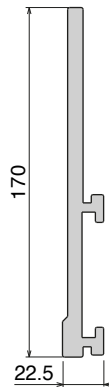

Page 429

1102 Fit on 80 x 5 mm

Page 430

1107 Fit on 90 x 12 mm

Page 430

163 See dimension available
Used with Part. 164/165

Page 431

160 Used with Part. 164/165

Page 440

1006

Fit on 5 mm

Page 440

1007

Fit on 5 mm

Page 441

1095

Fit on 10 mm

Page 444

1012

Fit on 12/13 mm

Page 444

181 Fit on 25,4 x 25,4 mm

Page 444

1052 Fit on 38,1 x 50,8 mm

Page 454

189 Label saver
Fit on mm
50 x 6

Page 454/455

187
Fit on mm
60 x 6

Page 456

187 Label saver
Fit on mm
60 x 6

Page 456

Side guide rail USED WITH PLATE AND CLAMP