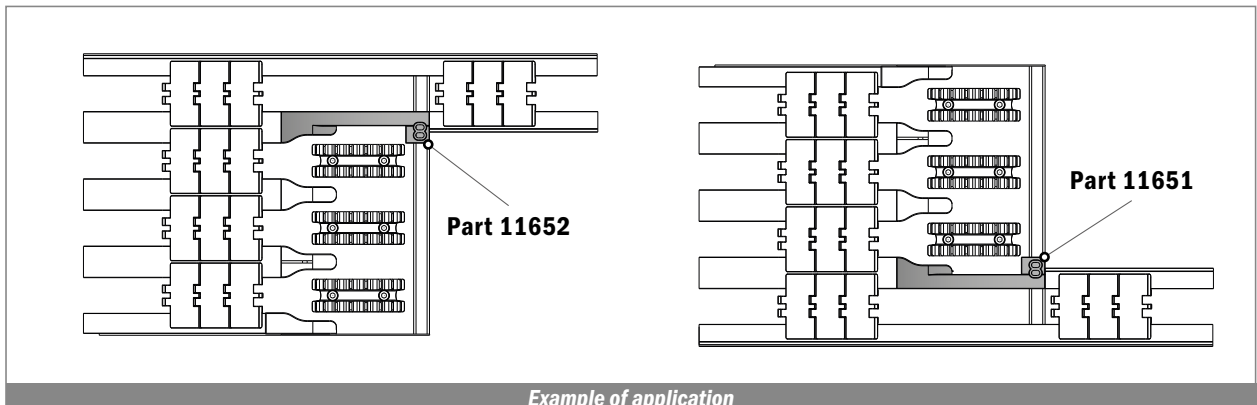

Example of application