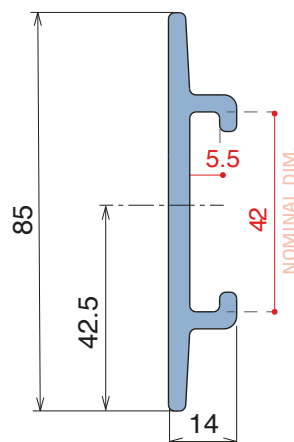

Part 3017
40 x 8 mm
Page 467

Option of application - Plate

Part 117
Page 466

Option of application - M-Profile

Part 1055
Page 466

NEW 1103

Guida laterale / Side guide / Seitenführung

Fit on 40 x 4 mm