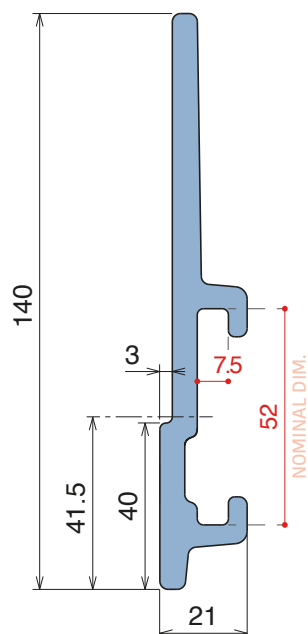

Article-Nr.	Material	Availability	Supply
18901BC	BluLub	Stock item	3 m bars
18901BLC	Blue	On request	3 m bars
18905C	Grey	On request	3 m bars

Part 3017
50 x 6 mm
Page 467

Option of application - Plate

Part 159
Page 467