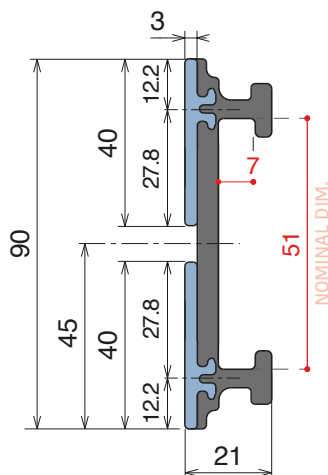

VERSION B - Label saver 4 cm

Article-Nr.	Version	Material	Availability	Supply
107822	A	Black+ BluLub	On request	3 m bars
107823	B	Black+ BluLub	On request	3 m bars

Base profile

Art-Nr.	Supply
107890	3 m bars

Label saver 2 cm

Art-Nr.	Supply
18987	30 m coils

Label saver 4 cm

Art-Nr.	Supply
18988	30 m coils

Label saver 2 cm and 4 cm
can also be combined together to obtain different version.

Single components

Easy Bendable

For the grooved version, just add "-S" to the related Article Nr.