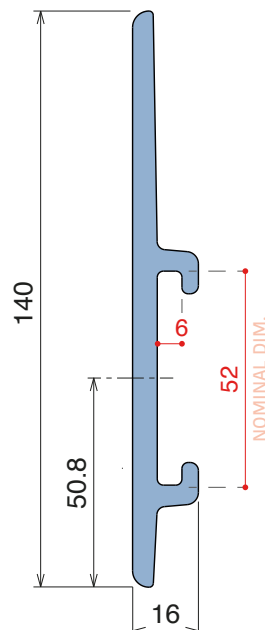

1096

Guida laterale con salva etichetta / Side guide with lable saver / Seitenführung mit Etikettenschutz

Fit on 50 x 5 mm

Article-Nr.	Material	Availability	Supply
109600BC	BluLub	Stock item	3 m bars
109600BLC	Blue	On request	3 m bars
109605C	Grey	On request	3 m bars

Part 3017
50 x 5 mm
Page 467

Option of application - Plate

Part 159
Page 467

Option of application - Guide

Easy Bendable

For the grooved version, just add "-S" to the related Article Nr.