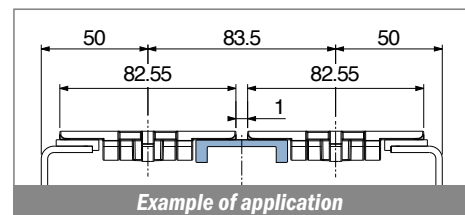

Article-Nr.	Material	Availability	Supply*
17801BC	BluLub	Stock item	3 m bars
17801B	BluLub	On request	6 m bars
17801B-30	BluLub	Stock item	30 m coils
17803C	Ti-White	On request	3 m bars
17803	Ti-White	On request	6 m bars
17803-30	Ti-White	Stock item	30 m coils
17801C	Black	Stock item	3 m bars
17801	Black	On request	6 m bars
17801-30	Black	On request	30 m coils
17805C	Blue	On request	3 m bars
17805	Blue	On request	6 m bars
17805-30	Blue	On request	30 m coils
17802C	Green	Stock item	3 m bars
17802	Green	On request	6 m bars
17802-30	Green	Stock item	30 m coils