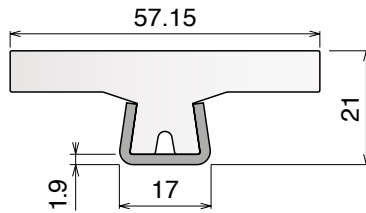

Stainless steel profile thickness: 1,9 mm