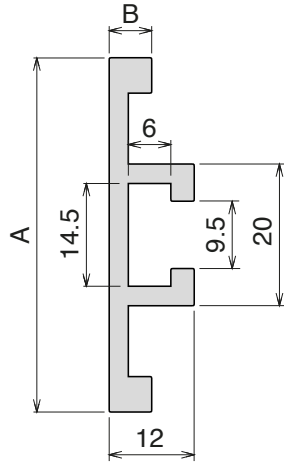

Materiale / Material / Materialien:
Acciaio inox AISI 304
Stainless steel AISI 304
Edelstahl AISI 304

159-1088-1089

Profilo in Alluminio / Aluminum Profile / Aluminium Profil