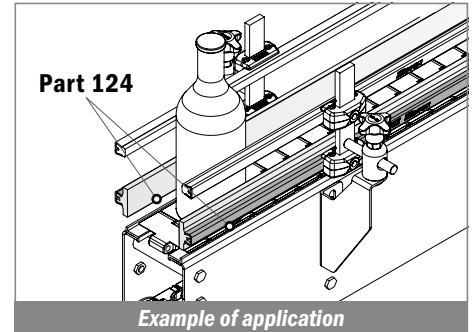

Article-Nr.	Material	Availability	Supply
12400BC	BluLub	On request	3 m bars
12401C	Ti-White	Stock item	3 m bars
12405C	Blue	On request	3 m bars
12401AC	AS	Stock item	3 m bars