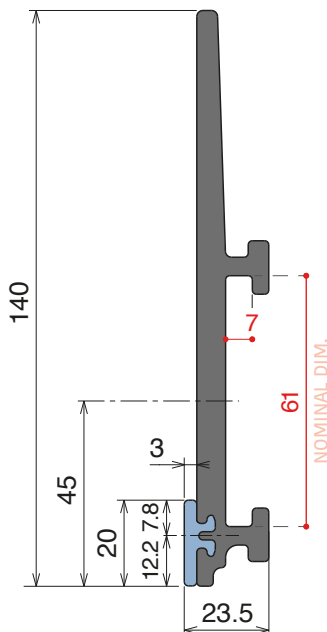

VERSION A - Label saver 2 cm