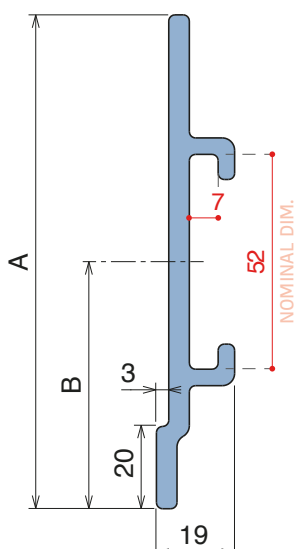

Fit on 50 x 6 mm

Article-Nr.	A	B	Material	Availability	Supply
19400BC	90	45	BluLub	Stock item	3 m bars
19403BC	120	60	BluLub	Stock item	3 m bars
19430C	90	45	Ti-White	On request	3 m bars
19433C	120	60	Ti-White	On request	3 m bars
19400BLC	90	45	Blue	On request	3 m bars
19403BLC	120	60	Blue	On request	3 m bars
19400C	90	45	Grey	On request	3 m bars
19403C	120	60	Grey	On request	3 m bars