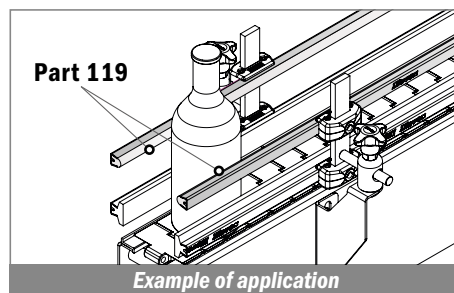

Article-Nr.	Material	Availability	Supply
11901BC	BluLub	Stock item	3 m bars
11901B	BluLub	On request	6 m bars
11901C	Ti-White	Stock item	3 m bars
11901	Ti-White	On request	6 m bars
11905C	Blue	On request	3 m bars
11905	Blue	On request	6 m bars
11901AC	AS	Stock item	3 m bars
11901A	AS	On request	6 m bars