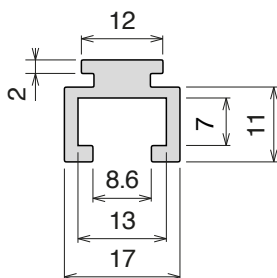

165 Guida in alluminio / Aluminum guide / Aluminium profil

Delivery: **Easy** **Standard**

Article-Nr.	Material	Availability	Supply*	Profile cover	Box
16501C	Aluminum	Stock item	3 m bars	301404	60 pcs
16501	Aluminum	Stock item	6 m bars	301404	60 pcs

Used with **Part 362** Page 558
and **Part 1097** Page 576