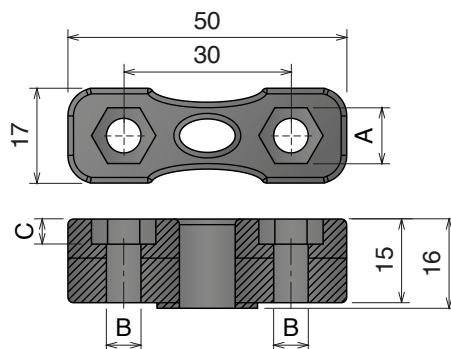

Delivery: **Easy** **Standard** Used with Part 112 Page 425

Article-Nr.	A	B	C	Colour	Availability
11501	10	6,2	4,5	Black	On request
11502	13	8,2	6	Black	On request

Movex
OFFICIAL UK PARTNER

Oadby Conveyors