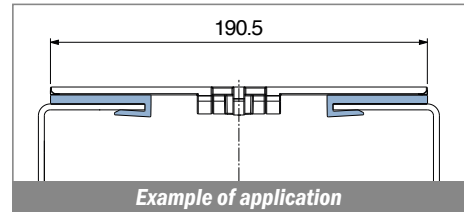

1030

Profilo "J" / J-Profile / J-Profil

Delivery: **Easy** **Standard** Fit on 3 mm (1/8")

North America STANDARD

Article-Nr.	Material	Availability	Supply*
103000BC	BluLub	On request	3 m bars
103000B	BluLub	On request	6 m bars
103003C	Ti-White	Stock item	3 m bars
103003	Ti-White	On request	6 m bars
103005C	Blue	On request	3 m bars
103005	Blue	On request	6 m bars