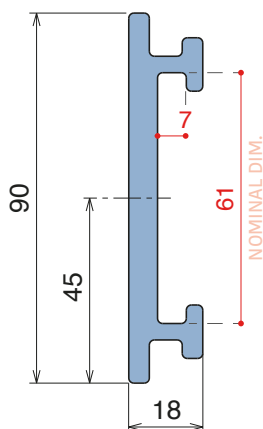

Single components

Easy Bendable

For the grooved version, just add "-S" to the related Article Nr.

1057/1077

Guida laterale / Side guide / Seitenführung

Delivery: **Easy** **Standard** Fit on 60 x 6 mm

Article-Nr.	Material	Availability	Supply
105700BC	BluLub	Stock item	3 m bars
105711C	Black	Stock item	3 m bars
105705C	Blue	On request	3 m bars
105704C	Grey	Stock item	3 m bars