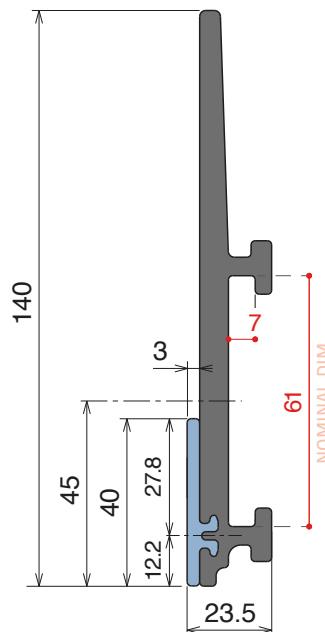

VERSION B - Label saver 4 cm

Base profile

Art-Nr.	Supply
18990	3 m bars

Label saver 2 cm

Art-Nr.	Supply
18987	30 m coils

Label saver 4 cm

Art-Nr.	Supply
18988	30 m coils

Single components

Easy Bendable

For the grooved version, just add "-S" to the related Article Nr.