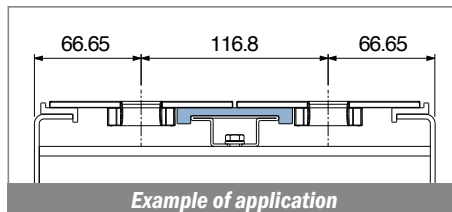

Article-Nr.	Material	Availability	Supply*
106000BC	<i>BluLub</i>	On request	3 m bars
106000B	<i>BluLub</i>	On request	6 m bars
106003C	<i>Ti-White</i>	On request	3 m bars
106003	<i>Ti-White</i>	On request	6 m bars
106001C	Black	Stock item	3 m bars
106001	Black	On request	6 m bars
106005C	Blue	On request	3 m bars
106005	Blue	On request	6 m bars
106002C	Green	Stock item	3 m bars
106002	Green	Stock item	6 m bars