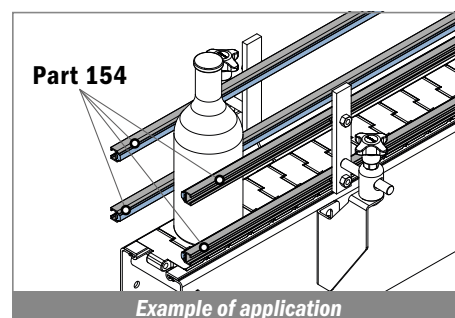

Only plastic profile

Article-Nr.	Material	Availability	Supply*
15451B-30	BluLub	On request	30 m coils
15451-30	Ti-White	On request	30 m coils
15455-30	Blue	On request	30 m coils
15452-30	Green	On request	30 m coils