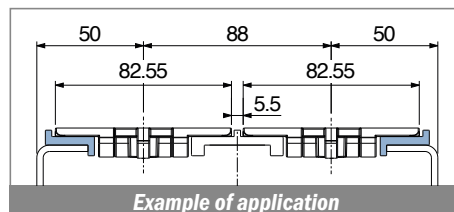

Article-Nr.	Material	Availability	Supply*
10104	BluLub	On request	60 m coils
10103	Ti-White	On request	60 m coils
10101	Black	Stock item	60 m coils
10105	Blue	On request	60 m coils
10102	Green	Stock item	60 m coils