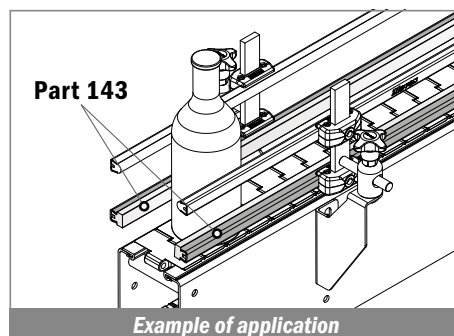

Article-Nr.	Material	Availability	Supply
14300BC	BluLub	On request	3 m bars
14301C	Ti-White	On request	3 m bars
14305C	Blue	On request	3 m bars