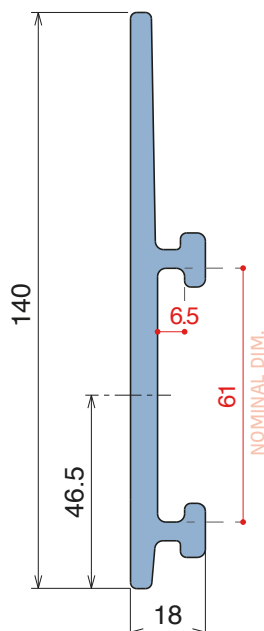

193/189

Guida laterale / Side guide / Seitenführung

Delivery: **Easy** **Standard** Fit on 60 x 5 mm

Article-Nr.	Material	Availability	Supply
19330BC	BluLub	Stock item	3 m bars
19335C	Blue	On request	3 m bars
19334C	Grey	On request	3 m bars

Part 3017

60 x 5 mm
Page 467

Part 3311
Page 539

Option of application - Plate

Part 1088

Page 467

Part 3311
Page 539

Option of application - Guide