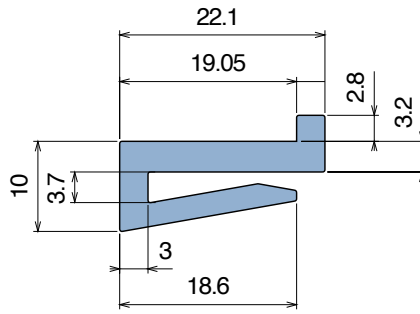

1014-1015-1016

Guide estruse / Extruded profiles / Extrudiertes Profil

* Standard 3 m (10 ft) or 6 m (20 ft) profiles are typically shipped by common carrier. Selected items can be coiled into cartons for more convenient shipping.

* Products stored in coils will have the tendency to retain a certain deformation when uncoiled, therefore consistency in the profile cross section over the full length of the coil cannot be guaranteed.

1014

Profilo "J" / J-Profile / J-Profil

Delivery: **Easy** **Standard** Fit on 3 mm (1/8")