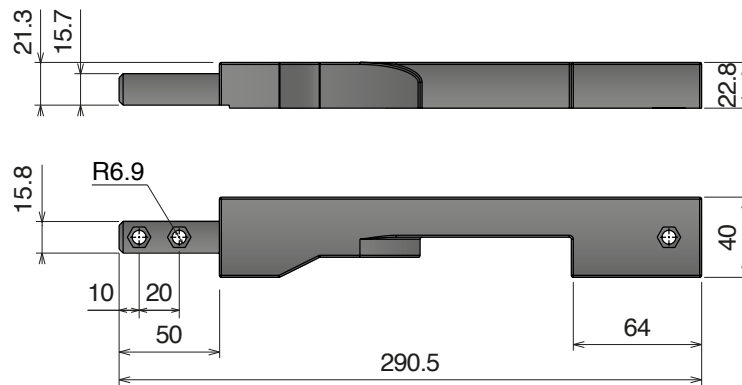

VERSION RIGHT

Article-Nr.	Colour	Availability
11602	Black	On request