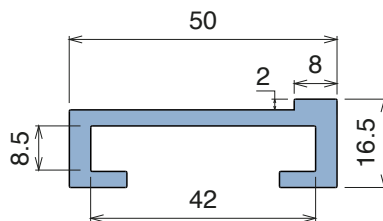

137 Profilo "C" / C-Profile / C-Profil

Delivery: **Easy** **Standard** Fit on 40 x 8 mm

Article-Nr.	Material	Availability	Supply*
13701BC	BluLub	Stock item	3 m bars
13701B	BluLub	On request	6 m bars
13703C	Ti-White	Stock item	3 m bars
13703	Ti-White	On request	6 m bars
13702C	Black	Stock item	3 m bars
13702	Black	On request	6 m bars
13705C	Blue	On request	3 m bars
13705	Blue	On request	6 m bars
13701C	Green	Stock item	3 m bars
13701	Green	Stock item	6 m bars

137 Profilo "C" / C-Profile / C-Profil

Delivery: **Easy** **Standard**

Fit on 40 x 8 mm

Article-Nr.	Material	Availability	Supply*
13711BC	BluLub	Stock item	3 m bars
13711B	BluLub	On request	6 m bars
13713C	Ti-White	On request	3 m bars
13713	Ti-White	On request	6 m bars
13712C	Black	On request	3 m bars
13712	Black	On request	6 m bars
13715C	Blue	On request	3 m bars
13715	Blue	On request	6 m bars
13711C	Green	Stock item	3 m bars
13711	Green	Stock item	6 m bars

Fit on 40 x 10 mm

Article-Nr.	Material	Availability	Supply*
13720BC	BluLub	On request	3 m bars
13720B	BluLub	On request	6 m bars
13720C	Ti-White	On request	3 m bars
13720	Ti-White	On request	6 m bars
13725C	Blue	On request	3 m bars
13725	Blue	On request	6 m bars