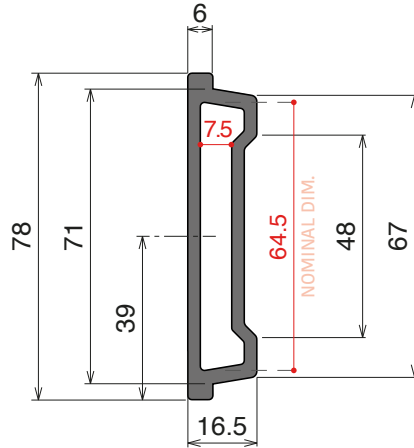

135 Guida laterale / Side guide / Seitenführung

Delivery: **Easy** **Standard** Fit on 60 x 6 mm

Article-Nr.	Material	Availability	Supply
13501C	Black	Stock item	3 m bars
13501	Black	Stock item	6 m bars
13502C	Blue RAL 5012	Stock item	3 m bars
13502	Blue RAL 5012	Stock item	6 m bars

Part 3017
60 x 6 mm
Page 467

Part 3310
pag 539

Option of application - Plate