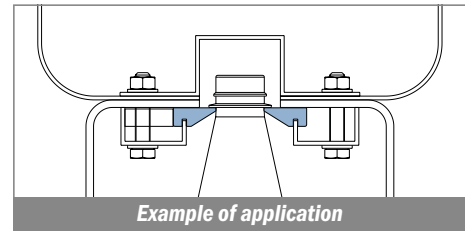

Article-Nr.	Ø (mm)	Suitable for Part.
15108	25	117
15108E	30	117

Rmin. 450

Rmin. 450

170 Guida collo / Neck guide / Nackenführung

Delivery: **Easy** **Standard** Fit on 2.5 mm

Article-Nr.	Material	Availability	Supply
17001B	BluLub	Stock item	3 m bars
17002B	BluLub	Stock item	6 m bars
17000B	BluLub	Stock item	30 m coils
17001	Ti-White	On request	3 m bars
17002	Ti-White	On request	6 m bars
17000	Ti-White	On request	30 m coils
17005C	Blue	On request	3 m bars
17005	Blue	On request	6 m bars
17005-30	Blue	On request	30 m coils