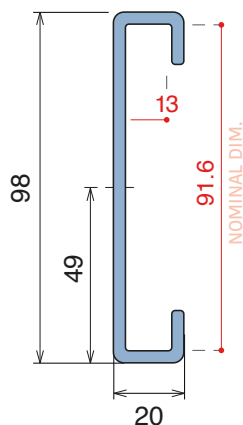

1107-1064

Guide estruse / Extruded profiles / Extrudiertes Profil

* Standard 3 m (10 ft) or 6 m (20 ft) profiles are typically shipped by common carrier. Selected items can be coiled into cartons for more convenient shipping.

* Products stored in coils will have the tendency to retain a certain deformation when uncoiled, therefore consistency in the profile cross section over the full length of the coil cannot be guaranteed.

NEW 1107

Guida laterale / Side guide / Seitenführung

Fit on 90 x 12 mm

Article-Nr.	Material	Availability	Supply*
110700BC	BluLub	On request	3 m bars
110703C	Ti-White	On request	3 m bars
110701C	Black	On request	3 m bars
110705C	Blue	On request	3 m bars

Part 3017
90 x 12 mm
Page 467

Option of application - Plate