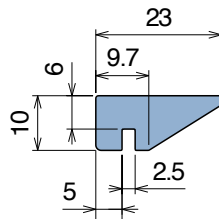

Article-Nr.	Ø (mm)	Suitable for Part.
15108	25	117
15108E	30	117

Rmin. 450

Rmin. 450

170 Guida collo / Neck guide / Nackenführung

Delivery: **Easy** **Standard** Fit on 2.5 mm

Article-Nr.	Material	Availability	Supply
17001B	BluLub	Stock item	3 m bars
17002B	BluLub	Stock item	6 m bars
17000B	BluLub	Stock item	30 m coils
17001	Ti-White	On request	3 m bars
17002	Ti-White	On request	6 m bars
17000	Ti-White	On request	30 m coils
17005C	Blue	On request	3 m bars
17005	Blue	On request	6 m bars
17005-30	Blue	On request	30 m coils