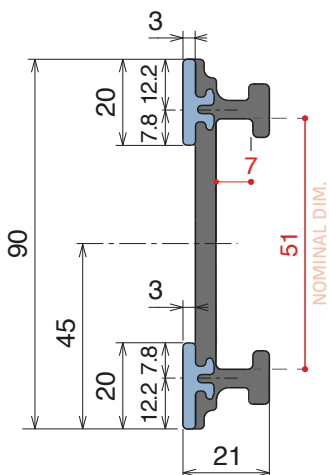

Guida laterale con salva etichetta / Side guide with lable saver / Seitenführung mit Etikettenschutz

VERSION A - Label saver 2 cm