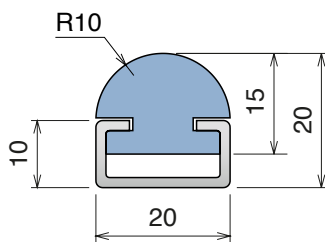

134 Guida laterale / Side guide rail / Seitenführungen

Delivery: **Easy** **Standard** Metal profile: Stainless steel AISI 304