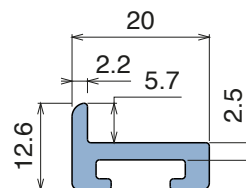

NEW 1092 Profilo "C" / C-Profile / C-Profil