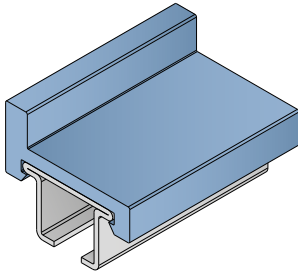

157

Profilo "U" assemblato clip-on / U-Profile assembled clip-on / U-Profil montiert clip-on

Delivery: **Easy** Standard