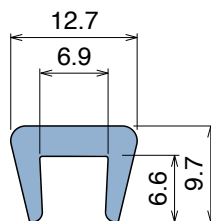

1010

Copri profilo / Bar cap / Abdeckprofil

Delivery: **Easy** **Standard** Fit on 6 mm (1/4")