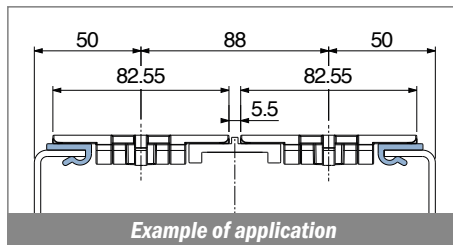

Article-Nr.	Material	Availability	Supply*
10300B-30	BluLub	Stock item	30 m coils
10303	Ti-White	Stock item	60 m coils
10301	Black	Stock item	60 m coils
10305	Blue	On request	60 m coils
10302	Green	Stock item	60 m coils