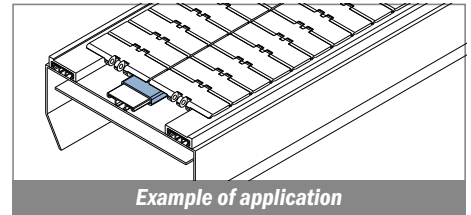

Article-Nr.	Material	Availability	Supply*
13701BC	BluLub	Stock item	3 m bars
13701B	BluLub	On request	6 m bars
13703C	Ti-White	Stock item	3 m bars
13703	Ti-White	On request	6 m bars
13702C	Black	Stock item	3 m bars
13702	Black	On request	6 m bars
13705C	Blue	On request	3 m bars
13705	Blue	On request	6 m bars
13701C	Green	Stock item	3 m bars
13701	Green	Stock item	6 m bars