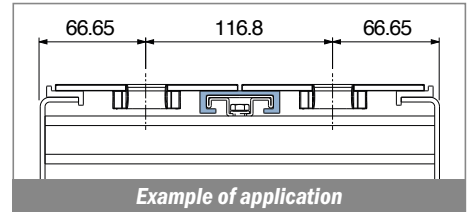

137 Profilo "C" / C-Profile / C-Profil

Delivery: **Easy** **Standard**

Fit on 40 x 8 mm

Article-Nr.	Material	Availability	Supply*
13711BC	BluLub	Stock item	3 m bars
13711B	BluLub	On request	6 m bars
13713C	Ti-White	On request	3 m bars
13713	Ti-White	On request	6 m bars
13712C	Black	On request	3 m bars
13712	Black	On request	6 m bars
13715C	Blue	On request	3 m bars
13715	Blue	On request	6 m bars
13711C	Green	Stock item	3 m bars
13711	Green	Stock item	6 m bars