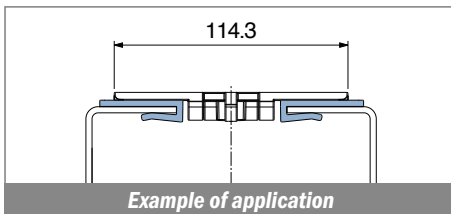

1046

Profilo "J" / J-Profile / J-Profil

Delivery: **Easy** **Standard** Fit on 3 mm (1/8")

North America STANDARD

Article-Nr.	Material	Availability	Supply*
104600BC	BluLub	On request	3 m bars
104600B	BluLub	On request	6 m bars
104600B-30	BluLub	Stock item	30 m coils
104603C	Ti-White	Stock item	3 m bars
104603	Ti-White	On request	6 m bars
104603-30	Ti-White	Stock item	30 m coils
104601C	Black	On request	3 m bars
104601	Black	On request	6 m bars
104601-30	Black	On request	30 m coils
104605C	Blue	On request	3 m bars
104605	Blue	On request	6 m bars
104605-30	Blue	On request	30 m coils
104602C	Green	Stock item	3 m bars
104602	Green	On request	6 m bars
104602-30	Green	Stock item	30 m coils