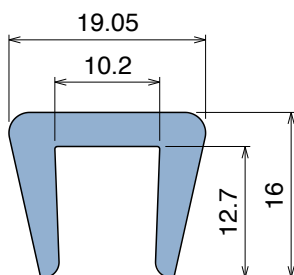

1011 Copri profilo / Bar cap / Abdeckprofil

Fit on 10 mm (3/8")