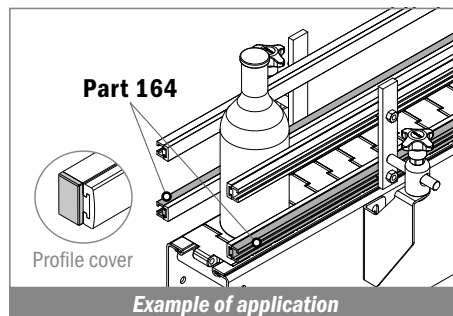

* Standard 3 m (10 ft) or 6 m (20 ft) profiles are typically shipped by common carrier. Selected items can be coiled into cartons for more convenient shipping.

* Products stored in coils will have the tendency to retain a certain deformation when uncoiled, therefore consistency in the profile cross section over the full length of the coil cannot be guaranteed.

162 Profilo "C" / C-Profile / C-Profil

Delivery: **Easy** **Standard** Coils available

Article-Nr.	Material	Availability	Supply*
16205C	Blue	On request	3 m bars
16205	Blue	On request	6 m bars
16205-30	Blue	On request	30 m coils
16202BC	BluLub	Stock item	3 m bars
16202B	BluLub	On request	6 m bars
16202B-30	BluLub	Stock item	30 m coils
16203C	Ti-White	Stock item	3 m bars
16203	Ti-White	On request	6 m bars
16203-30	Ti-White	Stock item	30 m coils
16202C	Green	Stock item	3 m bars
16202	Green	On request	6 m bars
16202-30	Green	Stock item	30 m coils

Used with **Part 164/165**
Page 433

Use as a reference for the inner dimensions of the profile.

164 Guida in alluminio / Aluminum guide / Aluminium profil

Delivery: **Easy** **Standard** Coils available

Article-Nr.	Material	Availability	Supply*	Profile cover	Box
16401C	Aluminum	Stock item	3 m bars	301403	60 pcs
16401	Aluminum	Stock item	6 m bars	301403	60 pcs

Used with **Part 362** Page 558
and **Part 1097** Page 576

165 Guida in alluminio / Aluminum guide / Aluminium profil

Delivery: **Easy** **Standard**

Article-Nr.	Material	Availability	Supply*	Profile cover	Box
16501C	Aluminum	Stock item	3 m bars	301404	60 pcs
16501	Aluminum	Stock item	6 m bars	301404	60 pcs

Used with **Part 362** Page 558
and **Part 1097** Page 576