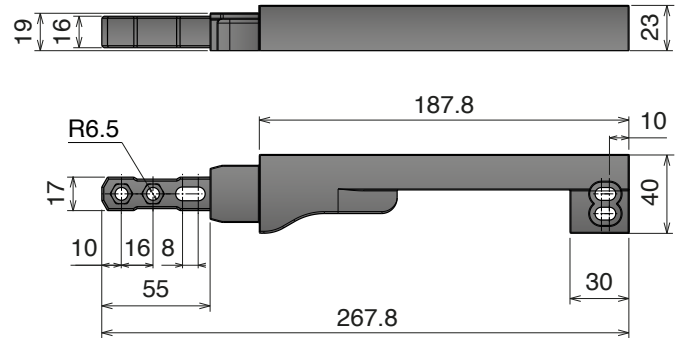

VERSION RIGHT

Article-Nr.	Colour	Availability

11652	Black	On request