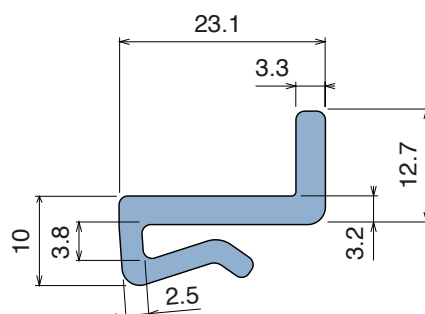

1020

Profilo "J" / J-Profile / J-Profil

Delivery: **Easy** **Standard** Fit on 3 mm (1/8")