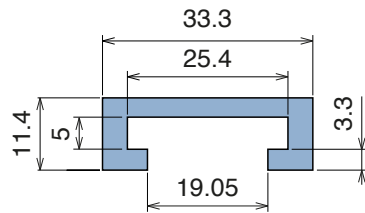

1041

Profilo "C" / C-Profile / C-Profil

Delivery: **Easy** **Standard** Fit on 25 x 5 mm

North America STANDARD

Article-Nr.	Material	Availability	Supply*
104100BC	BluLub	On request	3 m bars
104100B	BluLub	On request	6 m bars
104103C	Ti-White	Stock item	3 m bars
104103	Ti-White	On request	6 m bars
104105C	Blue	On request	3 m bars
104105	Blue	On request	6 m bars
104102C	Green	On request	3 m bars
104102	Green	On request	6 m bars