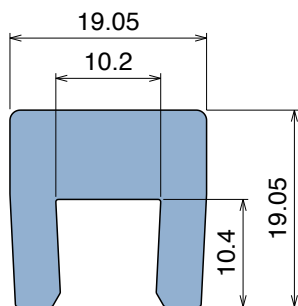

1013 Copri profilo / Bar cap / Abdeckprofil

Fit on 10 mm (3/8")