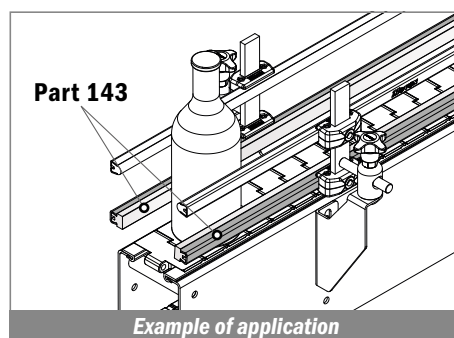

Article-Nr.	Material	Availability	Supply
14360BC	BluLub	On request	3 m bars
14363	Ti-White	Stock item	3 m bars
14365C	Blue	On request	3 m bars