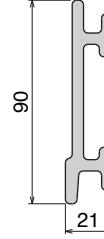

Page 440

1006

Fit on 5 mm

Page 440

1007

Fit on 5 mm

Page 441

1095

Fit on 10 mm

Page 444

1012

Fit on 12/13 mm

Page 444

181 Fit on 25,4 x 25,4 mm

Page 444

1052 Fit on 38,1 x 50,8 mm

Page 454

189 Label saver
Fit on mm
50 x 6

Page 454/455

187
Fit on mm
60 x 6

Page 456

187 Label saver
Fit on mm
60 x 6

Page 456

Side guide rail USED WITH PLATE AND CLAMP

See product page for specific details and materials available.

135
Fit on mm
60 x 6

Page 457

136
Fit on mm
60 x 6

Page 457

1057
Fit on mm
50 x 6

Page 458

1077 Label saver
Fit on mm
50 x 6