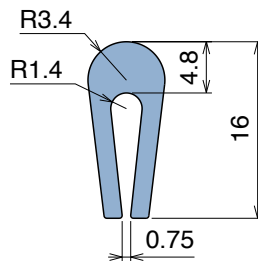

1001

Copri profilo / Bar cap / Abdeckprofil