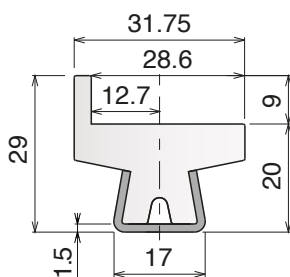

125 Guida conica / Guide rail / Konische Führung

Delivery: **Easy** Standard

Stainless steel profile thickness: 1,5 mm