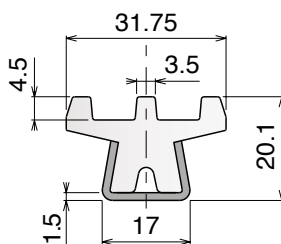

127

Guida conica / Guide rail / Konische Führung

Stainless steel profile thickness: 1,5 mm