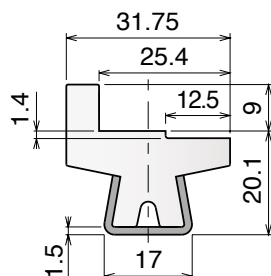

129 Guida conica / Guide rail / Konische Führung

Stainless steel profile thickness: 1,5 mm