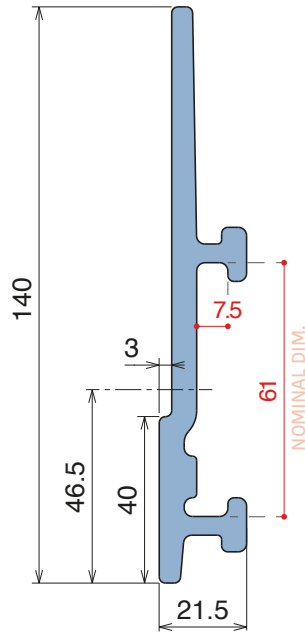

Guida laterale con salva etichetta

Side guide with lable saver / Seitenführung mit Etikettenschutz

Article-Nr.	Material	Availability	Supply
18930BC	BluLub	Stock item	3 m bars
18935C	Blue	On request	3 m bars
18934C	Grey	Stock item	3 m bars

Part 3017
60 x 6 mm
Page 467

Valid also for
RS versions

Part 3311
Page 539

Option of application - Plate

Part 1089
Page 467

Valid also for
RS versions

Part 3311
Page 539

Option of application - Guide

1075

RS Guida laterale con salva etichetta / Side guide with lable saver / Seitenführung mit Etikettenschutz

Delivery: **Easy** **Standard** Fit on 60 x 6 mm

Article-Nr.	Version	Material	Availability	Supply
107500	A	Black+ BluLub	On request	3 m bars
107501	B	Black+ BluLub	On request	3 m bars