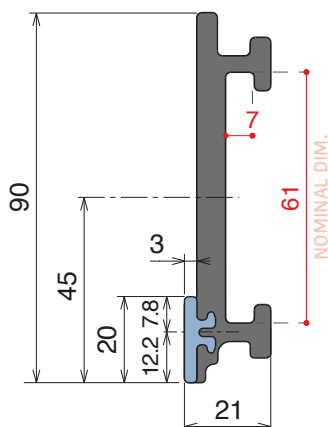

Delivery:	Easy	Standard	Fit on 60 x 6 mm	Article-Nr.	Version	Material	Availability	Supply
				107700	A	Black+ BluLub	On request	3 m bars
				107701	B	Black+ BluLub	On request	3 m bars

VERSION A - Label saver 2 cm