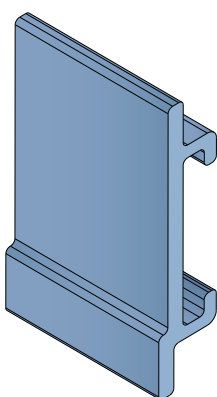

Fit on 50 x 6 mm

Article-Nr.	A	B	Material	Availability	Supply
19400BC	90	45	BluLub	Stock item	3 m bars
19403BC	120	60	BluLub	Stock item	3 m bars
19430C	90	45	Ti-White	On request	3 m bars
19433C	120	60	Ti-White	On request	3 m bars
19400BLC	90	45	Blue	On request	3 m bars
19403BLC	120	60	Blue	On request	3 m bars
19400C	90	45	Grey	On request	3 m bars
19403C	120	60	Grey	On request	3 m bars