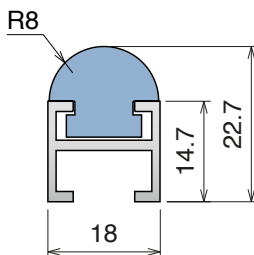

155 Guida laterale / Side guide rail / Seitenführungen

Metal profile: Aluminium