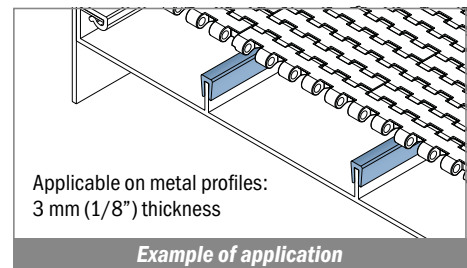

Article-Nr.	Material	Availability	Supply*
100400B-30	BluLub	On request	30 m coils
100403-30	Ti-White	Stock item	30 m coils
100405-30	Blue	On request	30 m coils