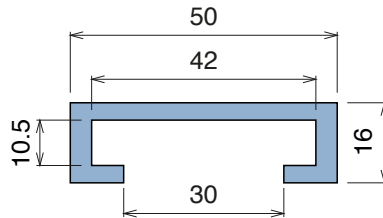

137 Profilo "C" / C-Profile / C-Profil

Delivery: **Easy** **Standard** Fit on 40 x 8 mm

Article-Nr.	Material	Availability	Supply*
13701BC	BluLub	Stock item	3 m bars
13701B	BluLub	On request	6 m bars
13703C	Ti-White	Stock item	3 m bars
13703	Ti-White	On request	6 m bars
13702C	Black	Stock item	3 m bars
13702	Black	On request	6 m bars
13705C	Blue	On request	3 m bars
13705	Blue	On request	6 m bars
13701C	Green	Stock item	3 m bars
13701	Green	Stock item	6 m bars

137 Profilo "C" / C-Profile / C-Profil

Delivery: **Easy** **Standard**

Fit on 40 x 8 mm

Article-Nr.	Material	Availability	Supply*
13711BC	BluLub	Stock item	3 m bars
13711B	BluLub	On request	6 m bars
13713C	Ti-White	On request	3 m bars
13713	Ti-White	On request	6 m bars
13712C	Black	On request	3 m bars
13712	Black	On request	6 m bars
13715C	Blue	On request	3 m bars
13715	Blue	On request	6 m bars
13711C	Green	Stock item	3 m bars
13711	Green	Stock item	6 m bars

Fit on 40 x 10 mm

Article-Nr.	Material	Availability	Supply*
13720BC	BluLub	On request	3 m bars
13720B	BluLub	On request	6 m bars
13720C	Ti-White	On request	3 m bars
13720	Ti-White	On request	6 m bars
13725C	Blue	On request	3 m bars
13725	Blue	On request	6 m bars