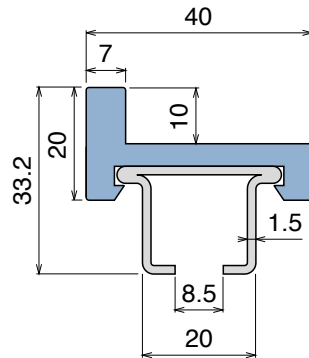

157

Profilo "U" assemblato clip-on / U-Profile assembled clip-on / U-Profil montiert clip-on

Delivery: **Easy** Standard