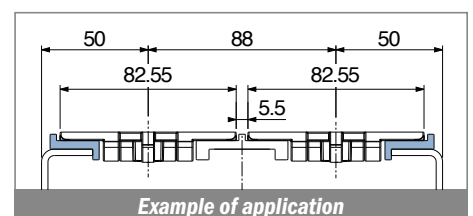

Article-Nr.	Material	Availability	Supply*
111800B-60	BluLub	On request	60 m coils
111801-60	Black	On request	60 m coils
111803-60	Blue	On request	60 m coils
111805-60	Green	On request	60 m coils