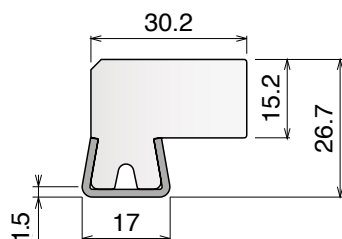

184 Guida conica / Guide rail / Konische Führung

Stainless steel profile thickness: 1,5 mm