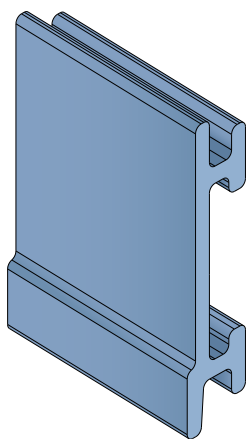

Guida laterale con salva etichetta

Side guide with label saver / Seitenführung mit Etikettenschutz