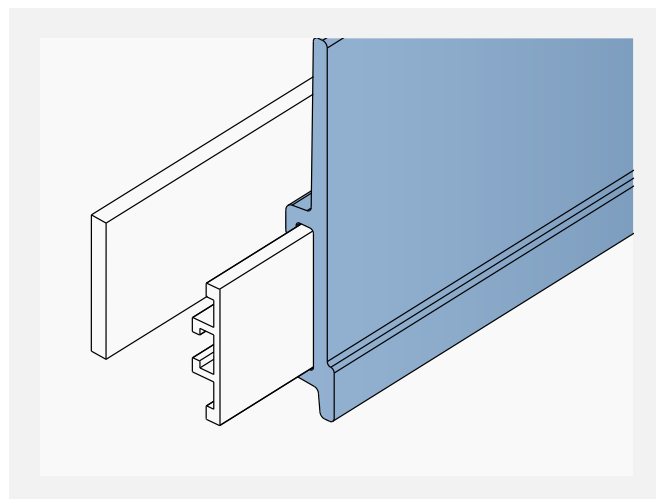

2 | Insert the plate into the profile