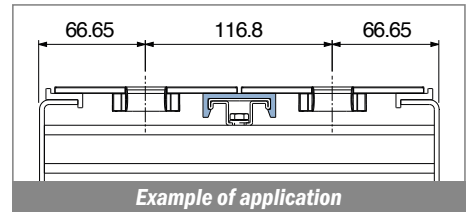

1053

Profilo "C" / C-Profile / C-Profil

Delivery: **Easy** **Standard** Fit on 38.1 x 6.35 mm

North America STANDARD

Article-Nr.	Material	Availability	Supply*
105300BC	BluLub	On request	3 m bars
105300B	BluLub	On request	6 m bars
105303C	Ti-White	Stock item	3 m bars
105303	Ti-White	On request	6 m bars
105305C	Blue	On request	3 m bars
105305	Blue	On request	6 m bars