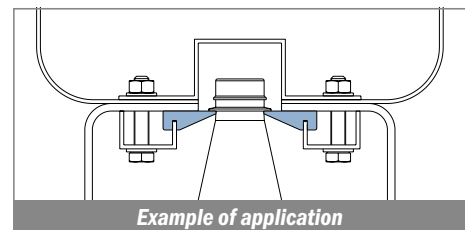

Article-Nr.	Material	Availability	Supply
16801B	BluLub	Stock item	3 m bars
16802B	BluLub	On request	6 m bars
16800B	BluLub	Stock item	30 m coils
16801	Ti-White	On request	3 m bars
16802	Ti-White	On request	6 m bars
16800	Ti-White	On request	30 m coils
16805C	Blue	On request	3 m bars
16805	Blue	On request	6 m bars
16805-30	Blue	On request	30 m coils