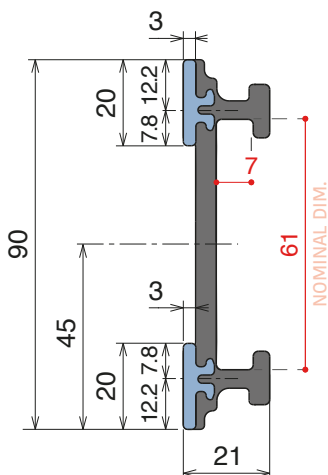

VERSION A - Label saver 2 cm