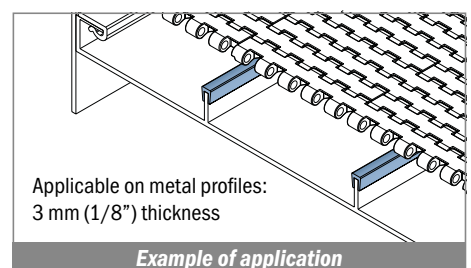

1002

Copri profilo / Bar cap / Abdeckprofil

Delivery: **Easy** **Standard** Fit on 3 mm (1/8")

Article-Nr.	Material	Availability	Supply*
100208-30	BluLub	Stock item	30 m coils
100203-30	Ti-White	Stock item	30 m coils
100205-30	Blue	On request	30 m coils