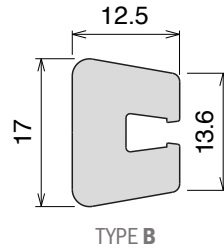

Materiale / Material / Materialien:
Poliammide rinforzato
Polyamide reinforced
Verstärktes Polyamid

130 Profilo in alluminio / Aluminum rail / Aluminium Profil

Delivery: **Easy** **Standard**

Article-Nr.	Type	Availability	Supply
13001C	A	Stock item	3 m bars
13001	A	On request	6 m bars
13002C	B	On request	3 m bars

188 Profilo in alluminio / Aluminum rail / Aluminium Profil

Delivery: **Easy** **Standard**

Article-Nr.	Availability	Supply
18801C	Stock item	3 m bars
18801	Stock item	6 m bars