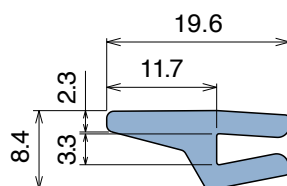

171 Guida collo / Neck guide / Nackenführung

Delivery: **Easy** **Standard** Fit on 3 mm