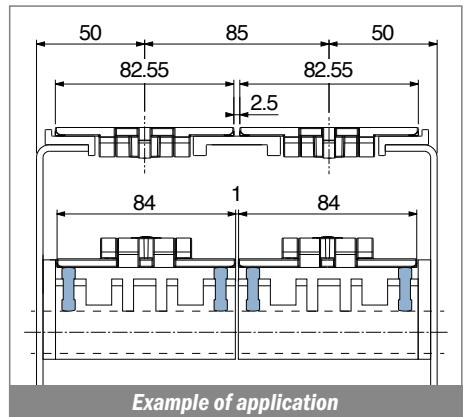

Article-Nr.	Material	Availability	Supply*
10704	BluLub	On request	60 m coils
10703	Ti-White	Stock item	60 m coils
10701	Black	On request	60 m coils
10705	Blue	On request	60 m coils
10702	Green	Stock item	60 m coils