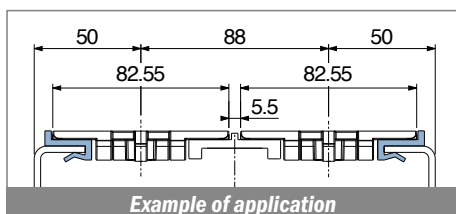

1024

Profilo "J" / J-Profile / J-Profil

Delivery: **Easy** **Standard** Fit on 3 mm (1/8")

North America STANDARD

Article-Nr.	Material	Availability	Supply*
102400BC	BluLub	On request	3 m bars
102400B	BluLub	On request	6 m bars
102400B-30	BluLub	On request	30 m coils
102403C	Ti-White	Stock item	3 m bars
102403	Ti-White	On request	6 m bars
102403-30	Ti-White	Stock item	30 m coils
102401C	Black	On request	3 m bars
102401	Black	On request	6 m bars
102401-30	Black	On request	30 m coils
102405C	Blue	On request	3 m bars
102405	Blue	On request	6 m bars
102405-30	Blue	On request	30 m coils
102402C	Green	Stock item	3 m bars
102402	Green	Stock item	6 m bars
102402-30	Green	On request	30 m coils