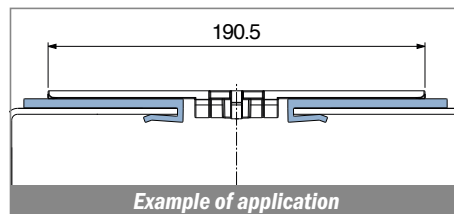

1034

Profilo "J" / J-Profile / J-Profil

Delivery: **Easy** **Standard** Fit on 3 mm (1/8")

North America STANDARD

| Article-Nr. | Material | Availability | Supply |
|-------------|----------|--------------|----------|
| 103400BC | BluLub | On request | 3 m bars |
| 103400B | BluLub | On request | 6 m bars |
| 103403C | Ti-White | Stock item | 3 m bars |
| 103403 | Ti-White | On request | 6 m bars |
| 103405C | Blue | On request | 3 m bars |
| 103405 | Blue | On request | 6 m bars |