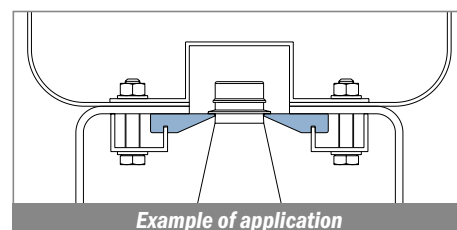

Article-Nr.	Material	Availability	Supply
16901B	BluLub	Stock item	3 m bars
16902B	BluLub	On request	6 m bars
16900B	BluLub	Stock item	30 m coils
16901	Ti-White	On request	3 m bars
16902	Ti-White	On request	6 m bars
16900	Ti-White	On request	30 m coils
16905C	Blue	On request	3 m bars
16905	Blue	On request	6 m bars
16905-30	Blue	On request	30 m coils