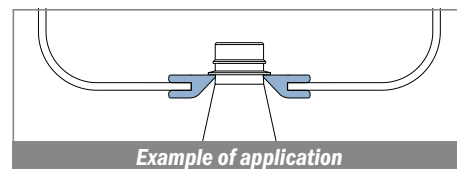

Article-Nr.	Material	Availability	Supply
107600B	BluLub	Stock item	30 m coils
107600	Ti-White	On request	30 m coils
107605	Blue	On request	30 m coils