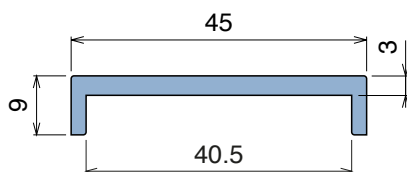

1080-1081

Guide estruse / Extruded profiles / Extrudiertes Profil

NEW 1080

Profilo "U" / U-Profile / U-Profil