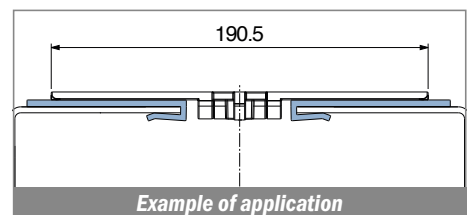

1033

Profilo "J" / J-Profile / J-Profil

Delivery: **Easy** **Standard** Fit on 3 mm (1/8")

North America STANDARD

| Article-Nr. | Material | Availability | Supply |
|-------------|----------|--------------|----------|
| 103300BC | BluLub | Stock item | 3 m bars |
| 103300B | BluLub | On request | 6 m bars |
| 103303C | Ti-White | Stock item | 3 m bars |
| 103303 | Ti-White | On request | 6 m bars |
| 103305C | Blue | On request | 3 m bars |
| 103305 | Blue | On request | 6 m bars |