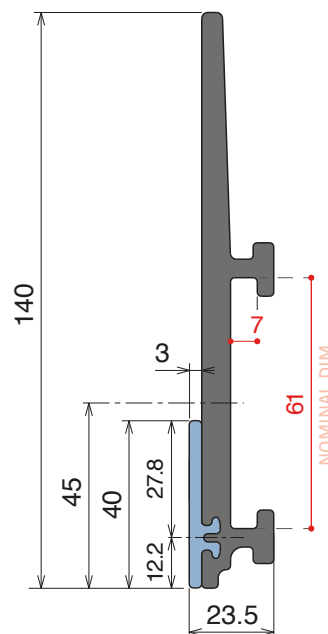

VERSION B - Label saver 4 cm

Base profile

Art-Nr.	Supply
18990	3 m bars

Label saver 2 cm

Art-Nr.	Supply
18987	30 m coils

Label saver 4 cm

Art-Nr.	Supply
18988	30 m coils

Single components

Easy Bendable

For the grooved version, just add "-S" to the related Article Nr.