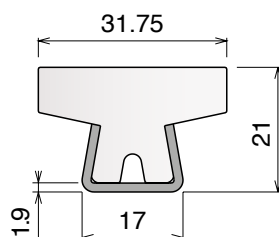

Stainless steel profile thickness: 1,9 mm