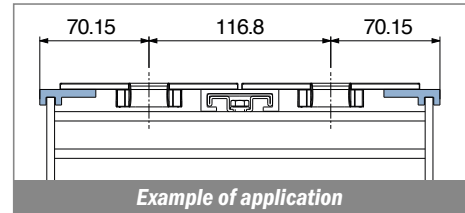

Article-Nr.	Material	Availability	Supply
105800BC	BluLub	On request	3 m bars
105800B	BluLub	On request	6 m bars
105803C	Ti-White	On request	3 m bars
105803	Ti-White	On request	6 m bars
105801C	Black	Stock item	3 m bars
105801	Black	On request	6 m bars
105805C	Blue	On request	3 m bars
105805	Blue	On request	6 m bars
105802C	Green	Stock item	3 m bars
105802	Green	On request	6 m bars