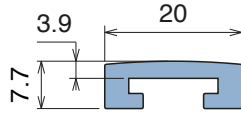

160 Profilo "C" / C-Profile / C-Profil

Delivery: **Easy** **Standard**