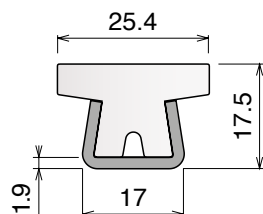

Stainless steel profile thickness: 1,9 mm