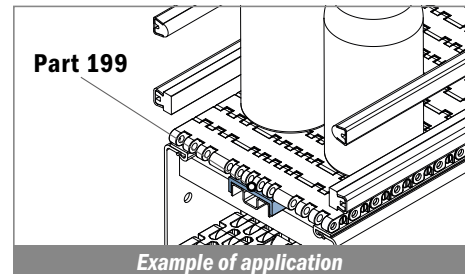

Article-Nr.	Material	Availability	Supply
19976BC	BluLub	On request	3 m bars
19976B	BluLub	On request	6 m bars
19976C	Ti-White	Stock item	3 m bars
19976	Ti-White	On request	6 m bars
19976BLC	Blue	On request	3 m bars
19976BL	Blue	On request	6 m bars