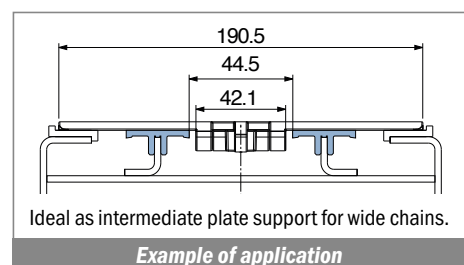

108 Profilo T / T-profile / T-Profil

Delivery: **Easy** **Standard**

| Article-Nr. | Material | Availability | Supply |
|-------------|-----------------|--------------|----------|
| 10800BC | BluLub | On request | 3 m bars |
| 10800B | BluLub | Stock item | 6 m bars |
| 10803C | Ti-White | On request | 3 m bars |
| 10803 | Ti-White | On request | 6 m bars |
| 10801C | Black | Stock item | 3 m bars |
| 10801 | Black | On request | 6 m bars |
| 10805C | Blue | On request | 3 m bars |
| 10805 | Blue | On request | 6 m bars |
| 10802C | Green | Stock item | 3 m bars |
| 10802 | Green | Stock item | 6 m bars |