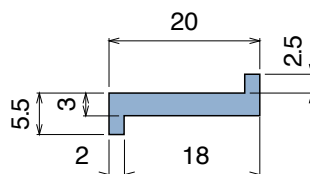

101

Profilo "Z" / Z-Profile / Z-Profil

Delivery: **Easy** **Standard**