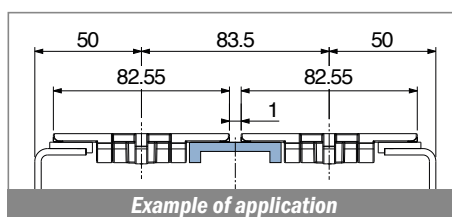

Article-Nr.	Material	Availability	Supply
11101BC	BluLub	Stock item	3 m bars
11101B	BluLub	On request	6 m bars
11101B-30	BluLub	On request	30 m coils
11103C	Ti-White	On request	3 m bars
11103	Ti-White	On request	6 m bars
11103-30	Ti-White	On request	30 m coils
11101C	Black	Stock item	3 m bars
11101	Black	Stock item	6 m bars
11101-30	Black	Stock item	30 m coils
11105C	Blue	On request	3 m bars
11105	Blue	On request	6 m bars
11105-30	Blue	On request	30 m coils
11102C	Green	Stock item	3 m bars
11102	Green	Stock item	6 m bars
11102-30	Green	On request	30 m coils