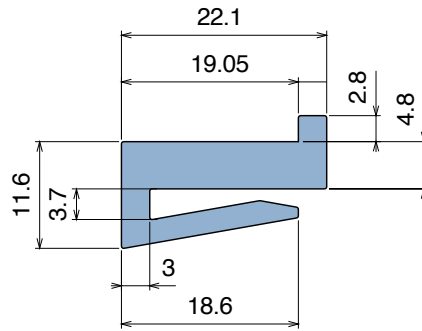

1015

Profilo "J" / J-Profile / J-Profil

Delivery: **Easy** **Standard** Fit on 2,5 to 3,5 mm (1/8")