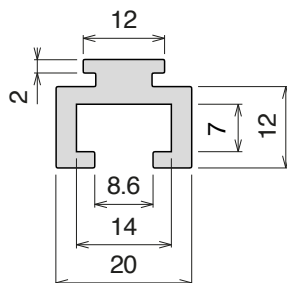

164 Guida in alluminio / Aluminum guide / Aluminium profil

Delivery: **Easy** **Standard**

Used with
Part 362 Pag 493
and **Part 1097** Pag 510

| Article-Nr. | Material | Availability | Supply | Profile cover |
|-------------|----------|--------------|----------|---------------|
| 16401C | Aluminum | Stock item | 3 m bars | 301403 |
| 16401 | Aluminum | Stock item | 6 m bars | 301403 |