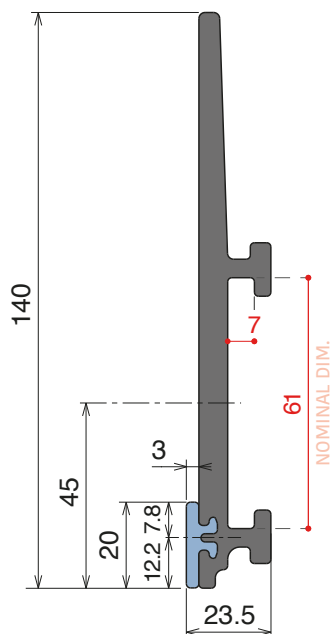

VERSION A - Label saver 2 cm