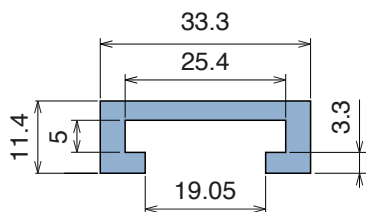

NEW

1041

Profilo "C" / C-Profile / C-Profil

Delivery: **Easy** **Standard** Fit on 25 x 5 mm

North America STANDARD

| Article-Nr. | Material | Availability | Supply |
|-------------|----------|--------------|----------|
| 104100BC | BluLub | On request | 3 m bars |
| 104100B | BluLub | On request | 6 m bars |
| 104103C | Ti-White | Stock item | 3 m bars |
| 104103 | Ti-White | On request | 6 m bars |
| 104105C | Blue | On request | 3 m bars |
| 104105 | Blue | On request | 6 m bars |
| 104102C | Green | On request | 3 m bars |
| 104102 | Green | On request | 6 m bars |