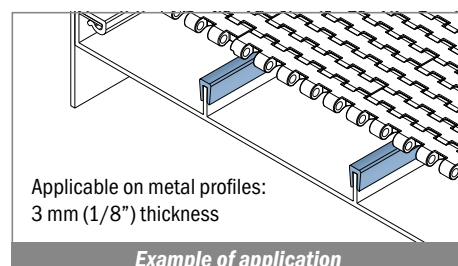

Article-Nr.	Material	Availability	Supply
108500BC	BluLub	On request	3 m bars
108500B	BluLub	On request	6 m bars
108500B-30	BluLub	On request	30 m coils
108503C	Ti-White	On request	3 m bars
108503	Ti-White	On request	6 m bars
108503-30	Ti-White	On request	30 m coils
108505C	Blue	On request	3 m bars
108505	Blue	On request	6 m bars
108505-30	Blue	On request	30 m coils