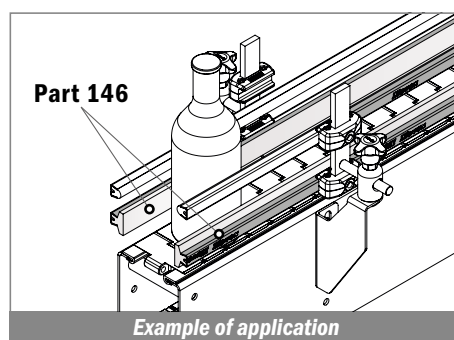

Article-Nr.	Material	Availability	Supply
14600BC	BluLub	On request	3 m bars
14601C	Ti-White	On request	3 m bars
14605C	Blue	On request	3 m bars