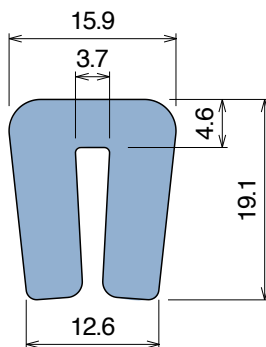

NEW 1085

Copri profilo / Bar cap / Abdeckprofil

Fit on 3 mm (1/8")