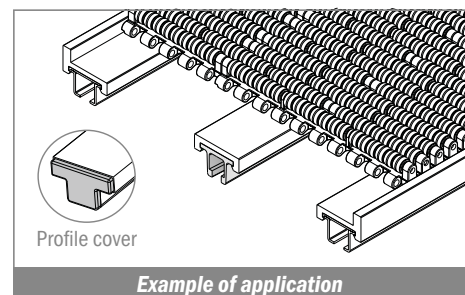

NEW

1041

Profilo "C" / C-Profile / C-Profil

Delivery: **Easy** **Standard** Fit on 25 x 5 mm

North America STANDARD

| Article-Nr. | Material | Availability | Supply |
|-------------|----------|--------------|----------|
| 104100BC | BluLub | On request | 3 m bars |
| 104100B | BluLub | On request | 6 m bars |
| 104103C | Ti-White | Stock item | 3 m bars |
| 104103 | Ti-White | On request | 6 m bars |
| 104105C | Blue | On request | 3 m bars |
| 104105 | Blue | On request | 6 m bars |
| 104102C | Green | On request | 3 m bars |
| 104102 | Green | On request | 6 m bars |