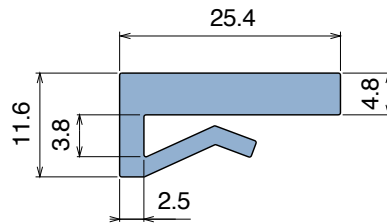

1022

Profilo "J" / J-Profile / J-Profil

Delivery: **Easy** **Standard** Fit on 3 mm (1/8")