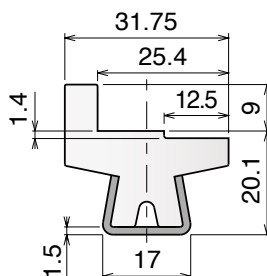

NEW 129 Guida conica / Guide rail / Konische Führung

Stainless steel profile thickness: 1,5 mm