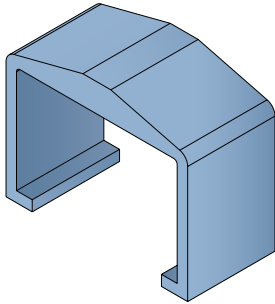

180 Copri profilo / Bar cover / Abdeckprofil

Fit on 30.5 x 46 mm