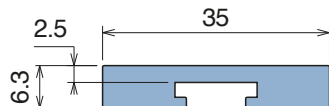

163 Profilo "C" / C-Profile / C-Profil

Delivery: **Easy** **Standard** Coils available