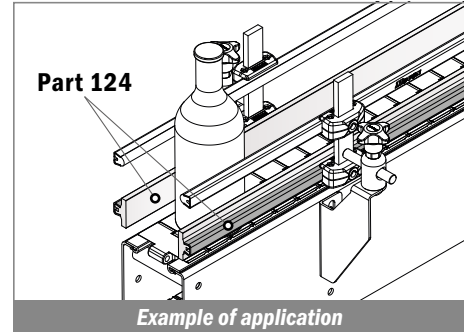

124 Guida conica / Guide rail / Konische Führung

Delivery: **Easy** **Standard**

Stainless steel profile thickness: 1,5 mm

| Article-Nr. | Material | Availability | Supply |
|-------------|-----------------|--------------|----------|
| 12400BC | BluLub | On request | 3 m bars |
| 12401C | Ti-White | Stock item | 3 m bars |
| 12405C | Blue | On request | 3 m bars |