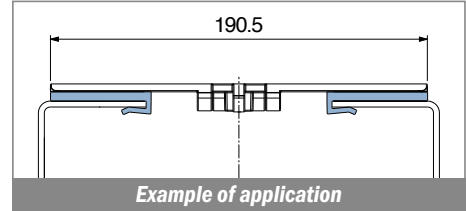

1032

Profilo "J" / J-Profile / J-Profil

Delivery: **Easy** **Standard** Fit on 3 mm (1/8")

North America STANDARD

| Article-Nr. | Material | Availability | Supply |
|-------------|----------|--------------|----------|
| 103200BC | BluLub | On request | 3 m bars |
| 103200B | BluLub | On request | 6 m bars |
| 103203C | Ti-White | Stock item | 3 m bars |
| 103203 | Ti-White | On request | 6 m bars |
| 103205C | Blue | On request | 3 m bars |
| 103205 | Blue | On request | 6 m bars |