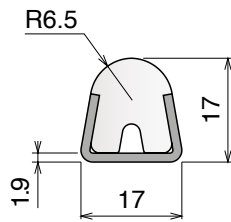

Stainless steel profile thickness: 1,9 mm