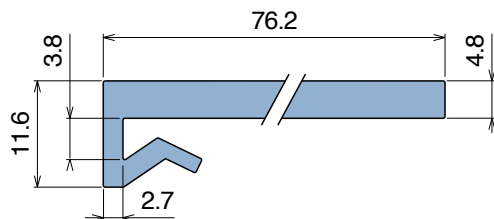

1034

Profilo "J" / J-Profile / J-Profil

Delivery: **Easy** **Standard** Fit on 3 mm (1/8")