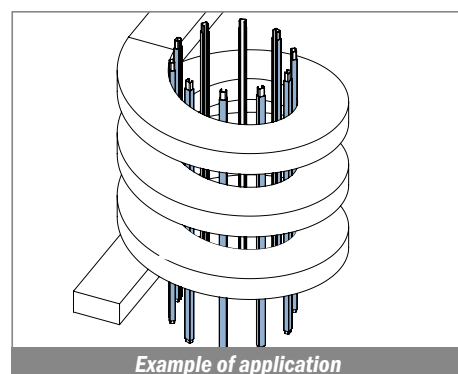

Article-Nr.	Material	Availability	Supply
18100BC	BluLub	On request	3 m bars
18100B	BluLub	On request	6 m bars
18103C	Ti-White	Stock item	3 m bars
18103	Ti-White	On request	6 m bars
18105C	Blue	On request	3 m bars
18105	Blue	On request	6 m bars