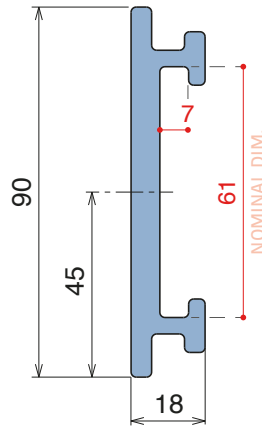

1057/1077

Guida laterale / Side guide / Seitenführung

Delivery: **Easy** **Standard** Fit on 60 x 6 mm

Article-Nr.	Material	Availability	Supply
105700BC	BluLub	Stock item	3 m bars
105711C	Black	Stock item	3 m bars
105705C	Blue	On request	3 m bars
105704C	Grey	Stock item	3 m bars

Plate

60 x 6 mm

Valid also for **RS** versions

Option of application - Plate

Part 1089

Pag 410

Valid also for **RS** versions

Part 3311
pag 477

Option of application - Guide