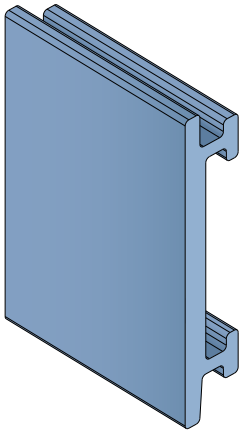

1057/1077

Guida laterale / Side guide / Seitenführung

Delivery: **Easy** **Standard** Fit on 60 x 6 mm

Article-Nr.	Material	Availability	Supply
105700BC	BluLub	Stock item	3 m bars
105711C	Black	Stock item	3 m bars
105705C	Blue	On request	3 m bars
105704C	Grey	Stock item	3 m bars

Plate

60 x 6 mm

Valid also for **RS** versions

Option of application - Plate