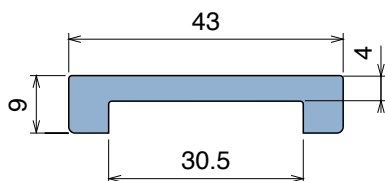

177

Profilo "U" / U-Profile / U-Profil

Delivery: **Easy** **Standard**