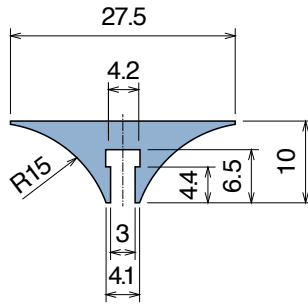

199 Piastra di trasferimento / Transfer plate / Überschubprofil

Delivery: **Easy** **Standard** Fit on 3 mm