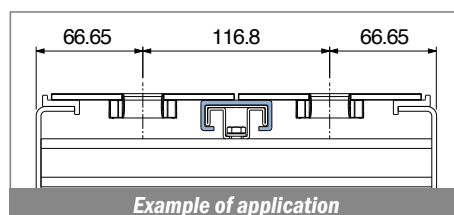

1044

Profilo "C" / C-Profile / C-Profil

Delivery: **Easy** **Standard** Fit on 38.1 x 12.7 mm

North America STANDARD

| Article-Nr. | Material | Availability | Supply |
|-------------|----------|--------------|----------|
| 104400BC | BluLub | On request | 3 m bars |
| 104400B | BluLub | On request | 6 m bars |
| 104403C | Ti-White | Stock item | 3 m bars |
| 104403 | Ti-White | On request | 6 m bars |
| 104405C | Blue | On request | 3 m bars |
| 104405 | Blue | On request | 6 m bars |