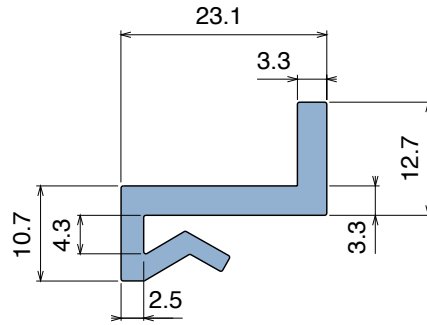

1020

Profilo "J" / J-Profile / J-Profil

Delivery: **Easy** **Standard** Fit on 3 mm (1/8")