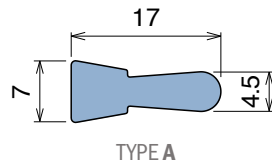

131

Profilo guida bottiglia / Plastic rail for bottle guide / Flaschenführungs Profil

Delivery: **Easy** **Standard**