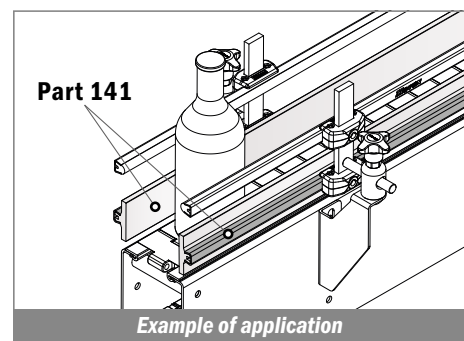

Article-Nr.	Material	Availability	Supply
14100BC	BluLub	On request	3 m bars
14101C	Ti-White	Stock item	3 m bars
14105C	Blue	On request	3 m bars