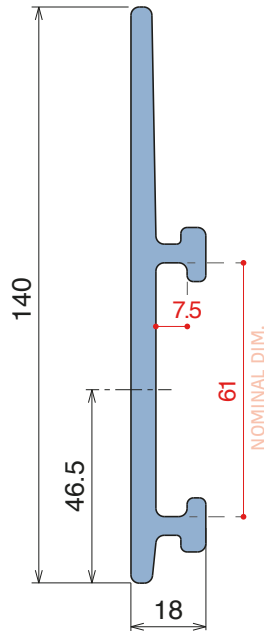

193 Guida laterale / Side guide / Seitenführung

Delivery: **Easy** **Standard** Fit on 60 x 6 mm

Article-Nr.	Material	Availability	Supply
19320BC	BluLub	Stock item	3 m bars
19325C	Blue	On request	3 m bars
19324C	Grey	Stock item	3 m bars

Plate
60 x 6 mm

Part 3311
pag 477

Option of application - Plate

Part 1089
Pag 410

Part 3311
pag 477

Option of application - Guide