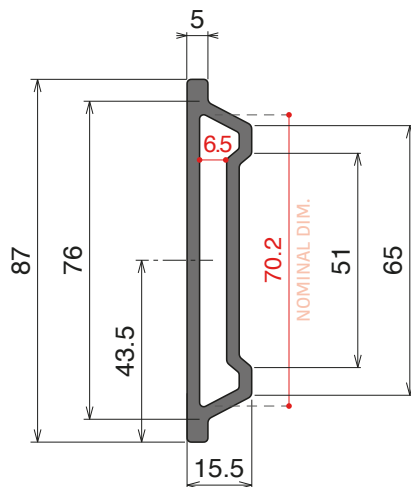

136

Guida laterale / Side guide / Seitenführung

Delivery: **Easy** **Standard** Fit on 60 x 6 mm

Article-Nr.	Material	Availability	Supply
13601C	Black	Stock item	3 m bars
13601	Black	On request	6 m bars
13602C	Blue RAL 5012	Stock item	3 m bars
13602	Blue RAL 5012	Stock item	6 m bars

Plate
60 x 6 mm

Part 345
pag 477

Option of application - Plate