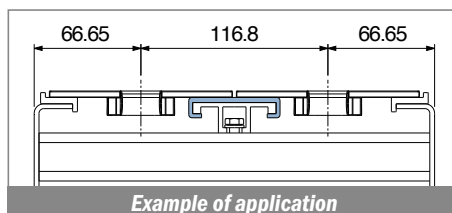

1042

Profilo "C" / C-Profile / C-Profil

Delivery: **Easy** **Standard** Fit on 50 x 6 mm

North America STANDARD

| Article-Nr. | Material | Availability | Supply |
|-------------|----------|--------------|----------|
| 104200BC | BluLub | On request | 3 m bars |
| 104200B | BluLub | On request | 6 m bars |
| 104203C | Ti-White | Stock item | 3 m bars |
| 104203 | Ti-White | On request | 6 m bars |
| 104205C | Blue | On request | 3 m bars |
| 104205 | Blue | On request | 6 m bars |
| 104201C | Green | On request | 3 m bars |
| 104201 | Green | On request | 6 m bars |