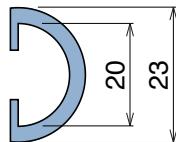

1083

Profilo per mezzitondi / Half round profile for steel rods / Halbmond Profil