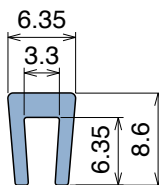

1002 Copri profilo / Bar cap / Abdeckprofil

Delivery: **Easy** **Standard** Fit on 3 mm (1/8")