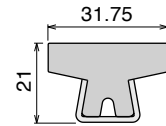

Guide rail

See product page for specific details and materials available. | Assembled with stainless steel profile AISI 304.

119

Pag 411

121

Pag 412

120

Pag 413

152

Pag 413

1067

Pag 414

143

Pag 414

122

Pag 415

123

Pag 415

140

Pag 416

146

Pag 416

124

Pag 417

141

Pag 417

142

Pag 418

125

Pag 418

144

Pag 419

184

Pag 419

145

Pag 420

1087

Pag 420

191

Pag 421

126

Pag 421

127

Pag 421

128

Pag 422

129

Pag 422

Bending machines and rollers

See product page for specific details.

198

Pag 423

199

Pag 423

151

Pag 424/425