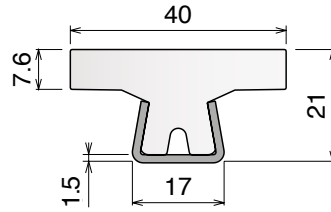

124 Guida conica / Guide rail / Konische Führung

Delivery: **Easy** **Standard**

Stainless steel profile thickness: 1,5 mm

| Article-Nr. | Material | Availability | Supply |
|-------------|-----------------|--------------|----------|
| 12400BC | BluLub | On request | 3 m bars |
| 12401C | Ti-White | Stock item | 3 m bars |
| 12405C | Blue | On request | 3 m bars |