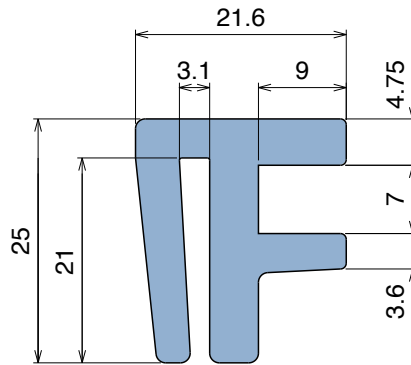

1040

Copri profilo / Bar cap / Abdeckprofil

Delivery: **Easy** **Standard** Fit on 3 mm (1/8")