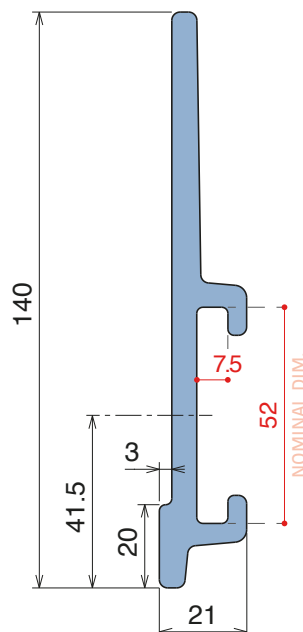

Guida laterale con salva etichetta

Side guide with lable saver / Seitenführung mit Etikettenschutz

Article-Nr.	Material	Availability	Supply
18900BC	BluLub	Stock item	3 m bars
18900BLC	Blue	On request	3 m bars
18904C	Grey	Stock item	3 m bars

Plate
50 x 6 mm

Option of application - Plate

Part 159
Pag 410

Option of application - Guide

Easy Bendable

For the grooved version, just add "-S" to the related Article Nr.