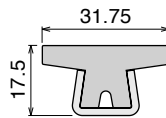

Guide rail

See product page for specific details and materials available. | Assembled with stainless steel profile AISI 304.

119

Pag 411

121

Pag 412

120

Pag 413

152

Pag 413

1067

Pag 414

143

Pag 414

122

Pag 415

123

Pag 415

140

Pag 416

146

Pag 416

124

Pag 417

141

Pag 417

142

Pag 418

125

Pag 418

144

Pag 419

184

Pag 419

145

Pag 420

1087

Pag 420

191

Pag 421

126

Pag 421

127

Pag 421

128

Pag 422

129

Pag 422

Bending machines and rollers

See product page for specific details.

198

Pag 423

199

Pag 423

151

Pag 424/425