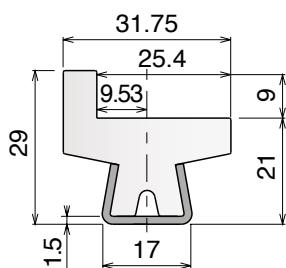

144 Guida conica / Guide rail / Konische Führung

Delivery: **Easy** **Standard**

Stainless steel profile thickness: 1,5 mm