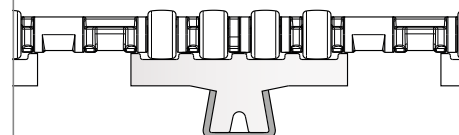

Article-Nr.	Material	Availability	Supply
12800BC	BluLub	On request	3 m bars
12801C	Ti-White	On request	3 m bars
12805C	Blue	On request	3 m bars

Generally used for driven rollers, for alignment/distribution system with 530 Pro LBP.

Example of application