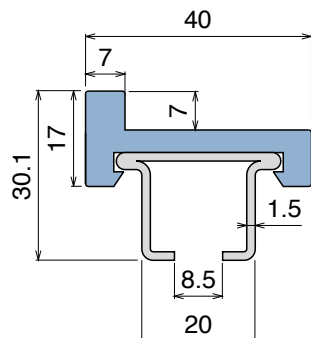

157

Profilo "U" assemblato clip-on / U-Profile assembled clip-on / U-Profil montiert clip-on