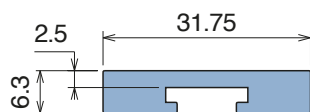

163 Profilo "C" / C-Profile / C-Profil

Delivery: **Easy** **Standard** Coils available