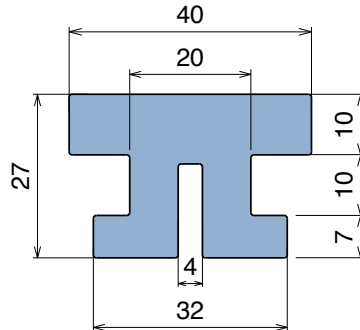

NEW 1095

Copri profilo / Bar cap / Abdeckprofil

Fit on 4 mm