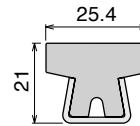

Guide rail

See product page for specific details and materials available. | Assembled with stainless steel profile AISI 304.

119

Pag 411

121

Pag 412

120

Pag 413

152

Pag 413

1067

Pag 414

143

Pag 414

122

Pag 415

123

Pag 415

140

Pag 416

146

Pag 416

124

Pag 417

141

Pag 417

142

Pag 418

125

Pag 418

144

Pag 419

184

Pag 419

145

Pag 420

1087

Pag 420

191

Pag 421

126

Pag 421

127

Pag 421

128

Pag 422

129

Pag 422

Bending machines and rollers

See product page for specific details.

198

Pag 423

199

Pag 423

151

Pag 424/425