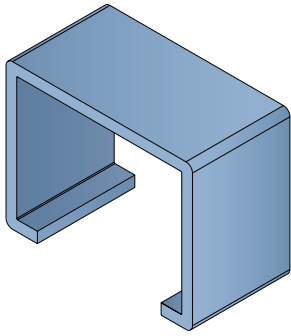

1052 Copri profilo / Bar cover / Abdeckprofil

Delivery: **Easy** **Standard** Fit on 38.1 x 50.8 mm (1-1/2"x 2")