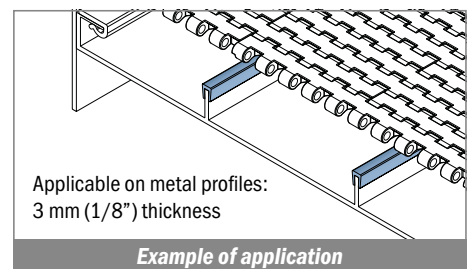

1002 Copri profilo / Bar cap / Abdeckprofil

Delivery: **Easy** **Standard** Fit on 3 mm (1/8")

Article-Nr.	Material	Availability	Supply
100200B-30	BluLub	Stock item	30 m coils
100203-30	Ti-White	Stock item	30 m coils
100205-30	Blue	On request	30 m coils