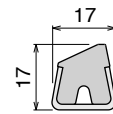

Guide rail

See product page for specific details and materials available. | Assembled with stainless steel profile AISI 304.

119

Pag 411

121

Pag 412

120

Pag 413

152

Pag 413

1067

Pag 414

143

Pag 414

122

Pag 415

123

Pag 415

140

Pag 416

146

Pag 416

124

Pag 417

141

Pag 417

142

Pag 418

125

Pag 418

144

Pag 419

184

Pag 419

145

Pag 420

1087

Pag 420

191

Pag 421

126

Pag 421

127

Pag 421

128

Pag 422

129

Pag 422

Bending machines and rollers

See product page for specific details.

198

Pag 423

199

Pag 423

151

Pag 424/425