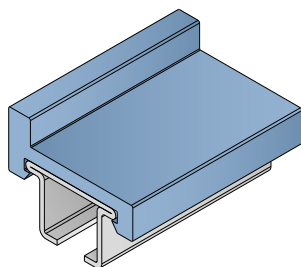

157

Profilo "U" assemblato clip-on / U-Profile assembled clip-on / U-Profil montiert clip-on