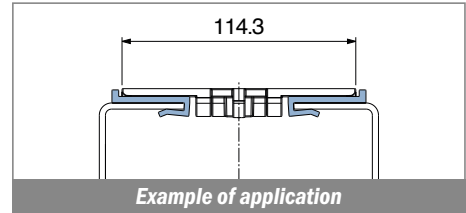

1027

Profilo "J" / J-Profile / J-Profil

Delivery: **Easy** **Standard** Fit on 3 mm (1/8")

North America STANDARD

| Article-Nr. | Material | Availability | Supply |
|-------------|----------|--------------|------------|
| 102700BC | BluLub | On request | 3 m bars |
| 102700B | BluLub | On request | 6 m bars |
| 102700B-30 | BluLub | On request | 30 m coils |
| 102703C | Ti-White | Stock item | 3 m bars |
| 102703 | Ti-White | On request | 6 m bars |
| 102703-30 | Ti-White | On request | 30 m coils |
| 102705C | Blue | On request | 3 m bars |
| 102705 | Blue | On request | 6 m bars |
| 102705-30 | Blue | On request | 30 m coils |