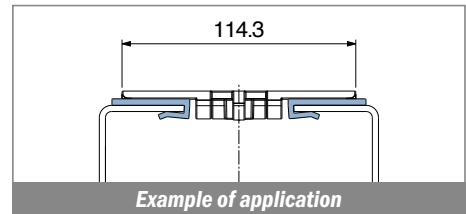

1028

Profilo "J" / J-Profile / J-Profil

Delivery: **Easy** **Standard** Fit on 3 mm (1/8")

North America STANDARD

| Article-Nr. | Material | Availability | Supply |
|-------------|----------|--------------|------------|
| 102800BC | BluLub | On request | 3 m bars |
| 102800B | BluLub | On request | 6 m bars |
| 102800B-30 | BluLub | On request | 30 m coils |
| 102803C | Ti-White | Stock item | 3 m bars |
| 102803 | Ti-White | On request | 6 m bars |
| 102803-30 | Ti-White | Stock item | 30 m coils |
| 102805C | Blue | On request | 3 m bars |
| 102805 | Blue | On request | 6 m bars |
| 102805-30 | Blue | On request | 30 m coils |