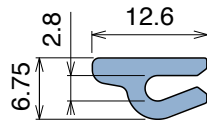

192 Guida collo / Neck guide / Nackenführung

Delivery: **Easy** **Standard** Fit on 1.8 - 2 mm