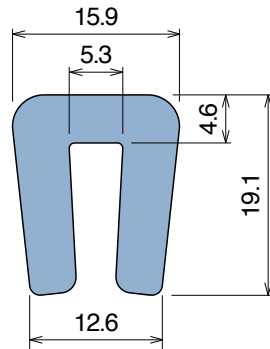

153

Copri profilo / Bar cap / Abdeckprofil

Delivery: **Easy** **Standard** Fit on 4/5 mm (3/16")