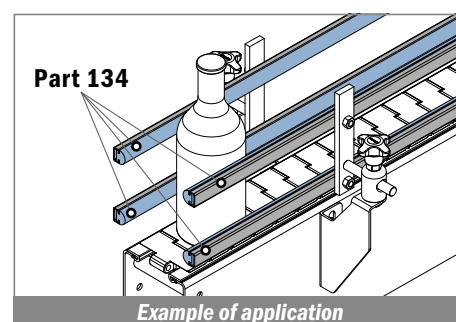

Only plastic profile

Article-Nr.	Material	Availability	Supply
13450B-30	BluLub	On request	30 m coils
13453-30	Ti-White	On request	30 m coils
13455-30	Blue	On request	30 m coils
13451-30	Green	On request	30 m coils