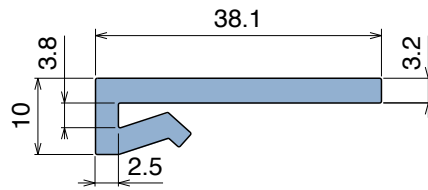

1028

Profilo "J" / J-Profile / J-Profil

Delivery: **Easy** **Standard** Fit on 3 mm (1/8")