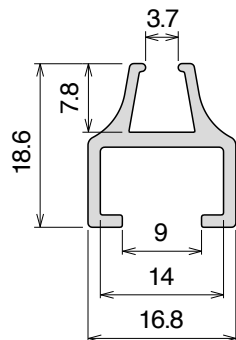

188

Profilo in alluminio / Aluminum rail / Aluminium Profil

Delivery: **Easy** **Standard**