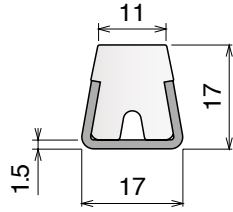

121 Guida conica / Guide rail / Konische Führung

Delivery: **Easy** Standard

Stainless steel profile thickness: 1,5 mm