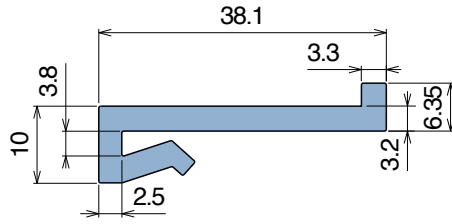

1027

Profilo "J" / J-Profile / J-Profil

Delivery: **Easy** **Standard** Fit on 3 mm (1/8")