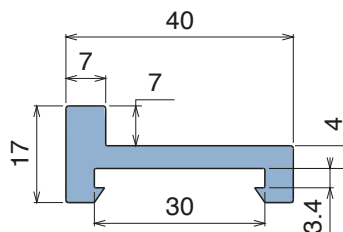

156

Profilo "U" / U-Profile / U-Profil

Delivery: **Easy** **Standard**