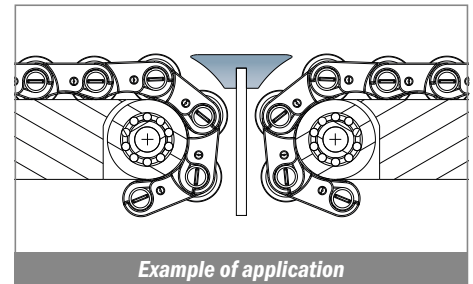

Article-Nr.	Material	Availability	Supply
19960B	BluLub	Stock item	1,5 m bars
19960	Black	Stock item	1,5 m bars