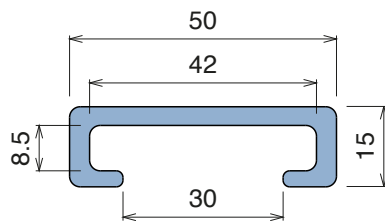

137

Profilo "C" / C-Profile / C-Profil

Delivery: **Easy** **Standard** Fit on 40 x 8 mm / 40 x 10 mm