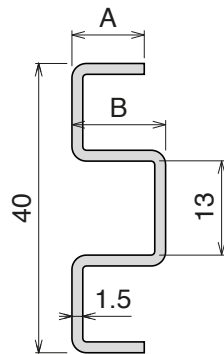

117 Profilo Omega / M-Profile / M-Profil

Delivery: **Easy** **Standard**