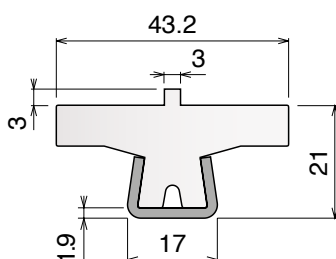

Stainless steel profile thickness: 1,9 mm