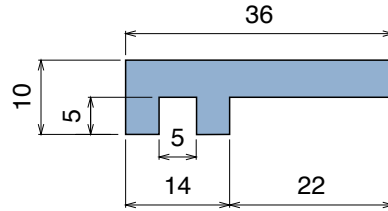

1058

Profilo "L" / L-Profile / L-Profil

Delivery: **Easy** **Standard**