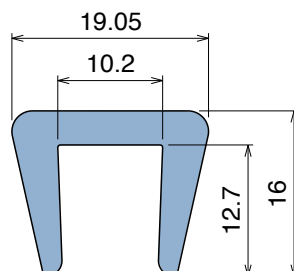

1011

Copri profilo / Bar cap / Abdeckprofil

Fit on 10 mm (3/8")