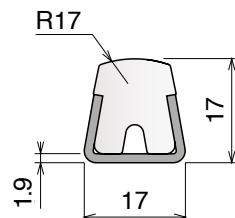

Stainless steel profile thickness: 1,9 mm