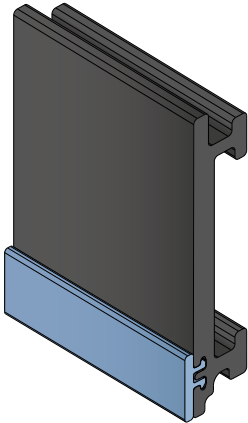

| Delivery: | Easy | Standard | Fit on 60 x 6 mm | Article-Nr. | Version | Material | Availability | Supply |
|-----------|------|----------|------------------|---------------|---------|----------------------|--------------|----------|
| | | | | 107700 | A | Black+ BluLub | On request | 3 m bars |
| | | | | 107701 | B | Black+ BluLub | On request | 3 m bars |