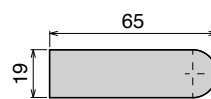

Pag 383

Transfer plate and NoseBar

See product page for specific details and materials available.

199 Fit on 3 mm

Pag 384

238

Pag 384

228