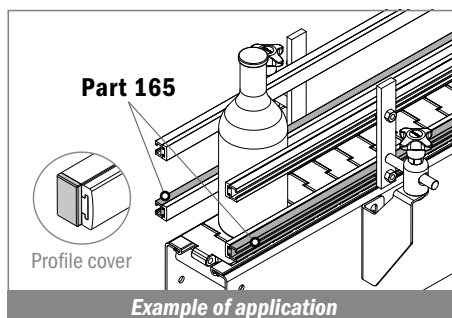

Used with
Part 362 Pag 493
and **Part 1097** Pag 510

Article-Nr.	Material	Availability	Supply	Profile cover
16501C	Aluminum	Stock item	3 m bars	301404
16501	Aluminum	Stock item	6 m bars	301404

NEW