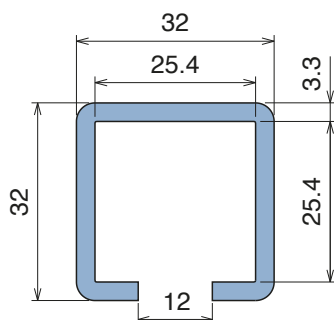

181 Copri profilo / Bar cover / Abdeckprofil

Delivery: **Easy** **Standard** Fit on 25.4 x 25.4 mm (1" x 1")

| Article-Nr. | Material | Availability | Supply |
|-------------|----------|--------------|----------|
| 18100BC | BluLub | On request | 3 m bars |
| 18100B | BluLub | On request | 6 m bars |
| 18103C | Ti-White | Stock item | 3 m bars |
| 18103 | Ti-White | On request | 6 m bars |
| 18105C | Blue | On request | 3 m bars |
| 18105 | Blue | On request | 6 m bars |