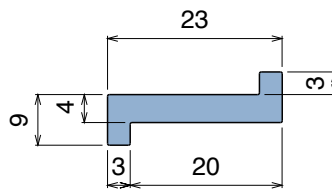

102 Profilo "Z" / Z-Profile / Z-Profil

Delivery: **Easy** **Standard**