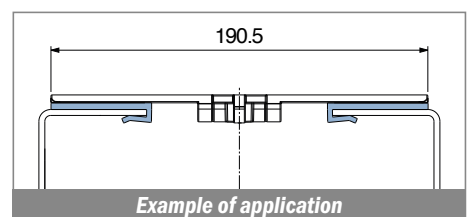

1031

Profilo "J" / J-Profile / J-Profil

Delivery: **Easy** **Standard** Fit on 3 mm (1/8")

North America STANDARD

| Article-Nr. | Material | Availability | Supply |
|-------------|----------|--------------|----------|
| 103100BC | BluLub | Stock item | 3 m bars |
| 103100B | BluLub | On request | 6 m bars |
| 103103C | Ti-White | Stock item | 3 m bars |
| 103103 | Ti-White | Stock item | 6 m bars |
| 103105C | Blue | On request | 3 m bars |
| 103105 | Blue | On request | 6 m bars |