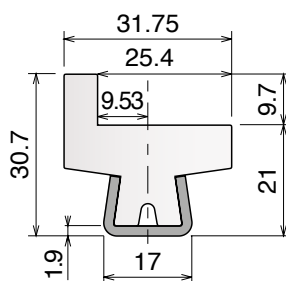

Stainless steel profile thickness: 1,9 mm

Article-Nr.	Material	Availability	Supply
14460BC	BluLub	On request	3 m bars
14463	Ti-White	Stock item	3 m bars
14463BLC	Blue	On request	3 m bars