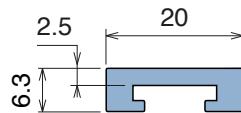

161 Profilo "C" / C-Profile / C-Profil

Delivery: **Easy** **Standard** Coils available