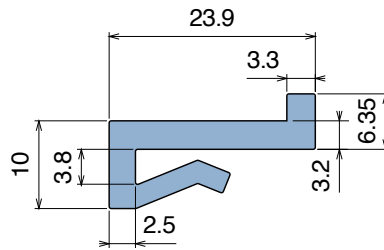

1024

Profilo "J" / J-Profile / J-Profil

Delivery: **Easy** **Standard** Fit on 3 mm (1/8")

North America STANDARD

Article-Nr.	Material	Availability	Supply
102400BC	BluLub	On request	3 m bars
102400B	BluLub	On request	6 m bars
102400B-30	BluLub	On request	30 m coils
102403C	Ti-White	Stock item	3 m bars
102403	Ti-White	On request	6 m bars
102403-30	Ti-White	Stock item	30 m coils
102401C	Black	On request	3 m bars
102401	Black	On request	6 m bars
102401-30	Black	On request	30 m coils
102405C	Blue	On request	3 m bars
102405	Blue	On request	6 m bars
102405-30	Blue	On request	30 m coils
102402C	Green	Stock item	3 m bars
102402	Green	Stock item	6 m bars
102402-30	Green	On request	30 m coils