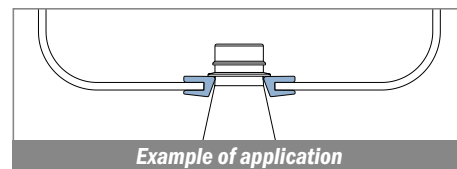

Article-Nr.	Material	Availability	Supply
103700B	BluLub	Stock item	30 m coils
103700	Ti-White	On request	30 m coils
103705	Blue	On request	30 m coils