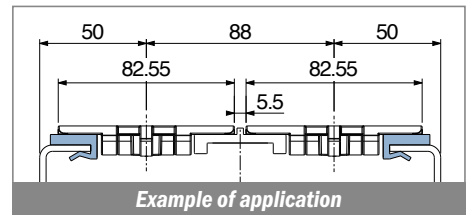

Article-Nr.	Material	Availability	Supply
102200BC	BluLub	On request	3 m bars
102200B	BluLub	On request	6 m bars
102200B-30	BluLub	On request	30 m coils
102203C	Ti-White	Stock item	3 m bars
102203	Ti-White	On request	6 m bars
102203-30	Ti-White	On request	30 m coils
102205C	Blue	On request	3 m bars
102205	Blue	On request	6 m bars
102205-30	Blue	On request	30 m coils