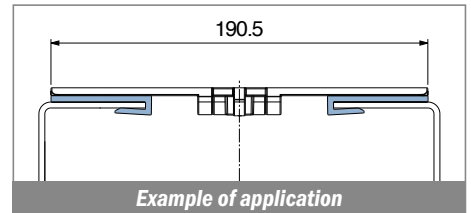

1029

Profilo "J" / J-Profile / J-Profil

Delivery: **Easy** **Standard** Fit on 3 mm (1/8")

North America STANDARD

| Article-Nr. | Material | Availability | Supply |
|-------------|----------|--------------|------------|
| 102900BC | BluLub | On request | 3 m bars |
| 102900B | BluLub | On request | 6 m bars |
| 102900B-30 | BluLub | On request | 30 m coils |
| 102903C | Ti-White | Stock item | 3 m bars |
| 102903 | Ti-White | On request | 6 m bars |
| 102903-30 | Ti-White | On request | 30 m coils |
| 102905C | Blue | On request | 3 m bars |
| 102905 | Blue | On request | 6 m bars |
| 102905-30 | Blue | On request | 30 m coils |