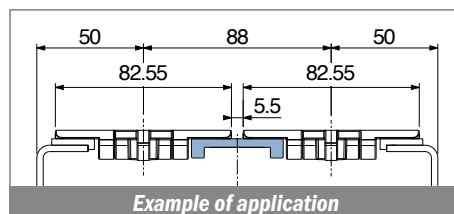

Article-Nr.	Material	Availability	Supply
17701BC	<i>BluLub</i>	Stock item	3 m bars
17701B	<i>BluLub</i>	On request	6 m bars
17701B-30	<i>BluLub</i>	On request	30 m coils
17703C	<i>Ti-White</i>	On request	3 m bars
17703	<i>Ti-White</i>	On request	6 m bars
17703-30	<i>Ti-White</i>	On request	30 m coils
17701C	Black	Stock item	3 m bars
17701	Black	Stock item	6 m bars
17701-30	Black	On request	30 m coils
17705C	Blue	On request	3 m bars
17705	Blue	On request	6 m bars
17705-30	Blue	On request	30 m coils
17702C	Green	Stock item	3 m bars
17702	Green	On request	6 m bars
17702-30	Green	On request	30 m coils