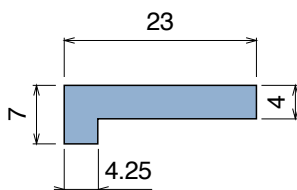

NEW 1094

Profilo "L" / L-Profile / L-Profil