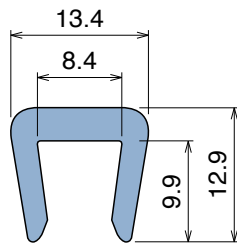

1086

Copri profilo / Bar cap / Abdeckprofil

Fit on 8 mm (5/16")