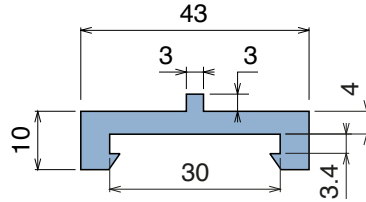

110

Profilo "U" / U-Profile / U-Profil

Delivery: **Easy** **Standard**