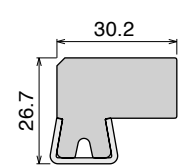

Guide rail

See product page for specific details and materials available. | Assembled with stainless steel profile AISI 304.

119

Pag 411

121

Pag 412

120

Pag 413

152

Pag 413

1067

Pag 414

143

Pag 414

122

Pag 415

123

Pag 415

140

Pag 416

146

Pag 416

124

Pag 417

141

Pag 417

142

Pag 418

125

Pag 418

144

Pag 419

184

Pag 419

145

Pag 420

1087

Pag 420

191

Pag 421

126

Pag 421

127

Pag 421

128

Pag 422

129

Pag 422

Bending machines and rollers

See product page for specific details.

198

Pag 423

199

Pag 423

151

Pag 424/425