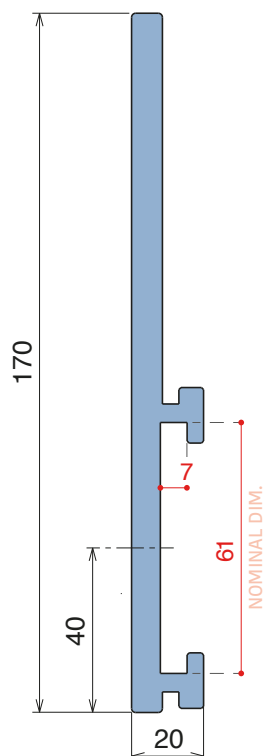

Delivery: **Easy** **Standard** Fit on 60 x 6 mm

| Article-Nr. | Material | Availability | Supply |
|----------------|---------------|--------------|----------|
| 18710BC | BluLub | Stock item | 3 m bars |
| 18705C | Blue | On request | 3 m bars |
| 18714C | Grey | On request | 3 m bars |