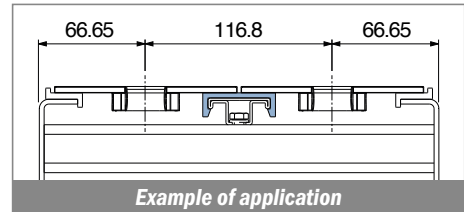

1053

Profilo "C" / C-Profile / C-Profil

Delivery: **Easy** **Standard** Fit on 38.1 x 6.35 mm

North America STANDARD

| Article-Nr. | Material | Availability | Supply |
|-------------|----------|--------------|----------|
| 105300BC | BluLub | On request | 3 m bars |
| 105300B | BluLub | On request | 6 m bars |
| 105303C | Ti-White | Stock item | 3 m bars |
| 105303 | Ti-White | On request | 6 m bars |
| 105305C | Blue | On request | 3 m bars |
| 105305 | Blue | On request | 6 m bars |