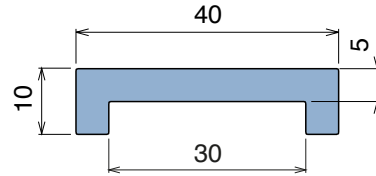

1059

Profilo "U" / U-Profile / U-Profil

Delivery: **Easy** **Standard** Coils available