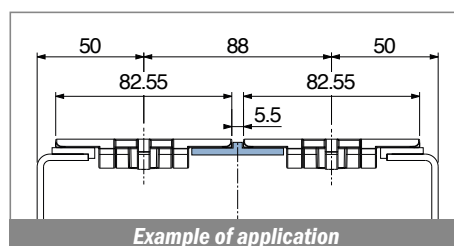

Article-Nr.	Material	Availability	Supply
10604	BluLub	On request	60 m coils
10601	Ti-White	Stock item	60 m coils
10605	Blue	On request	60 m coils
10602	Green	Stock item	60 m coils