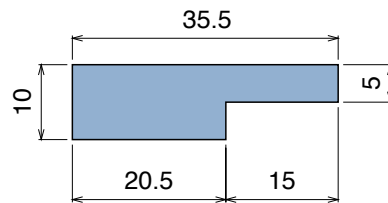

174

Profilo "L" / L-Profile / L-Profil

Delivery: **Easy** **Standard**