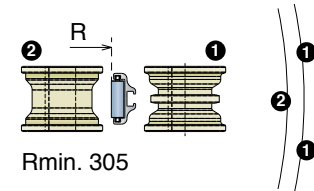

Material:

Polyethylene UHMW-PE with molecular density 5,600,000 g/mol
Linear expansion coefficient: $1.1 \times 10^{-4} \text{ } ^\circ\text{F}^{-1}$ ($2 \times 10^{-4} \text{ } ^\circ\text{C}^{-1}$)
Operating temperature: -40 to 176°F (-40 to +80°C)

151

Rulli per macchina curvatrice / Roller for bending machine / Rollen für Biegemaschine

Ø 25 mm Manual bending machine

Ø 30 mm Electric bending machine

Article-Nr.	Ø (mm)	Suitable for Part.
15109	25	358
15109E	30	358

Article-Nr.	Ø (mm)	Suitable for Part.
15110	25	360
15110E	30	360

Article-Nr.	Ø (mm)	Suitable for Part.
15106	25	359
15106E	30	359

Article-Nr.	Ø (mm)	Suitable for Part.
15107	25	361
15107E	30	361

Article-Nr.	Ø (mm)	Suitable for Part.
15108	25	117
15108E	30	117