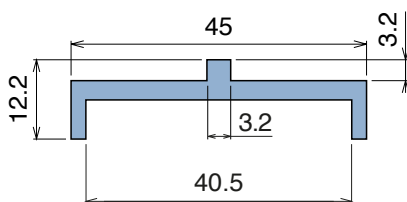

NEW 1081

Profilo "U" / U-Profile / U-Profil