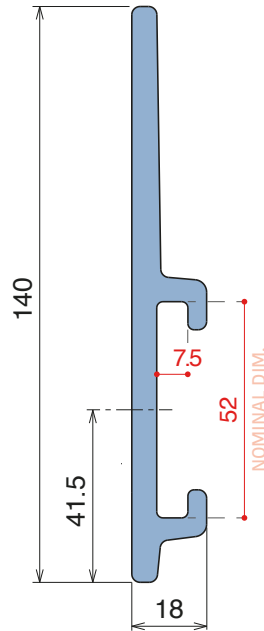

Delivery: **Easy** **Standard** Fit on 50 x 6 mm

| Article-Nr. | Material | Availability | Supply |
|-------------|----------|--------------|----------|
| 18902BC | BluLub | Stock item | 3 m bars |
| 18902BLC | Blue | On request | 3 m bars |
| 18906C | Grey | On request | 3 m bars |