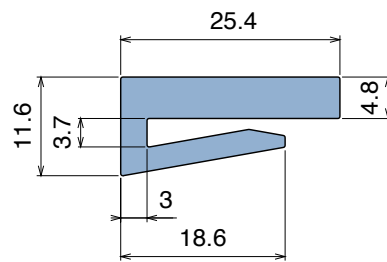

1018

Profilo "J" / J-Profile / J-Profil

Delivery: **Easy** **Standard** Fit on 3 mm (1/8")