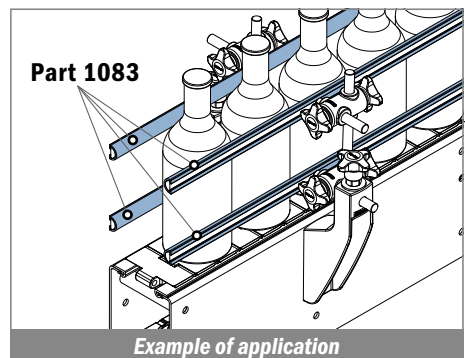

Article-Nr.	Material	Availability	Supply
108300BC	BluLub	On request	3 m bars
108300B	BluLub	On request	6 m bars
108300B-30	BluLub	On request	30 m coils
108300B-60	BluLub	On request	60 m coils
108303C	Ti-White	On request	3 m bars
108303	Ti-White	On request	6 m bars
108303-30	Ti-White	On request	30 m coils
108303-60	Ti-White	On request	60 m coils
108305C	Blue	On request	3 m bars
108305	Blue	On request	6 m bars
108305-30	Blue	On request	30 m coils
108305-60	Blue	On request	60 m coils