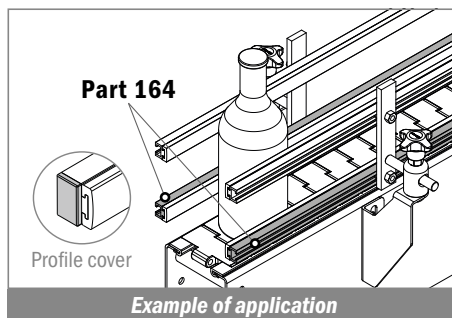

Used with
Part 362 Pag 493
and **Part 1097** Pag 510

Article-Nr.	Material	Availability	Supply	Profile cover
16401C	Aluminum	Stock item	3 m bars	301403
16401	Aluminum	Stock item	6 m bars	301403

NEW