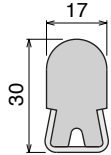

Pag 413

1067