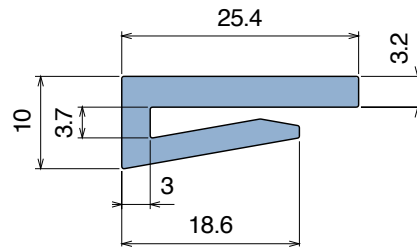

1017

Profilo "J" / J-Profile / J-Profil

Delivery: **Easy** **Standard** Fit on 3 mm (1/8")