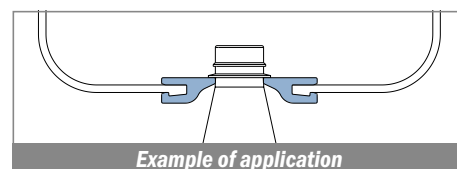

Article-Nr.	Material	Availability	Supply
17200B	BluLub	Stock item	30 m coils
17200	Ti-White	On request	30 m coils
17205	Blue	On request	30 m coils