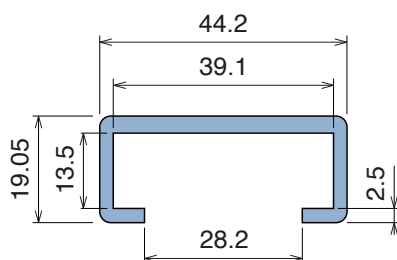

1044

Profilo "C" / C-Profile / C-Profil

Delivery: **Easy** **Standard** Fit on 38.1 x 12.7 mm