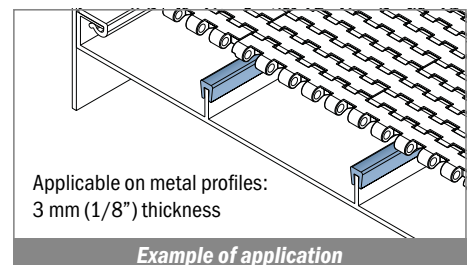

1003 Copri profilo / Bar cap / Abdeckprofil

Delivery: **Easy** **Standard** Fit on 3 mm (1/8")

Article-Nr.	Material	Availability	Supply
100300B-30	BluLub	Stock item	30 m coils
100303-30	Ti-White	Stock item	30 m coils
100305-30	Blue	On request	30 m coils