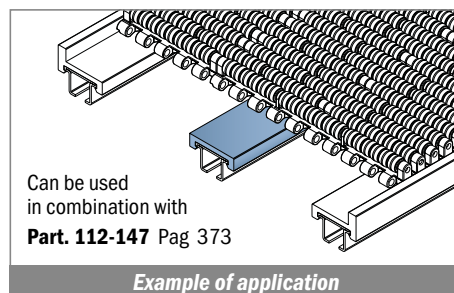

Article-Nr.	Material	Availability	Supply
10901BC	BluLub	Stock item	3 m bars
10901B	BluLub	On request	6 m bars
10901B-30	BluLub	On request	30 m coils
10903C	Ti-White	Stock item	3 m bars
10903	Ti-White	Stock item	6 m bars
10903-30	Ti-White	On request	30 m coils
10901C	Black	Stock item	3 m bars
10901	Black	Stock item	6 m bars
10901-30	Black	Stock item	30 m coils
10905C	Blue	On request	3 m bars
10905	Blue	On request	6 m bars
10905-30	Blue	On request	30 m coils
10902C	Green	Stock item	3 m bars
10902	Green	Stock item	6 m bars
10902-30	Green	On request	30 m coils