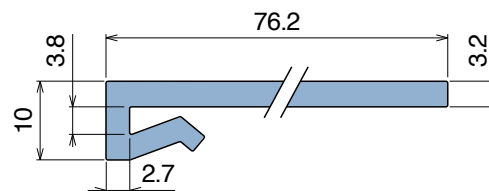

1033

Profilo "J" / J-Profile / J-Profil

Delivery: **Easy** **Standard** Fit on 3 mm (1/8")