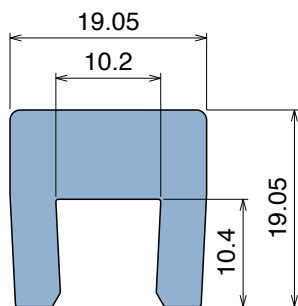

1013 Copri profilo / Bar cap / Abdeckprofil

Fit on 10 mm (3/8")