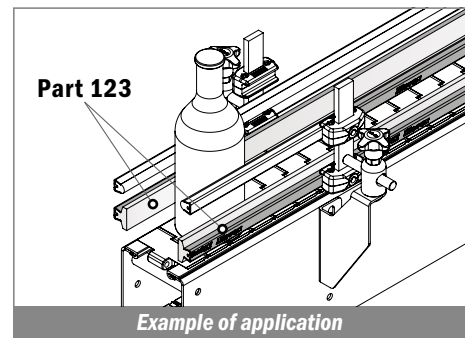

123 Guida conica / Guide rail / Konische Führung

Delivery: **Easy** **Standard**

Stainless steel profile thickness: 1,5 mm

| Article-Nr. | Material | Availability | Supply |
|-------------|----------|--------------|----------|
| 12300BC | BluLub | On request | 3 m bars |
| 12301C | Ti-White | Stock item | 3 m bars |
| 12305C | Blue | On request | 3 m bars |