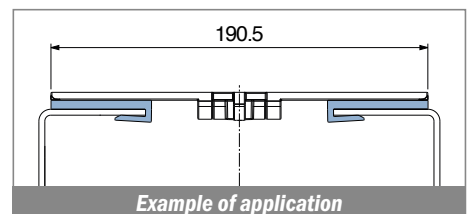

1030

Profilo "J" / J-Profile / J-Profil

Delivery: **Easy** **Standard** Fit on 3 mm (1/8")

North America STANDARD

| Article-Nr. | Material | Availability | Supply |
|-------------|----------|--------------|----------|
| 103000BC | BluLub | On request | 3 m bars |
| 103000B | BluLub | On request | 6 m bars |
| 103003C | Ti-White | Stock item | 3 m bars |
| 103003 | Ti-White | On request | 6 m bars |
| 103005C | Blue | On request | 3 m bars |
| 103005 | Blue | On request | 6 m bars |