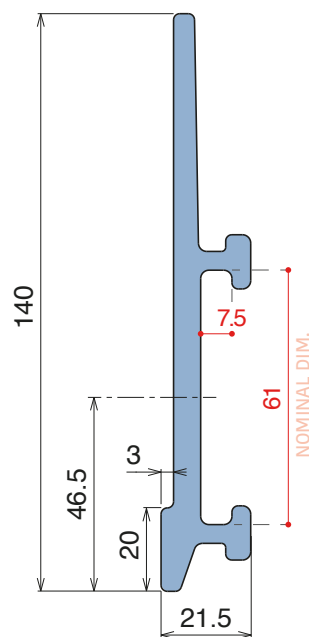

Delivery: **Easy** **Standard** Fit on 60 x 6 mm

| Article-Nr. | Material | Availability | Supply |
|----------------|---------------|--------------|----------|
| 18920BC | BluLub | Stock item | 3 m bars |
| 18925C | Blue | On request | 3 m bars |
| 18924C | Grey | Stock item | 3 m bars |