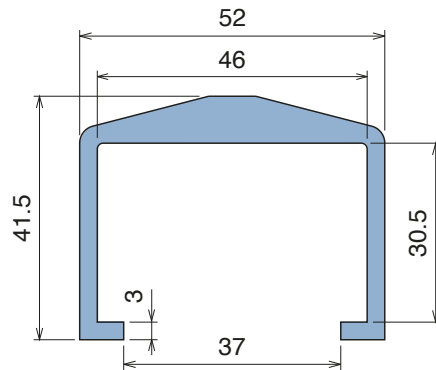

180 Copri profilo / Bar cover / Abdeckprofil

Fit on 30.5 x 46 mm