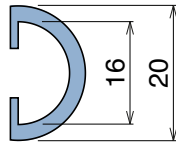

1039

Profilo per mezzitondi / Half round profile for steel rods / Halbmond Profil

Delivery: **Easy** **Standard**