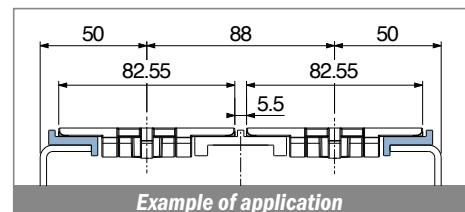

Article-Nr.	Material	Availability	Supply
10104	BluLub	On request	60 m coils
10103	Ti-White	On request	60 m coils
10101	Black	Stock item	60 m coils
10105	Blue	On request	60 m coils
10102	Green	Stock item	60 m coils