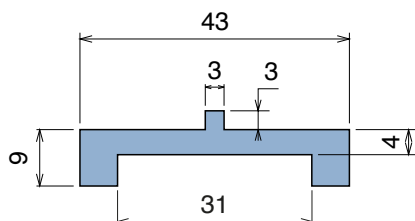

149

Profilo "U" / U-Profile / U-Profil

Delivery: **Easy** **Standard** Coils available