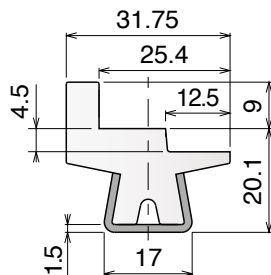

NEW 126 Guida conica / Guide rail / Konische Führung

Stainless steel profile thickness: 1,5 mm