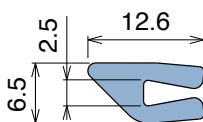

NEW 1076 Guida collo / Neck guide / Nackenführung

Delivery: **Easy** **Standard** Fit on 1.8 - 2 mm