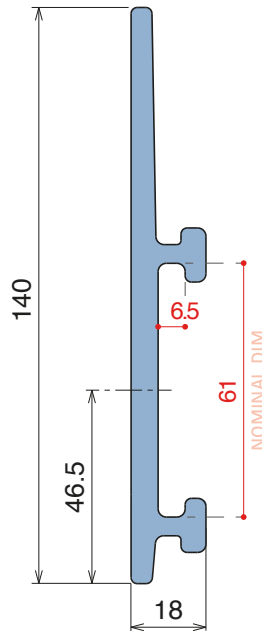

Delivery: **Easy** **Standard** Fit on 60 x 5 mm

| Article-Nr. | Material | Availability | Supply |
|----------------|---------------|--------------|----------|
| 19330BC | BluLub | Stock item | 3 m bars |
| 19335C | Blue | On request | 3 m bars |
| 19334C | Grey | On request | 3 m bars |