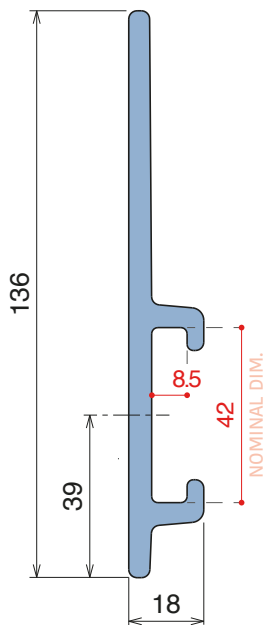

Plate
50 x 6 mm

Option of application - Plate

Part 159
Pag 410

Option of application - Guide

189 Guida laterale / Side guide / Seitenführung

Delivery: **Easy** **Standard** Fit on 40 x 8 mm

| Article-Nr. | Material | Availability | Supply |
|-----------------|---------------|--------------|----------|
| 18912BC | BluLub | Stock item | 3 m bars |
| 18912BLC | Blue | On request | 3 m bars |
| 18916C | Grey | On request | 3 m bars |