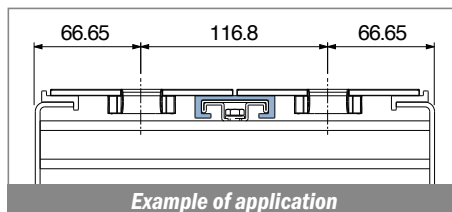

Article-Nr.	Material	Availability	Supply
13711BC	BluLub	Stock item	3 m bars
13711B	BluLub	On request	6 m bars
13713C	Ti-White	On request	3 m bars
13713	Ti-White	On request	6 m bars
13712C	Black	On request	3 m bars
13712	Black	On request	6 m bars
13715C	Blue	On request	3 m bars
13715	Blue	On request	6 m bars
13711C	Green	Stock item	3 m bars
13711	Green	Stock item	6 m bars