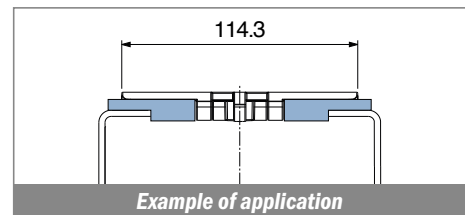

Article-Nr.	Material	Availability	Supply
17404C	BluLub	On request	3 m bars
17404	BluLub	On request	6 m bars
17403C	Ti-White	On request	3 m bars
17403	Ti-White	On request	6 m bars
17401C	Black	Stock item	3 m bars
17401	Black	On request	6 m bars
17405C	Blue	On request	3 m bars
17405	Blue	On request	6 m bars
17402C	Green	Stock item	3 m bars
17402	Green	On request	6 m bars