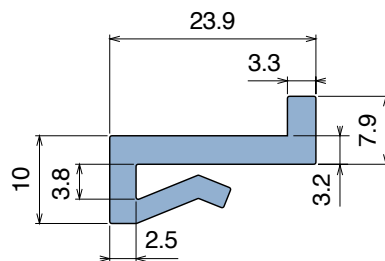

1023

Profilo "J" / J-Profile / J-Profil

Delivery: **Easy** **Standard** Fit on 3 mm (1/8")