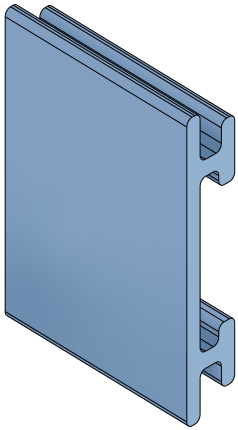

Plate
60 x 6 mm

Part 345
pag 477

Option of application - Plate

1057/1077

Guida laterale / Side guide / Seitenführung

Delivery: **Easy** **Standard** Fit on 50 x 6 mm

| Article-Nr. | Material | Availability | Supply |
|------------------|---------------|--------------|----------|
| 105720BLC | BluLub | Stock item | 3 m bars |
| 105721C | Black | On request | 3 m bars |
| 105725C | Blue | On request | 3 m bars |
| 105724C | Grey | On request | 3 m bars |