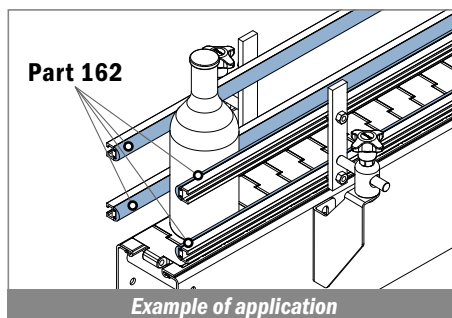

162 Profilo "C" / C-Profile / C-Profil

Delivery: **Easy** **Standard** Coils available

Used with
Part 164/165
Pag 380

| Article-Nr. | Material | Availability | Supply |
|-------------|-----------------|--------------|------------|
| 16202BC | BluLub | Stock item | 3 m bars |
| 16202B | BluLub | On request | 6 m bars |
| 16202B-30 | BluLub | Stock item | 30 m coils |
| 16203C | Ti-White | Stock item | 3 m bars |
| 16203 | Ti-White | On request | 6 m bars |
| 16203-30 | Ti-White | Stock item | 30 m coils |
| 16205C | Blue | On request | 3 m bars |
| 16205 | Blue | On request | 6 m bars |
| 16205-30 | Blue | On request | 30 m coils |
| 16202C | Green | Stock item | 3 m bars |
| 16202 | Green | On request | 6 m bars |
| 16202-30 | Green | Stock item | 30 m coils |