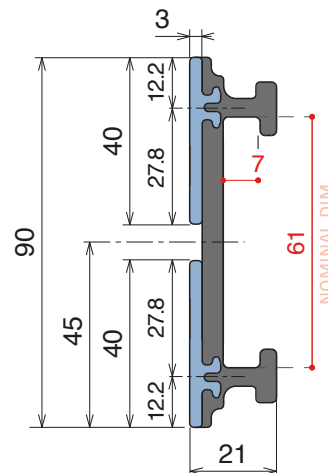

VERSION A - Label saver 2 cm

VERSION B - Label saver 4 cm

| Article-Nr. | Version | Material | Availability | Supply |
|---------------|---------|----------------------|--------------|----------|
| 107800 | A | Black+ BluLub | On request | 3 m bars |
| 107801 | B | Black+ BluLub | On request | 3 m bars |