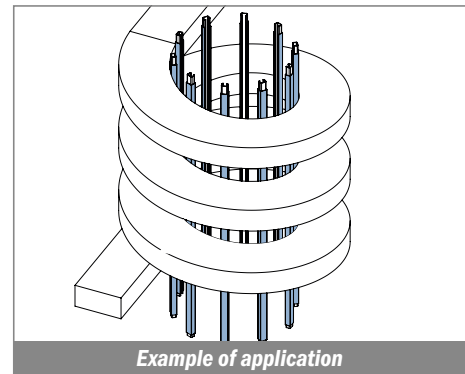

Article-Nr.	Material	Availability	Supply
18000BC	BluLub	On request	3 m bars
18000B	BluLub	On request	6 m bars
18003C	Ti-White	On request	3 m bars
18003	Ti-White	On request	6 m bars
18005C	Blue	On request	3 m bars
18005	Blue	On request	6 m bars