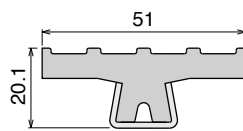

Guide rail

See product page for specific details and materials available. | Assembled with stainless steel profile AISI 304.

119

Pag 411

121

Pag 412

120

Pag 413

152

Pag 413

1067

Pag 414

143

Pag 414

122

Pag 415

123

Pag 415

140

Pag 416

146

Pag 416

124

Pag 417

141

Pag 417

142

Pag 418

125

Pag 418

144

Pag 419

184

Pag 419

145

Pag 420

1087

Pag 420

191

Pag 421

126

Pag 421

127

Pag 421

128

Pag 422

129

Pag 422

Bending machines and rollers

See product page for specific details.

198

Pag 423

199

Pag 423

151

Pag 424/425