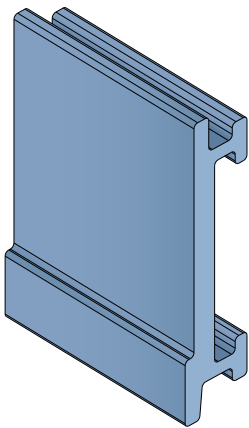

Guida laterale con salva etichetta

Side guide with lable saver / Seitenführung mit Etikettenschutz

Article-Nr.	Material	Availability	Supply
107700BC	BluLub	On request	3 m bars
107711C	Black	On request	3 m bars
107705C	Blue	On request	3 m bars
107704C	Grey	On request	3 m bars

Plate

60 x 6 mm

Valid also for **RS** versions

Option of application - Plate