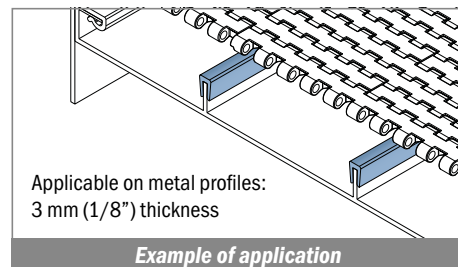

Article-Nr.	Material	Availability	Supply
100400B-30	BluLub	On request	30 m coils
100403-30	Ti-White	Stock item	30 m coils
100405-30	Blue	On request	30 m coils