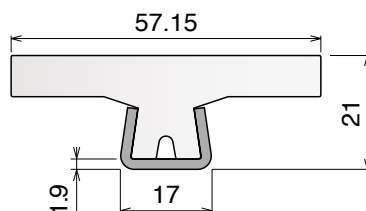

Stainless steel profile thickness: 1,9 mm