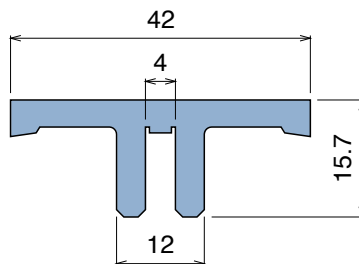

108 Profilo T / T-profile / T-Profil

Delivery: **Easy** **Standard**

| Article-Nr. | Material | Availability | Supply |
|-------------|-----------------|--------------|----------|
| 10800BC | BluLub | On request | 3 m bars |
| 10800B | BluLub | Stock item | 6 m bars |
| 10803C | Ti-White | On request | 3 m bars |
| 10803 | Ti-White | On request | 6 m bars |
| 10801C | Black | Stock item | 3 m bars |
| 10801 | Black | On request | 6 m bars |
| 10805C | Blue | On request | 3 m bars |
| 10805 | Blue | On request | 6 m bars |
| 10802C | Green | Stock item | 3 m bars |
| 10802 | Green | Stock item | 6 m bars |