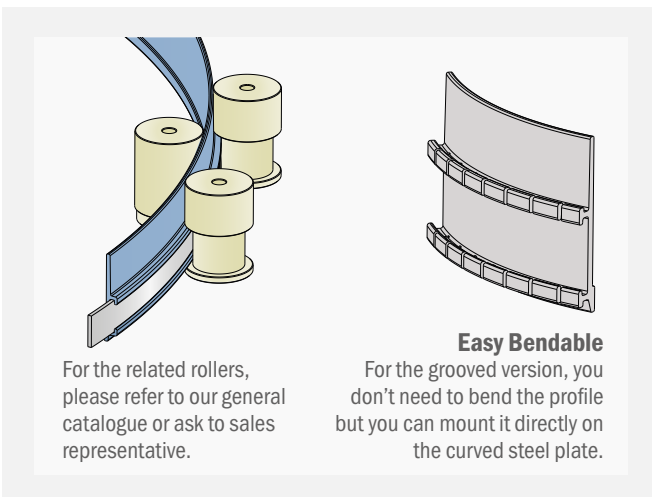

3 | Bend assembled profile