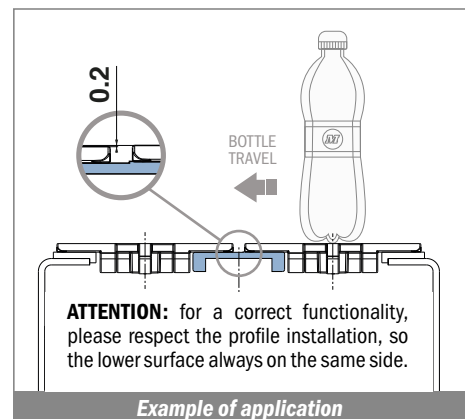

Article-Nr.	Material	Availability	Supply
19945B-30	BluLub	Stock item	30 m coils
19945W-30	Ti-White	On request	30 m coils
19945-30	Black	Stock item	30 m coils
19945BL-30	Blue	On request	30 m coils
19946-30	Green	Stock item	30 m coils