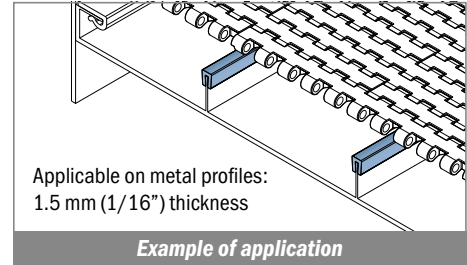

Machined to width NoseBars are available in the section Modular belts. Find more details at Pag 272

1000 Copri profilo / Bar cap / Abdeckprofil

Delivery: **Easy** **Standard** Fit on 1.5 mm (1/16")

| Article-Nr. | Material | Availability | Supply |
|-------------------|-----------------|--------------|------------|
| 100000B-30 | BluLub | On request | 30 m coils |
| 100003-30 | Ti-White | Stock item | 30 m coils |
| 100005-30 | Blue | On request | 30 m coils |