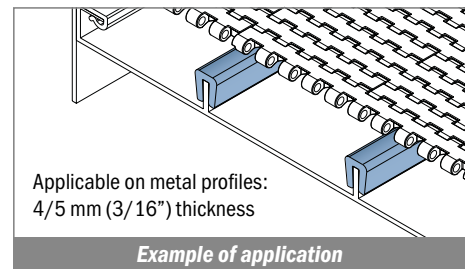

Article-Nr.	Material	Availability	Supply
15300C	BluLub	Stock item	3 m bars
15300	BluLub	On request	6 m bars
15300-30	BluLub	Stock item	30 m coils
15303C	Ti-White	Stock item	3 m bars
15303	Ti-White	On request	6 m bars
15303-30	Ti-White	Stock item	30 m coils
15305C	Blue	On request	3 m bars
15305	Blue	On request	6 m bars
15305-30	Blue	On request	30 m coils
15302C	Green	Stock item	3 m bars
15302	Green	On request	6 m bars
15302-30	Green	On request	30 m coils