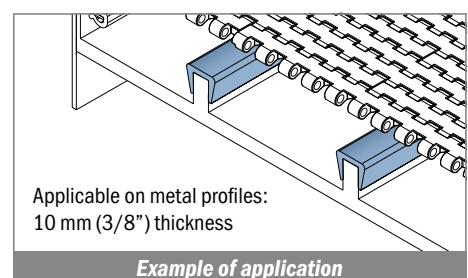

Article-Nr.	Material	Availability	Supply
101100B-30	BluLub	On request	30 m coils
101103-30	Ti-White	On request	30 m coils
101105-30	Blue	On request	30 m coils