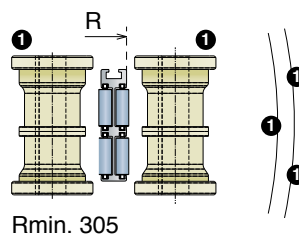

Article-Nr.	Ø (mm)	Suitable for Part.
15107	25	361
15107E	30	361