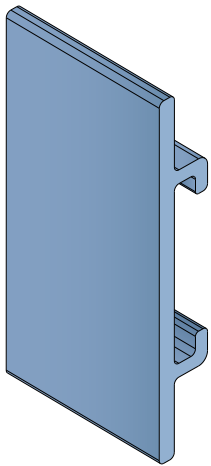

Guida laterale / Side guide / Seitenführung

Delivery: **Easy** **Standard** Fit on 50 x 6 mm

| Article-Nr. | A | B | Material | Availability | Supply |
|-------------|-----|----|----------|--------------|----------|
| 15801BC | 90 | 45 | BluLub | Stock item | 3 m bars |
| 15802BC | 100 | 50 | BluLub | Stock item | 3 m bars |
| 15803BC | 120 | 60 | BluLub | Stock item | 3 m bars |
| 15804BC | 140 | 70 | BluLub | On request | 3 m bars |
| 15831C | 90 | 45 | Ti-White | On request | 3 m bars |
| 15832C | 100 | 50 | Ti-White | On request | 3 m bars |
| 15833C | 120 | 60 | Ti-White | On request | 3 m bars |
| 15834C | 140 | 70 | Ti-White | On request | 3 m bars |
| 15801BLC | 90 | 45 | Blue | On request | 3 m bars |
| 15802BLC | 100 | 50 | Blue | On request | 3 m bars |
| 15803BLC | 120 | 60 | Blue | On request | 3 m bars |
| 15804BLC | 140 | 70 | Blue | On request | 3 m bars |
| 15801C | 90 | 45 | Grey | Stock item | 3 m bars |
| 15802C | 100 | 50 | Grey | Stock item | 3 m bars |
| 15803C | 120 | 60 | Grey | Stock item | 3 m bars |
| 15804C | 140 | 70 | Grey | On request | 3 m bars |