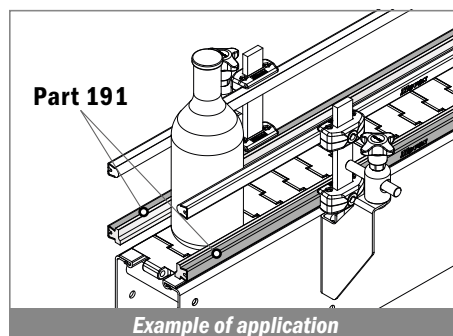

Article-Nr.	Material	Availability	Supply
19100BC	BluLub	On request	3 m bars
19101C	Ti-White	Stock item	3 m bars
19105C	Blue	On request	3 m bars