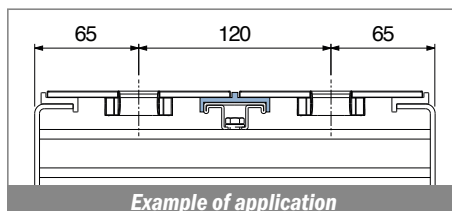

Article-Nr.	Material	Availability	Supply
108100BC	BluLub	On request	3 m bars
108100B	BluLub	On request	6 m bars
108103C	Ti-White	On request	3 m bars
108103	Ti-White	On request	6 m bars
108101C	Black	On request	3 m bars
108101	Black	On request	6 m bars
108105C	Blue	On request	3 m bars
108105	Blue	On request	6 m bars
108102C	Green	On request	3 m bars
108102	Green	On request	6 m bars