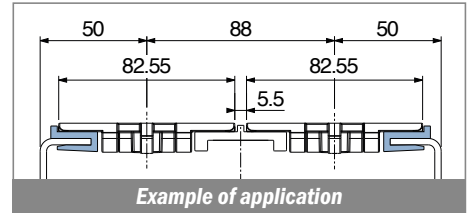

1014

Profilo "J" / J-Profile / J-Profil

Delivery: **Easy** **Standard** Fit on 3 mm (1/8")

North America STANDARD

| Article-Nr. | Material | Availability | Supply |
|-------------|----------|--------------|------------|
| 101400BC | BluLub | On request | 3 m bars |
| 101400B | BluLub | On request | 6 m bars |
| 101400B-30 | BluLub | On request | 30 m coils |
| 101403C | Ti-White | Stock item | 3 m bars |
| 101403 | Ti-White | On request | 6 m bars |
| 101403-30 | Ti-White | Stock item | 30 m coils |
| 101405C | Blue | On request | 3 m bars |
| 101405 | Blue | On request | 6 m bars |
| 101405-30 | Blue | On request | 30 m coils |