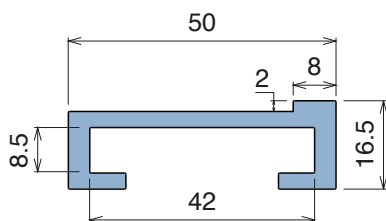

137

Profilo "C" / C-Profile / C-Profil

Delivery: **Easy** **Standard** Fit on 40 x 8 mm / 40 x 10 mm