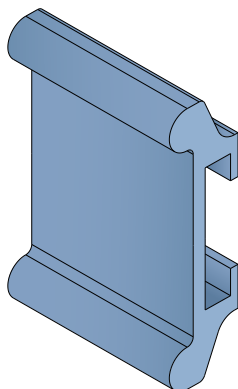

183 Guida laterale / Side guide / Seitenführung

Delivery: **Easy** **Standard** Fit on 40 x 8 mm