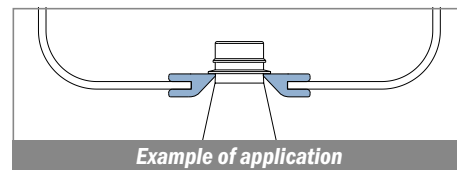

Article-Nr.	Material	Availability	Supply
107300B	BluLub	Stock item	30 m coils
107300	Ti-White	On request	30 m coils
107305	Blue	On request	30 m coils