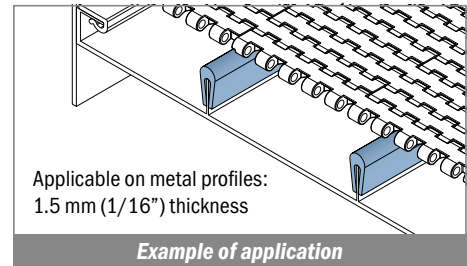

Article-Nr.	Material	Availability	Supply
100103B-30	BluLub	Stock item	30 m coils
100103-30	Ti-White	Stock item	30 m coils
100105-30	Blue	On request	30 m coils