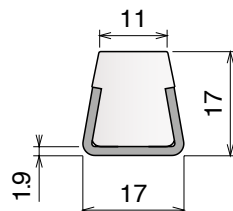

Hygienic Version
NEW