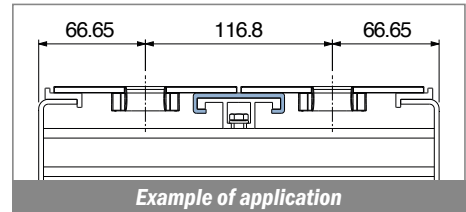

1045

Profilo "C" / C-Profile / C-Profil

Fit on 50.8 x 12.7 mm

North America STANDARD

| Article-Nr. | Material | Availability | Supply |
|-------------|----------|--------------|----------|
| 104500BC | BluLub | On request | 3 m bars |
| 104500B | BluLub | On request | 6 m bars |
| 104503C | Ti-White | On request | 3 m bars |
| 104503 | Ti-White | On request | 6 m bars |
| 104505C | Blue | On request | 3 m bars |
| 104505 | Blue | On request | 6 m bars |