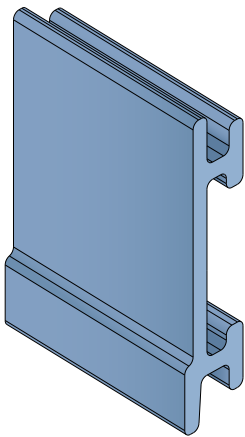

Guida laterale con salva etichetta

Side guide with lable saver / Seitenführung mit Etikettenschutz

Article-Nr.	Material	Availability	Supply
107720BLC	BluLub	Stock item	3 m bars
107721C	Black	On request	3 m bars
107725C	Blue	On request	3 m bars
107724C	Grey	On request	3 m bars

Plate

50 x 6 mm

Valid also for **RS** versions

Option of application - Plate