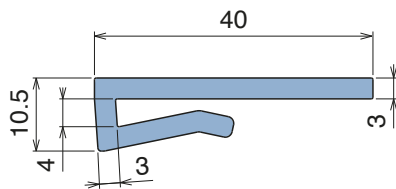

1046

Profilo "J" / J-Profile / J-Profil

Delivery: **Easy** **Standard** Fit on 3 mm (1/8")