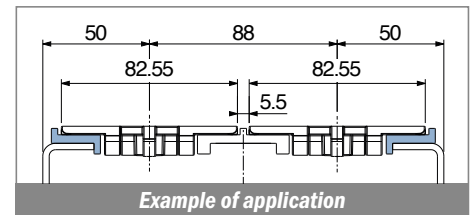

Article-Nr.	Material	Availability	Supply
10299B	BluLub	Stock item	60 m coils
10293	Ti-White	On request	60 m coils
10297	Black	On request	60 m coils
10295	Blue	On request	60 m coils
10298	Green	Stock item	60 m coils