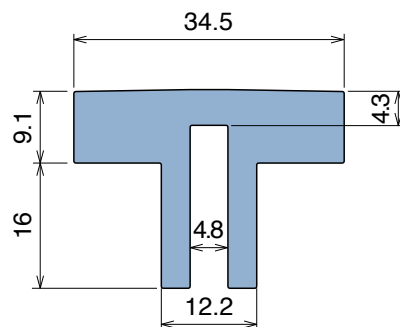

1007

Copri profilo / Bar cap / Abdeckprofil

Delivery: **Easy** **Standard** Fit on 5 mm (3/16")