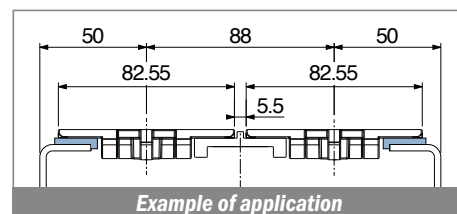

North America STANDARD

150

Profilo "L" / L-Profile / L-Profil

Delivery: **Easy** **Standard**

| Article-Nr. | Material | Availability | Supply |
|-------------|-----------------|--------------|------------|
| 15004 | BluLub | On request | 60 m coils |
| 15003 | Ti-White | On request | 60 m coils |
| 15001 | Black | Stock item | 60 m coils |
| 15005 | Blue | On request | 60 m coils |
| 15002 | Green | Stock item | 60 m coils |