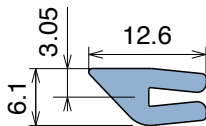

1073 Guida collo / Neck guide / Nackenführung

Delivery: **Easy** **Standard** Fit on 1.8 - 2 mm