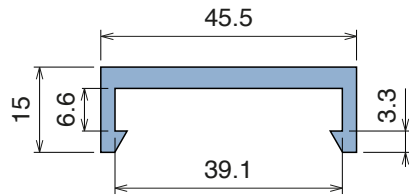

1053

Profilo "C" / C-Profile / C-Profil

Delivery: **Easy** **Standard** Fit on 38.1 x 6.35 mm

North America STANDARD