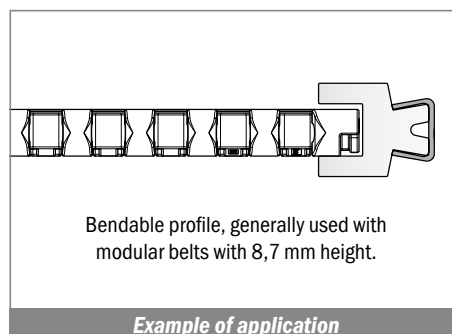

Article-Nr.	Material	Availability	Supply
108763	BluLub	On request	3 m bars
108764	Ti-White	On request	3 m bars
108765	Blue	On request	3 m bars