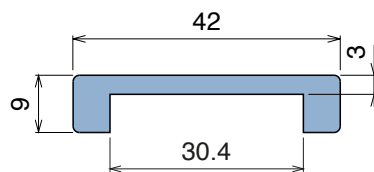

199 Profilo "U" / U-Profile / U-Profil

Delivery: **Easy** **Standard** Coils available