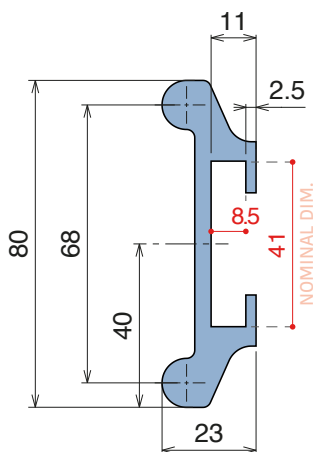

183 Guida laterale / Side guide / Seitenführung

Delivery: **Easy** **Standard** Fit on 40 x 8 mm

Article-Nr.	Material	Availability	Supply
18301BC	BluLub	Stock item	3 m bars
18301C	Black	Stock item	3 m bars
18305C	Blue	On request	3 m bars
18397C	Green	Stock item	3 m bars

Plate
40 x 8 mm

Option of application - Plate

Part 117
Pag 410

Option of application - M-Profile

Part 1055
Pag 410

Option of application - Guide