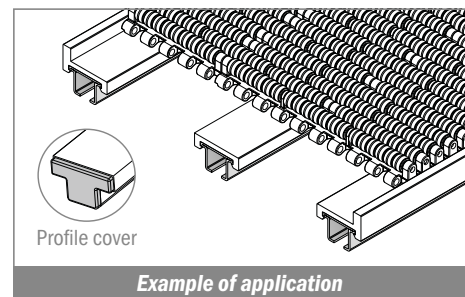

Article-Nr.	Material	Availability	Supply	Profile cover
11201C	AISI 304	Stock item	3 m bars	301401
11201	AISI 304	Stock item	6 m bars	301401
11202C	AISI 430	Stock item	3 m bars	301401
11202	AISI 430	Stock item	6 m bars	301401

NEW