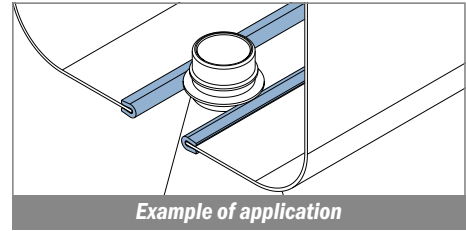

Article-Nr.	Material	Availability	Supply
16700BC	BluLub	Stock item	3 m bars
16700B	BluLub	On request	6 m bars
16700B-30	BluLub	Stock item	30 m coils
16700C	Ti-White	On request	3 m bars
16700	Ti-White	On request	6 m bars
16700-30	Ti-White	On request	30 m coils
16705C	Blue	On request	3 m bars
16705	Blue	On request	6 m bars
16705-30	Blue	On request	30 m coils