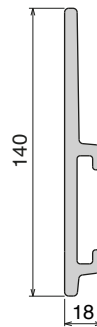

Pag 397

189
Fit on mm
50 x 6