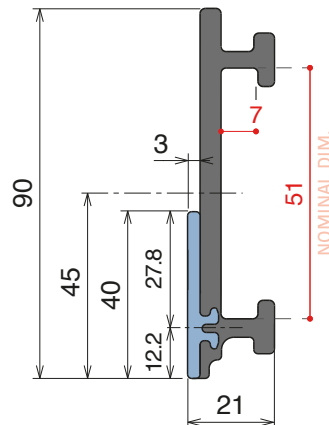

VERSION B - Label saver 4 cm

Base profile

Art-Nr.	Supply
107790	3 m bars

Label saver 2 cm

Art-Nr.	Supply
18987	30 m coils

Label saver 4 cm

Art-Nr.	Supply
18988	30 m coils

Single components

Guida laterale con salva etichetta
Side guide with lable saver / Seitenführung mit Etikettenschutz