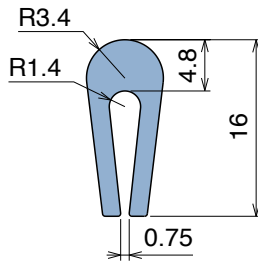

1001 Copri profilo / Bar cap / Abdeckprofil

Delivery: **Easy** **Standard** Fit on 1.5 mm (1/16")