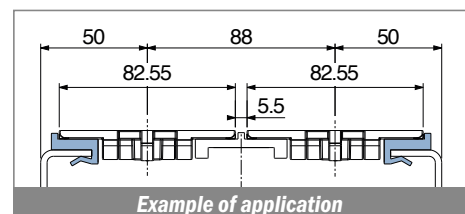

1019

Profilo "J" / J-Profile / J-Profil

Delivery: **Easy** **Standard** Fit on 3 mm (1/8")

North America STANDARD

| Article-Nr. | Material | Availability | Supply |
|-------------|----------|--------------|------------|
| 101900BC | BluLub | On request | 3 m bars |
| 101900B | BluLub | On request | 6 m bars |
| 101900B-30 | BluLub | On request | 30 m coils |
| 101903C | Ti-White | Stock item | 3 m bars |
| 101903 | Ti-White | On request | 6 m bars |
| 101903-30 | Ti-White | On request | 30 m coils |
| 101905C | Blue | On request | 3 m bars |
| 101905 | Blue | On request | 6 m bars |
| 101905-30 | Blue | On request | 30 m coils |