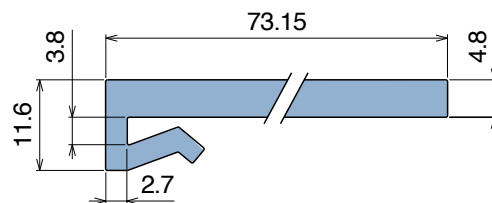

1035

Profilo "J" / J-Profile / J-Profil

Delivery: **Easy** **Standard** Fit on 3 mm (1/8")