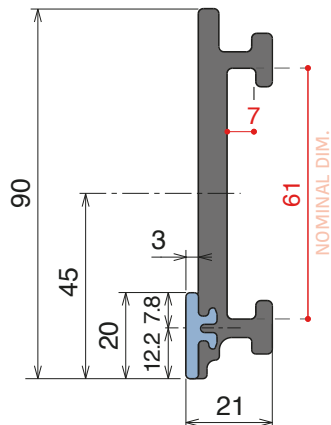

| Delivery: | Easy | Standard | Fit on 60 x 6 mm | Article-Nr. | Version | Material | Availability | Supply |
|-----------|------|----------|------------------|---------------|---------|----------------------|--------------|----------|
| | | | | 107700 | A | Black+ BluLub | On request | 3 m bars |
| | | | | 107701 | B | Black+ BluLub | On request | 3 m bars |