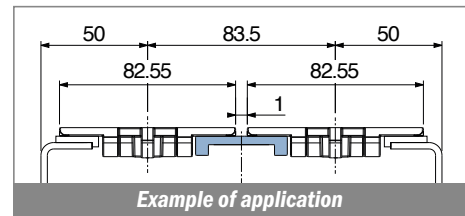

Article-Nr.	Material	Availability	Supply
105901BC	BluLub	Stock item	3 m bars
105901B	BluLub	On request	6 m bars
105901B-30	BluLub	On request	30 m coils
105903C	Ti-White	On request	3 m bars
105903	Ti-White	On request	6 m bars
105903-30	Ti-White	On request	30 m coils
105901C	Black	Stock item	3 m bars
105901	Black	On request	6 m bars
105901-30	Black	On request	30 m coils
105905C	Blue	On request	3 m bars
105905	Blue	On request	6 m bars
105905-30	Blue	On request	30 m coils
105902C	Green	Stock item	3 m bars
105902	Green	On request	6 m bars
105902-30	Green	On request	30 m coils