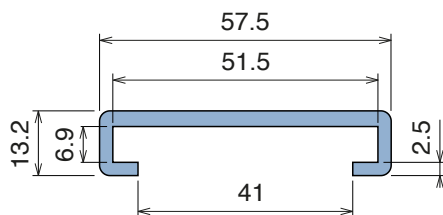

1042

Profilo "C" / C-Profile / C-Profil

Delivery: **Easy** **Standard** Fit on 50 x 6 mm