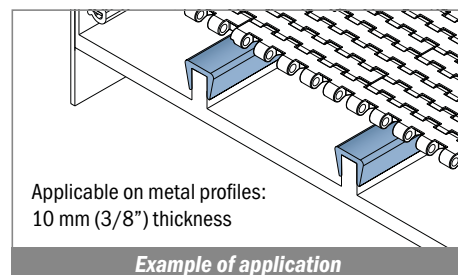

Article-Nr.	Material	Availability	Supply
101200B-30	BluLub	On request	30 m coils
101203-30	Ti-White	Stock item	30 m coils
101205-30	Blue	On request	30 m coils