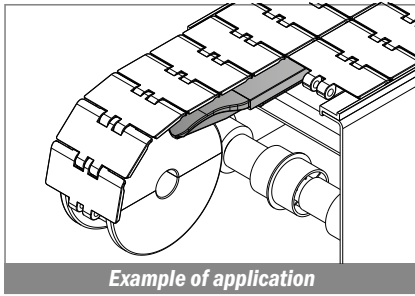

113

Pattino guida catena, centrale / Central wear strip shoe / Zentraler Einlaufschuh

Delivery: **Easy** **Standard** Used with Part 112 Pag 373

Article-Nr.	Colour	Availability
11301	Black	On request

11301	Black	On request