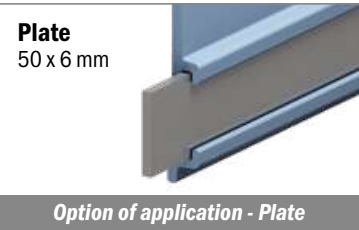

Article-Nr.	Material	Availability	Supply
18901BC	BluLub	Stock item	3 m bars
18901BLC	Blue	On request	3 m bars
18905C	Grey	On request	3 m bars