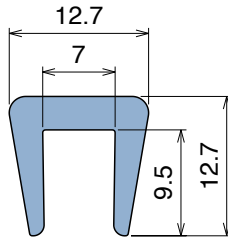

1009

Copri profilo / Bar cap / Abdeckprofil

Delivery: **Easy** **Standard** Fit on 6 mm (1/4")