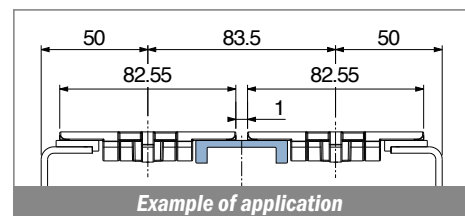

Article-Nr.	Material	Availability	Supply
17801BC	BluLub	Stock item	3 m bars
17801B	BluLub	On request	6 m bars
17801B-30	BluLub	Stock item	30 m coils
17803C	Ti-White	On request	3 m bars
17803	Ti-White	On request	6 m bars
17803-30	Ti-White	Stock item	30 m coils
17801C	Black	Stock item	3 m bars
17801	Black	On request	6 m bars
17801-30	Black	On request	30 m coils
17805C	Blue	On request	3 m bars
17805	Blue	On request	6 m bars
17805-30	Blue	On request	30 m coils
17802C	Green	Stock item	3 m bars
17802	Green	On request	6 m bars
17802-30	Green	Stock item	30 m coils