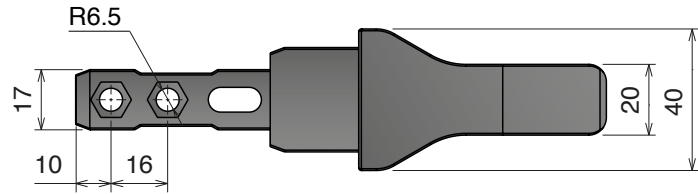

113

Pattino guida catena, centrale / Central wear strip shoe / Zentraler Einlaufschuh

Delivery: **Easy** **Standard** Used with Part 112 Pag 373

Article-Nr.	Colour	Availability
11301	Black	On request

11301	Black	On request