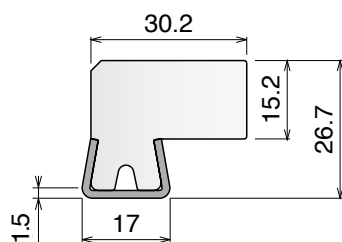

184 Guida conica / Guide rail / Konische Führung

Stainless steel profile thickness: 1,5 mm