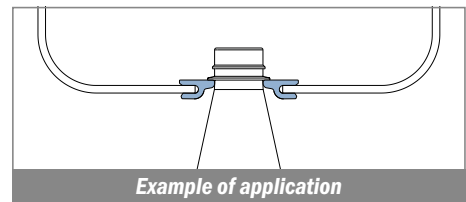

Article-Nr.	Material	Availability	Supply
19200B	BluLub	Stock item	30 m coils
19200	Ti-White	On request	30 m coils
19205	Blue	On request	30 m coils