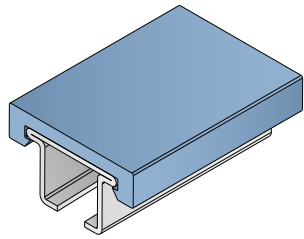

133

Profilo "U" assemblato clip-on / U-Profile assembled clip-on / U-Profil montiert clip-on

Delivery: **Easy** **Standard**