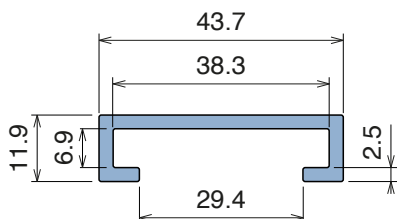

NEW 1082

Profilo "C" / C-Profile / C-Profil

Fit on 38.1 x 6.35 mm