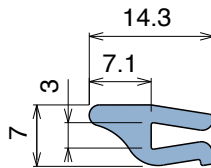

1062 Guida collo / Neck guide / Nackenführung

Delivery: **Easy** **Standard** Fit on 1.8 - 2 mm