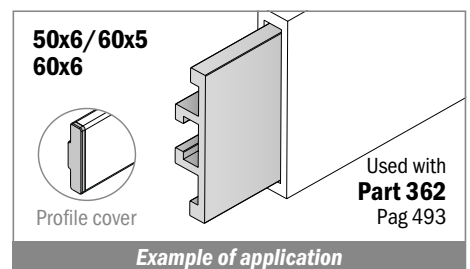

159-1088-1089 Profilo in Alluminio / Aluminum Profile / Aluminium Profil

NEW

Used with Part:
158 - 187 - 189 - 193
1057 - 1075 - 1077 - 1078

| Article-Nr. | A | B | Availability | Supply | Profile cover |
|----------------|----|---|--------------|----------|---------------|
| 15901C | 50 | 6 | Stock item | 3 m bars | 301411 |
| 15901 | 50 | 6 | On request | 6 m bars | 301411 |
| 108801C | 60 | 5 | Stock item | 3 m bars | 301412 |
| 108801 | 60 | 5 | On request | 6 m bars | 301412 |
| 108901C | 60 | 6 | Stock item | 3 m bars | 301413 |
| 108901 | 60 | 6 | On request | 6 m bars | 301413 |