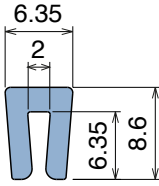

1000 Copri profilo / Bar cap / Abdeckprofil

Delivery: **Easy** **Standard** Fit on 1.5 mm (1/16")