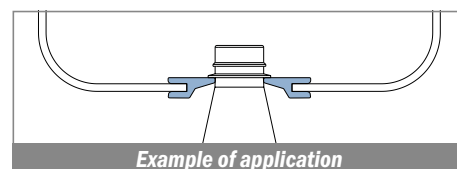

Article-Nr.	Material	Availability	Supply
17100B	BluLub	Stock item	30 m coils
17100	Ti-White	On request	30 m coils
17105	Blue	On request	30 m coils