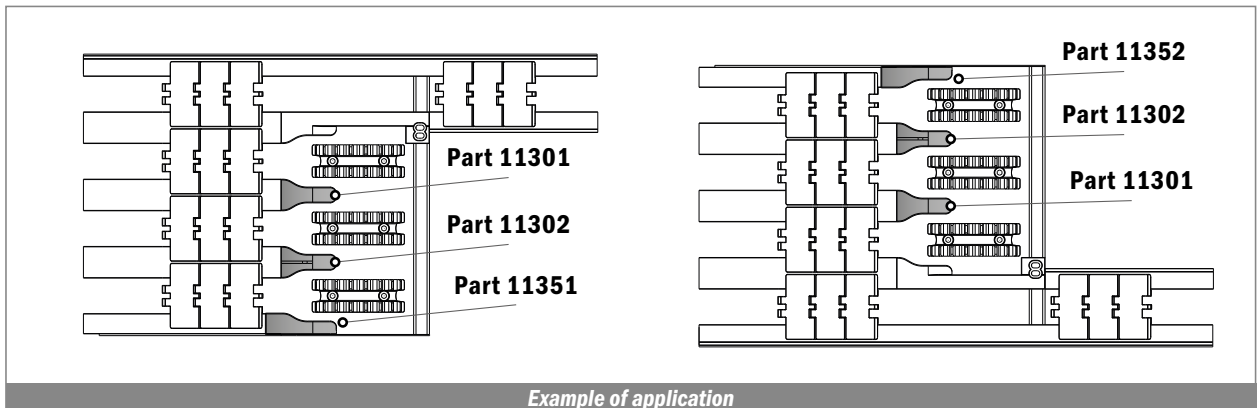

CON NERVATURA / WITH NOSE / MIT NASE

Article-Nr.	Colour	Availability
11302	Black	On request

11302	Black	On request