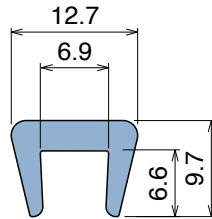

1010

Copri profilo / Bar cap / Abdeckprofil

Delivery: **Easy** **Standard** Fit on 6 mm (1/4")