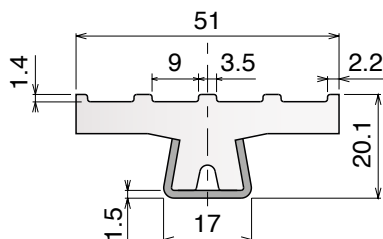

NEW 128 Guida conica / Guide rail / Konische Führung

Stainless steel profile thickness: 1,5 mm