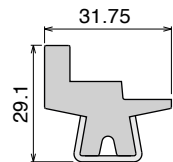

Guide rail

See product page for specific details and materials available. | Assembled with stainless steel profile AISI 304.

119

Pag 411

121

Pag 412

120

Pag 413

152

Pag 413

1067

Pag 414

143

Pag 414

122

Pag 415

123

Pag 415

140

Pag 416

146

Pag 416

124

Pag 417

141

Pag 417

142

Pag 418

125

Pag 418

144

Pag 419

184

Pag 419

145

Pag 420

1087

Pag 420

191

Pag 421

126

Pag 421

127

Pag 421

128

Pag 422

129

Pag 422

Bending machines and rollers

See product page for specific details.

198

Pag 423

199

Pag 423

151

Pag 424/425