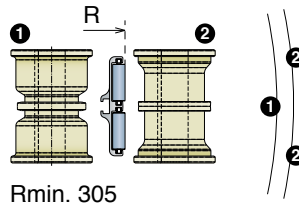

Article-Nr.	Ø (mm)	Suitable for Part.
15106	25	359
15106E	30	359