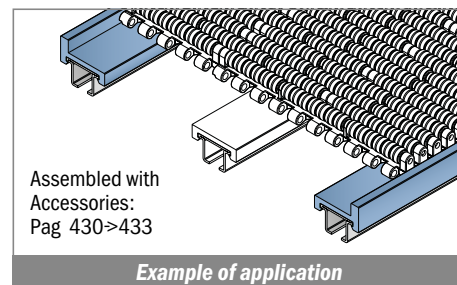

Article-Nr.	Material	Metal	Availability	Supply
15700BC	<i>BluLub</i>	AISI 304	On request	3 m bars
15700B	<i>BluLub</i>	AISI 304	On request	6 m bars
15703C	<i>Ti-White</i>	AISI 304	On request	3 m bars
15703	<i>Ti-White</i>	AISI 304	On request	6 m bars
15704C	Black	AISI 304	On request	3 m bars
15704	Black	AISI 304	On request	6 m bars
15705C	Blue	AISI 304	On request	3 m bars
15705	Blue	AISI 304	On request	6 m bars
15701C	Green	AISI 304	Stock item	3 m bars
15701	Green	AISI 304	On request	6 m bars

Article-Nr.	Material	Metal	Availability	Supply
15706BC	<i>BluLub</i>	AISI 430	On request	3 m bars
15706B	<i>BluLub</i>	AISI 430	On request	6 m bars
15707C	<i>Ti-White</i>	AISI 430	On request	3 m bars
15707	<i>Ti-White</i>	AISI 430	On request	6 m bars
15708C	Black	AISI 430	On request	3 m bars
15708	Black	AISI 430	On request	6 m bars
15706C	Blue	AISI 430	On request	3 m bars
15706	Blue	AISI 430	On request	6 m bars
15702C	Green	AISI 430	Stock item	3 m bars
15702	Green	AISI 430	On request	6 m bars