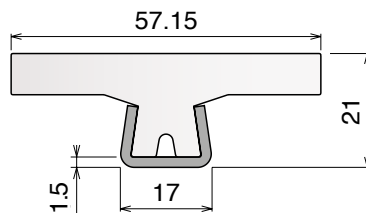

141 Guida conica / Guide rail / Konische Führung

Delivery: **Easy** **Standard**

Stainless steel profile thickness: 1,5 mm