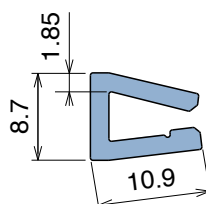

NEW 1090

Profilo "J" / J-Profile / J-Profil

Delivery: **Easy** **Standard** Fit on 1,8 to 2 mm