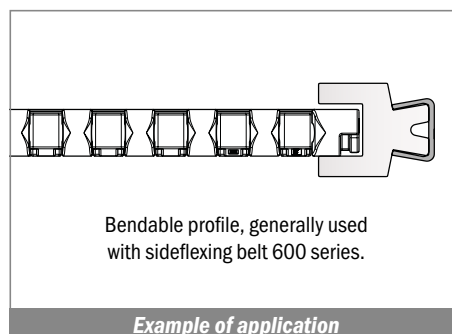

Article-Nr.	Material	Availability	Supply
14503C	BluLub	On request	3 m bars
14504C	Ti-White	On request	3 m bars
14505C	Blue	On request	3 m bars