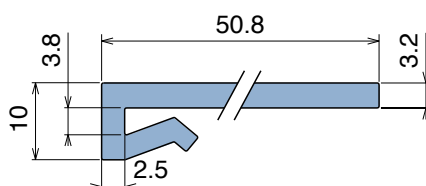

1031

Profilo "J" / J-Profile / J-Profil

Delivery: **Easy** **Standard** Fit on 3 mm (1/8")