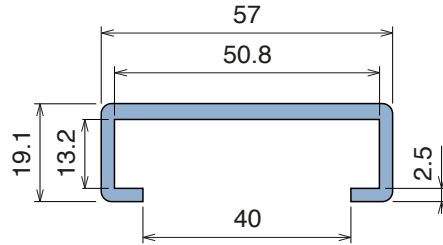

1045

Profilo "C" / C-Profile / C-Profil

Fit on 50.8 x 12.7 mm