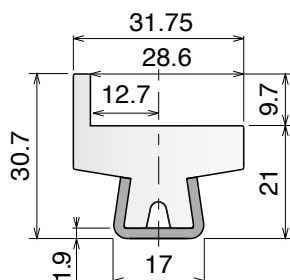

Stainless steel profile thickness: 1,9 mm