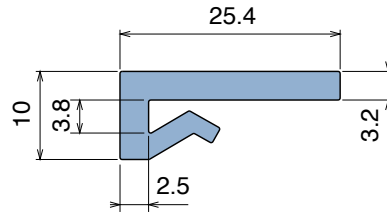

1021

Profilo "J" / J-Profile / J-Profil

Delivery: **Easy** **Standard** Fit on 3 mm (1/8")