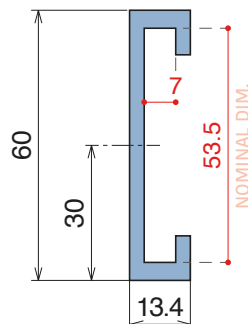

Plate
40 x 10 mm

Option of application - Plate

Part 117
Pag 410

Option of application - M-Profile

158 Guida laterale / Side guide / Seitenführung

Delivery: **Easy** **Standard** Fit on 40 x 10 mm

| Article-Nr. | Material | Availability | Supply |
|-----------------|-----------------|--------------|----------|
| 15800BC | BluLub | Stock item | 3 m bars |
| 15894C | Ti-White | On request | 3 m bars |
| 15898C | Black | Stock item | 3 m bars |
| 15894BLC | Blue | On request | 3 m bars |
| 15897C | Green | Stock item | 3 m bars |
| 15800C | Grey | Stock item | 3 m bars |