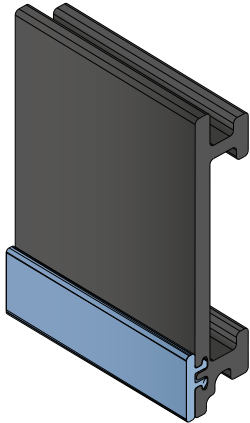

| Delivery: | Easy | Standard | Fit on 50 x 6 mm | Article-Nr. | Version | Material | Availability | Supply |
|-----------|------|----------|------------------|---------------|---------|----------------------|--------------|----------|
| | | | | 107722 | A | Black+ BluLub | On request | 3 m bars |
| | | | | 107723 | B | Black+ BluLub | On request | 3 m bars |