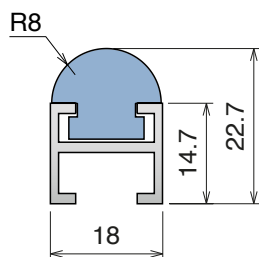

155 Guida laterale / Side guide rail / Seitenführungen

Delivery: **Easy** **Standard** Metal profile: Aluminium