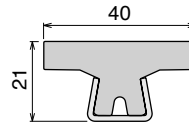

Guide rail

See product page for specific details and materials available. | Assembled with stainless steel profile AISI 304.

119

Pag 411

121

Pag 412

120

Pag 413

152

Pag 413

1067

Pag 414

143

Pag 414

122

Pag 415

123

Pag 415

140

Pag 416

146

Pag 416

124

Pag 417

141

Pag 417

142

Pag 418

125

Pag 418

144

Pag 419

184

Pag 419

145

Pag 420

1087

Pag 420

191

Pag 421

126

Pag 421

127

Pag 421

128

Pag 422

129

Pag 422

Bending machines and rollers

See product page for specific details.

198

Pag 423

199

Pag 423

151

Pag 424/425