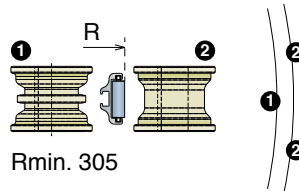

Material:

Polyethylene UHMW-PE with molecular density 5,600,000 g/mol
Linear expansion coefficient: $1.1 \times 10^{-4} \text{ } ^\circ\text{F}^{-1}$ ($2 \times 10^{-4} \text{ } ^\circ\text{C}^{-1}$)
Operating temperature: -40 to 176°F (-40 to +80°C)

151

Rulli per macchina curvatrice / Roller for bending machine / Rollen für Biegemaschine

Ø 25 mm Manual bending machine

Ø 30 mm Electric bending machine

Article-Nr.	Ø (mm)	Suitable for Part.
15109	25	358
15109E	30	358

Article-Nr.	Ø (mm)	Suitable for Part.
15110	25	360
15110E	30	360

Article-Nr.	Ø (mm)	Suitable for Part.
15106	25	359
15106E	30	359

Article-Nr.	Ø (mm)	Suitable for Part.
15107	25	361
15107E	30	361

Article-Nr.	Ø (mm)	Suitable for Part.
15108	25	117
15108E	30	117