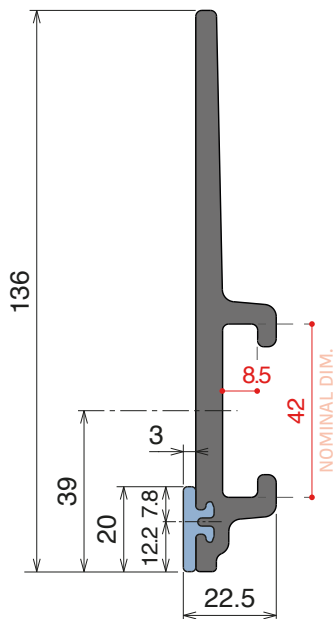

VERSION A - Label saver 2 cm