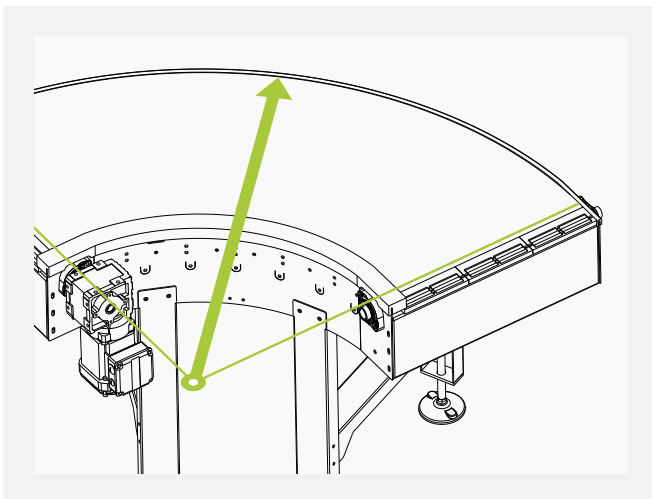

1 | Identify correct curve radius angle