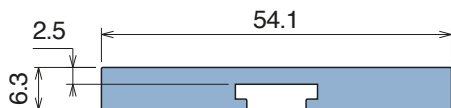

163 Profilo "C" / C-Profile / C-Profil

Delivery: **Easy** **Standard** Coils available