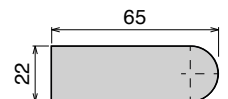

C-Profile

See product page for specific details and materials available.

1041 Fit on 25 x 5 mm

Pag 374

1082 Fit on 38,1 x 6,35 mm

Pag 374

1044 Fit on 38,1 x 12,7 mm

Pag 374

1053 Fit on 38,1 x 6,35 mm

Pag 375

1054 Fit on 38,1 x 6,35 mm

Pag 375

137 Fit on 40 x 8 mm

Pag 375

137 Fit on 40 x 8 mm

Pag 376

137 Fit on 40 x 8 mm

Pag 376

1042 Fit on 50 x 6 mm

Pag 376

1045 Fit on 50,8 x 12,7 mm

Pag 377

158 Fit on 50 x 6 mm

Pag 377

163 See dimension available
Used with Part. 164/165

Pag 378

160 Used with Part. 164/165

Pag 379

161 Used with Part. 164/165

Pag 379

162 Used with Part. 164/165

Pag 380

164 Aluminum

Pag 380

165 Aluminum

Pag 380

1039

Pag 381

1083

Pag 381

166

ØA: 8/10/12/16
ØB: 12/14/16/20

Pag 382

154

Pag 382

155

Pag 383

134

Pag 383

Transfer plate and NoseBar

See product page for specific details and materials available.

199 Fit on 3 mm

Pag 384

238

Pag 384

228

Pag 384

235

Pag 384