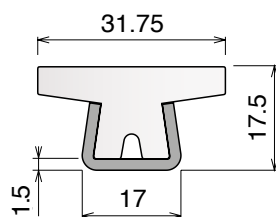

146 Guida conica / Guide rail / Konische Führung

Stainless steel profile thickness: 1,5 mm