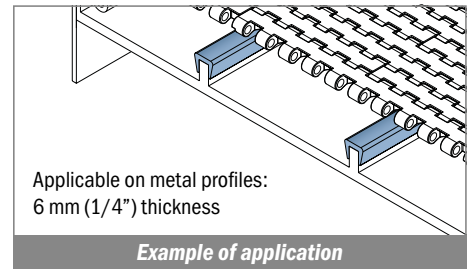

1010

Copri profilo / Bar cap / Abdeckprofil

Delivery: **Easy** **Standard** Fit on 6 mm (1/4")

Article-Nr.	Material	Availability	Supply
101000B-30	BluLub	On request	30 m coils
101003-30	Ti-White	Stock item	30 m coils
101005-30	Blue	On request	30 m coils