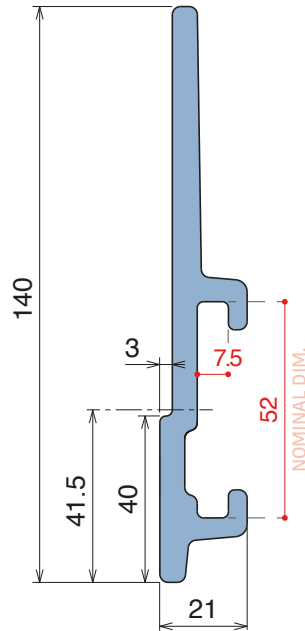

Guida laterale con salva etichetta

Side guide with lable saver / Seitenführung mit Etikettenschutz