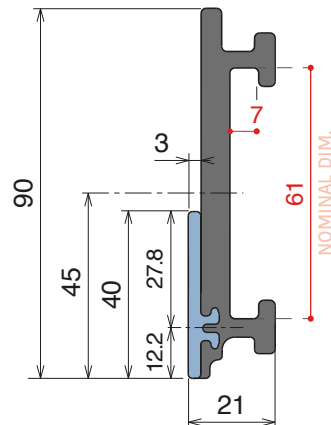

VERSION B - Label saver 4 cm

Base profile

Art-Nr.	Supply
107791	3 m bars

Label saver 2 cm

Art-Nr.	Supply
18987	30 m coils

Label saver 4 cm

Art-Nr.	Supply
18988	30 m coils

Single components

Guida laterale con salva etichetta

Side guide with lable saver / Seitenführung mit Etikettenschutz