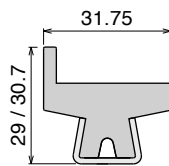

Guide rail

See product page for specific details and materials available. | Assembled with stainless steel profile AISI 304.

119

Pag 411

121

Pag 412

120

Pag 413

152

Pag 413

1067

Pag 414

143

Pag 414

122

Pag 415

123

Pag 415

140

Pag 416

146

Pag 416

124

Pag 417

141

Pag 417

142

Pag 418

125

Pag 418

144

Pag 419

184

Pag 419

145

Pag 420

1087

Pag 420

191

Pag 421

126

Pag 421

127

Pag 421

128

Pag 422

129

Pag 422

Bending machines and rollers

See product page for specific details.

198

Pag 423

199

Pag 423

151

Pag 424/425