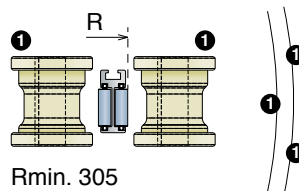

Article-Nr.	Ø (mm)	Suitable for Part.
15110	25	360
15110E	30	360