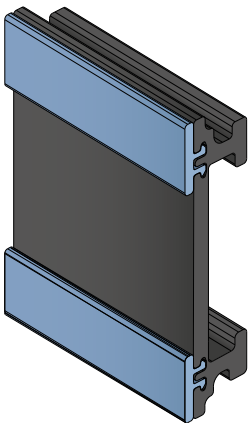

VERSION A - Label saver 2 cm