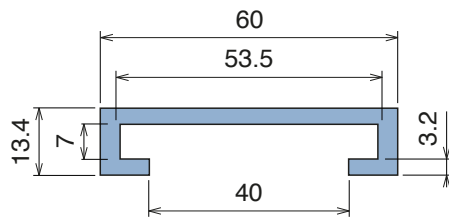

158

Profilo "C" / C-Profile / C-Profil

Delivery: **Easy** **Standard** Fit on 50 x 6 mm