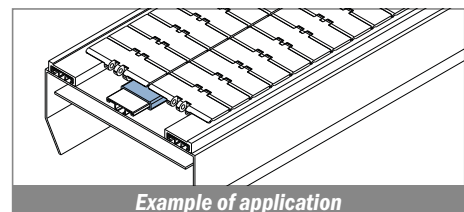

Article-Nr.	Material	Availability	Supply
13701BC	BluLub	Stock item	3 m bars
13701B	BluLub	On request	6 m bars
13703C	Ti-White	Stock item	3 m bars
13703	Ti-White	On request	6 m bars
13702C	Black	Stock item	3 m bars
13702	Black	On request	6 m bars
13705C	Blue	On request	3 m bars
13705	Blue	On request	6 m bars
13701C	Green	Stock item	3 m bars
13701	Green	Stock item	6 m bars