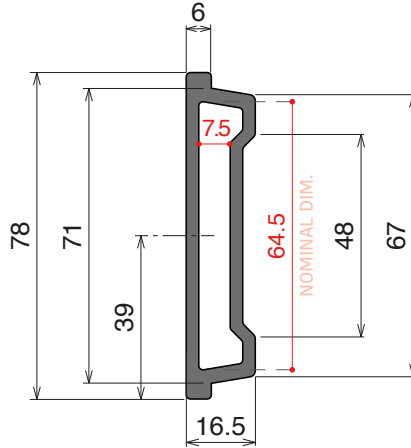

Easy Bendable

For the grooved version, just add "-S" to the related Article Nr.

135

Guida laterale / Side guide / Seitenführung

Delivery: **Easy** **Standard** Fit on 60 x 6 mm

| Article-Nr. | Material | Availability | Supply |
|---------------|---------------|--------------|----------|
| 13501C | Black | Stock item | 3 m bars |
| 13501 | Black | Stock item | 6 m bars |
| 13502C | Blue RAL 5012 | Stock item | 3 m bars |
| 13502 | Blue RAL 5012 | Stock item | 6 m bars |