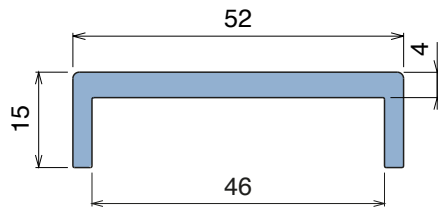

199 Profilo "U" / U-Profile / U-Profil

Delivery: **Easy** **Standard** Coils available