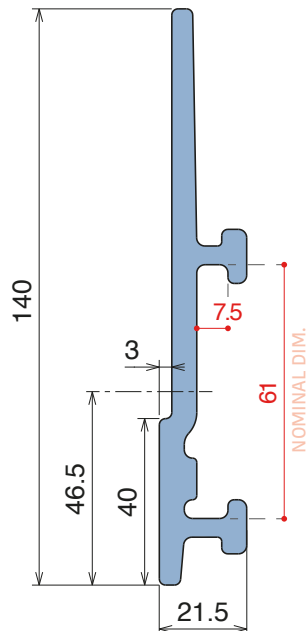

Guida laterale con salva etichetta

Side guide with lable saver / Seitenführung mit Etikettenschutz

Article-Nr.	Material	Availability	Supply
18930BC	BluLub	Stock item	3 m bars
18935C	Blue	On request	3 m bars
18934C	Grey	Stock item	3 m bars

Plate
60 x 6 mm

Valid also for
RS versions

Part 3311
pag 477

Option of application - Plate

Part 1089
Pag 410

Valid also for
RS versions

Part 3311
pag 477

Option of application - Guide

NEW 1075

RS Guida laterale con salva etichetta / Side guide with lable saver / Seitenführung mit Etikettenschutz

Delivery: **Easy** **Standard** Fit on 60 x 6 mm

Article-Nr.	Version	Material	Availability	Supply
107500	A	Black+ BluLub	On request	3 m bars
107501	B	Black+ BluLub	On request	3 m bars