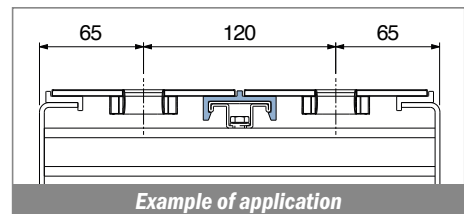

1054

Profilo "C" / C-Profile / C-Profil

Delivery: **Easy** **Standard** Fit on 38.1 x 6.35 mm

North America STANDARD

| Article-Nr. | Material | Availability | Supply |
|-------------|----------|--------------|----------|
| 105400BC | BluLub | On request | 3 m bars |
| 105400B | BluLub | On request | 6 m bars |
| 105403C | Ti-White | Stock item | 3 m bars |
| 105403 | Ti-White | On request | 6 m bars |
| 105405C | Blue | On request | 3 m bars |
| 105405 | Blue | On request | 6 m bars |