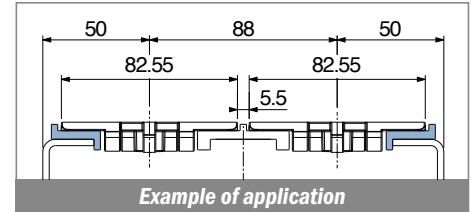

Article-Nr.	Material	Availability	Supply
10202B	BluLub	Stock item	60 m coils
10203	Ti-White	On request	60 m coils
10201	Black	Stock item	60 m coils
10205	Blue	On request	60 m coils
10202	Green	Stock item	60 m coils