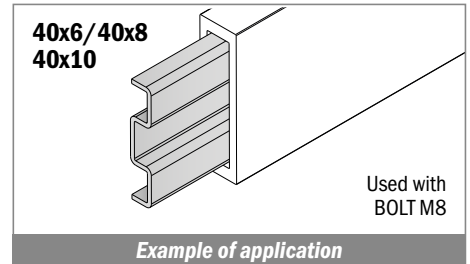

Used with part:
137 - 183 - 189 - 1079

Article-Nr.	A	B	Availability	Supply
11703C	6	10	Stock item	3 m bars
11703	6	10	On request	6 m bars
11701C	8	8	Stock item	3 m bars
11701	8	8	Stock item	6 m bars
11702C	10	10	Stock item	3 m bars
11702	10	10	On request	6 m bars