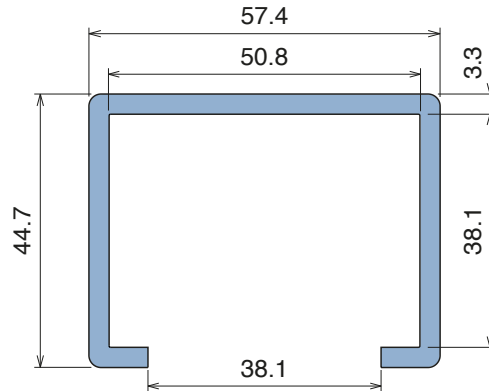

1052 Copri profilo / Bar cover / Abdeckprofil

Delivery: **Easy** **Standard** Fit on 38.1 x 50.8 mm (1-1/2"x 2")