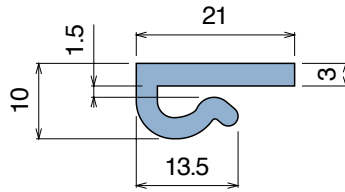

103 Profilo "J" / J-Profile / J-Profil

Delivery: **Easy** **Standard** Fit on 2,5 to 3,5 mm