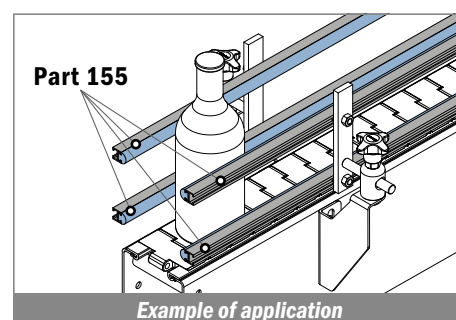

Only plastic profile

Article-Nr.	Material	Availability	Supply
15550B-30	BluLub	On request	30 m coils
15553-30	Ti-White	On request	30 m coils
15555-30	Blue	On request	30 m coils
15551-30	Green	On request	30 m coils