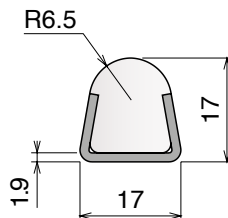

Hygienic
Version
NEW