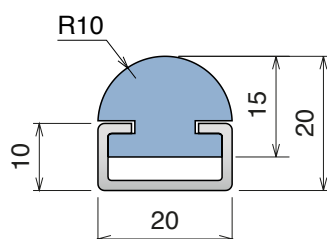

134 Guida laterale / Side guide rail / Seitenführungen

Delivery: **Easy** **Standard** Metal profile: Stainless steel AISI 304