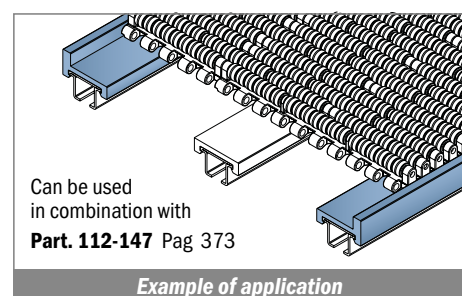

Article-Nr.	Material	Availability	Supply
15601BC	BluLub	On request	3 m bars
15601B	BluLub	On request	6 m bars
15603C	Ti-White	On request	3 m bars
15603	Ti-White	On request	6 m bars
15601C	Black	Stock item	3 m bars
15601	Black	On request	6 m bars
15605C	Blue	On request	3 m bars
15605	Blue	On request	6 m bars
15602C	Green	Stock item	3 m bars
15602	Green	On request	6 m bars

Article-Nr.	Material	Availability	Supply
15699BC	BluLub	Stock item	3 m bars
15699WC	Ti-White	On request	3 m bars
15699NC	Black	On request	3 m bars
15694C	Blue	On request	3 m bars
15699C	Green	Stock item	3 m bars