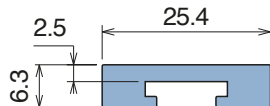

163 Profilo "C" / C-Profile / C-Profil

Delivery: **Easy** **Standard** Coils available