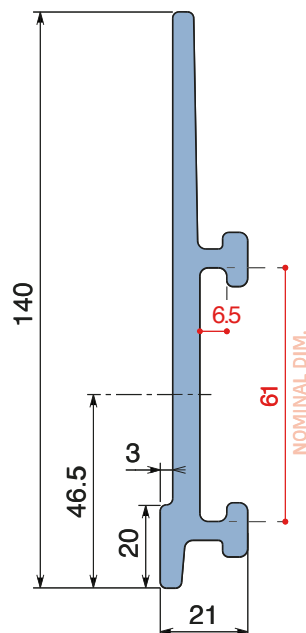

Guida laterale con salva etichetta

Side guide with lable saver / Seitenführung mit Etikettenschutz

Article-Nr.	Material	Availability	Supply
18980BC	BluLub	Stock item	3 m bars
18985C	Blue	On request	3 m bars
18984C	Grey	On request	3 m bars

Plate
60 x 5 mm

Part 3311
pag 477

Option of application - Plate

Part 1088
Pag 410

Part 3311
pag 477

Option of application - Guide

Easy Bendable

For the grooved version, just add "-S" to the related Article Nr.