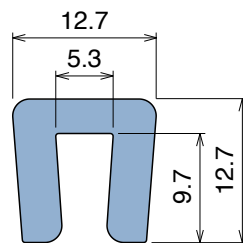

1006

Copri profilo / Bar cap / Abdeckprofil

Delivery: **Easy** **Standard** Fit on 5 mm (3/16")