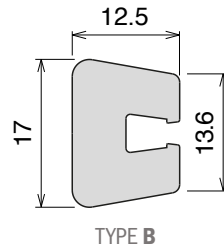

130

Profilo in alluminio / Aluminum rail / Aluminium Profil

Delivery: **Easy** **Standard**