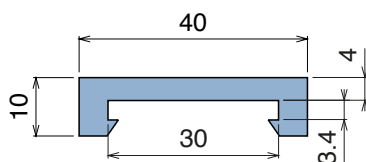

109

Profilo "U" / U-Profile / U-Profil

Delivery: **Easy** **Standard**