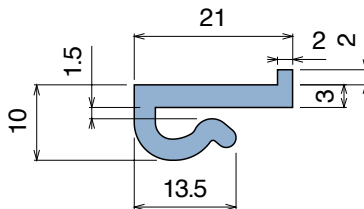

104 Profilo "J" / J-Profile / J-Profil

Delivery: **Easy** **Standard** Fit on 2,5 to 3,5 mm