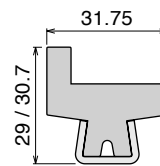

Guide rail

See product page for specific details and materials available. | Assembled with stainless steel profile AISI 304.

119

Pag 411

121

Pag 412

120

Pag 413

152

Pag 413

1067

Pag 414

143

Pag 414

122

Pag 415

123

Pag 415

140

Pag 416

146

Pag 416

124

Pag 417

141

Pag 417

142

Pag 418

125

Pag 418

144

Pag 419

184

Pag 419

145

Pag 420

1087

Pag 420

191

Pag 421

126

Pag 421

127

Pag 421

128

Pag 422

129

Pag 422

Bending machines and rollers

See product page for specific details.

198

Pag 423

199

Pag 423

151

Pag 424/425