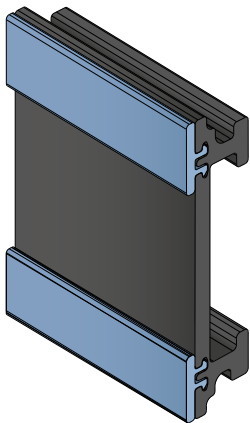

VERSION A - Label saver 2 cm