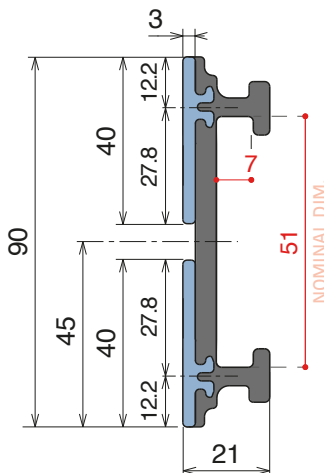

VERSION A - Label saver 2 cm

VERSION B - Label saver 4 cm

| Article-Nr. | Version | Material | Availability | Supply |
|---------------|---------|----------------------|--------------|----------|
| 107822 | A | Black+ BluLub | On request | 3 m bars |
| 107823 | B | Black+ BluLub | On request | 3 m bars |