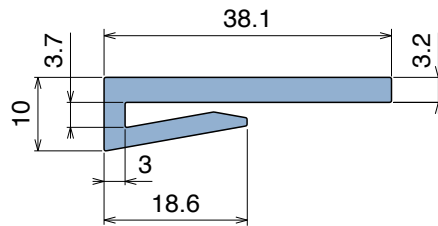

1025

Profilo "J" / J-Profile / J-Profil

Delivery: **Easy** **Standard** Fit on 3 mm (1/8")

North America STANDARD

Article-Nr.	Material	Availability	Supply
102500BC	BluLub	On request	3 m bars
102500B	BluLub	On request	6 m bars
102500B-30	BluLub	On request	30 m coils
102503C	Ti-White	Stock item	3 m bars
102503	Ti-White	On request	6 m bars
102503-30	Ti-White	Stock item	30 m coils
102501C	Black	On request	3 m bars
102501	Black	On request	6 m bars
102501-30	Black	On request	30 m coils
102505C	Blue	On request	3 m bars
102505	Blue	On request	6 m bars
102505-30	Blue	On request	30 m coils
102502C	Green	On request	3 m bars
102502	Green	On request	6 m bars
102502-30	Green	On request	30 m coils