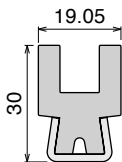

Pag 420

1087