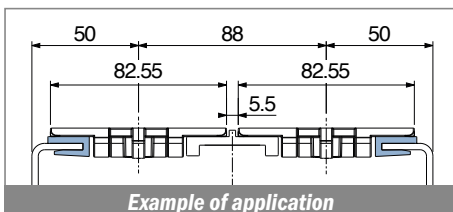

1016

Profilo "J" / J-Profile / J-Profil

Delivery: **Easy** **Standard** Fit on 3 mm (1/8")

North America STANDARD

| Article-Nr. | Material | Availability | Supply |
|-------------|----------|--------------|------------|
| 101600BC | BluLub | On request | 3 m bars |
| 101600B | BluLub | On request | 6 m bars |
| 101600B-30 | BluLub | On request | 30 m coils |
| 101603C | Ti-White | Stock item | 3 m bars |
| 101603 | Ti-White | On request | 6 m bars |
| 101603-30 | Ti-White | Stock item | 30 m coils |
| 101601C | Black | On request | 3 m bars |
| 101601 | Black | On request | 6 m bars |
| 101601-30 | Black | On request | 30 m coils |
| 101605C | Blue | On request | 3 m bars |
| 101605 | Blue | On request | 6 m bars |
| 101605-30 | Blue | On request | 30 m coils |
| 101602C | Green | On request | 3 m bars |
| 101602 | Green | On request | 6 m bars |
| 101602-30 | Green | On request | 30 m coils |