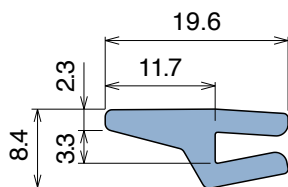

171 Guida collo / Neck guide / Nackenführung

Delivery: **Easy** **Standard** Fit on 3 mm