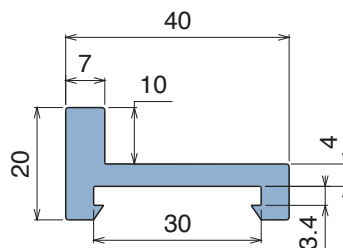

156

Profilo "U" / U-Profile / U-Profil

Delivery: **Easy** **Standard**