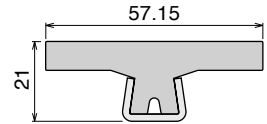

Guide rail

See product page for specific details and materials available. | Assembled with stainless steel profile AISI 304.

119

Pag 411

121

Pag 412

120

Pag 413

152

Pag 413

1067

Pag 414

143

Pag 414

122

Pag 415

123

Pag 415

140

Pag 416

146

Pag 416

124

Pag 417

141

Pag 417

142

Pag 418

125

Pag 418

144

Pag 419

184

Pag 419

145

Pag 420

1087

Pag 420

191

Pag 421

126

Pag 421

127

Pag 421

128

Pag 422

129

Pag 422

Bending machines and rollers

See product page for specific details.

198

Pag 423

199

Pag 423

151

Pag 424/425