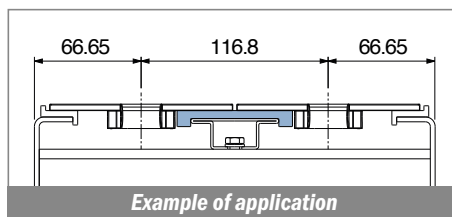

Article-Nr.	Material	Availability	Supply
106000BC	BluLub	On request	3 m bars
106000B	BluLub	On request	6 m bars
106003C	Ti-White	On request	3 m bars
106003	Ti-White	On request	6 m bars
106001C	Black	Stock item	3 m bars
106001	Black	On request	6 m bars
106005C	Blue	On request	3 m bars
106005	Blue	On request	6 m bars
106002C	Green	Stock item	3 m bars
106002	Green	Stock item	6 m bars