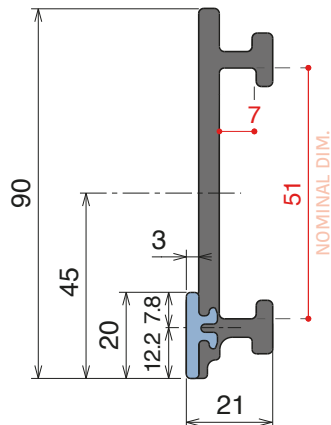

| Delivery: | Easy | Standard | Fit on 50 x 6 mm | Article-Nr. | Version | Material | Availability | Supply |
|-----------|------|----------|------------------|---------------|---------|----------------------|--------------|----------|
| | | | | 107722 | A | Black+ BluLub | On request | 3 m bars |
| | | | | 107723 | B | Black+ BluLub | On request | 3 m bars |