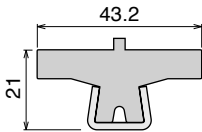

Guide rail

See product page for specific details and materials available. | Assembled with stainless steel profile AISI 304.

119

Pag 411

121

Pag 412

120

Pag 413

152

Pag 413

1067

Pag 414

143

Pag 414

122

Pag 415

123

Pag 415

140

Pag 416

146

Pag 416

124

Pag 417

141

Pag 417

142

Pag 418

125

Pag 418

144

Pag 419

184

Pag 419

145

Pag 420

1087

Pag 420

191

Pag 421

126

Pag 421

127

Pag 421

128

Pag 422

129

Pag 422

Bending machines and rollers

See product page for specific details.

198

Pag 423

199

Pag 423

151

Pag 424/425