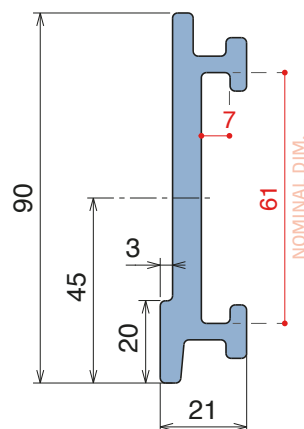

Guida laterale con salva etichetta

Side guide with lable saver / Seitenführung mit Etikettenschutz

Article-Nr.	Material	Availability	Supply
107700BC	BluLub	On request	3 m bars
107711C	Black	On request	3 m bars
107705C	Blue	On request	3 m bars
107704C	Grey	On request	3 m bars

Plate

60 x 6 mm

Valid also for **RS** versions

Option of application - Plate

Part 1089

Pag 410

Valid also for **RS** versions

Part 3311
pag 477

Option of application - Guide

Easy Bendable

For the grooved version, just add "-S" to the related Article Nr.