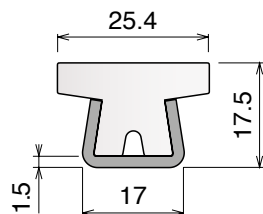

140 Guida conica / Guide rail / Konische Führung

Delivery: **Easy** Standard

Stainless steel profile thickness: 1,5 mm