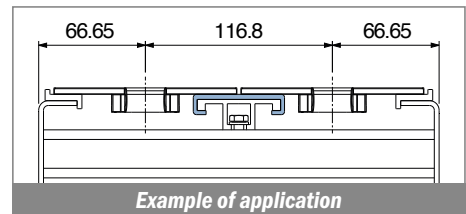

158

Profilo "C" / C-Profile / C-Profil

Delivery: **Easy** **Standard** Fit on 50 x 6 mm

North America STANDARD

| Article-Nr. | Material | Availability | Supply |
|-------------|----------|--------------|----------|
| 15800BC | BluLub | Stock item | 3 m bars |
| 15894C | Ti-White | On request | 3 m bars |
| 15898C | Black | Stock item | 3 m bars |
| 15894BLC | Blue | On request | 3 m bars |
| 15897C | Green | Stock item | 3 m bars |
| 15800C | Grey | Stock item | 3 m bars |