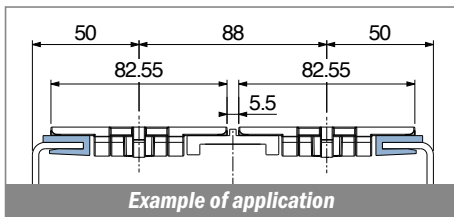

1017

Profilo "J" / J-Profile / J-Profil

Delivery: **Easy** **Standard** Fit on 3 mm (1/8")