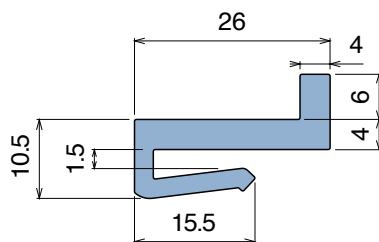

179 Profilo "J" / J-Profile / J-Profil

Delivery: **Easy** **Standard** Fit on 2,5 to 3,5 mm