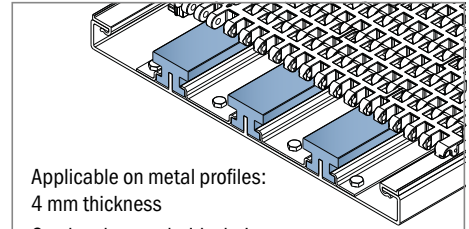

Article-Nr.	Material	Availability	Supply
109504C	BluLub	On request	3 m bars
109503C	Ti-White	On request	3 m bars
109501C	Blue	On request	3 m bars

Applicable on metal profiles:
4 mm thickness
Can be also used with chains.

Example of application