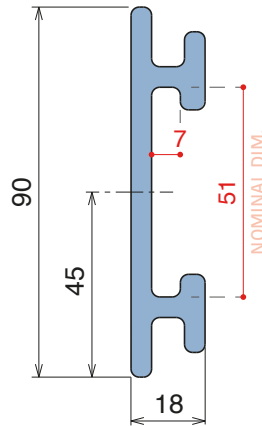

Plate
60 x 6 mm

Part 345
pag 477

Option of application - Plate

1057/1077

Guida laterale / Side guide / Seitenführung

Delivery: **Easy** **Standard** Fit on 50 x 6 mm

| Article-Nr. | Material | Availability | Supply |
|------------------|---------------|--------------|----------|
| 105720BLC | BluLub | Stock item | 3 m bars |
| 105721C | Black | On request | 3 m bars |
| 105725C | Blue | On request | 3 m bars |
| 105724C | Grey | On request | 3 m bars |