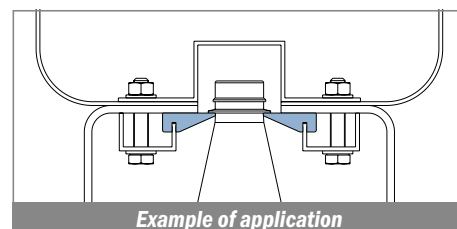

168

Guida collo / Neck guide / Nackenführung

Delivery: **Easy** **Standard** Fit on 2,5 mm

| Article-Nr. | Material | Availability | Supply |
|-------------|----------|--------------|------------|
| 16801B | BluLub | Stock item | 3 m bars |
| 16802B | BluLub | On request | 6 m bars |
| 16800B | BluLub | Stock item | 30 m coils |
| 16801 | Ti-White | On request | 3 m bars |
| 16802 | Ti-White | On request | 6 m bars |
| 16800 | Ti-White | On request | 30 m coils |
| 16805C | Blue | On request | 3 m bars |
| 16805 | Blue | On request | 6 m bars |
| 16805-30 | Blue | On request | 30 m coils |