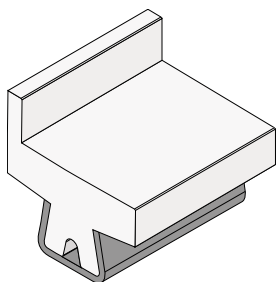

125 Guida conica / Guide rail / Konische Führung

Delivery: **Easy** Standard

Stainless steel profile thickness: 1,5 mm

| Article-Nr. | Material | Availability | Supply |
|-------------|----------|--------------|----------|
| 12500BC | BluLub | On request | 3 m bars |
| 12501C | Ti-White | On request | 3 m bars |
| 12505C | Blue | On request | 3 m bars |