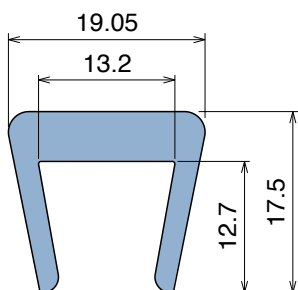

1012 Copri profilo / Bar cap / Abdeckprofil

Delivery: **Easy** **Standard** Fit on 12/13 mm (1/2")