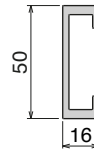

Pag 391

Side guide rail USED WITH PLATE

See product page for specific details and materials available.

1063
Fit on mm
30 x 4

Pag 392

137
Fit on mm
40 x 8

Pag 392

137
Fit on mm
40 x 10