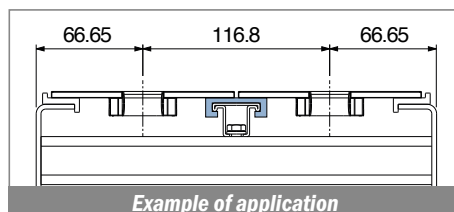

NEW

1041

Profilo "C" / C-Profile / C-Profil

Delivery: **Easy** **Standard** Fit on 25 x 5 mm

North America STANDARD

| Article-Nr. | Material | Availability | Supply |
|-------------|----------|--------------|----------|
| 104100BC | BluLub | On request | 3 m bars |
| 104100B | BluLub | On request | 6 m bars |
| 104103C | Ti-White | Stock item | 3 m bars |
| 104103 | Ti-White | On request | 6 m bars |
| 104105C | Blue | On request | 3 m bars |
| 104105 | Blue | On request | 6 m bars |
| 104102C | Green | On request | 3 m bars |
| 104102 | Green | On request | 6 m bars |