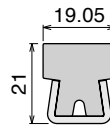

Guide rail

See product page for specific details and materials available. | Assembled with stainless steel profile AISI 304.

119

Pag 411

121

Pag 412

120

Pag 413

152

Pag 413

1067

Pag 414

143

Pag 414

122

Pag 415

123

Pag 415

140

Pag 416

146

Pag 416

124

Pag 417

141

Pag 417

142

Pag 418

125

Pag 418

144

Pag 419

184

Pag 419

145

Pag 420

1087

Pag 420

191

Pag 421

126

Pag 421

127

Pag 421

128

Pag 422

129

Pag 422

Bending machines and rollers

See product page for specific details.

198

Pag 423

199

Pag 423

151

Pag 424/425