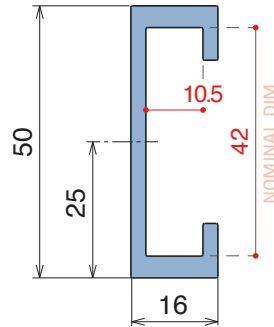

Plate
40 x 8 mm

Option of application - Plate

Part 117
Pag 410

Option of application - M-Profile

Part 1055
Pag 410

Option of application - Guide

137 Guida laterale / Side guide / Seitenführung

Delivery: **Easy** **Standard** Fit on 40 x 10 mm