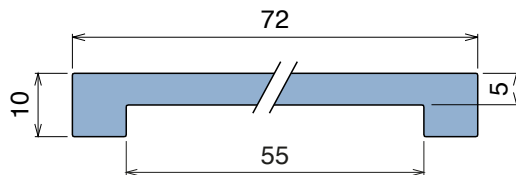

1060

Profilo "U" / U-Profile / U-Profil

Delivery: **Easy** **Standard** Coils available