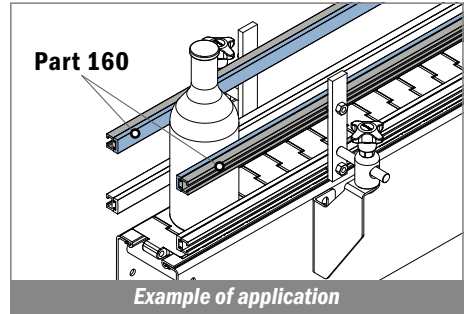

Used with
Part 164/165
Pag 380

160 Profilo "C" / C-Profile / C-Profil

Delivery: **Easy** **Standard**

Used with
Part 164/165
Pag 380

| Article-Nr. | Material | Availability | Supply |
|------------------|-----------------|--------------|------------|
| 16003BC | BluLub | Stock item | 3 m bars |
| 16003B | BluLub | On request | 6 m bars |
| 16003B-30 | BluLub | Stock item | 30 m coils |
| 16003C | Ti-White | Stock item | 3 m bars |
| 16003 | Ti-White | Stock item | 6 m bars |
| 16003-30 | Ti-White | Stock item | 30 m coils |
| 16005C | Blue | On request | 3 m bars |
| 16005 | Blue | On request | 6 m bars |
| 16005-30 | Blue | On request | 30 m coils |