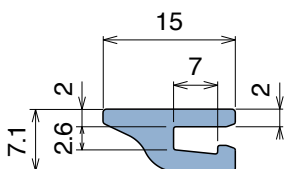

172 Guida collo / Neck guide / Nackenführung

Delivery: **Easy** **Standard** Fit on 3 mm