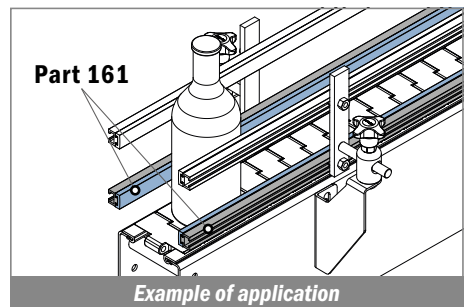

161 Profilo "C" / C-Profile / C-Profil

Delivery: **Easy** **Standard** Coils available

Used with
Part 164/165
Pag 380

| Article-Nr. | Material | Availability | Supply |
|------------------|-----------------|--------------|------------|
| 16103BC | BluLub | On request | 3 m bars |
| 16103B | BluLub | On request | 6 m bars |
| 16103B-30 | BluLub | Stock item | 30 m coils |
| 16103C | Ti-White | Stock item | 3 m bars |
| 16103 | Ti-White | Stock item | 6 m bars |
| 16103-30 | Ti-White | Stock item | 30 m coils |
| 16105C | Blue | On request | 3 m bars |
| 16105 | Blue | On request | 6 m bars |
| 16105-30 | Blue | On request | 30 m coils |