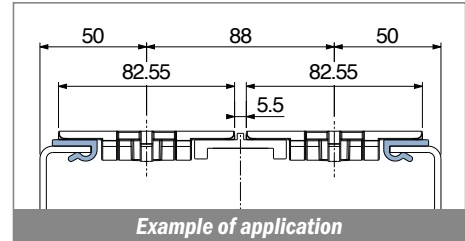

Article-Nr.	Material	Availability	Supply
10300B-30	BluLub	Stock item	30 m coils
10303	Ti-White	Stock item	60 m coils
10301	Black	Stock item	60 m coils
10305	Blue	On request	60 m coils
10302	Green	Stock item	60 m coils