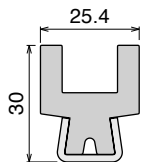

Guide rail

See product page for specific details and materials available. | Assembled with stainless steel profile AISI 304.

119

Pag 411

121

Pag 412

120

Pag 413

152

Pag 413

1067

Pag 414

143

Pag 414

122

Pag 415

123

Pag 415

140

Pag 416

146

Pag 416

124

Pag 417

141

Pag 417

142

Pag 418

125

Pag 418

144

Pag 419

184

Pag 419

145

Pag 420

1087

Pag 420

191

Pag 421

126

Pag 421

127

Pag 421

128

Pag 422

129

Pag 422

Bending machines and rollers

See product page for specific details.

198

Pag 423

199

Pag 423

151

Pag 424/425