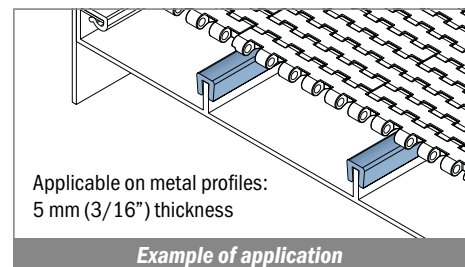

Article-Nr.	Material	Availability	Supply
100600B-30	BluLub	On request	30 m coils
100603-30	Ti-White	Stock item	30 m coils
100605-30	Blue	On request	30 m coils