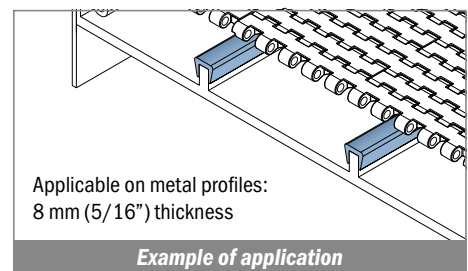

NEW

1086

Copri profilo / Bar cap / Abdeckprofil

Fit on 8 mm (5/16")

| Article-Nr. | Material | Availability | Supply |
|-------------------|-----------------|--------------|------------|
| 108600B-30 | BluLub | On request | 30 m coils |
| 108603-30 | Ti-White | On request | 30 m coils |
| 108605-30 | Blue | On request | 30 m coils |