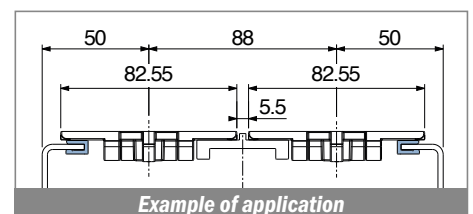

Article-Nr.	Material	Availability	Supply
109000B	BluLub	On request	30 m coils
109002	Ti-White	On request	30 m coils
109005	Blue	On request	30 m coils