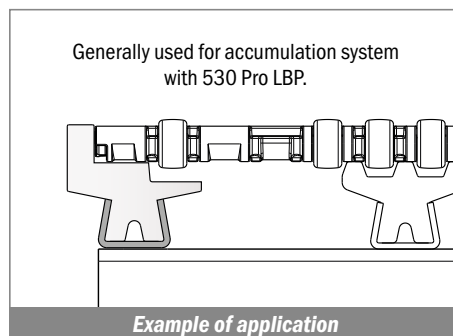

Article-Nr.	Material	Availability	Supply
12600BC	BluLub	On request	3 m bars
12601C	Ti-White	On request	3 m bars
12605C	Blue	On request	3 m bars