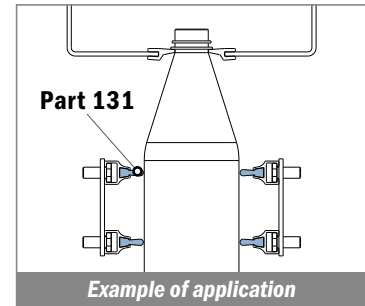

Article-Nr.	Type	Material	Availability	Supply
13101B	A	BluLub	Stock item	30 m coils
13102B	B	BluLub	Stock item	30 m coils
13106	A	Ti-White	On request	30 m coils
13107	B	Ti-White	On request	30 m coils
13108	A	Blue	On request	30 m coils
13109	B	Blue	On request	30 m coils
13101	A	Grey	Stock item	30 m coils
13102	B	Grey	Stock item	30 m coils