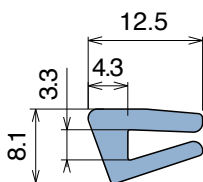

1037 Guida collo / Neck guide / Nackenführung

Delivery: **Easy** **Standard** Fit on 3 mm