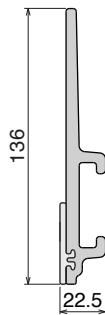

Pag 397

1079 RS
Fit on mm
40 x 8