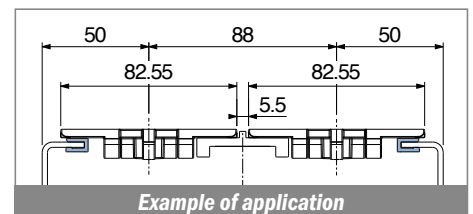

Article-Nr.	Material	Availability	Supply
106800B	BluLub	Stock item	30 m coils
106802	Ti-White	On request	30 m coils
106805	Blue	On request	30 m coils