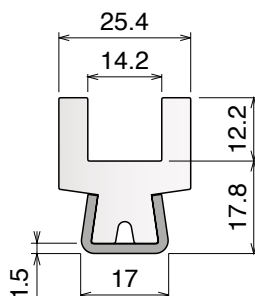

145 Guida conica / Guide rail / Konische Führung

Stainless steel profile thickness: 1,5 mm