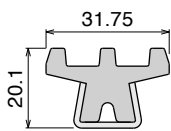

Guide rail

See product page for specific details and materials available. | Assembled with stainless steel profile AISI 304.

119

Pag 411

121

Pag 412

120

Pag 413

152

Pag 413

1067

Pag 414

143

Pag 414

122

Pag 415

123

Pag 415

140

Pag 416

146

Pag 416

124

Pag 417

141

Pag 417

142

Pag 418

125

Pag 418

144

Pag 419

184

Pag 419

145

Pag 420

1087

Pag 420

191

Pag 421

126

Pag 421

127

Pag 421

128

Pag 422

129

Pag 422

Bending machines and rollers

See product page for specific details.

198

Pag 423

199

Pag 423

151

Pag 424/425