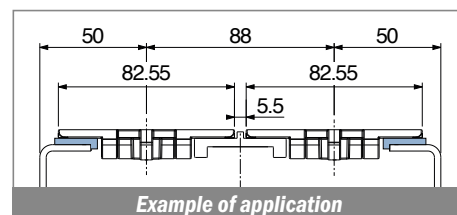

Article-Nr.	Material	Availability	Supply
17504	BluLub	On request	60 m coils
17503	Ti-White	On request	60 m coils
17501	Black	Stock item	60 m coils
17505	Blue	On request	60 m coils
17502	Green	Stock item	60 m coils