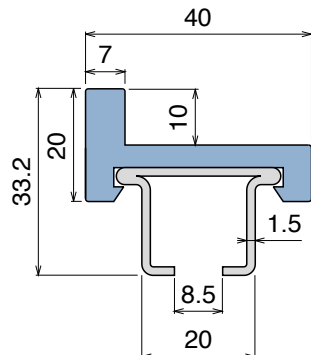

157

Profilo "U" assemblato clip-on / U-Profile assembled clip-on / U-Profil montiert clip-on

Delivery: **Easy** **Standard**