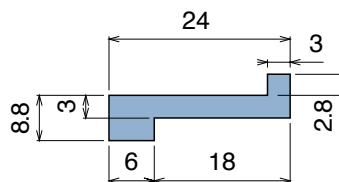

176 Profilo "Z" / Z-Profile / Z-Profil

Delivery: **Easy** **Standard**