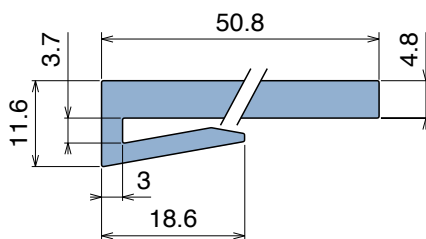

1030

Profilo "J" / J-Profile / J-Profil

Delivery: **Easy** **Standard** Fit on 3 mm (1/8")