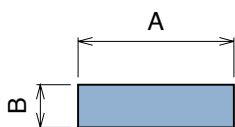

105 Profilo piatto / Flat profile / Flachprofil

Delivery: **Easy** Standard