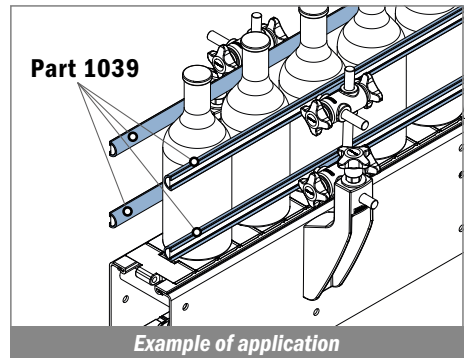

NEW

1039

Profilo per mezzitondi / Half round profile for steel rods / Halbmond Profil

Delivery: **Easy** **Standard**

| Article-Nr. | Material | Availability | Supply |
|-------------|-----------------|--------------|------------|
| 103923BC | BluLub | On request | 3 m bars |
| 103923B | BluLub | On request | 6 m bars |
| 103923B-30 | BluLub | Stock item | 30 m coils |
| 103923B-60 | BluLub | On request | 60 m coils |
| 103923C | Ti-White | Stock item | 3 m bars |
| 103923 | Ti-White | On request | 6 m bars |
| 103923-30 | Ti-White | Stock item | 30 m coils |
| 103923-60 | Ti-White | Stock item | 60 m coils |
| 103925C | Blue | On request | 3 m bars |
| 103925 | Blue | On request | 6 m bars |
| 103925-30 | Blue | On request | 30 m coils |
| 103925-60 | Blue | On request | 60 m coils |