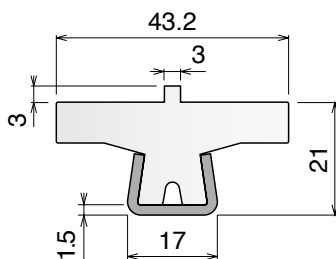

142 Guida conica / Guide rail / Konische Führung

Stainless steel profile thickness: 1,5 mm