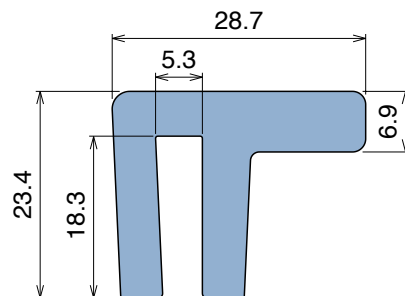

Generally used with sideflex belt.

Example of application

1008

Copri profilo / Bar cap / Abdeckprofil

Delivery: **Easy** **Standard** Fit on 5 mm (3/16")

| Article-Nr. | Material | Availability | Supply |
|-------------|----------|--------------|----------|
| 100803BC | BluLub | Stock item | 3 m bars |
| 100803B | BluLub | On request | 6 m bars |
| 100803C | Ti-White | Stock item | 3 m bars |
| 100803 | Ti-White | Stock item | 6 m bars |
| 100805C | Blue | On request | 3 m bars |
| 100805 | Blue | On request | 6 m bars |