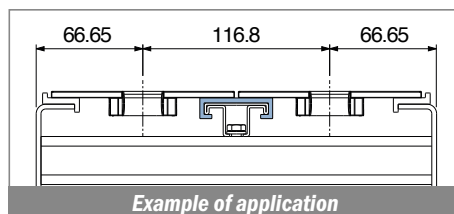

Article-Nr.	Material	Availability	Supply
108200BC	BluLub	On request	3 m bars
108200B	BluLub	On request	6 m bars
108203C	Ti-White	On request	3 m bars
108203	Ti-White	On request	6 m bars
108205C	Blue	On request	3 m bars
108205	Blue	On request	6 m bars