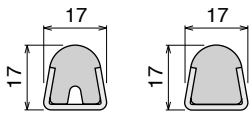

Guide rail

See product page for specific details and materials available. | Assembled with stainless steel profile AISI 304.

119