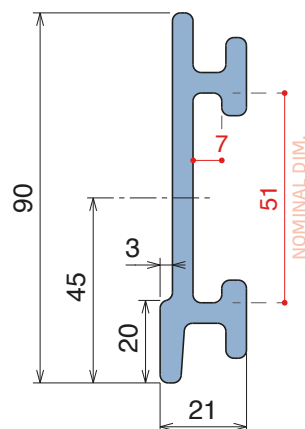

Guida laterale con salva etichetta

Side guide with lable saver / Seitenführung mit Etikettenschutz

Article-Nr.	Material	Availability	Supply
107720BLC	BluLub	Stock item	3 m bars
107721C	Black	On request	3 m bars
107725C	Blue	On request	3 m bars
107724C	Grey	On request	3 m bars

Plate

50 x 6 mm

Valid also for **RS** versions

Option of application - Plate

Part 159

Pag 410

Valid also for **RS** versions

Part 3311
pag 477

Option of application - Guide

Easy Bendable

For the grooved version, just add "-S" to the related Article Nr.