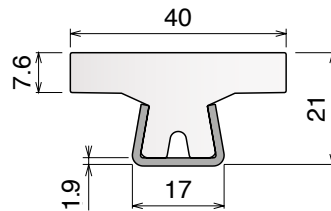

Stainless steel profile thickness: 1,9 mm

Article-Nr.	Material	Availability	Supply
12460BC	BluLub	On request	3 m bars
12463	Ti-White	Stock item	3 m bars
12463BLC	Blue	On request	3 m bars