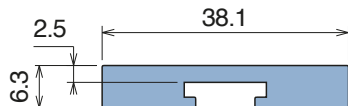

163 Profilo "C" / C-Profile / C-Profil

Delivery: **Easy** **Standard** Coils available