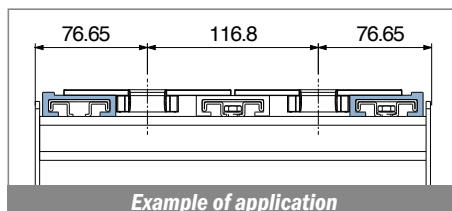

Article-Nr.	Material	Availability	Supply
13720BC	BluLub	On request	3 m bars
13720B	BluLub	On request	6 m bars
13720C	Ti-White	On request	3 m bars
13720	Ti-White	On request	6 m bars
13725C	Blue	On request	3 m bars
13725	Blue	On request	6 m bars