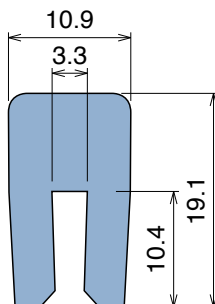

NEW 1084

Copri profilo / Bar cap / Abdeckprofil

Fit on 3 mm (1/8")