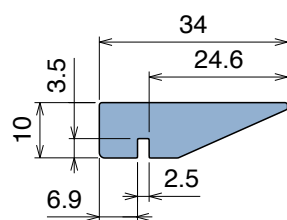

169

Guida collo / Neck guide / Nackenführung

Delivery: **Easy** **Standard** Fit on 2,5 mm