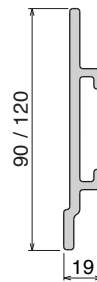

Pag 395

194 Label saver
Fit on mm
50 x 6