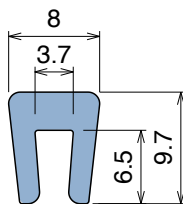

1003 Copri profilo / Bar cap / Abdeckprofil

Delivery: **Easy** **Standard** Fit on 3 mm (1/8")