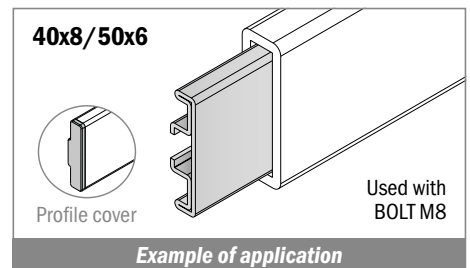

1055 Profilo in Acciaio inox / Stainless steel Profile / Edelstahlprofil

Delivery: **Easy** **Standard**

NEW

Used with part:
137 - 183 - 189 - 1079

| Article-Nr. | A | B | Availability | Supply | Profile cover |
|----------------|----|---|--------------|----------|---------------|
| 105501C | 40 | 8 | Stock item | 3 m bars | 301409 |
| 105501 | 40 | 8 | On request | 6 m bars | 301409 |
| 105503C | 50 | 6 | Stock item | 3 m bars | 301410 |
| 105503 | 50 | 6 | On request | 6 m bars | 301410 |