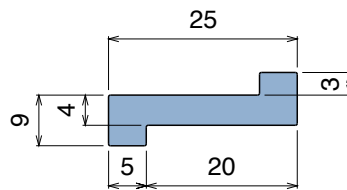

102 Profilo "Z" / Z-Profile / Z-Profil

Delivery: **Easy** **Standard**