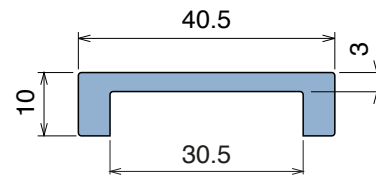

178

Profilo "U" / U-Profile / U-Profil

Delivery: **Easy** **Standard** Coils available