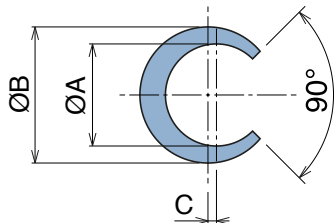

166 Profilo per toncini / Round profile for steel rods / Halbmond Profil

Delivery: **Easy** **Standard** Coils available