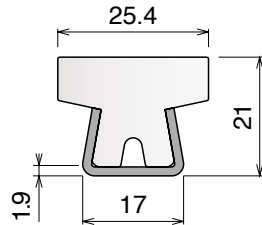

Stainless steel profile thickness: 1,9 mm

Article-Nr.	Material	Availability	Supply
12260BC	BluLub	On request	3 m bars
12263	Ti-White	Stock item	3 m bars
12263BLC	Blue	On request	3 m bars