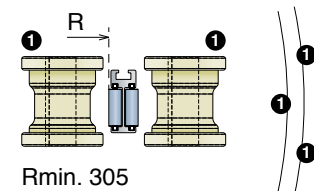

Article-Nr.	Ø (mm)	Suitable for Part.
15110	25	360
15110E	30	360