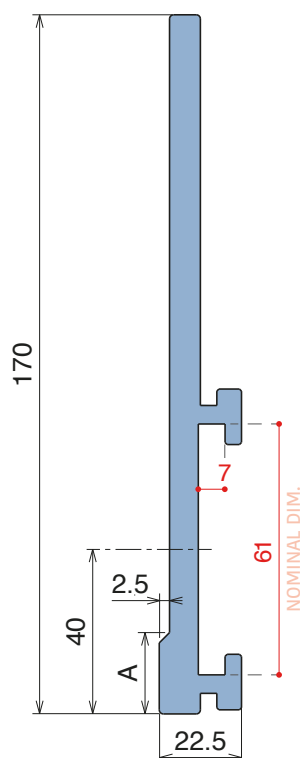

Guida laterale con salva etichetta Side guide with lable saver / Seitenführung mit Etikettenschutz

Article-Nr.	A	Material	Availability	Supply
18720BC	12	BluLub	Stock item	3 m bars
18730BC	20	BluLub	Stock item	3 m bars
18740BC	40	BluLub	Stock item	3 m bars
18725C	12	Blue	On request	3 m bars
18735C	20	Blue	On request	3 m bars
18745C	40	Blue	On request	3 m bars
18724C	12	Grey	On request	3 m bars
18734C	20	Grey	On request	3 m bars
18744C	40	Grey	On request	3 m bars

Plate
60 x 6 mm

Part 3311
pag 477

Option of application - Plate

Part 1089
Pag 410

Part 3311
pag 477

Option of application - Guide

Easy Bendable

For the grooved version, just add "-S" to the related Article Nr.