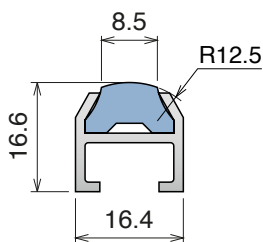

154 Guida laterale / Side guide rail / Seitenführungen

Delivery: **Easy** **Standard** Metal profile: Aluminium