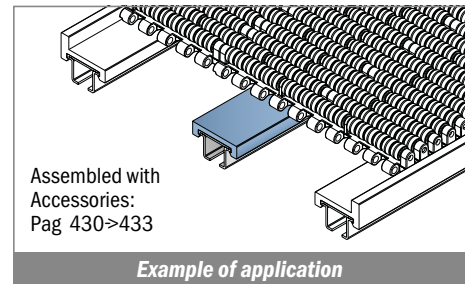

Article-Nr.	Material	Metal	Availability	Supply
13305BC	<i>BluLub</i>	AISI 304	Stock item	3 m bars
13305B	<i>BluLub</i>	AISI 304	On request	6 m bars
13307C	<i>Ti-White</i>	AISI 304	On request	3 m bars
13307	<i>Ti-White</i>	AISI 304	On request	6 m bars
13303C	Black	AISI 304	Stock item	3 m bars
13303	Black	AISI 304	On request	6 m bars
13303BLC	Blue	AISI 304	On request	3 m bars
13303BL	Blue	AISI 304	On request	6 m bars
13301C	Green	AISI 304	Stock item	3 m bars
13301	Green	AISI 304	On request	6 m bars

Article-Nr.	Material	Metal	Availability	Supply
13306BC	<i>BluLub</i>	AISI 430	Stock item	3 m bars
13306B	<i>BluLub</i>	AISI 430	On request	6 m bars
13308C	<i>Ti-White</i>	AISI 430	On request	3 m bars
13308	<i>Ti-White</i>	AISI 430	On request	6 m bars
13304C	Black	AISI 430	Stock item	3 m bars
13304	Black	AISI 430	On request	6 m bars
13304BLC	Blue	AISI 430	On request	3 m bars
13304BL	Blue	AISI 430	On request	6 m bars
13302C	Green	AISI 430	Stock item	3 m bars
13302	Green	AISI 430	On request	6 m bars