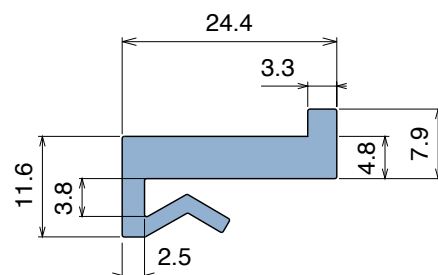

1019

Profilo "J" / J-Profile / J-Profil

Delivery: **Easy** **Standard** Fit on 3 mm (1/8")