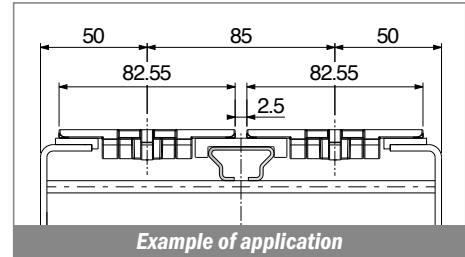

Article-Nr.	Material	Availability	Supply
11801C	AISI 304	Stock item	3 m bars
11801	AISI 304	Stock item	6 m bars
11802C	AISI 430	Stock item	3 m bars
11802	AISI 430	On request	6 m bars