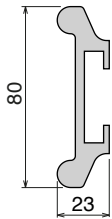

Pag 391

Side guide rail USED WITH PLATE

See product page for specific details and materials available.

1063
Fit on mm
30 x 4

Pag 392

137
Fit on mm
40 x 8

Pag 392

137
Fit on mm
40 x 10

Pag 393

158
Fit on mm
40 x 10

Pag 393

1064
Fit on mm
55 x 4

Pag 394

183
Fit on mm
40 x 8

Pag 394

158
Fit on mm
50 x 6