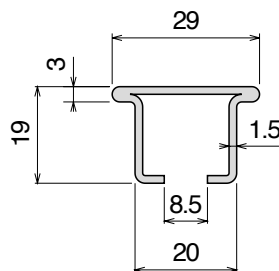

112 Profilo in Acciaio inox / Stainless steel profile / Edelstahl-Profil

Delivery: **Easy** **Standard**