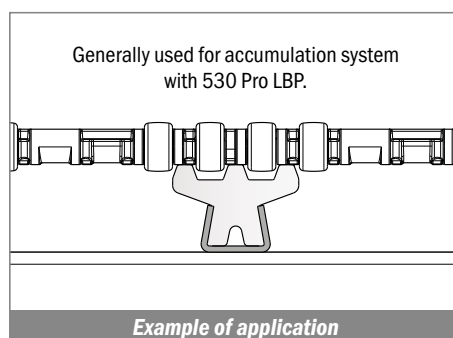

Article-Nr.	Material	Availability	Supply
12700BC	BluLub	On request	3 m bars
12701C	Ti-White	On request	3 m bars
12705C	Blue	On request	3 m bars