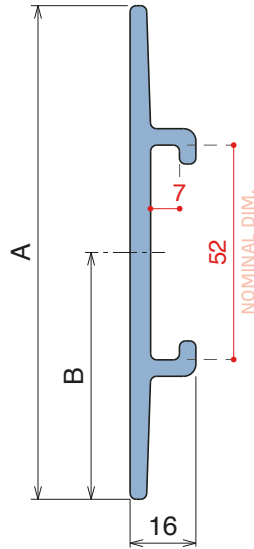

Guida laterale / Side guide / Seitenführung

Delivery: **Easy** **Standard** Fit on 50 x 6 mm

| Article-Nr. | A | B | Material | Availability | Supply |
|-------------|-----|----|----------|--------------|----------|
| 15801BC | 90 | 45 | BluLub | Stock item | 3 m bars |
| 15802BC | 100 | 50 | BluLub | Stock item | 3 m bars |
| 15803BC | 120 | 60 | BluLub | Stock item | 3 m bars |
| 15804BC | 140 | 70 | BluLub | On request | 3 m bars |
| 15831C | 90 | 45 | Ti-White | On request | 3 m bars |
| 15832C | 100 | 50 | Ti-White | On request | 3 m bars |
| 15833C | 120 | 60 | Ti-White | On request | 3 m bars |
| 15834C | 140 | 70 | Ti-White | On request | 3 m bars |
| 15801BLC | 90 | 45 | Blue | On request | 3 m bars |
| 15802BLC | 100 | 50 | Blue | On request | 3 m bars |
| 15803BLC | 120 | 60 | Blue | On request | 3 m bars |
| 15804BLC | 140 | 70 | Blue | On request | 3 m bars |
| 15801C | 90 | 45 | Grey | Stock item | 3 m bars |
| 15802C | 100 | 50 | Grey | Stock item | 3 m bars |
| 15803C | 120 | 60 | Grey | Stock item | 3 m bars |
| 15804C | 140 | 70 | Grey | On request | 3 m bars |