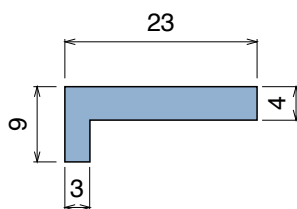

175

Profilo "L" / L-Profile / L-Profil

Delivery: **Easy** **Standard**