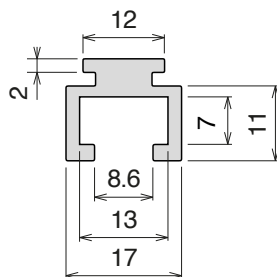

165 Guida in alluminio / Aluminum guide / Aluminium profil

Delivery: **Easy** **Standard**