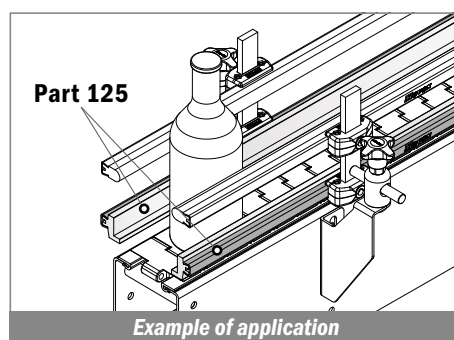

125 Guida conica / Guide rail / Konische Führung

Delivery: **Easy** Standard

Stainless steel profile thickness: 1,5 mm

| Article-Nr. | Material | Availability | Supply |
|-------------|----------|--------------|----------|
| 12500BC | BluLub | On request | 3 m bars |
| 12501C | Ti-White | On request | 3 m bars |
| 12505C | Blue | On request | 3 m bars |