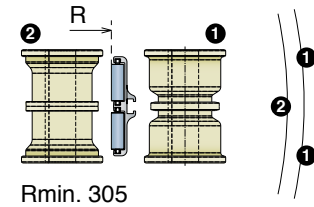

Article-Nr.	Ø (mm)	Suitable for Part.
15106	25	359
15106E	30	359