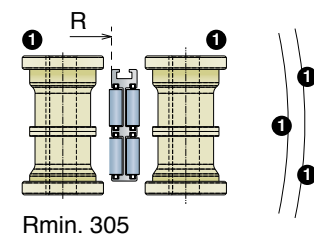

Article-Nr.	Ø (mm)	Suitable for Part.
15107	25	361
15107E	30	361