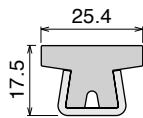

Guide rail

See product page for specific details and materials available. | Assembled with stainless steel profile AISI 304.

119

Pag 411

121

Pag 412

120

Pag 413

152

Pag 413

1067

Pag 414

143

Pag 414

122

Pag 415

123

Pag 415

140

Pag 416

146

Pag 416

124

Pag 417

141

Pag 417

142

Pag 418

125

Pag 418

144

Pag 419

184

Pag 419

145

Pag 420

1087

Pag 420

191

Pag 421

126

Pag 421

127

Pag 421

128

Pag 422

129

Pag 422

Bending machines and rollers

See product page for specific details.

198

Pag 423

199

Pag 423

151

Pag 424/425