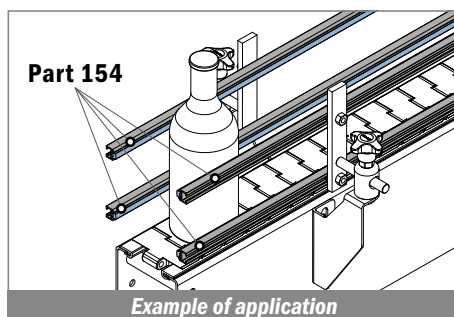

Article-Nr.	Material	Availability	Supply
15401BC	BluLub	Stock item	3 m bars
15401B	BluLub	On request	6 m bars
15401C	Ti-White	On request	3 m bars
15401	Ti-White	On request	6 m bars
15405C	Blue	On request	3 m bars
15405	Blue	On request	6 m bars
15402C	Green	On request	3 m bars
15402	Green	On request	6 m bars

Only plastic profile

Article-Nr.	Material	Availability	Supply
15451B-30	BluLub	On request	30 m coils
15451-30	Ti-White	On request	30 m coils
15455-30	Blue	On request	30 m coils
15452-30	Green	On request	30 m coils