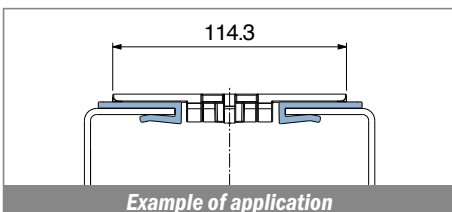

1046

Profilo "J" / J-Profile / J-Profil

Delivery: **Easy** **Standard** Fit on 3 mm (1/8")

North America STANDARD

| Article-Nr. | Material | Availability | Supply |
|-------------|----------|--------------|------------|
| 104600BC | BluLub | On request | 3 m bars |
| 104600B | BluLub | On request | 6 m bars |
| 104600B-30 | BluLub | Stock item | 30 m coils |
| 104603C | Ti-White | Stock item | 3 m bars |
| 104603 | Ti-White | On request | 6 m bars |
| 104603-30 | Ti-White | Stock item | 30 m coils |
| 104601C | Black | On request | 3 m bars |
| 104601 | Black | On request | 6 m bars |
| 104601-30 | Black | On request | 30 m coils |
| 104605C | Blue | On request | 3 m bars |
| 104605 | Blue | On request | 6 m bars |
| 104605-30 | Blue | On request | 30 m coils |
| 104602C | Green | Stock item | 3 m bars |
| 104602 | Green | On request | 6 m bars |
| 104602-30 | Green | Stock item | 30 m coils |