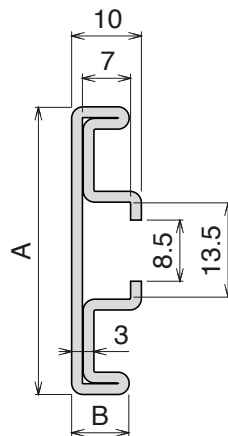

1055 Profilo in Acciaio inox / Stainless steel Profile / Edelstahlprofil

Delivery: **Easy** **Standard**

NEW