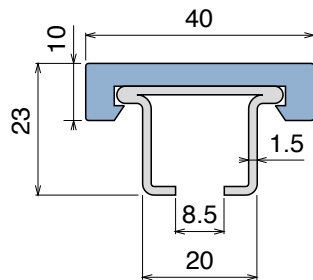

133

Profilo "U" assemblato clip-on / U-Profile assembled clip-on / U-Profil montiert clip-on

Delivery: **Easy** **Standard**