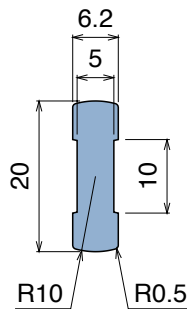

107 Profilo guida catena / Wear strip / Rückführleiste

Delivery: **Easy** **Standard**