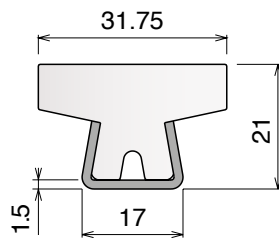

123 Guida conica / Guide rail / Konische Führung

Delivery: **Easy** **Standard**

Stainless steel profile thickness: 1,5 mm