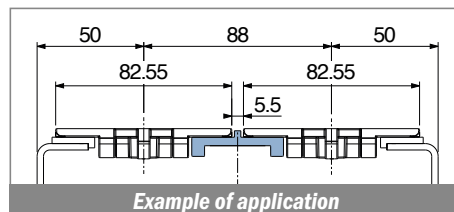

Article-Nr.	Material	Availability	Supply
14950BC	<i>BluLub</i>	On request	3 m bars
14950B	<i>BluLub</i>	On request	6 m bars
14953C	<i>Ti-White</i>	On request	3 m bars
14953	<i>Ti-White</i>	On request	6 m bars
14950C	Black	Stock item	3 m bars
14950	Black	On request	6 m bars
14955C	Blue	On request	3 m bars
14955	Blue	On request	6 m bars
14952C	Green	Stock item	3 m bars
14952	Green	On request	6 m bars