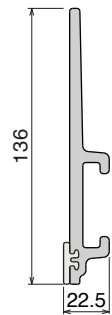

C-Profile

See product page for specific details and materials available.

1041 Fit on 25 x 5 mm

Pag 374

1082 Fit on 38,1 x 6,35 mm

Pag 374

1044 Fit on 38,1 x 12,7 mm

Pag 374

Pag 391

Side guide rail USED WITH PLATE

See product page for specific details and materials available.

1063
Fit on mm
30 x 4

Pag 392

137
Fit on mm
40 x 8

Pag 392

137
Fit on mm
40 x 10

Pag 395

194 Label saver
Fit on mm
50 x 6

Pag 395

189
Fit on mm
40 x 8

Pag 396

189 Label saver
Fit on mm
40 x 8

Pag 396/397

1079 RS
Fit on mm
40 x 8

Pag 399

Side guide rail USED WITH PLATE AND CLAMP See product page for specific details and materials available.

| | | | | |
|---|---|--|---|---|
| <p>135 Fit on mm 60 x 6</p>  <p>Pag 400</p> | <p>136 Fit on mm 60 x 6</p>  <p>Pag 400</p> | <p>1057 Fit on mm 50 x 6</p>  <p>Pag 401</p> | <p>1077 Label saver Fit on mm 50 x 6</p>  <p>Pag 401</p> | <p>1077 RS Fit on mm 50 x 6</p>  <p>Pag 402</p> |
| <p>1078 RS Fit on mm 50 x 6</p>  <p>Pag 402</p> | <p>1057 Fit on mm 60 x 6</p>  <p>Pag 403</p> | <p>1077 Label saver Fit on mm 60 x 6</p>  <p>Pag 403</p> | <p>1077 RS Fit on mm 60 x 6</p>  <p>Pag 404</p> | <p>1078 RS Fit on mm 60 x 6</p>  <p>Pag 404</p> |
| <p>193 Fit on mm 60 x 5</p>  <p>Pag 405</p> | <p>189 Fit on mm 60 x 5</p>  <p>Pag 405/406</p> | <p>193 Fit on mm 60 x 6</p>  <p>Pag 407</p> | <p>189 Label saver Fit on mm 60 x 6</p>  <p>Pag 407/408</p> | <p>1075 RS Fit on mm 60 x 6</p>  <p>Pag 408</p> |
| <p>187 Fit on mm 60 x 6</p>  <p>Pag 409</p> | <p>187 Label saver Fit on mm 60 x 6</p>  <p>Pag 409</p> | <p>117 Stainless steel Fit on mm 40 x 6 40 x 8 40 x 10</p>  <p>Pag 410</p> | <p>1055 Stainless steel Fit on mm 40 x 8 50 x 6</p>  <p>Pag 410</p> | <p>159 - 1088 - 1089 Stainless steel Fit on mm 50 x 6 60 x 5 60 x 6</p>  <p>Pag 410</p> |