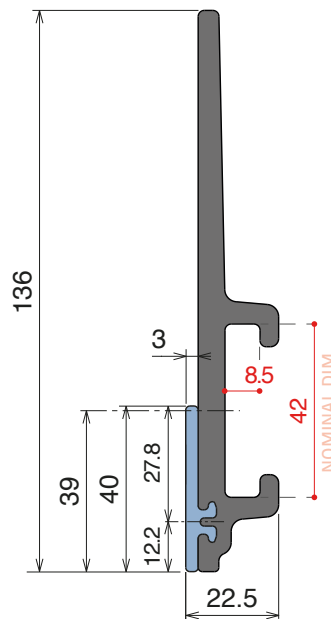

VERSION B - Label saver 4 cm

Base profile

Art-Nr.	Supply
18980	3 m bars

Label saver 2 cm

Art-Nr.	Supply
18987	30 m coils

Label saver 4 cm

Art-Nr.	Supply
18988	30 m coils

Single components

Easy Bendable

For the grooved version, just add "-S" to the related Article Nr.