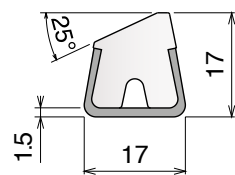

152 Guida conica / Guide rail / Konische Führung

Delivery: **Easy** **Standard**

Stainless steel profile thickness: 1,5 mm