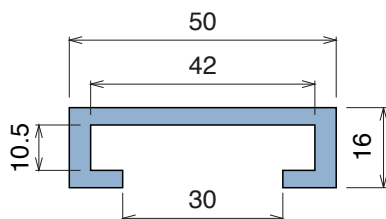

137

Profilo "C" / C-Profile / C-Profil

Delivery: **Easy** **Standard** Fit on 40 x 8 mm / 40 x 10 mm