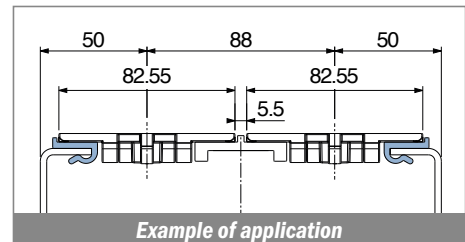

Article-Nr.	Material	Availability	Supply
10400B	BluLub	Stock item	60 m coils
10403	Ti-White	On request	60 m coils
10401	Black	Stock item	60 m coils
10405	Blue	On request	60 m coils
10402	Green	Stock item	60 m coils