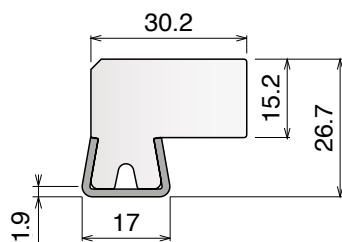

Stainless steel profile thickness: 1,9 mm