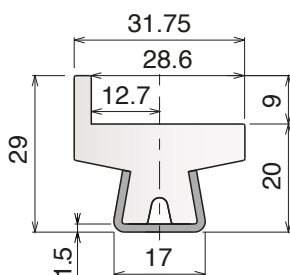

125 Guida conica / Guide rail / Konische Führung

Delivery: **Easy** Standard

Stainless steel profile thickness: 1,5 mm

| Article-Nr. | Material | Availability | Supply |
|-------------|----------|--------------|----------|
| 12500BC | BluLub | On request | 3 m bars |
| 12501C | Ti-White | On request | 3 m bars |
| 12505C | Blue | On request | 3 m bars |