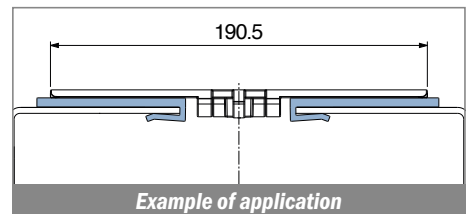

1035

Profilo "J" / J-Profile / J-Profil

Delivery: **Easy** **Standard** Fit on 3 mm (1/8")

North America STANDARD

| Article-Nr. | Material | Availability | Supply |
|-------------|----------|--------------|----------|
| 103500BC | BluLub | On request | 3 m bars |
| 103500B | BluLub | On request | 6 m bars |
| 103503C | Ti-White | Stock item | 3 m bars |
| 103503 | Ti-White | On request | 6 m bars |
| 103505C | Blue | On request | 3 m bars |
| 103505 | Blue | On request | 6 m bars |