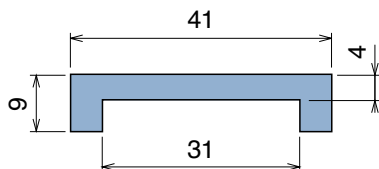

111

Profilo "U" / U-Profile / U-Profil

Delivery: **Easy** **Standard** Coils available