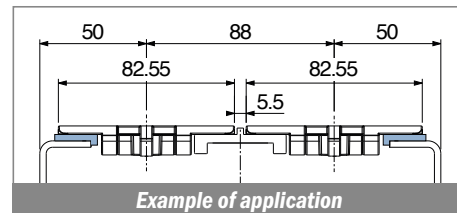

Article-Nr.	Material	Availability	Supply
109404	BluLub	On request	60 m coils
109403	Ti-White	On request	60 m coils
109401	Black	On request	60 m coils
109405	Blue	On request	60 m coils
109402	Green	On request	60 m coils