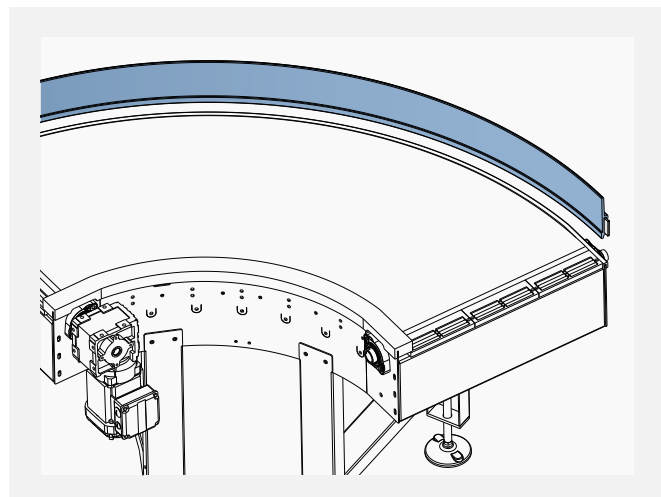

4 | Assemble the curved profile on the line

*For narrower profiles, bending operation can be done directly on the line, by hand.