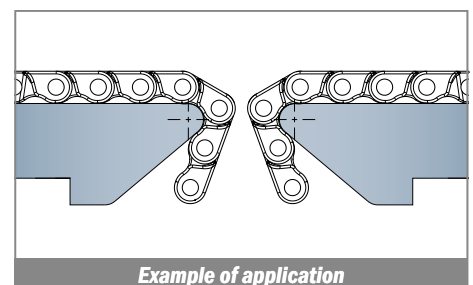

NoseBars Standard

NoseBars with Bearings

NoseBars with Rollers

Machined to width NoseBars are available in the section Modular belts. Find more details at Pag 272