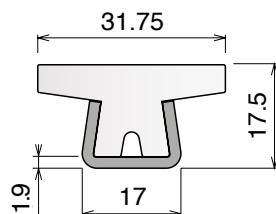

Stainless steel profile thickness: 1,9 mm