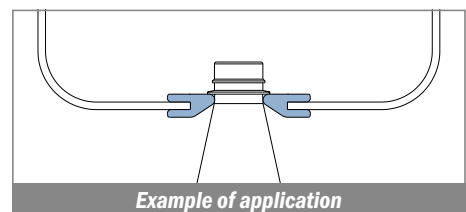

Article-Nr.	Material	Availability	Supply
107200B	BluLub	Stock item	30 m coils
107200	Ti-White	On request	30 m coils
107205	Blue	On request	30 m coils