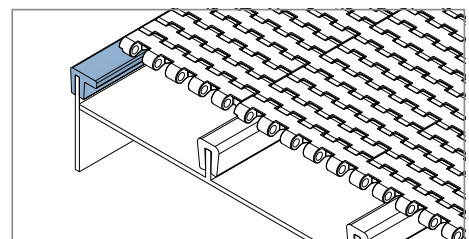

Generally used with sideflex belt.

Example of application

1008

Copri profilo / Bar cap / Abdeckprofil

Delivery: **Easy** **Standard** Fit on 5 mm (3/16")

| Article-Nr. | Material | Availability | Supply |
|-------------|----------|--------------|----------|
| 100803BC | BluLub | Stock item | 3 m bars |
| 100803B | BluLub | On request | 6 m bars |
| 100803C | Ti-White | Stock item | 3 m bars |
| 100803 | Ti-White | Stock item | 6 m bars |
| 100805C | Blue | On request | 3 m bars |
| 100805 | Blue | On request | 6 m bars |