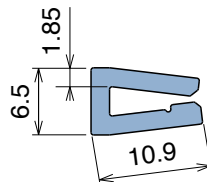

1068

Profilo "J" / J-Profile / J-Profil

Delivery: **Easy** **Standard** Fit on 1,8 to 2 mm