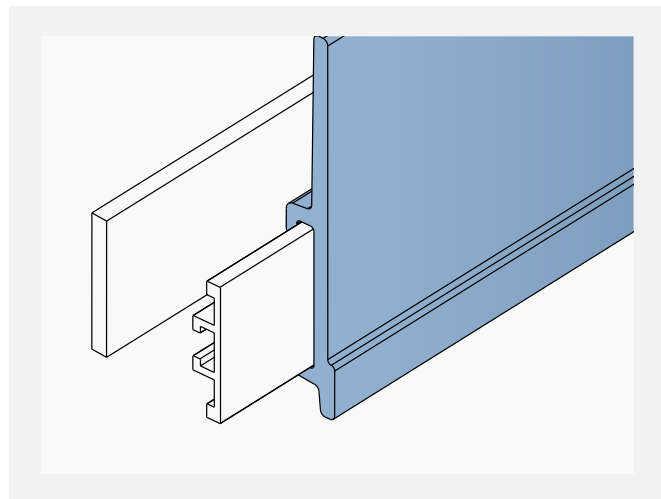

2 | Insert the plate into the profile