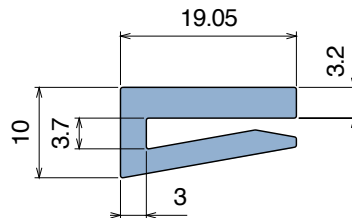

1016

Profilo "J" / J-Profile / J-Profil

Delivery: **Easy** **Standard** Fit on 3 mm (1/8")