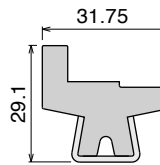

Guide rail

See product page for specific details and materials available. | Assembled with stainless steel profile AISI 304.

119

Pag 411

121

Pag 412

120

Pag 413

152

Pag 413

1067

Pag 414

143

Pag 414

122

Pag 415

123

Pag 415

140

Pag 416

146

Pag 416

124

Pag 417

141

Pag 417

142

Pag 418

125

Pag 418

144

Pag 419

184

Pag 419

145

Pag 420

1087

Pag 420

191

Pag 421

126

Pag 421

127

Pag 421

128

Pag 422

129

Pag 422

Bending machines and rollers

See product page for specific details.

198

Pag 423

199

Pag 423

151

Pag 424/425