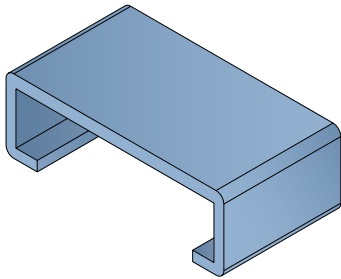

1045

Profilo "C" / C-Profile / C-Profil

Fit on 50.8 x 12.7 mm