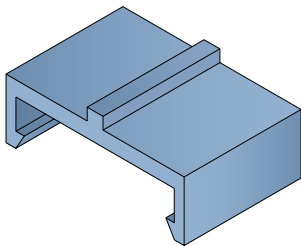

North America STANDARD