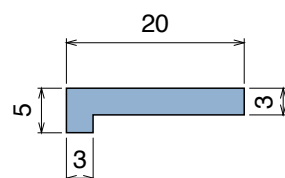

North America STANDARD

150

Profilo "L" / L-Profile / L-Profil

Delivery: **Easy** **Standard**