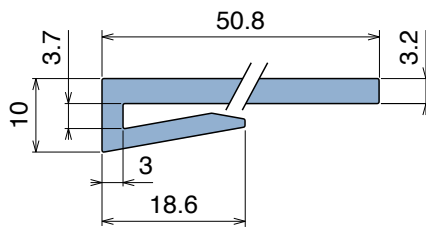

1029

Profilo "J" / J-Profile / J-Profil

Delivery: **Easy** **Standard** Fit on 3 mm (1/8")