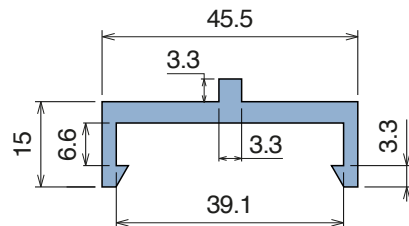

North America STANDARD