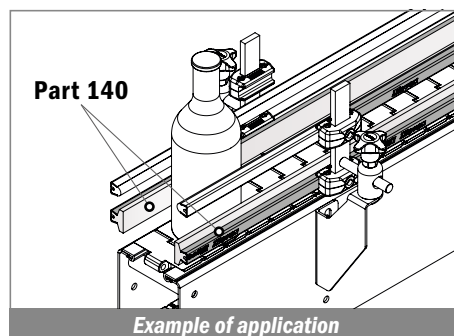

Article-Nr.	Material	Availability	Supply
14000BC	BluLub	On request	3 m bars
14001C	Ti-White	Stock item	3 m bars
14005C	Blue	On request	3 m bars