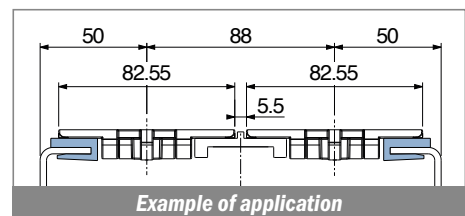

1018

Profilo "J" / J-Profile / J-Profil

Delivery: **Easy** **Standard** Fit on 3 mm (1/8")

North America STANDARD

| Article-Nr. | Material | Availability | Supply |
|-------------|----------|--------------|------------|
| 101800BC | BluLub | On request | 3 m bars |
| 101800B | BluLub | On request | 6 m bars |
| 101800B-30 | BluLub | On request | 30 m coils |
| 101803C | Ti-White | Stock item | 3 m bars |
| 101803 | Ti-White | On request | 6 m bars |
| 101803-30 | Ti-White | On request | 30 m coils |
| 101805C | Blue | On request | 3 m bars |
| 101805 | Blue | On request | 6 m bars |
| 101805-30 | Blue | On request | 30 m coils |