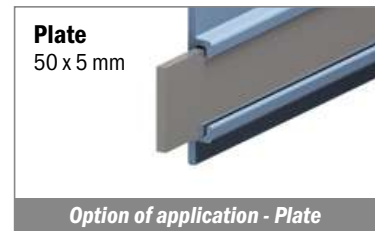

Article-Nr.	Material	Availability	Supply
109600BC	BluLub	Stock item	3 m bars
109600BLC	Blue	On request	3 m bars
109605C	Grey	On request	3 m bars