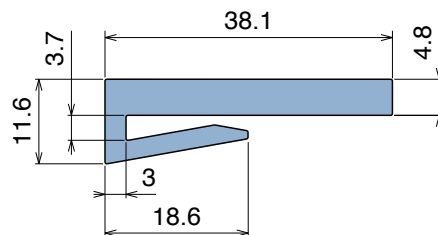

1026

Profilo "J" / J-Profile / J-Profil

Delivery: **Easy** **Standard** Fit on 3 mm (1/8")

North America STANDARD

Article-Nr.	Material	Availability	Supply
102600BC	BluLub	On request	3 m bars
102600B	BluLub	On request	6 m bars
102600B-30	BluLub	On request	30 m coils
102603C	Ti-White	Stock item	3 m bars
102603	Ti-White	On request	6 m bars
102603-30	Ti-White	On request	30 m coils
102605C	Blue	On request	3 m bars
102605	Blue	On request	6 m bars
102605-30	Blue	On request	30 m coils