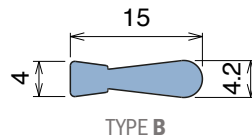

131

Profilo guida bottiglia / Plastic rail for bottle guide / Flaschenführungs Profil

Delivery: **Easy** **Standard**