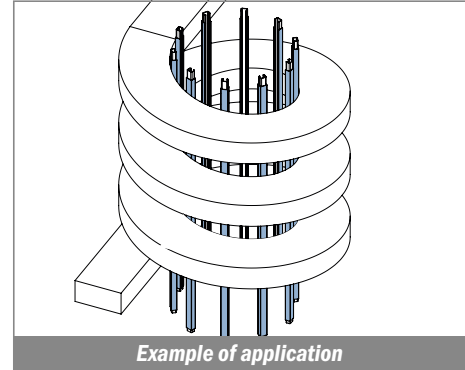

Article-Nr.	Material	Availability	Supply
105200BC	BluLub	On request	3 m bars
105200B	BluLub	On request	6 m bars
105203C	Ti-White	Stock item	3 m bars
105203	Ti-White	On request	6 m bars
105205C	Blue	On request	3 m bars
105205	Blue	On request	6 m bars