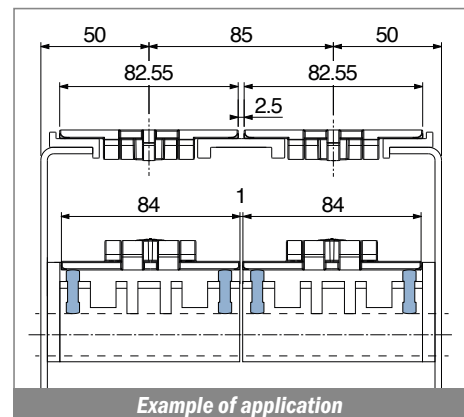

Supports available
Part 230/231
Pag 446

Article-Nr.	Material	Availability	Supply
10704	BluLub	On request	60 m coils
10703	Ti-White	Stock item	60 m coils
10701	Black	On request	60 m coils
10705	Blue	On request	60 m coils
10702	Green	Stock item	60 m coils