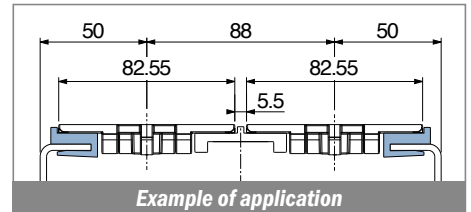

1015

Profilo "J" / J-Profile / J-Profil

Delivery: **Easy** **Standard** Fit on 2,5 to 3,5 mm (1/8")

North America STANDARD

| Article-Nr. | Material | Availability | Supply |
|-------------|----------|--------------|------------|
| 101500BC | BluLub | On request | 3 m bars |
| 101500B | BluLub | On request | 6 m bars |
| 101500B-30 | BluLub | On request | 30 m coils |
| 101503C | Ti-White | On request | 3 m bars |
| 101503 | Ti-White | On request | 6 m bars |
| 101503-30 | Ti-White | On request | 30 m coils |
| 101505C | Blue | On request | 3 m bars |
| 101505 | Blue | On request | 6 m bars |
| 101505-30 | Blue | On request | 30 m coils |