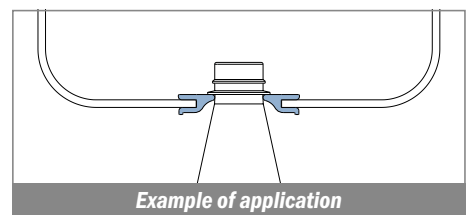

Article-Nr.	Material	Availability	Supply
106200B	BluLub	Stock item	30 m coils
106200	Ti-White	On request	30 m coils
106205	Blue	On request	30 m coils