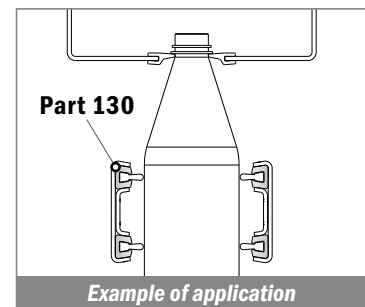

Article-Nr.	Type	Availability	Supply
13001C	A	Stock item	3 m bars
13001	A	On request	6 m bars
13002C	B	On request	3 m bars