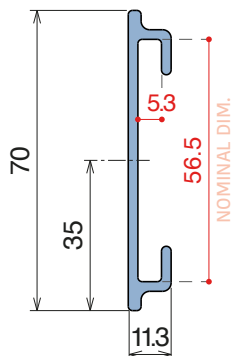

Plate
40 x 10 mm

Option of application - Plate

Part 159
Pag 410

Option of application - Guide

1064 Guida laterale / Side guide / Seitenführung

Delivery: **Easy** **Standard** Fit on 55 x 4 mm

| Article-Nr. | Material | Availability | Supply |
|-------------|----------|--------------|----------|
| 106400BC | BluLub | On request | 3 m bars |
| 106403C | Ti-White | On request | 3 m bars |
| 106401C | Black | Stock item | 3 m bars |
| 106405C | Blue | On request | 3 m bars |