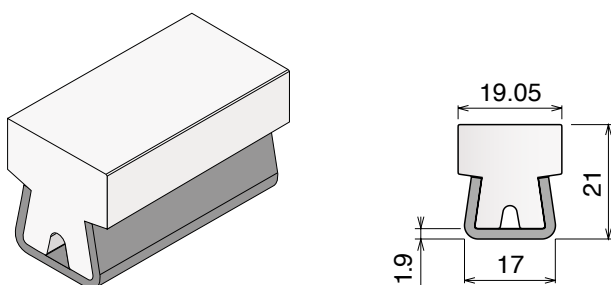

Stainless steel profile thickness: 1,9 mm