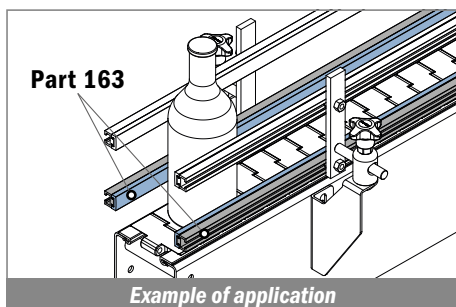

163 Profilo "C" / C-Profile / C-Profil

Delivery: **Easy** **Standard** Coils available

Article-Nr.	Material	A	Availability	Supply
16303BC	BluLub	25,4	Stock item	3 m bars
16303B	BluLub	25,4	On request	6 m bars
16303B-30	BluLub	25,4	Stock item	30 m coils
16313BC	BluLub	31,75	On request	3 m bars
16313B	BluLub	31,75	On request	6 m bars
16313B-30	BluLub	31,75	On request	30 m coils
16323BC	BluLub	35	On request	3 m bars
16323B	BluLub	35	On request	6 m bars
16323B-30	BluLub	35	On request	30 m coils
16324BC	BluLub	38,1	On request	3 m bars
16324B	BluLub	38,1	On request	6 m bars
16324B-30	BluLub	38,1	On request	30 m coils
16325BC	BluLub	54,1	On request	3 m bars
16325B	BluLub	54,1	On request	6 m bars
16325B-30	BluLub	54,1	On request	30 m coils
16303C	Ti-White	25,4	Stock item	3 m bars
16303	Ti-White	25,4	On request	6 m bars
16303-30	Ti-White	25,4	Stock item	30 m coils
16313C	Ti-White	31,75	Stock item	3 m bars
16313	Ti-White	31,75	On request	6 m bars
16313-30	Ti-White	31,75	On request	30 m coils
16323C	Ti-White	35	Stock item	3 m bars
16323	Ti-White	35	On request	6 m bars
16323-30	Ti-White	35	On request	30 m coils
16324C	Ti-White	38,1	Stock item	3 m bars
16324	Ti-White	38,1	Stock item	6 m bars
16324-30	Ti-White	38,1	On request	30 m coils
16325C	Ti-White	54,1	On request	3 m bars
16325	Ti-White	54,1	On request	6 m bars
16325-30	Ti-White	54,1	On request	30 m coils
16303BLC	Blue	25,4	On request	3 m bars
16303BL	Blue	25,4	On request	6 m bars
16303BL-30	Blue	25,4	On request	30 m coils
16313BLC	Blue	31,75	On request	3 m bars
16313BL	Blue	31,75	On request	6 m bars
16313BL-30	Blue	31,75	On request	30 m coils
16323BLC	Blue	35	On request	3 m bars
16323BL	Blue	35	On request	6 m bars
16323BL-30	Blue	35	On request	30 m coils
16324BLC	Blue	38,1	On request	3 m bars
16324BL	Blue	38,1	On request	6 m bars
16324BL-30	Blue	38,1	On request	30 m coils
16325BLC	Blue	54,1	On request	3 m bars
16325BL	Blue	54,1	On request	6 m bars
16325BL-30	Blue	54,1	On request	30 m coils

Used with
Part 164/165
Pag 380