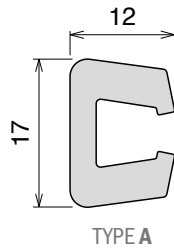

130

Profilo in alluminio / Aluminum rail / Aluminium Profil

Delivery: **Easy** **Standard**