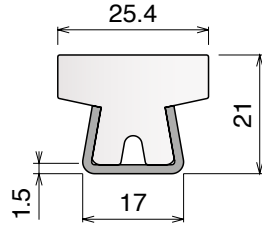

Materiale / Material / Materialien:
Profilo metallico: Acciaio inox AISI 304
Metal profile: Stainless steel AISI 304
Metallprofil: Edelstahl AISI 304

122 Guida conica / Guide rail / Konische Führung

Delivery: **Easy** **Standard**

Stainless steel profile thickness: 1,5 mm