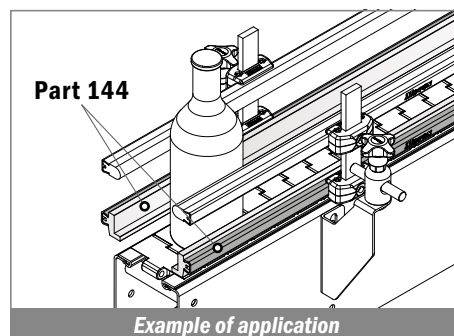

Article-Nr.	Material	Availability	Supply
14400BC	BluLub	On request	3 m bars
14401C	Ti-White	Stock item	3 m bars
14405C	Blue	On request	3 m bars