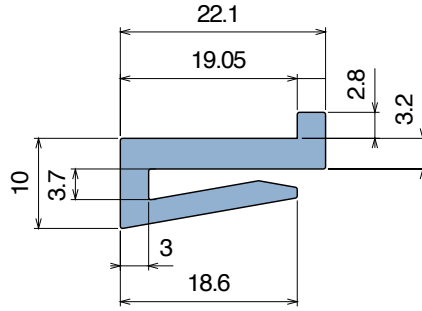

1014

Profilo "J" / J-Profile / J-Profil

Delivery: **Easy** **Standard** Fit on 3 mm (1/8")

North America STANDARD

| Article-Nr. | Material | Availability | Supply |
|-------------|----------|--------------|------------|
| 101400BC | BluLub | On request | 3 m bars |
| 101400B | BluLub | On request | 6 m bars |
| 101400B-30 | BluLub | On request | 30 m coils |
| 101403C | Ti-White | Stock item | 3 m bars |
| 101403 | Ti-White | On request | 6 m bars |
| 101403-30 | Ti-White | Stock item | 30 m coils |
| 101405C | Blue | On request | 3 m bars |
| 101405 | Blue | On request | 6 m bars |
| 101405-30 | Blue | On request | 30 m coils |