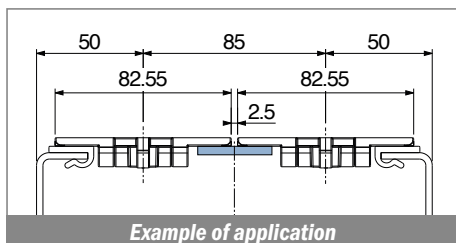

105 Profilo piatto / Flat profile / Flachprofil

Delivery: **Easy** Standard