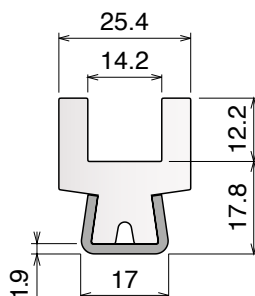

Stainless steel profile thickness: 1,9 mm