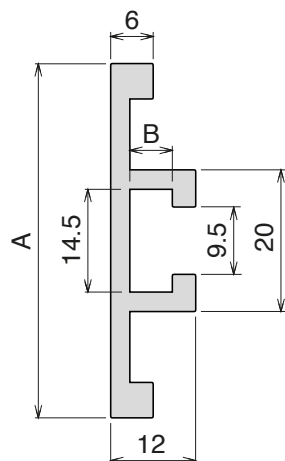

159-1088-1089 Profilo in Alluminio / Aluminum Profile / Aluminium Profil

NEW