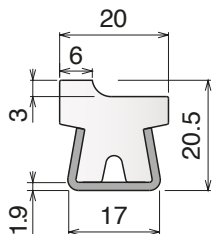

Materiale / Material / Materialien:
Profilo metallico: Acciaio inox AISI 304
Metal profile: Stainless steel AISI 304
Metallprofil: Edelstahl AISI 304

191-126-127

Guide estruse / Extruded profiles / Extrudiertes Profil

191 Guida conica / Guide rail / Konische Führung

Stainless steel profile thickness: 1,9 mm