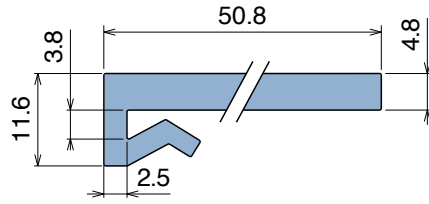

1032

Profilo "J" / J-Profile / J-Profil

Delivery: **Easy** **Standard** Fit on 3 mm (1/8")