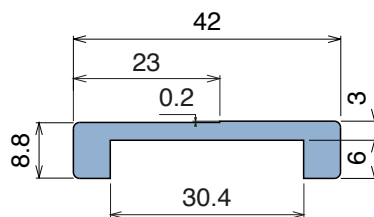

Staggered version