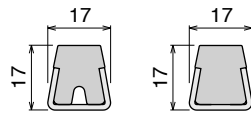

Pag 411

121

Pag 412

120