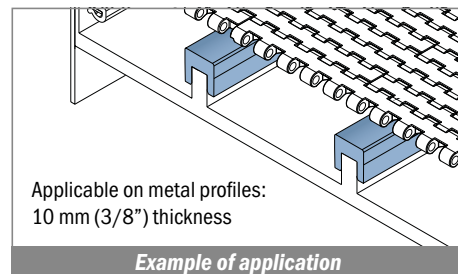

Article-Nr.	Material	Availability	Supply
101300BC	BluLub	On request	3 m bars
101300B	BluLub	On request	6 m bars
101303C	Ti-White	On request	3 m bars
101303	Ti-White	On request	6 m bars
101305C	Blue	On request	3 m bars
101305	Blue	On request	6 m bars