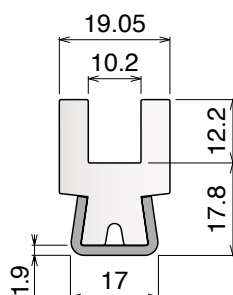

NEW 1087 Guida conica / Guide rail / Konische Führung

Stainless steel profile thickness: 1,9 mm