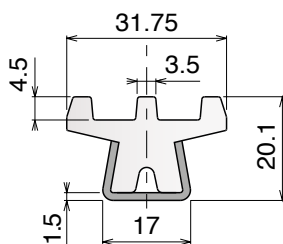

NEW 127 Guida conica / Guide rail / Konische Führung

Stainless steel profile thickness: 1,5 mm