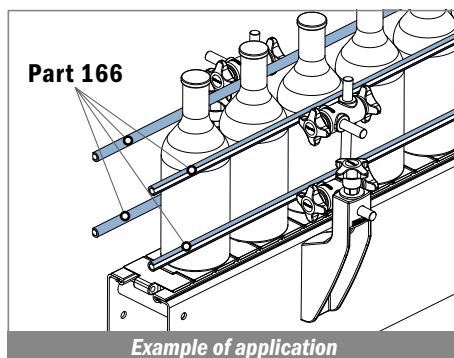

Article-Nr.	A	B	C	Material	Availability	Supply
16601B	8	12	0.5	BluLub	Stock item	30 m coils
16602B	10	14	0.5	BluLub	On request	30 m coils
16603B	12	16	1	BluLub	On request	30 m coils
16604B	16	20	1.5	BluLub	On request	30 m coils
16601	8	12	0.5	Ti-White	Stock item	30 m coils
16602	10	14	0.5	Ti-White	Stock item	30 m coils
16603	12	16	1	Ti-White	Stock item	30 m coils
16604	16	20	1.5	Ti-White	Stock item	30 m coils
16601BL	8	12	0.5	Blue	On request	30 m coils
16602BL	10	14	0.5	Blue	On request	30 m coils
16603BL	12	16	1	Blue	On request	30 m coils
16604BL	16	20	1.5	Blue	On request	30 m coils