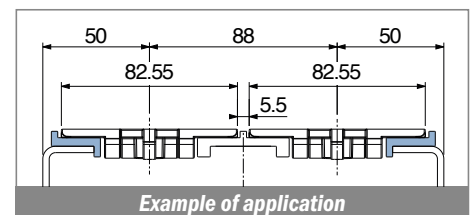

Article-Nr.	Material	Availability	Supply
17604	BluLub	On request	60 m coils
17603	Ti-White	On request	60 m coils
17601	Black	On request	60 m coils
17605	Blue	On request	60 m coils
17602	Green	Stock item	60 m coils