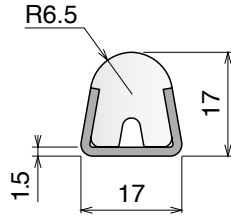

Materiale / Material / Materialien:
Profilo metallico: Acciaio inox AISI 304
Metal profile: Stainless steel AISI 304
Metallprofil: Edelstahl AISI 304

119 Guida conica / Guide rail / Konische Führung

Delivery: **Easy** **Standard**

Stainless steel profile thickness: 1,5 mm