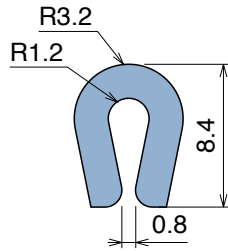

167 Guida collo / Neck guide / Nackenführung

Delivery: **Easy** **Standard** Fit on 1.8 - 2 mm