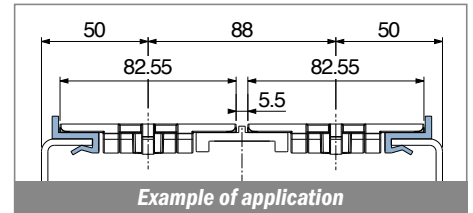

1020

Profilo "J" / J-Profile / J-Profil

Delivery: **Easy** **Standard** Fit on 3 mm (1/8")

North America STANDARD

| Article-Nr. | Material | Availability | Supply |
|-------------|----------|--------------|----------|
| 102000BC | BluLub | On request | 3 m bars |
| 102000B | BluLub | On request | 6 m bars |
| 102003C | Ti-White | Stock item | 3 m bars |
| 102003 | Ti-White | Stock item | 6 m bars |
| 102001C | Black | On request | 3 m bars |
| 102001 | Black | On request | 6 m bars |
| 102005C | Blue | On request | 3 m bars |
| 102005 | Blue | On request | 6 m bars |
| 102002C | Green | On request | 3 m bars |
| 102002 | Green | On request | 6 m bars |