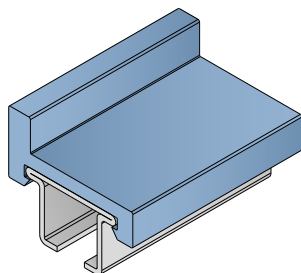

157

Profilo "U" assemblato clip-on / U-Profile assembled clip-on / U-Profil montiert clip-on

Delivery: **Easy** **Standard**