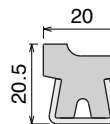

Guide rail

See product page for specific details and materials available. | Assembled with stainless steel profile AISI 304.

119

Pag 411

121

Pag 412

120

Pag 413

152

Pag 413

1067

Pag 414

143

Pag 414

122

Pag 415

123

Pag 415

140

Pag 416

146

Pag 416

124

Pag 417

141

Pag 417

142

Pag 418

125

Pag 418

144

Pag 419

184

Pag 419

145

Pag 420

1087

Pag 420

191

Pag 421

126

Pag 421

127

Pag 421

128

Pag 422

129

Pag 422

Bending machines and rollers

See product page for specific details.

198

Pag 423

199

Pag 423

151

Pag 424/425