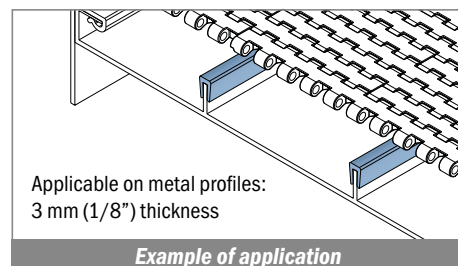

Article-Nr.	Material	Availability	Supply
108400BC	BluLub	On request	3 m bars
108400B	BluLub	On request	6 m bars
108400B-30	BluLub	On request	30 m coils
108403C	Ti-White	On request	3 m bars
108403	Ti-White	On request	6 m bars
108403-30	Ti-White	On request	30 m coils
108405C	Blue	On request	3 m bars
108405	Blue	On request	6 m bars
108405-30	Blue	On request	30 m coils