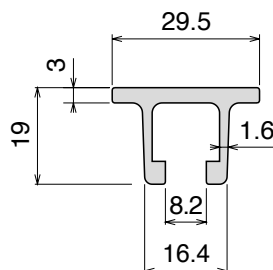

147 Profilo in alluminio / Aluminum profile / Aluminium-Profil

Delivery: **Easy** **Standard**