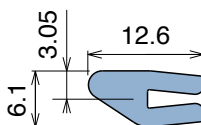

1072 Guida collo / Neck guide / Nackenführung

Delivery: **Easy** **Standard** Fit on 1.8 - 2 mm