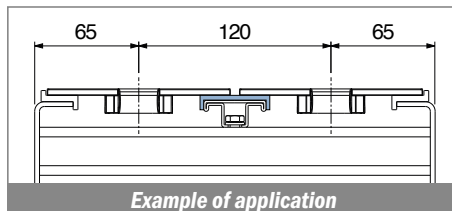

1080-1081

Guide estruse / Extruded profiles / Extrudiertes Profil

NEW 1080

Profilo "U" / U-Profile / U-Profil

| Article-Nr. | Material | Availability | Supply |
|----------------|-----------------|--------------|----------|
| 108000C | BluLub | On request | 3 m bars |
| 108003C | Ti-White | On request | 3 m bars |
| 108001C | Black | On request | 3 m bars |
| 108005C | Blue | On request | 3 m bars |
| 108002C | Green | On request | 3 m bars |