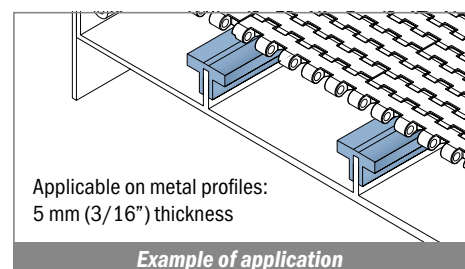

Article-Nr.	Material	Availability	Supply
100703BC	BluLub	Stock item	3 m bars
100703B	BluLub	On request	6 m bars
100703C	Ti-White	Stock item	3 m bars
100703	Ti-White	On request	6 m bars
100705C	Blue	On request	3 m bars
100705	Blue	On request	6 m bars