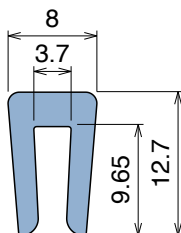

1004

Copri profilo / Bar cap / Abdeckprofil

Delivery: **Easy** **Standard** Fit on 3 mm (1/8")