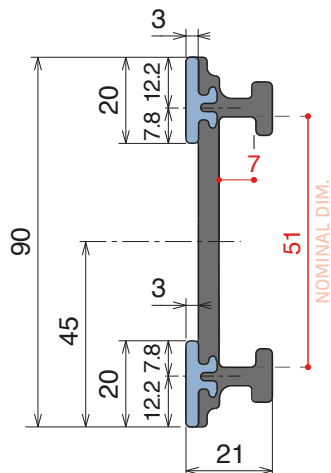

VERSION A - Label saver 2 cm