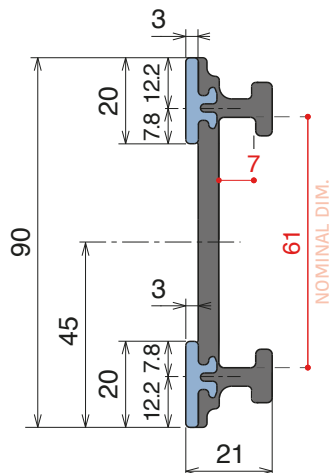

VERSION A - Label saver 2 cm