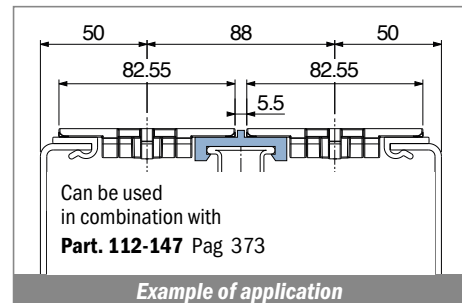

Article-Nr.	Material	Availability	Supply
11000BC	BluLub	On request	3 m bars
11000B	BluLub	On request	6 m bars
11000B-30	BluLub	On request	30 m coils
11003C	Ti-White	On request	3 m bars
11003	Ti-White	On request	6 m bars
11003-30	Ti-White	On request	30 m coils
11001C	Black	Stock item	3 m bars
11001	Black	On request	6 m bars
11001-30	Black	On request	30 m coils
11005C	Blue	On request	3 m bars
11005	Blue	On request	6 m bars
11005-30	Blue	On request	30 m coils
11002C	Green	Stock item	3 m bars
11002	Green	On request	6 m bars
11002-30	Green	On request	30 m coils