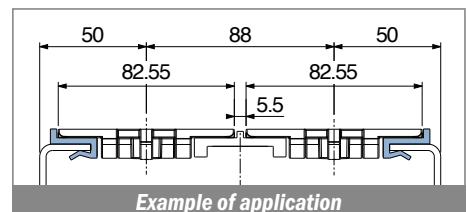

1023

Profilo "J" / J-Profile / J-Profil

Delivery: **Easy** **Standard** Fit on 3 mm (1/8")

North America STANDARD

| Article-Nr. | Material | Availability | Supply |
|-------------|----------|--------------|----------|
| 102300BC | BluLub | On request | 3 m bars |
| 102300B | BluLub | On request | 6 m bars |
| 102303C | Ti-White | Stock item | 3 m bars |
| 102303 | Ti-White | On request | 6 m bars |
| 102305C | Blue | On request | 3 m bars |
| 102305 | Blue | On request | 6 m bars |