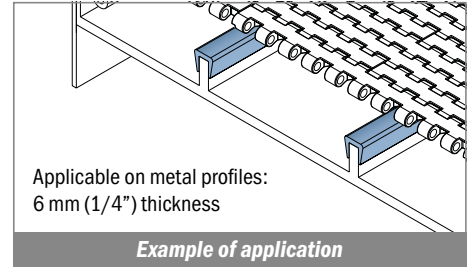

Applicable on metal profiles:
5 mm (3/16") thickness

Example of application

1009

Copri profilo / Bar cap / Abdeckprofil

Delivery: **Easy** **Standard** Fit on 6 mm (1/4")

| Article-Nr. | Material | Availability | Supply |
|-------------------|-----------------|--------------|------------|
| 100900B-30 | BluLub | On request | 30 m coils |
| 100903-30 | Ti-White | Stock item | 30 m coils |
| 100905-30 | Blue | On request | 30 m coils |